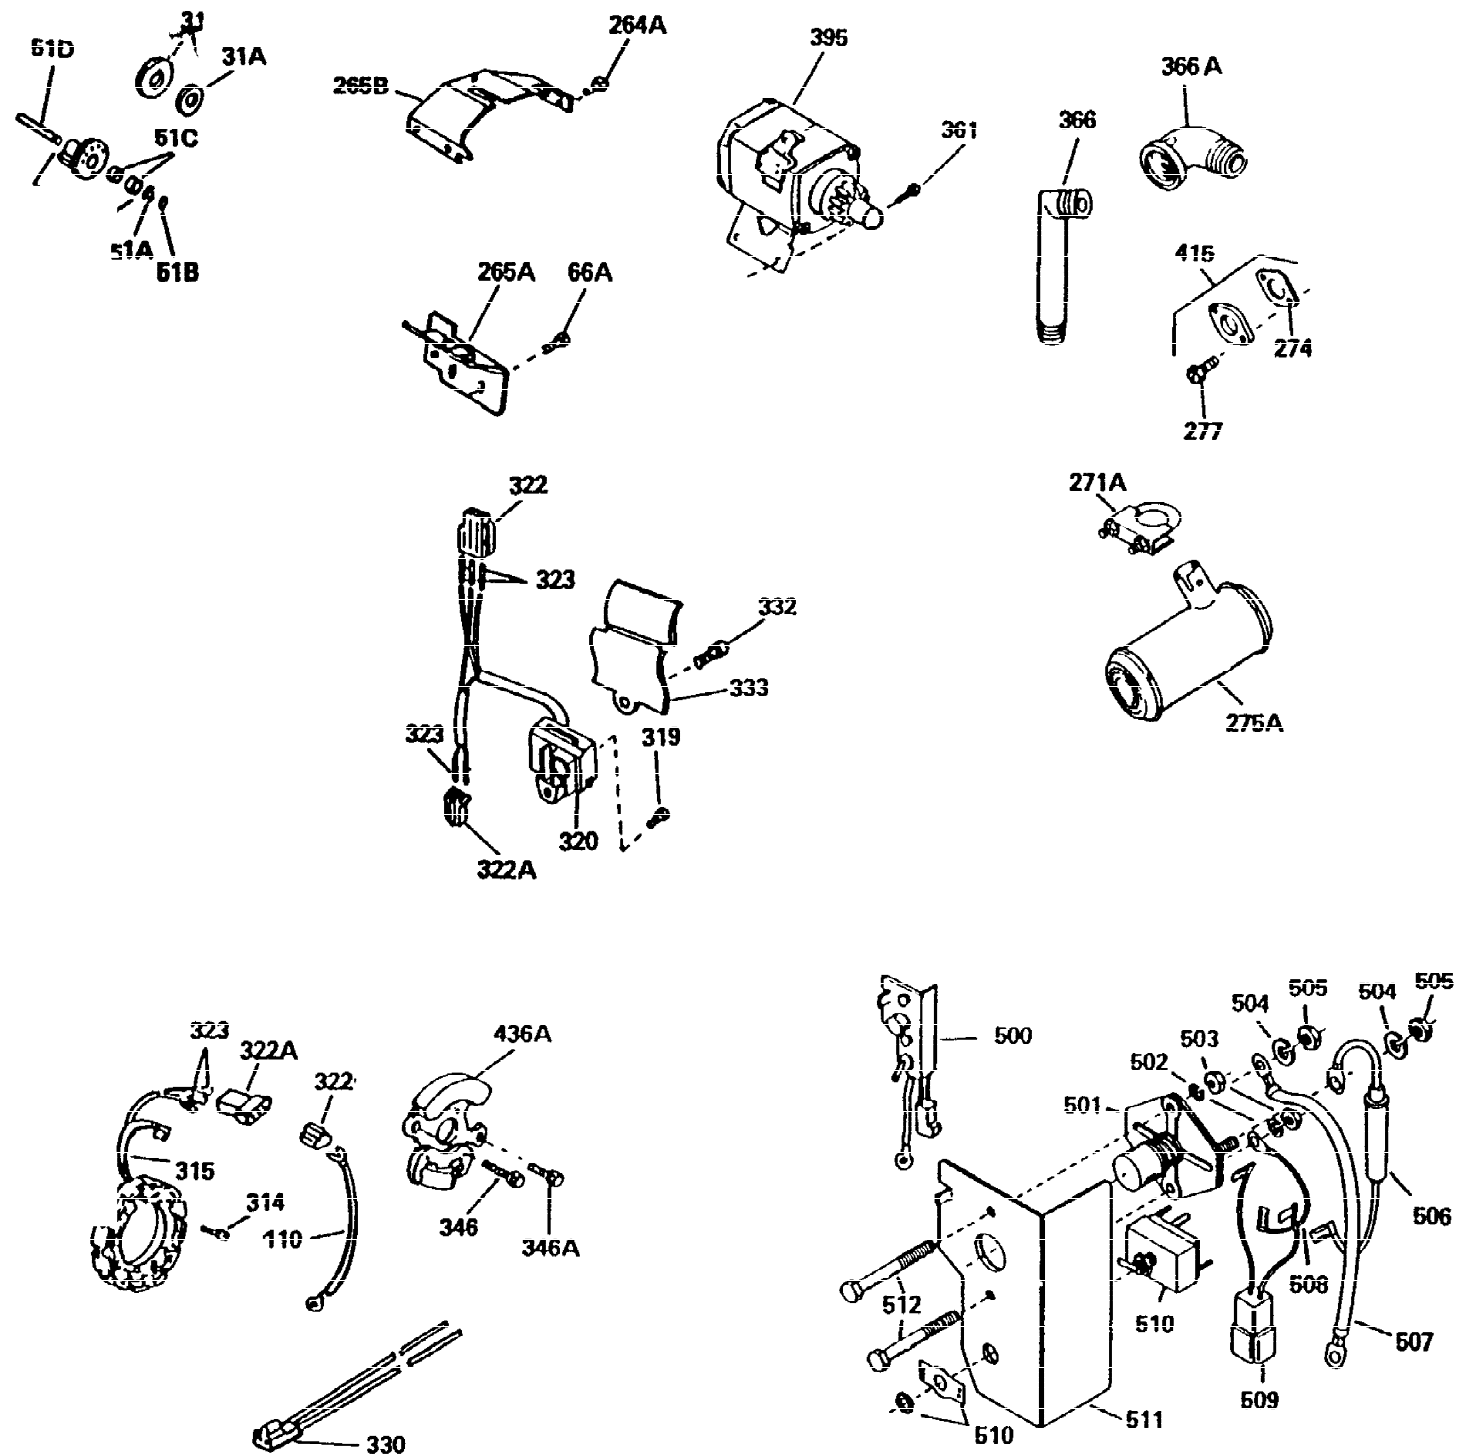

VIEW 2 of 3 ... this illustration may not depict actual equipment and is for reference only!

Ref #	Part Number	Qty	Description
3	650797	1	Screw, 5/16-18 x 1/2"
16B	31965	1	Governor Spring Plate
65A	28537	1	Washer
65	650128	1	Screw, 10-24 x 1/2"
80	31930	1	Governor Shaft
84	29193	2	Retaining Ring
88	32426	1	Spacer
135	33636	1	Resistor Spark Plug (J8C/356)
149C	20810	2	Valve Pin
149A	31946	2	Valve Spring Cap (1/32" OS Stem)
242A	32907B	1	Air Cleaner Bracket
246	30767	1	Spacer
251	650513	1	Wing Nut, 1/4-20
265	33035	1	Cylinder Head Cover
298D	26073	2	Washer
298C	8274	1	Washer
298B	650713	2	Screw, 5/16-18 x 5/8"
298A	650456	2	Lock Nut, 1/4-20
314	650521	2	Screw, 10-32 x 1-1/8"
315	611214	1	Alternator Coil (20Amp)(Incl. 322,322 A & 323)
319B	8274	2	Lock Washer
319	651026	1	Screw, 1/4-20 x 1/2"
320	611215	1	Regulator
322A	610214	1	Connector Body
322	610824	1	Connector Body
323	610922	2	Terminal
355	590701	1	Starter Handle
361	650781	1	Screw, 5/16-18 x 11/16"
366A	32042	1	Muffler Nipple
395	33835	1	Electric Starter Motor (12 Volt)
509	34393	1	Alternator Adapter Cord