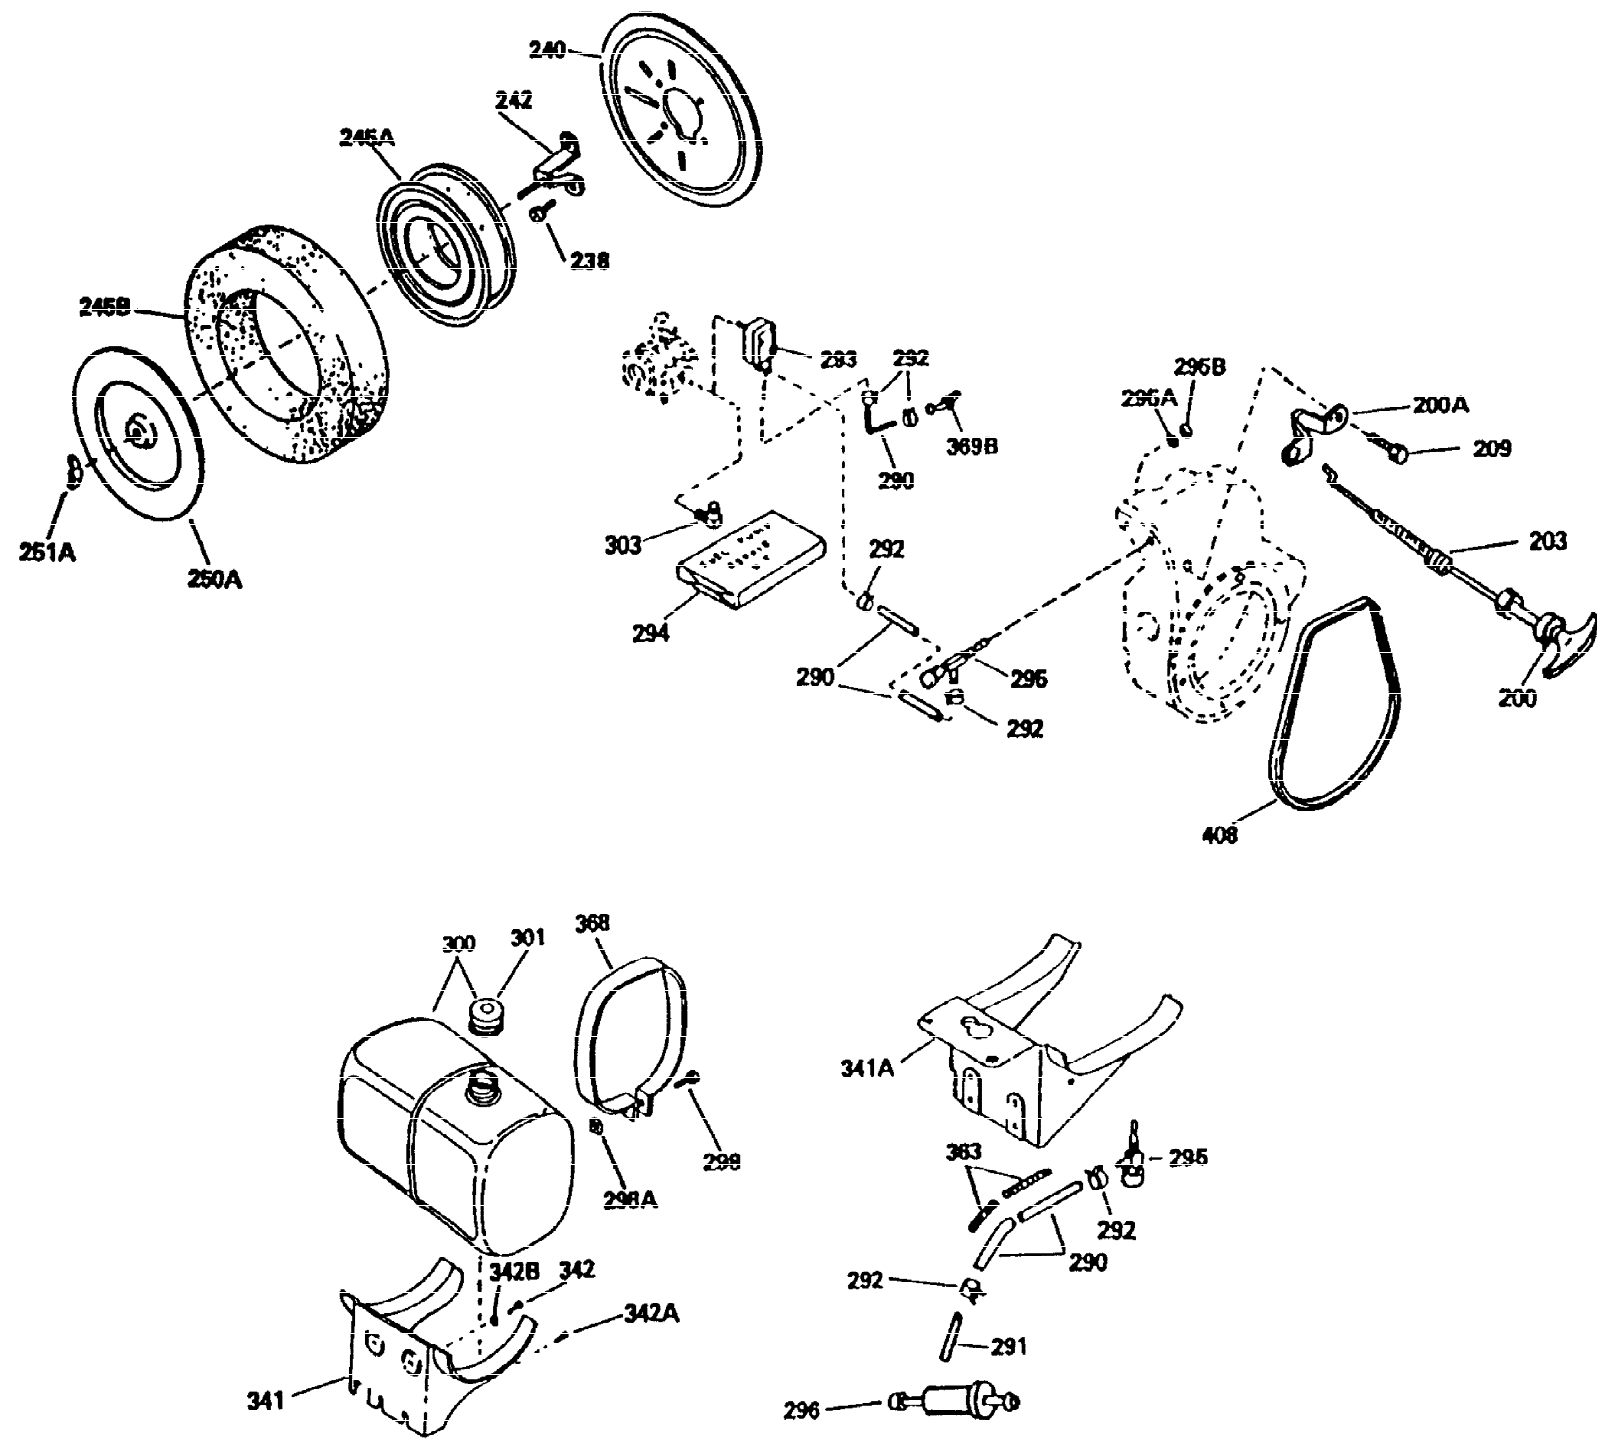

VIEW 3 of 3 ... this illustration may not depict actual equipment and is for reference only!

Ref #	Part Number	Qty	Description
3	650797	1	Screw, 5/16-18 x 1/2"
16B	31965	1	Governor Spring Plate
65A	28537	1	Washer
65	650128	1	Screw, 10-24 x 1/2"
80	31930	1	Governor Shaft
84	29193	2	Retaining Ring
88	32426	1	Spacer
135	33636	1	Resistor Spark Plug (J8C/356)
149A	31946	2	Valve Spring Cap (1/32" OS Stem)
149C	20810	2	Valve Pin
238	650399	2	Screw, 10-32 x 5/8"
242	34065	1	Air Cleaner Bracket
242A	32907B	1	Air Cleaner Bracket
246	30767	1	Spacer
251	650513	1	Wing Nut, 1/4-20
265	33035	1	Cylinder Head Cover
290	30705	1	Fuel Line
292	26460	2	Fuel Line Clamp
295	29683	1	Fuel Shut Off Valve
298B	650713	2	Screw, 5/16-18 x 5/8"
298	650451	2	Screw, 1/4-20 x 1"
298A	650456	2	Lock Nut, 1/4-20
298D	26073	2	Washer
298C	8274	1	Washer
300	31977	1	Fuel Tank
319B	8274	2	Lock Washer
341	31978	1	Fuel Tank Bracket
342	650561	2	Screw, 1/4-20 x 19/32"
355	590701	1	Starter Handle
368	31979	2	Fuel Tank Strap