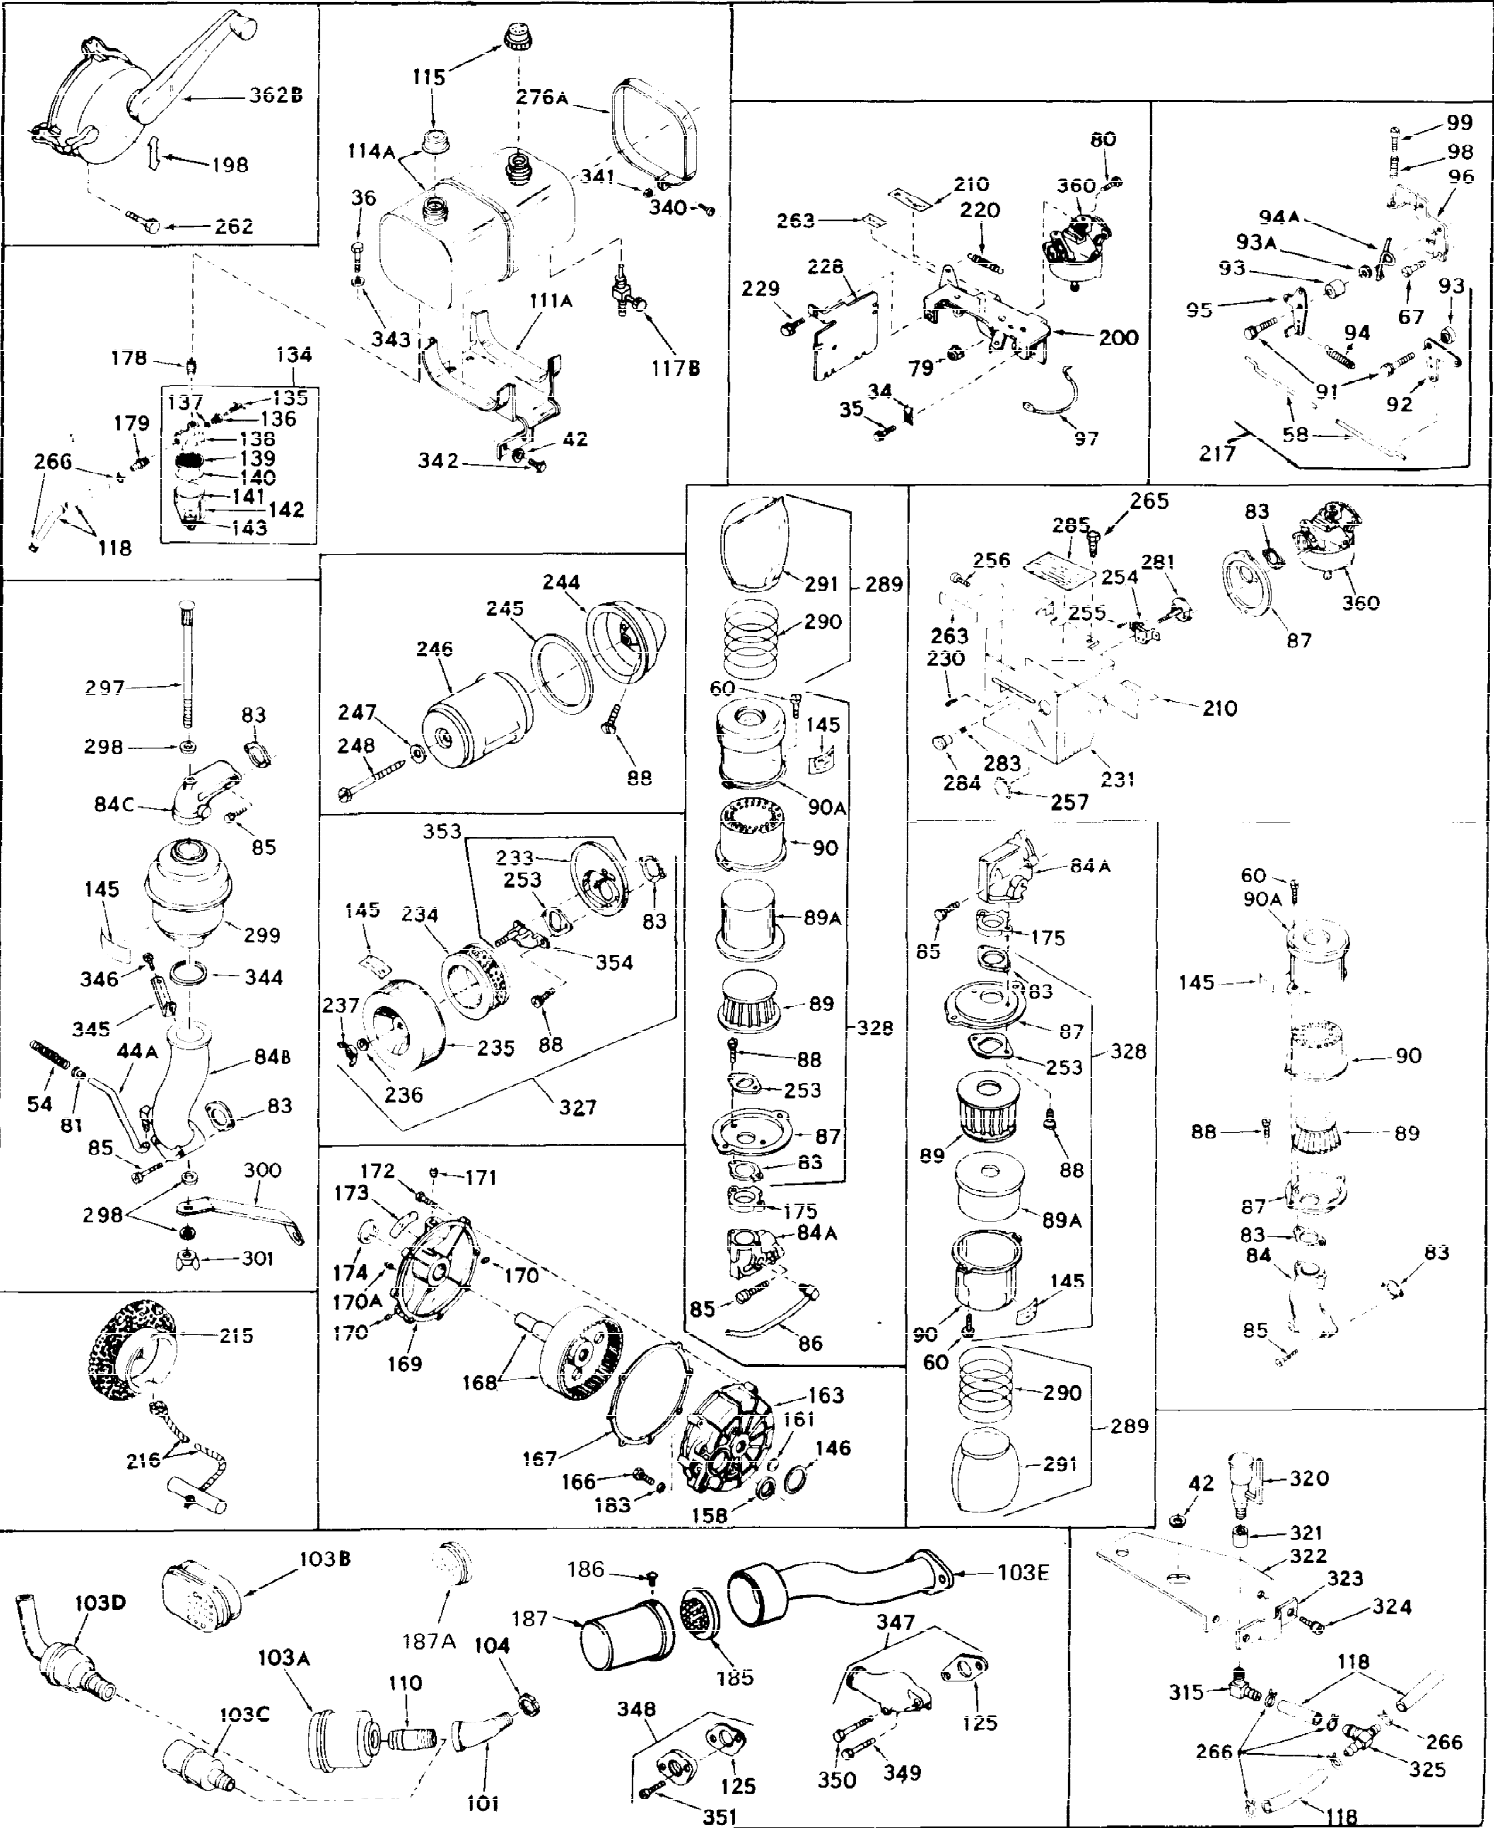

Ref #	Part Number	Qty	Description
34	27793	0	Clip, Conduit
35	28942	0	Screw
36	650694	0	Screw, Hex hd. cap, 5/16-18 x 2
36	650695	0	Screw, Hex hd. cap, 5/16-18 x 2-1/4 (Grade 8
36	650697	0	Screw, Hex hd. cap, 5/16-18 x 2-1/2
42	26073	0	Washer, Connecting rod bolt
54	28819	0	Spring, Fuel line
54	31778	0	Spring, Coil
60	650152	0	Screw
67	650399	0	Screw, Phil. fil. hd. Sems, 10-32 x 5/8
79	29752	0	Nut
80	650572	0	Screw
83	27272	0	Gasket, Air cleaner
85	29786	0	Screw
85	650163	0	Screw, Fil. hd. Sems, 10-32 x 7/8
85	650416	0	Screw, Rd. hd. Sems, 10-32 x 1
85	650605	0	Screw
88	650521	0	Screw
88	28820	0	Screw
88	650399	0	Screw, Phil. fil. hd. Sems, 10-32 x 5/8
91	30312	0	Screw, Hex washer hd. Sems, 10-32 x 1/2
98	28569	0	Spring, Compression
98	32924	0	Spring, Compression
99	29500	0	Screw, Fil. hd. mach., Sems, 8-32 x 3/4
99	650223	0	Screw, Fil. slotted hd. Sems, 8-32 x 5/8
99	650688	0	Screw, Hex hd., 10-32 x 1-5/16" (Drilled
104	28443	0	Nut, Conduit (1/8" thick)
104	32862	0	Nut, Conduit (1/4" thick)
115	32387A	0	Cap, Fuel filler (Charcoal Plastic) (Spurt
115	33032	0	Cap, Fuel filler (Red Plastic) (Spurt
118	29774	0	Line, Fuel (Braided 8.25")
118	30705	0	Line, Fuel (Braided 16")
118	30962	0	Line, Fuel (Braided 32")
125	27930	0	Gasket, Exhaust
145	31752	0	Decal, Air cleaner
146	28451	0	Gasket, Housing
171	24590	0	Plug, Pipe
215	28301	0	Pulley, Starter
216	590343	0	Rope & Handle Assy., Starter
228	30820	0	Baffle, Heat
229	28942	0	Screw
230	650257	0	Screw, Pan hd. Sems, 8-32 x 5/16
233	32380	0	Bracket, Air cleaner
234	30804	0	Element, Air cleaner
235	30805	0	Cover, Air cleaner
236	31481	0	Washer, Copper
237	650513	0	Nut, Wing
253	30767	0	Spacer, Air cleaner
255	28820	0	Screw
256	650760	0	Screw
257	31291	0	Plug, Cover
262	29716	0	Screw
265	650701	0	Screw, Hex washer hd. shakeproof,
266	26460	0	Clamp, Fuel line
289	730512	0	Kit, Pre-cleaner