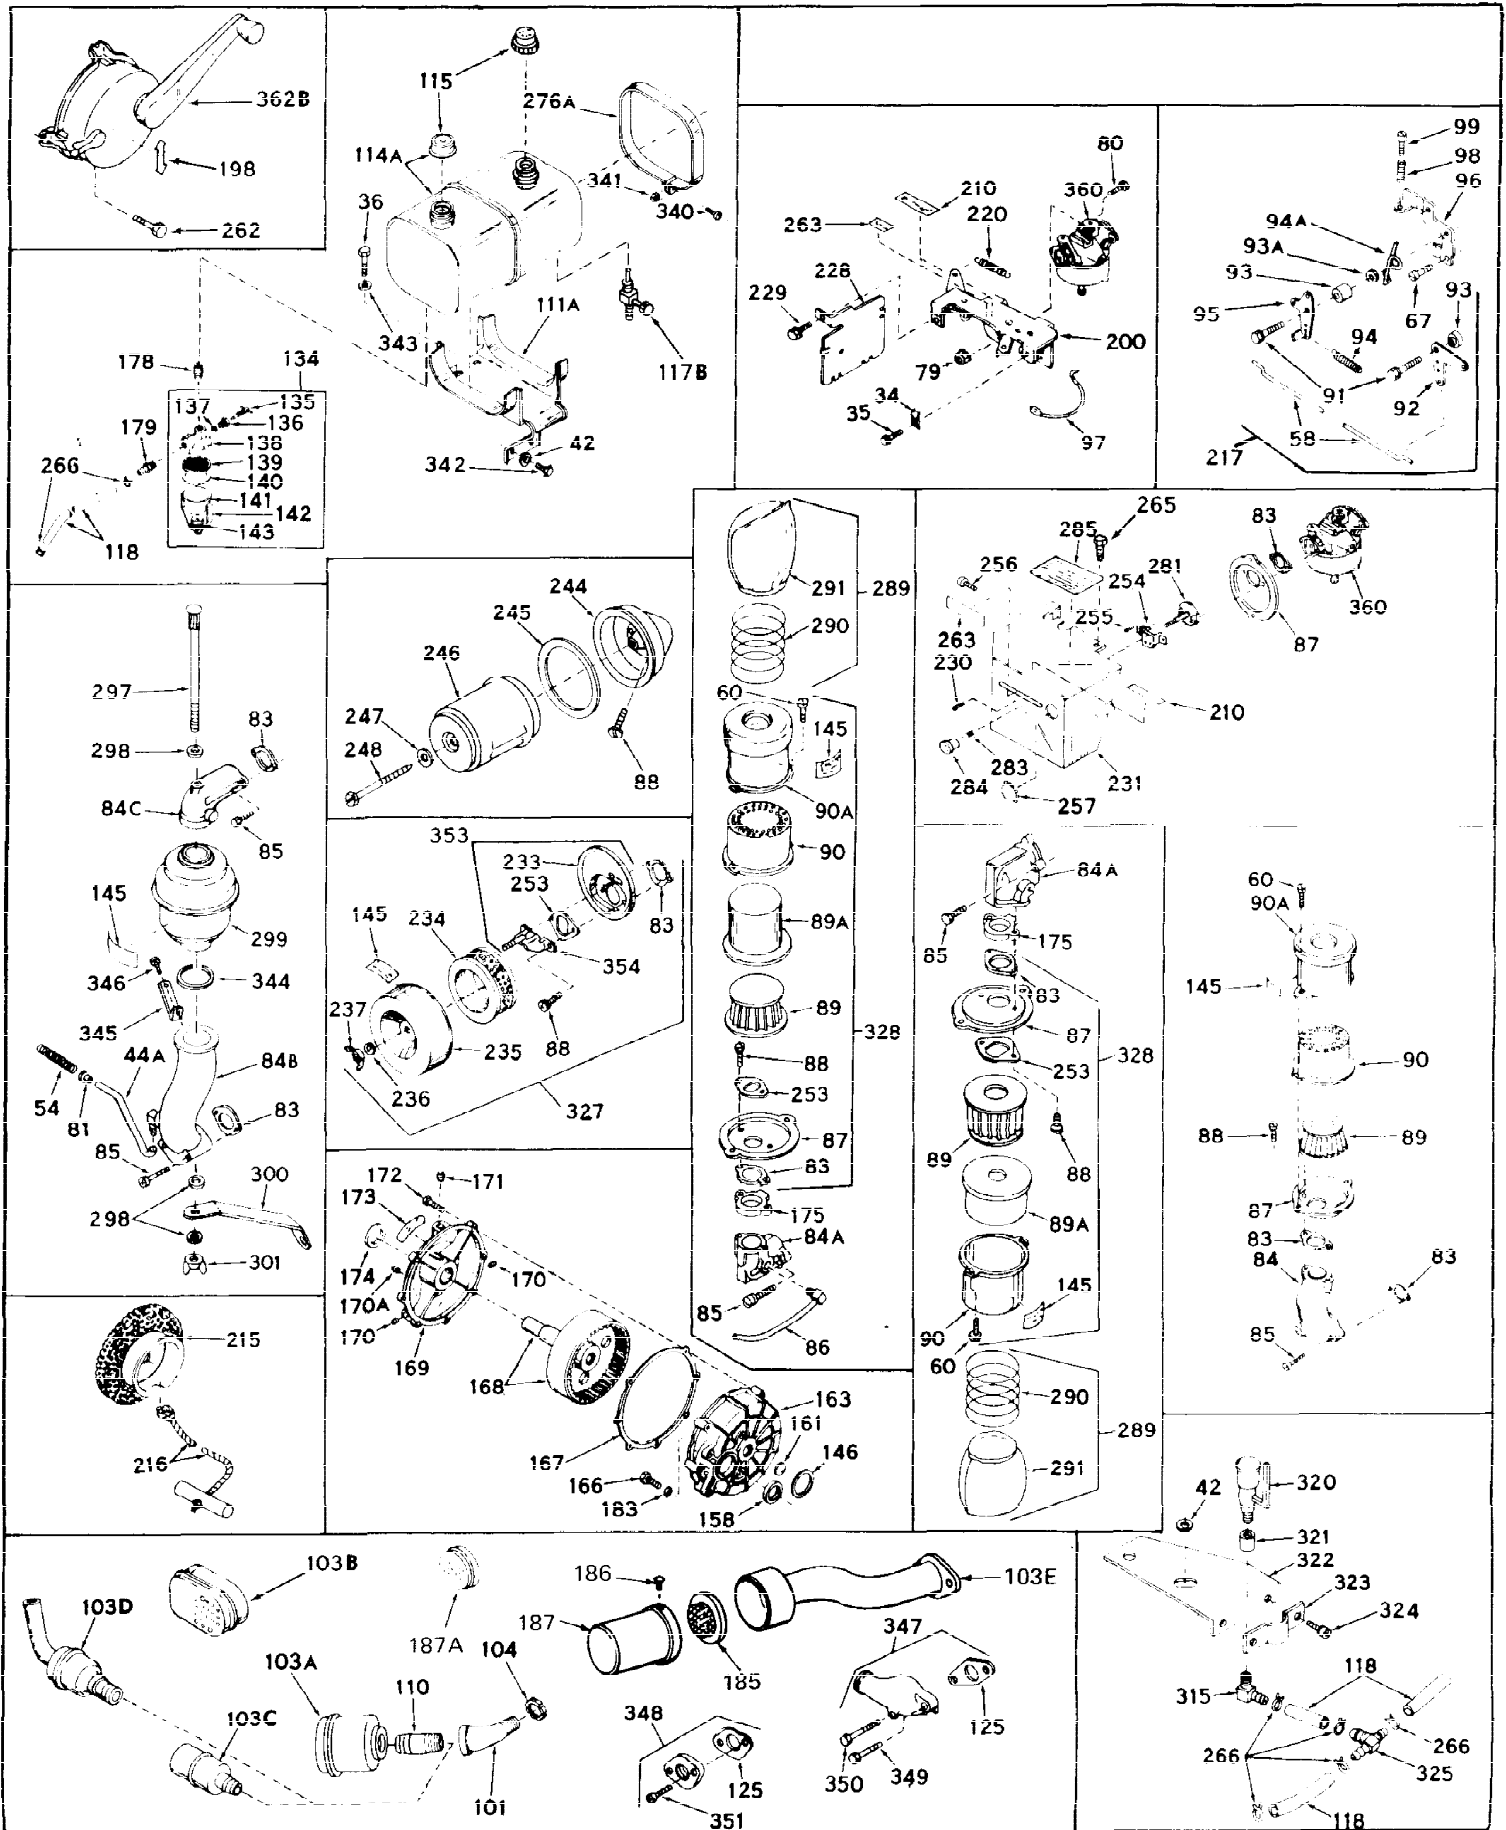

Ref #	Part Number	Qty	Description
34	27793	0	Clip, Conduit
35	28942	0	Screw
36	650694	0	Screw, Hex hd. cap, 5/16-18 x 2
36	650695	0	Screw, Hex hd. cap, 5/16-18 x 2-1/4 (Grade 8)
36	650697	0	Screw, Hex hd. cap, 5/16-18 x 2-1/2
42	26073	0	Washer, Connecting rod bolt
54	28819	0	Spring, Fuel line
54	31778	0	Spring, Coil
60	650152	0	Screw
67	650399	0	Screw, Phil. fil. hd. Sems, 10-32 x 5/8
79	29752	0	Nut
80	650572	0	Screw
83	27272	0	Gasket, Air cleaner
85	29786	0	Screw
85	650163	0	Screw, Fil. hd. Sems, 10-32 x 7/8
85	650416	0	Screw, Rd. hd. Sems, 10-32 x 1
85	650605	0	Screw
88	650521	0	Screw
88	28820	0	Screw
88	650399	0	Screw, Phil. fil. hd. Sems, 10-32 x 5/8
91	30312	0	Screw, Hex washer hd. Sems, 10-32 x 1/2
98	28569	0	Spring, Compression
98	32924	0	Spring, Compression
99	29500	0	Screw, Fil. hd. mach., Sems, 8-32 x 3/4
99	650223	0	Screw, Fil. slotted hd. Sems, 8-32 x 5/8
99	650688	0	Screw, Hex hd., 10-32 x 1-5/16" (Drilled)
104	28443	0	Nut, Conduit (1/8" thick)
104	32862	0	Nut, Conduit (1/4" thick)
115	32387A	0	Cap, Fuel filler (Charcoal Plastic) (Spurt
115	33032	0	Cap, Fuel filler (Red Plastic) (Spurt
118	29774	0	Line, Fuel (Braided 8.25")
118	30705	0	Line, Fuel (Braided 16")
118	30962	0	Line, Fuel (Braided 32")
125	27930	0	Gasket, Exhaust
145	31752	0	Decal, Air cleaner
146	28451	0	Gasket, Housing
171	24590	0	Plug, Pipe
215	28301	0	Pulley, Starter
216	590343	0	Rope & Handle Assy., Starter
228	30820	0	Baffle, Heat
229	28942	0	Screw
230	650257	0	Screw, Pan hd. Sems, 8-32 x 5/16
233	32380	0	Bracket, Air cleaner
234	30804	0	Element, Air cleaner
235	30805	0	Cover, Air cleaner
236	31481	0	Washer, Copper
237	650513	0	Nut, Wing
253	30767	0	Spacer, Air cleaner
255	28820	0	Screw
256	650760	0	Screw
257	31291	0	Plug, Cover
262	29716	0	Screw
265	650701	0	Screw, Hex washer hd. shakeproof,
266	26460	0	Clamp, Fuel line
289	730512	0	Kit, Pre-cleaner