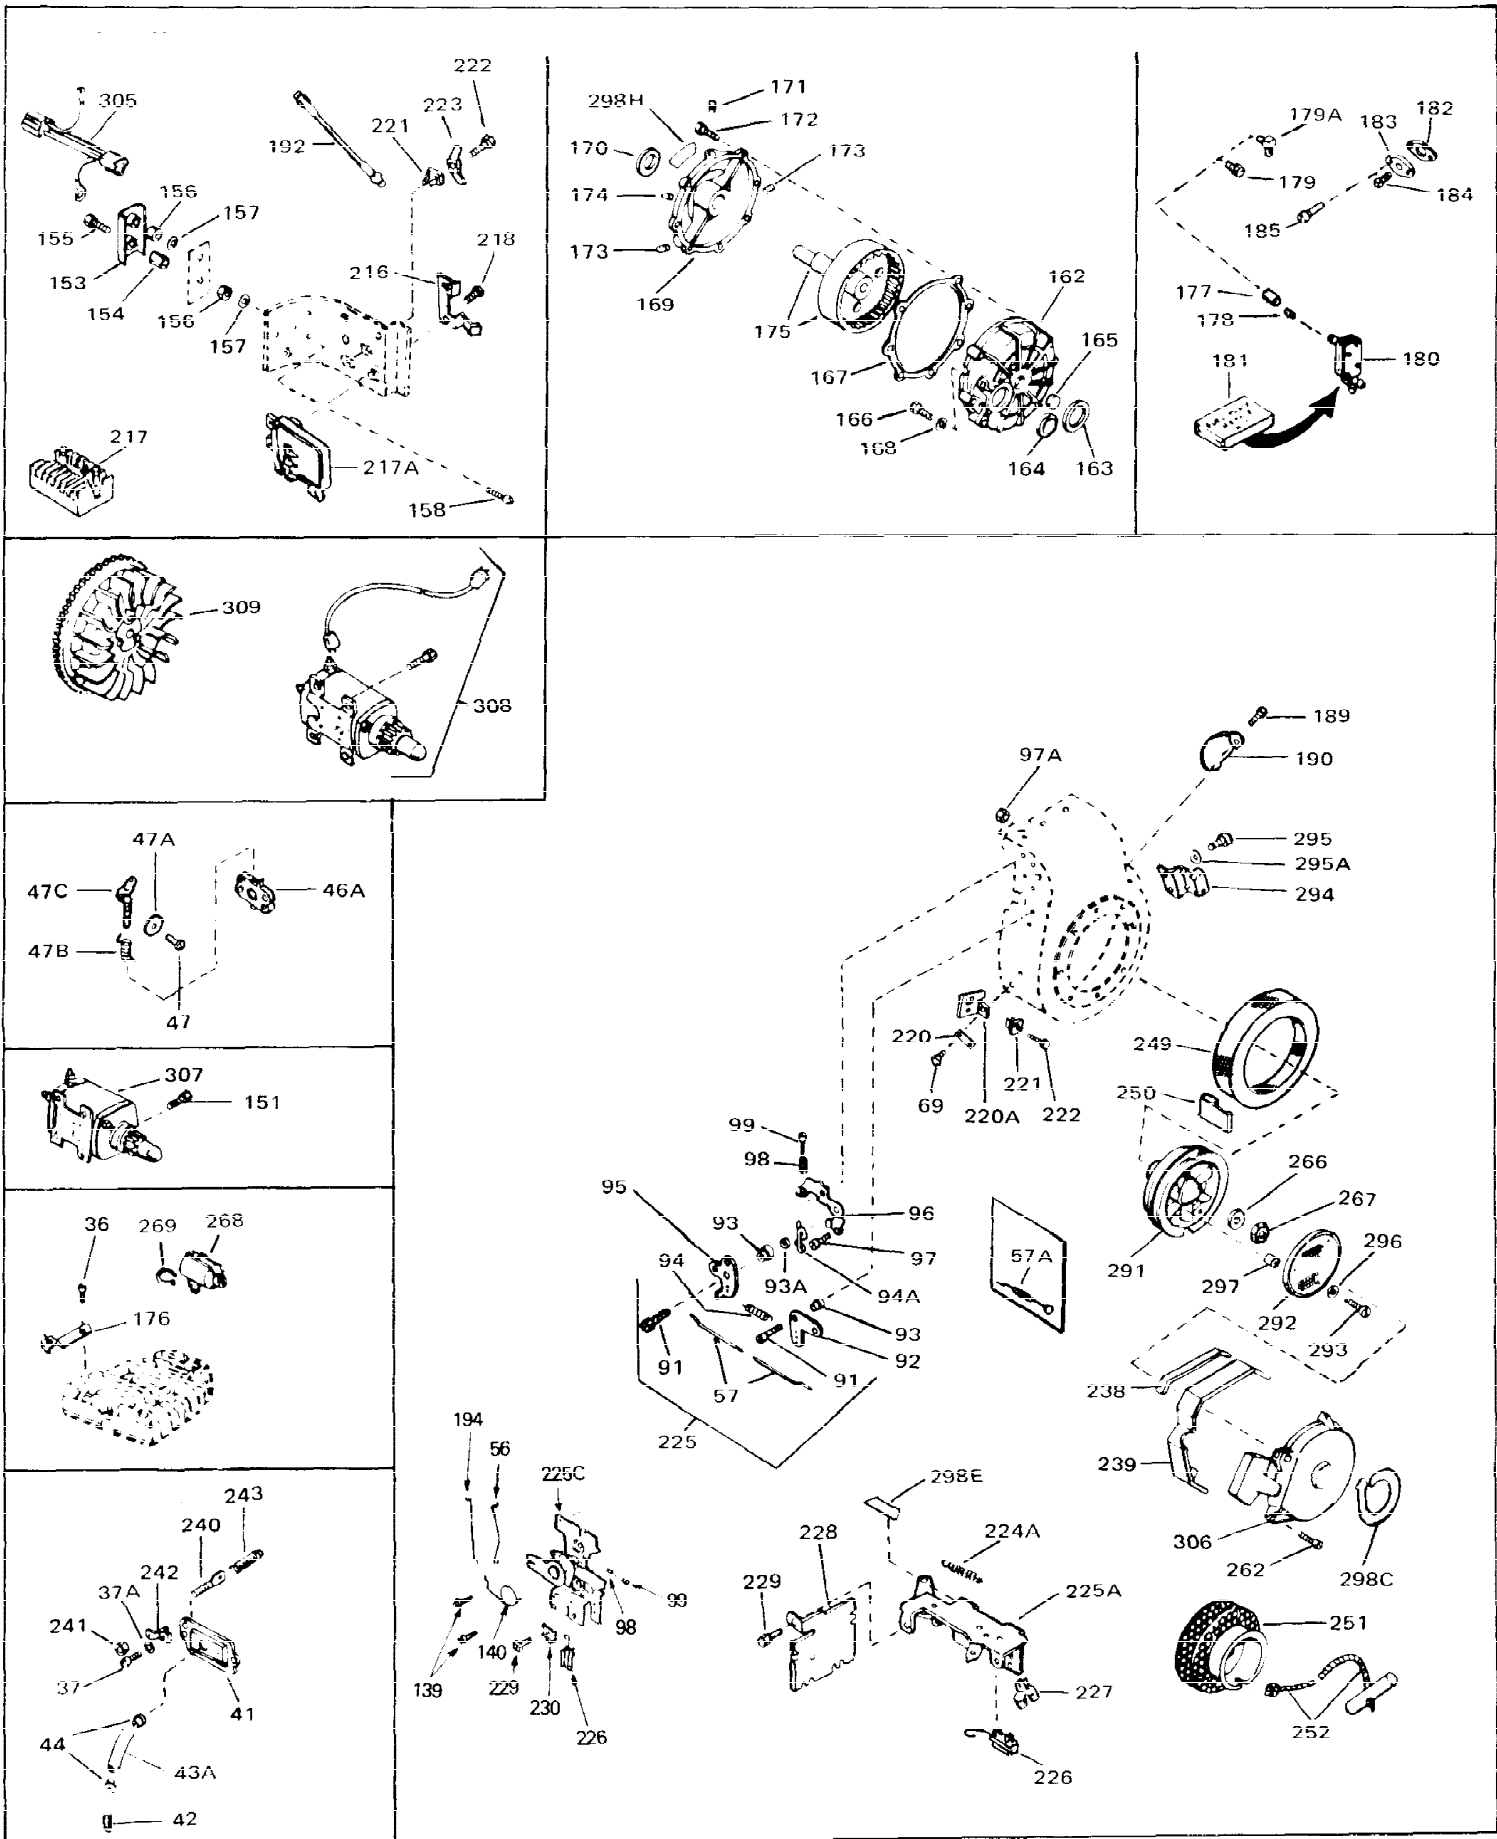

Ref #	Part Number	Qty	Description
36	650694A	0	Screw, Hex flange hd., 5/16-18 x 2
36	650695A	0	Screw, Hex flange hd., 5/16-18 x 2-1/4
36	650697A	0	Screw, Hex flange hd., 5/16-18 x 2-1/2
37	650128	0	Screw
37	650597	0	Screw, Hex washer hd., 10-24 x 5/8
37A	27261	0	Washer, Flat
41	28425	0	Cover, Valve chamber
56	31710	0	Link, Throttle
69	29747A	0	Screw
98	28569	0	Spring, Compression
98	31342	0	Spring, Compression
98	32924	0	Spring, Compression
99	29500	0	Screw, Fil. hd. mach., Sems, 8-32 x 3/4
99	650549	0	Screw
99	650688	0	Screw, Hex hd., 10-32 x 1-5/16" (Drilled
182	32683	0	Gasket, Fuel pump
183	32955	0	Cover, Fuel pump pad
184	9556	0	Plug, Oil drain (Sq. hd. pipe, 1/8-27)
185	30688	0	Screw, Hex hd. Sems, 1/4-20 x 1/2
225	730152	0	Control Assy., Speed
227	33177	0	Terminal
229	28942	0	Screw
230	27793	0	Clip, Conduit
262	29716	0	Screw
266	650815	0	Washer, Belleville
267	8115	0	Nut, Hex
305	33018	0	Harness, Adapter
306	590420	0	Starter, Rewind
308	32386	0	Starter Motor Kit (110-120 Volt)
308	32901	0	Starter Motor Kit (110-120 Volt)
308	33328	0	Starter Motor Kit (110-120 Volt)
308	33328A	0	Starter Motor Kit (110-120 Volt)
308	33518	0	Starter Motor Kit (110-120 Volt)
308	33518A	0	Starter Motor Kit (110-120 Volt)
308	33518B	0	Starter Motor Kit (110-120 Volt)
309	30811A	0	Flywheel