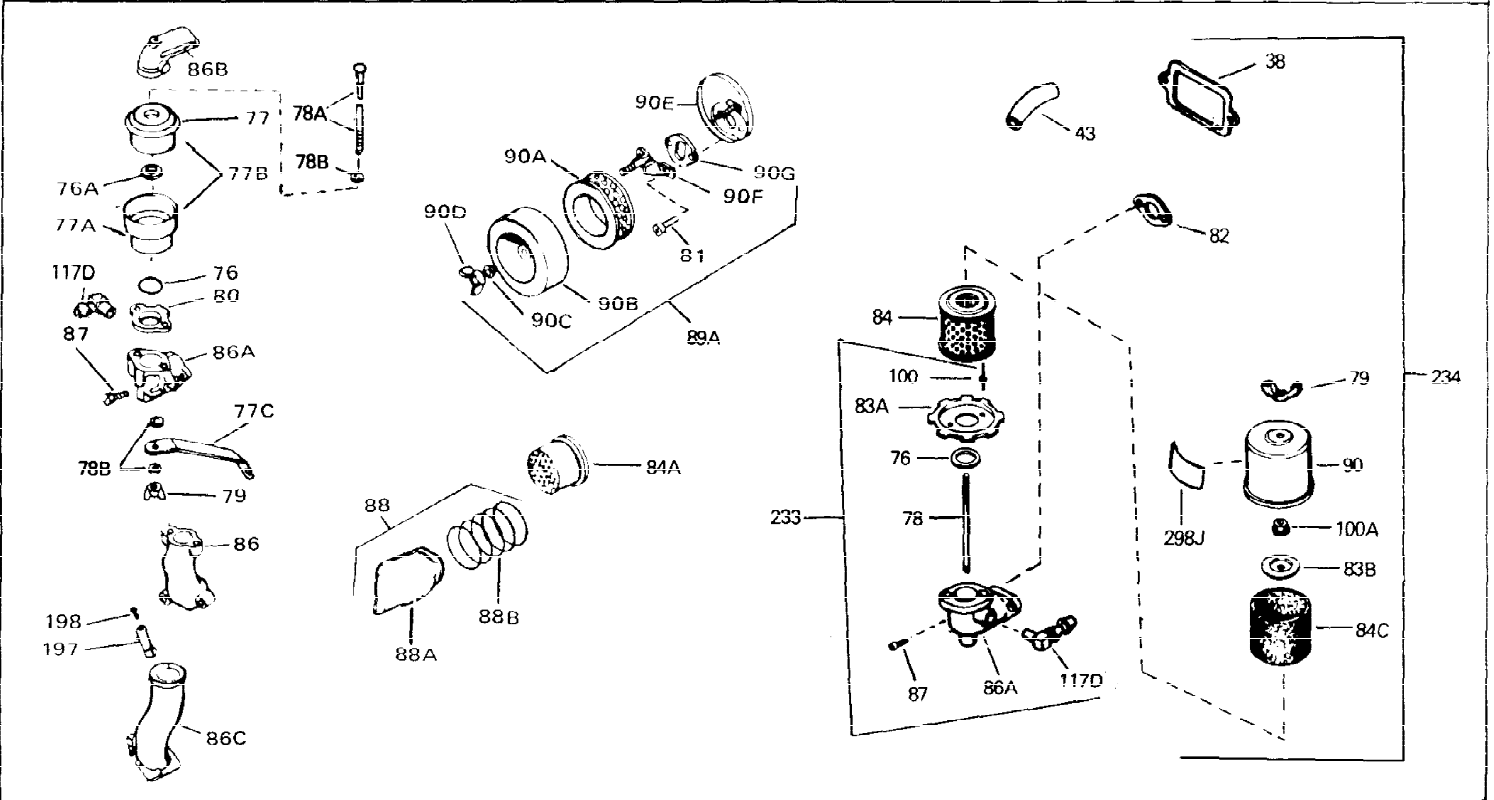

Ref #	Part Number	Qty	Description
35	26073	0	Washer, Connecting rod bolt
35	650570	0	Washer, Flat
35	650691	0	Washer, Flat
36	650694A	0	Screw, Hex flange hd., 5/16-18 x 2
36	650695A	0	Screw, Hex flange hd., 5/16-18 x 2-1/4
36	650697A	0	Screw, Hex flange hd., 5/16-18 x 2-1/2
38	27896	0	Gasket, Breather cover
43	27627	0	Tube, Breather
81	28820	0	Screw
81	30196	0	Screw
81	650521	0	Screw
82	27272	0	Gasket, Air cleaner
86A	34697	0	Elbow, Air cleaner
86B	31810	0	Elbow, Air cleaner
89A	730128	0	Cleaner Assy., Air
111	33167	0	Bracket, Lower fuel tank
112B	33166A	0	Bracket, Upper fuel tank
113A	650665	0	Screw
113	650561	0	Screw
117B	33053	0	Valve, Fuel strainer & shut-off
121E	391026	0	Muffler
124A	33171	0	Screen, Muffler
124B	33185	0	Cover & Tube, Muffler
124	650578	0	Screw
125	27930	0	Gasket, Exhaust
134	31288	0	Muffler Adapter Kit
135	730130	0	Muffler Adapter Kit
136	6021A	0	Screw, Hex flange hd., 5/16-18 x 1-1/2
137	650697A	0	Screw, Hex flange hd., 5/16-18 x 2-1/2
138	30196	0	Screw
233	34819	0	Elbow Assy., Air cleaner
234	730561	0	Air Cleaner Kit, Dual Element upright,
273	650687	0	Screw, Pan hd. self-tap, 10-32 x 5/16