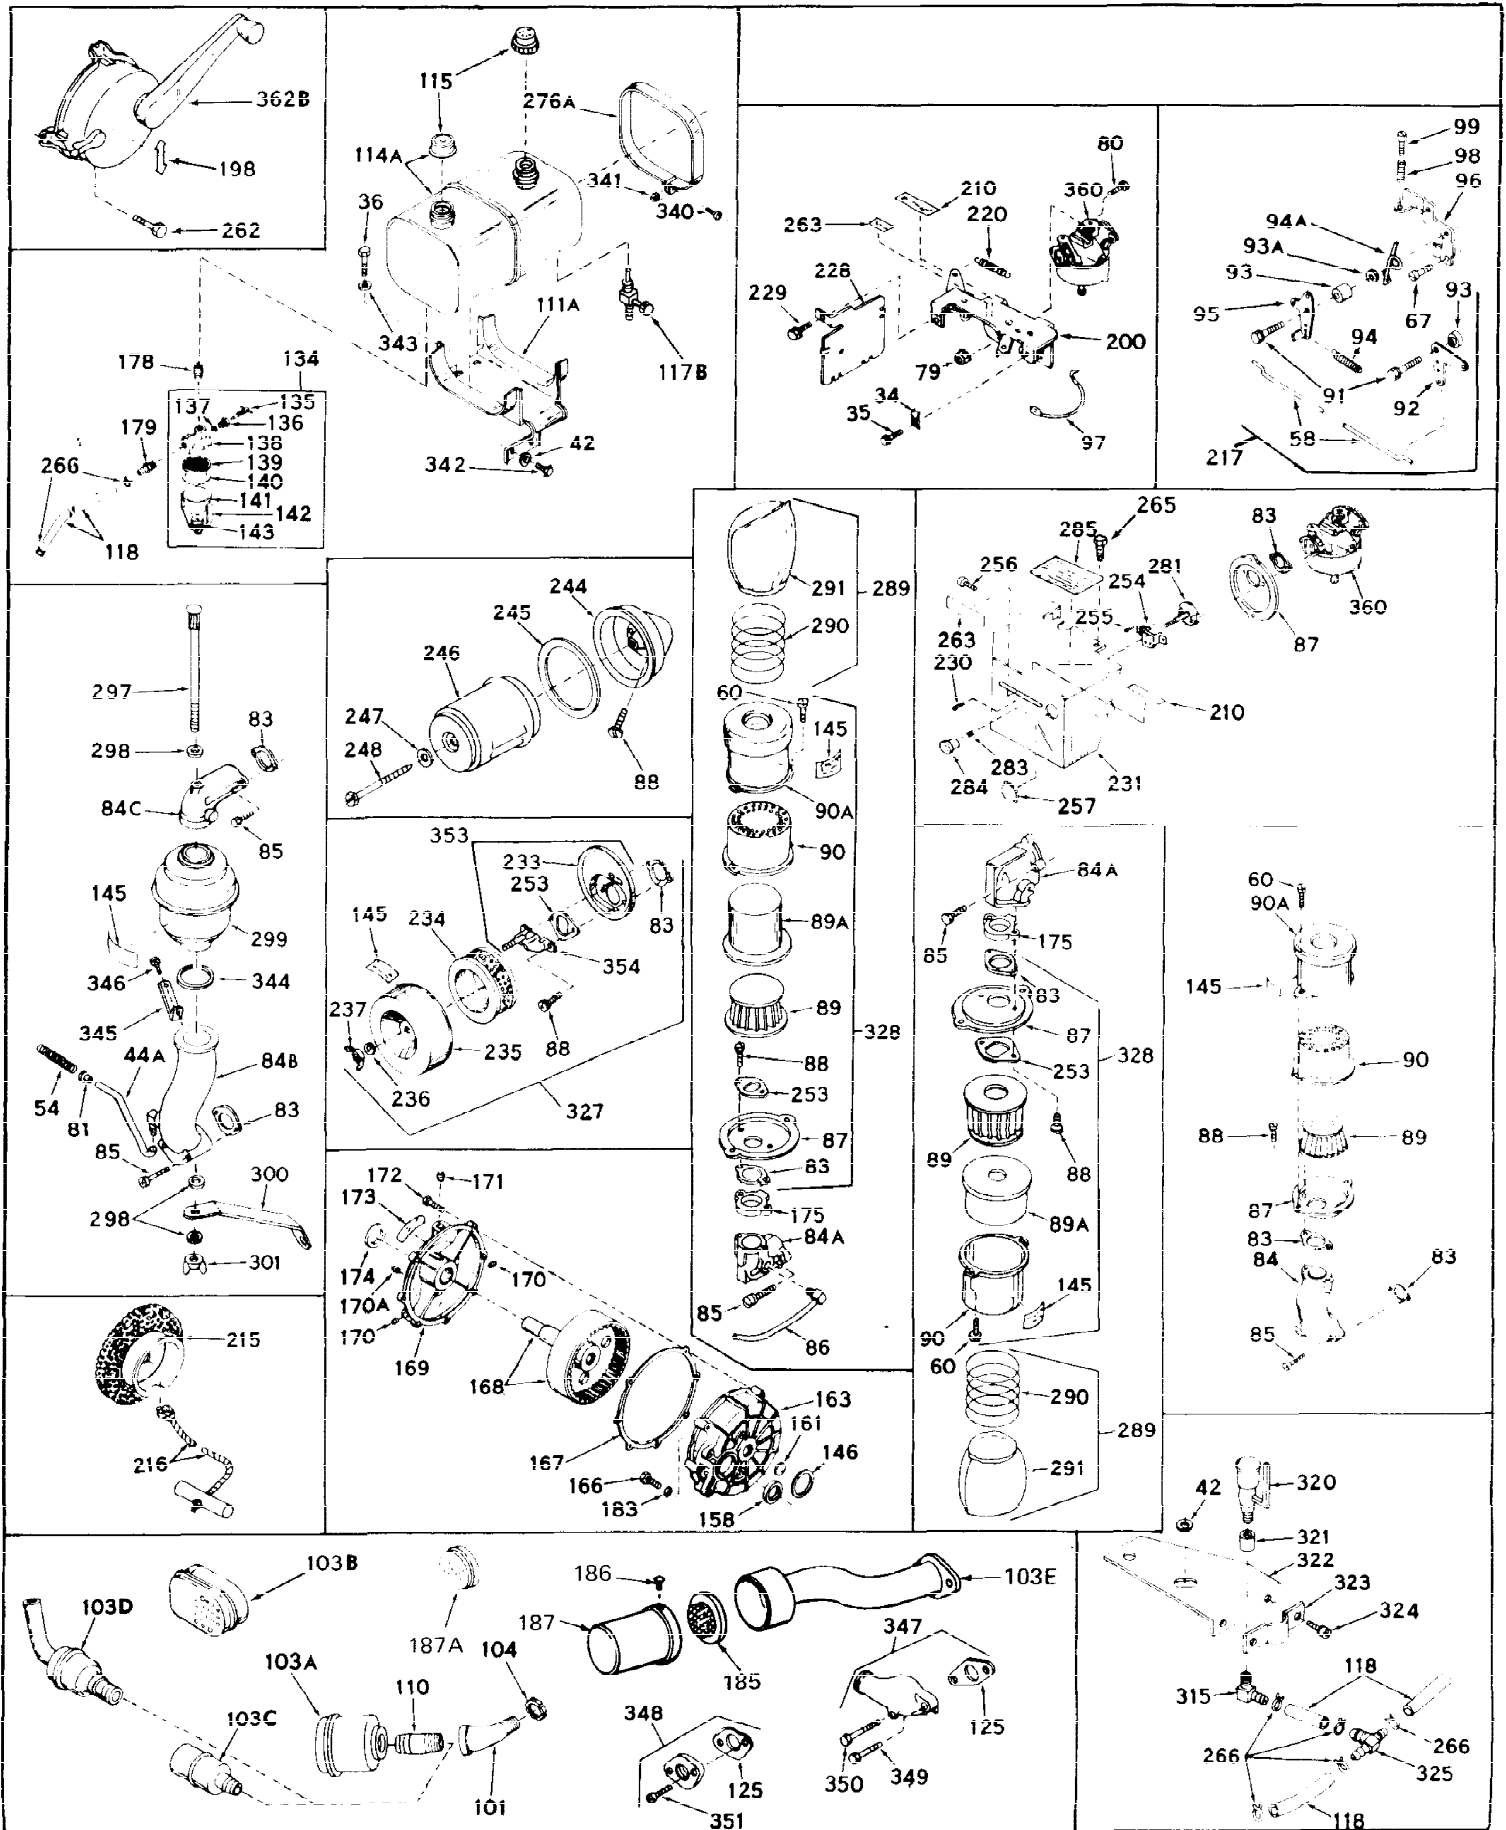

Ref #	Part Number	Qty	Description
34	27793	0	Clip, Conduit
35	28942	0	Screw
36	650694	0	Screw, Hex hd. cap, 5/16-18 x 2
36	650695	0	Screw, Hex hd. cap, 5/16-18 x 2-1/4 (Grade 8
36	650697	0	Screw, Hex hd. cap, 5/16-18 x 2-1/2
42	26073	0	Washer, Connecting rod bolt
54	28819	0	Spring, Fuel line
54	31778	0	Spring, Coil
60	650152	0	Screw
67	650399	0	Screw, Phil. fil. hd. Sems, 10-32 x 5/8
79	29752	0	Nut
80	650572	0	Screw
83	27272	0	Gasket, Air cleaner
85	29786	0	Screw
85	650163	0	Screw, Fil. hd. Sems, 10-32 x 7/8
85	650416	0	Screw, Rd. hd. Sems, 10-32 x 1
85	650605	0	Screw
88	650521	0	Screw
88	28820	0	Screw
88	650399	0	Screw, Phil. fil. hd. Sems, 10-32 x 5/8
91	30312	0	Screw, Hex washer hd. Sems, 10-32 x 1/2
97	27794	0	Wire, Ground (Female fitting & hook fitting)
98	28569	0	Spring, Compression
98	32924	0	Spring, Compression
99	29500	0	Screw, Fil. hd. mach., Sems, 8-32 x 3/4
99	650223	0	Screw, Fil. slotted hd. Sems, 8-32 x 5/8
99	650688	0	Screw, Hex hd., 10-32 x 1-5/16" (Drilled
103A	29633	0	Muffler
104	28443	0	Nut, Conduit (1/8" thick)
104	32862	0	Nut, Conduit (1/4" thick)
115	32387A	0	Cap, Fuel filler (Charcoal Plastic) (Spurt
115	33032	0	Cap, Fuel filler (Red Plastic) (Spurt
118	29774	0	Line, Fuel (Braided 8.25")
118	30705	0	Line, Fuel (Braided 16")
118	30962	0	Line, Fuel (Braided 32")
125	27930	0	Gasket, Exhaust
145	31752	0	Decal, Air cleaner
146	28451	0	Gasket, Housing
171	24590	0	Plug, Pipe
215	28301	0	Pulley, Starter
216	590343	0	Rope & Handle Assy., Starter
228	30820	0	Baffle, Heat
229	28942	0	Screw
230	650257	0	Screw, Pan hd. Sems, 8-32 x 5/16
233	32380	0	Bracket, Air cleaner
234	30804	0	Element, Air cleaner
235	30805	0	Cover, Air cleaner
236	31481	0	Washer, Copper
237	650513	0	Nut, Wing
253	30767	0	Spacer, Air cleaner
255	28820	0	Screw
256	650760	0	Screw
257	31291	0	Plug, Cover
262	29716	0	Screw
265	650701	0	Screw, Hex washer hd. shakeproof,