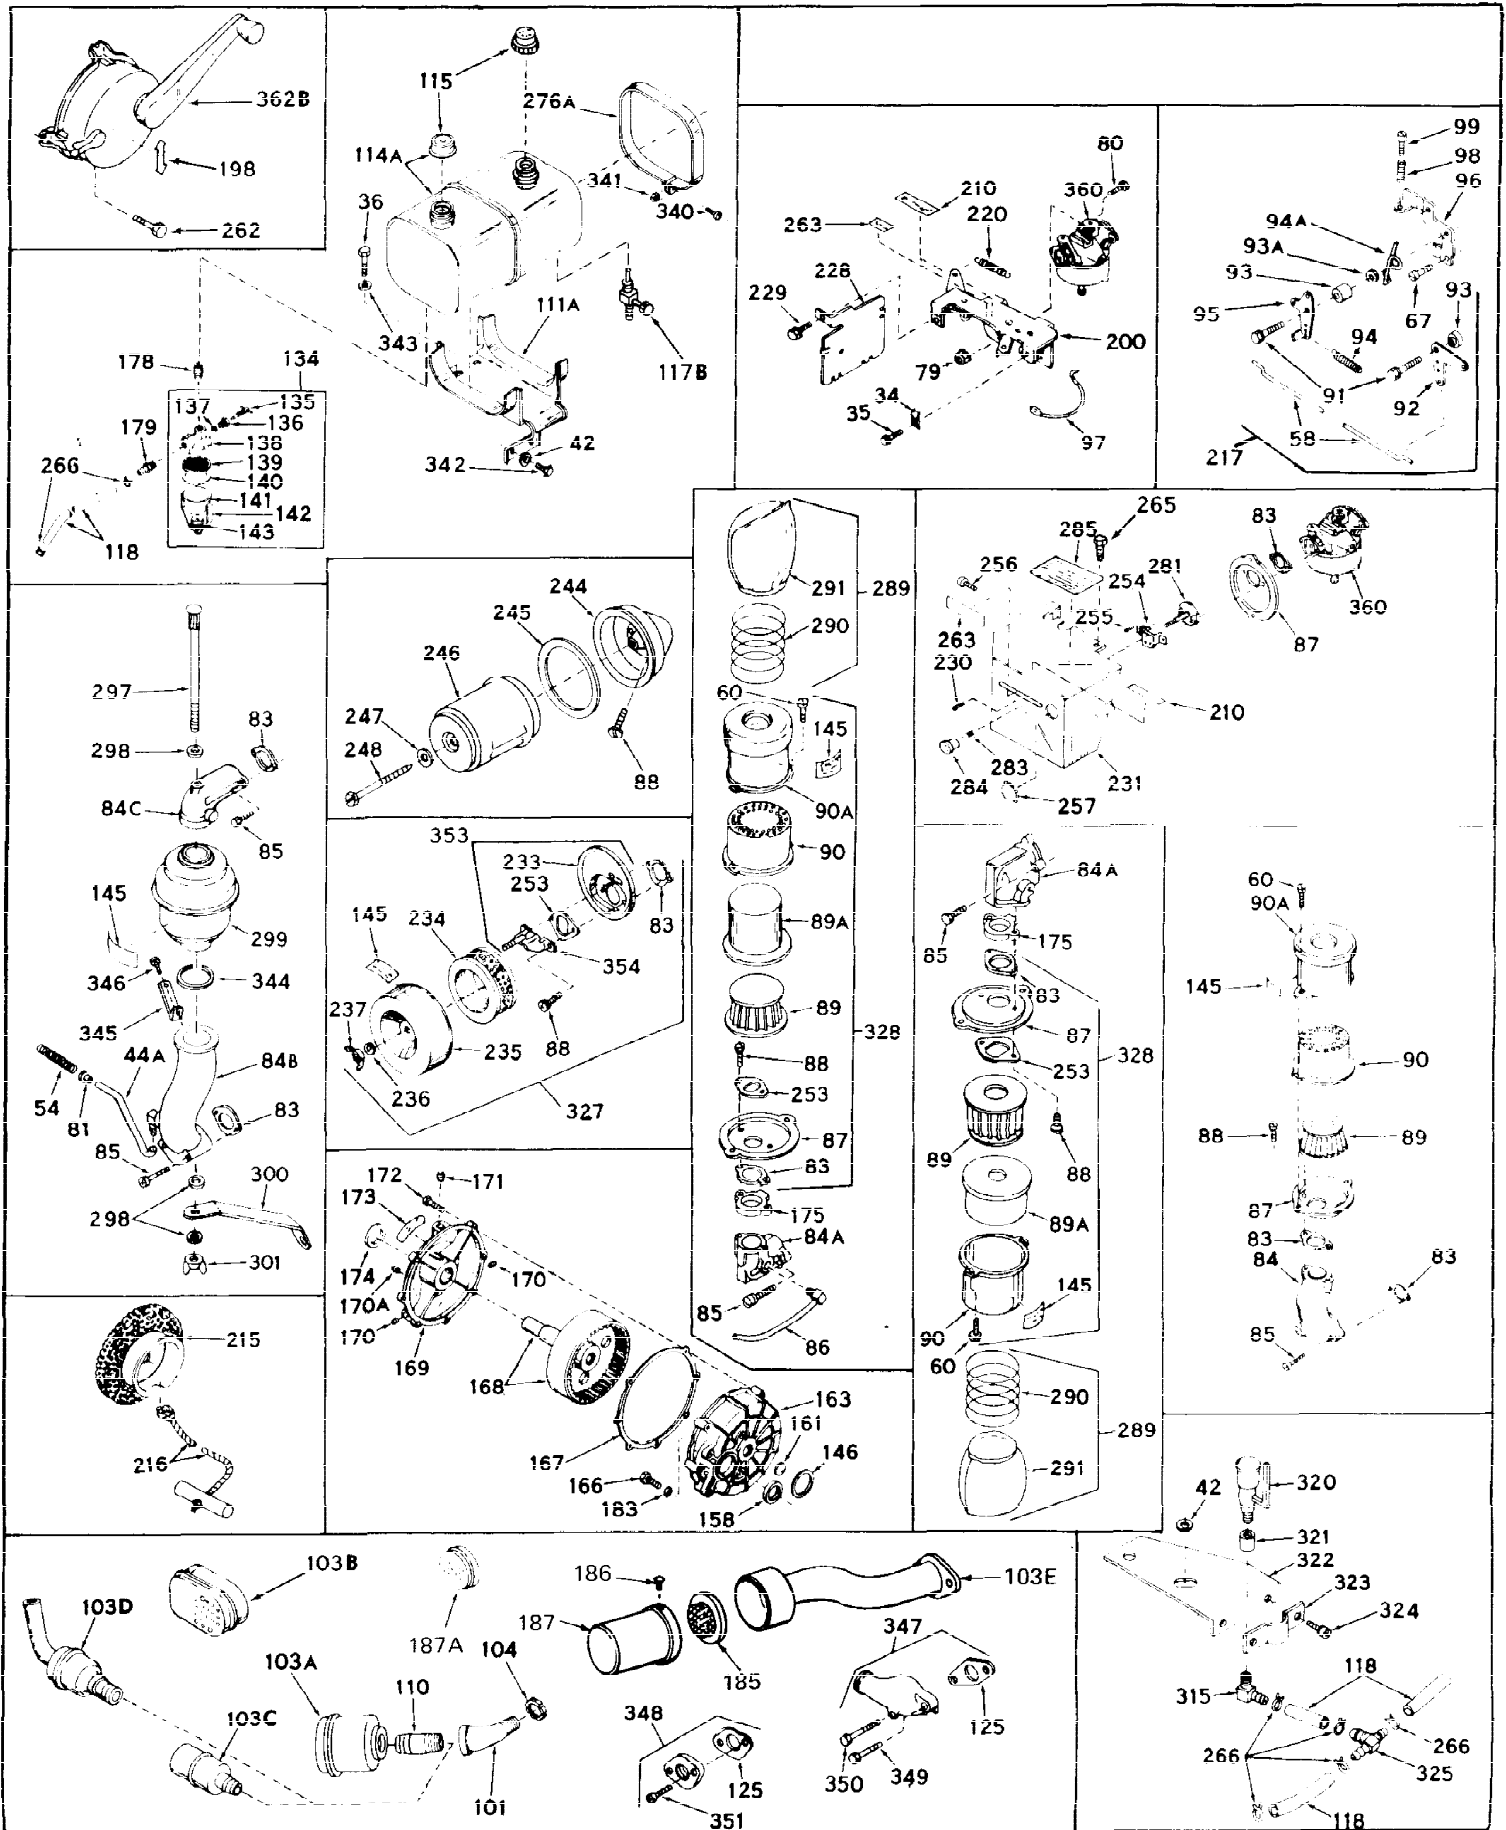

Ref #	Part Number	Qty	Description
34	27793	0	Clip, Conduit
35	28942	0	Screw
36	650694	0	Screw, Hex hd. cap, 5/16-18 x 2
36	650695	0	Screw, Hex hd. cap, 5/16-18 x 2-1/4 (Grade 8
36	650697	0	Screw, Hex hd. cap, 5/16-18 x 2-1/2
42	26073	0	Washer, Connecting rod bolt
54	28819	0	Spring, Fuel line
54	31778	0	Spring, Coil
60	650152	0	Screw
67	650399	0	Screw, Phil. fil. hd. Sems, 10-32 x 5/8
79	29752	0	Nut
80	650572	0	Screw
83	27272	0	Gasket, Air cleaner
84C	31810	0	Elbow, Air cleaner
85	29786	0	Screw
85	650163	0	Screw, Fil. hd. Sems, 10-32 x 7/8
85	650416	0	Screw, Rd. hd. Sems, 10-32 x 1
85	650605	0	Screw
88	650399	0	Screw, Phil. fil. hd. Sems, 10-32 x 5/8
88	650521	0	Screw
88	28820	0	Screw
91	30312	0	Screw, Hex washer hd. Sems, 10-32 x 1/2
98	28569	0	Spring, Compression
98	32924	0	Spring, Compression
99	29500	0	Screw, Fil. hd. mach., Sems, 8-32 x 3/4
99	650223	0	Screw, Fil. slotted hd. Sems, 8-32 x 5/8
99	650688	0	Screw, Hex hd., 10-32 x 1-5/16" (Drilled
104	28443	0	Nut, Conduit (1/8" thick)
104	32862	0	Nut, Conduit (1/4" thick)
115	32387A	0	Cap, Fuel filler (Charcoal Plastic) (Spurt
115	33032	0	Cap, Fuel filler (Red Plastic) (Spurt
118	29774	0	Line, Fuel (Braided 8.25")
118	30705	0	Line, Fuel (Braided 16")
118	30962	0	Line, Fuel (Braided 32")
125	27930	0	Gasket, Exhaust
146	28451	0	Gasket, Housing
171	24590	0	Plug, Pipe
215	28301	0	Pulley, Starter
216	590343	0	Rope & Handle Assy., Starter
228	30820	0	Baffle, Heat
229	28942	0	Screw
230	650257	0	Screw, Pan hd. Sems, 8-32 x 5/16
233	32380	0	Bracket, Air cleaner
236	31481	0	Washer, Copper
237	650513	0	Nut, Wing
253	30767	0	Spacer, Air cleaner
255	28820	0	Screw
256	650760	0	Screw
257	31291	0	Plug, Cover
262	29716	0	Screw
265	650701	0	Screw, Hex washer hd. shakeproof,
266	26460	0	Clamp, Fuel line
289	730512	0	Kit, Pre-cleaner
290	31667	0	Spring, Pre-cleaner bag
291	31668	0	Bag, Pre-cleaner