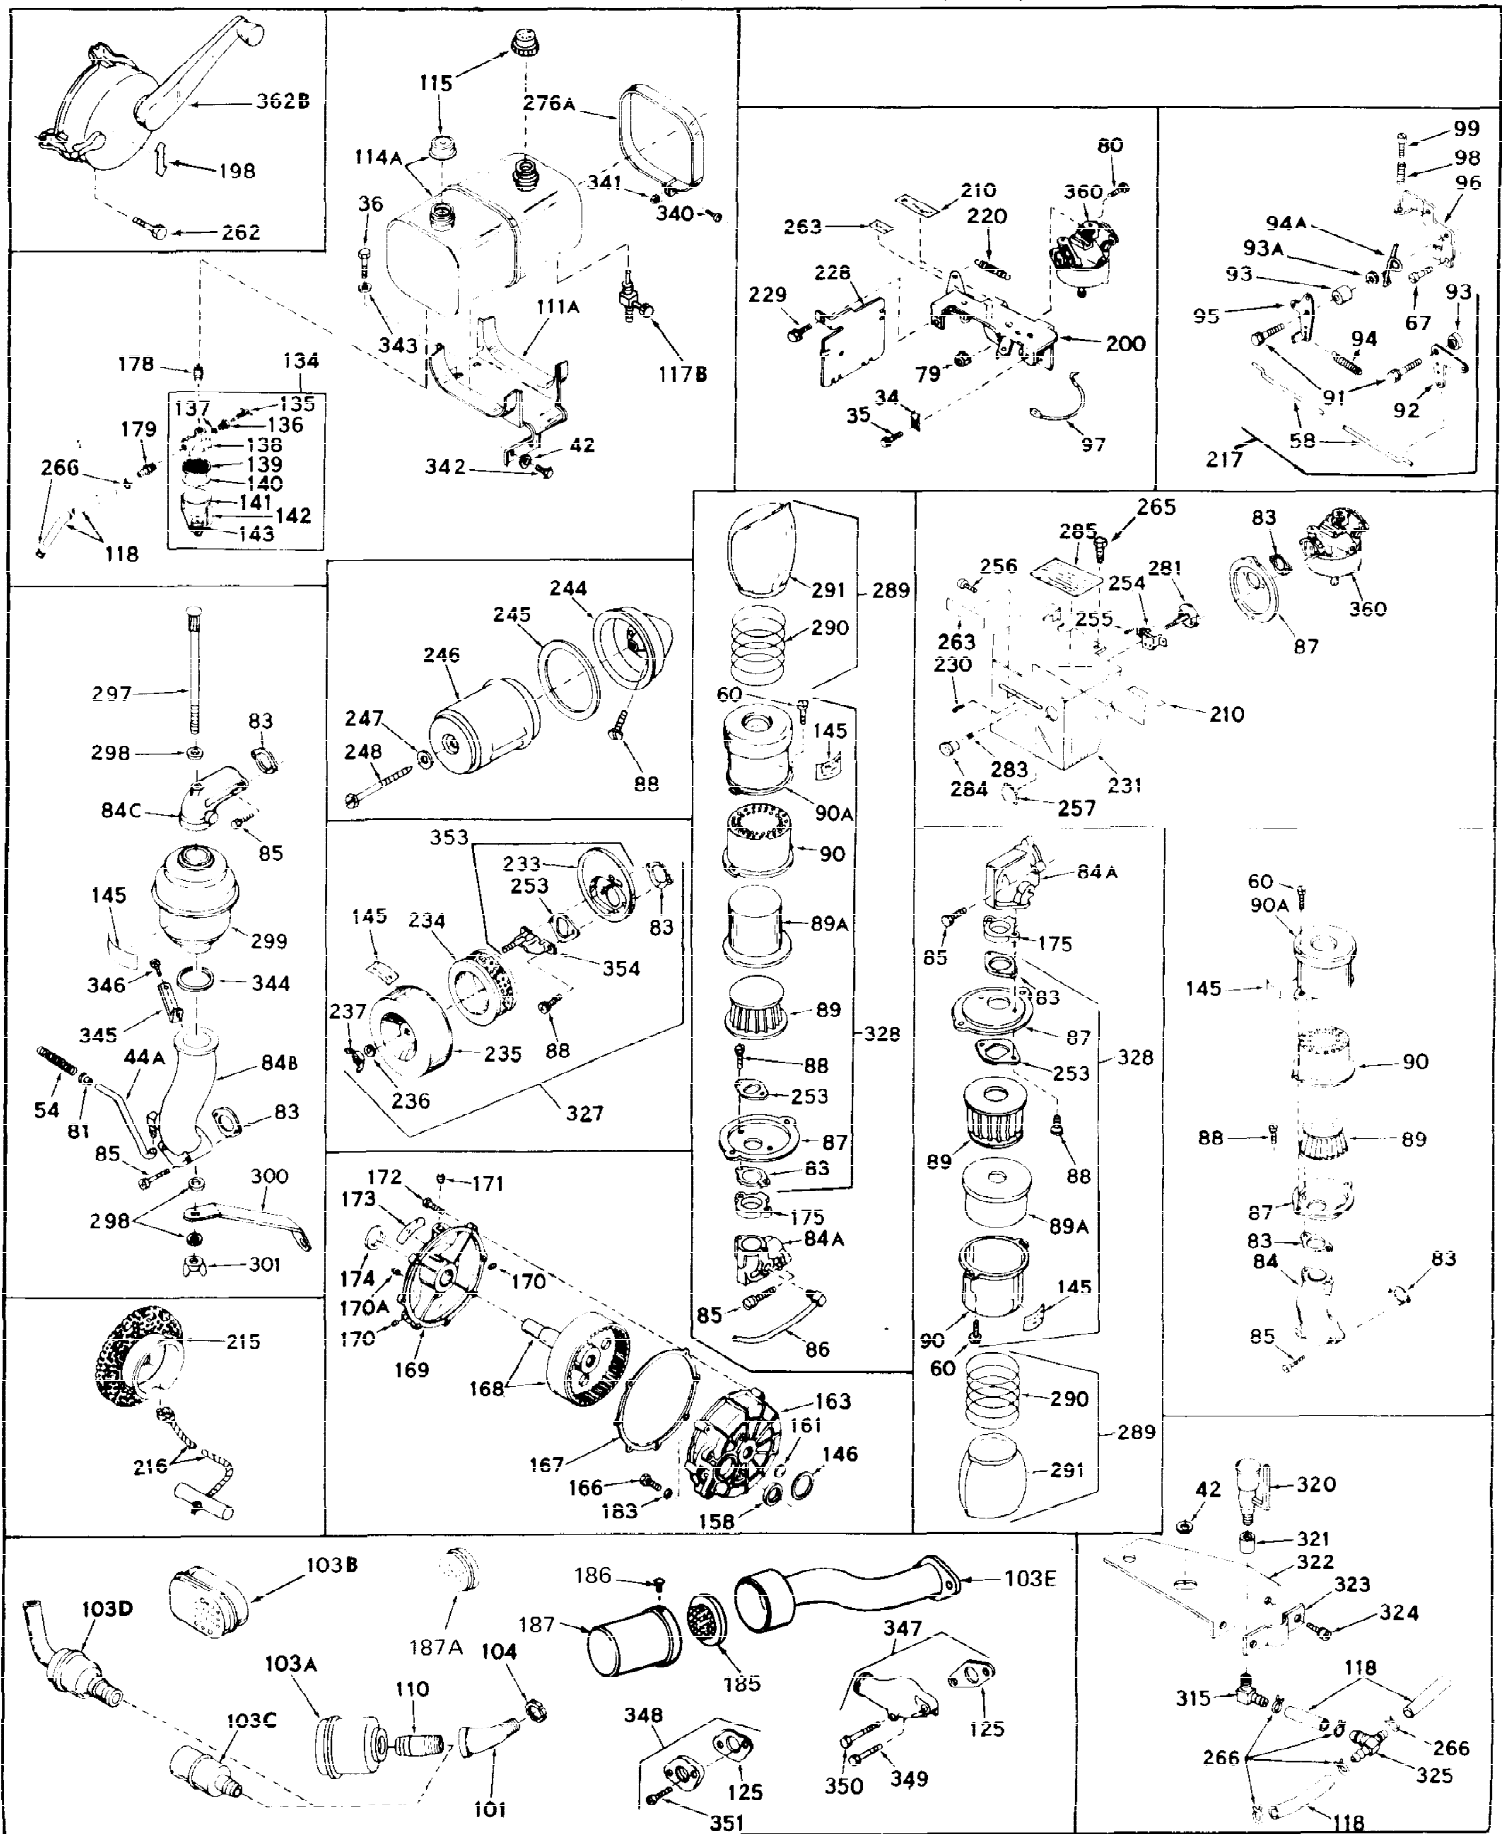

Ref #	Part Number	Qty	Description
34	27793	0	Clip, Conduit
35	28942	0	Screw
36	650694	0	Screw, Hex hd. cap, 5/16-18 x 2
36	650695	0	Screw, Hex hd. cap, 5/16-18 x 2-1/4 (Grade 8
36	650697	0	Screw, Hex hd. cap, 5/16-18 x 2-1/2
42	26073	0	Washer, Connecting rod bolt
54	28819	0	Spring, Fuel line
54	31778	0	Spring, Coil
60	650152	0	Screw
67	650399	0	Screw, Phil. fil. hd. Sems, 10-32 x 5/8
79	29752	0	Nut
80	650572	0	Screw
83	27272	0	Gasket, Air cleaner
84C	31810	0	Elbow, Air cleaner
85	29786	0	Screw
85	650163	0	Screw, Fil. hd. Sems, 10-32 x 7/8
85	650416	0	Screw, Rd. hd. Sems, 10-32 x 1
85	650605	0	Screw
88	28820	0	Screw
88	650399	0	Screw, Phil. fil. hd. Sems, 10-32 x 5/8
88	650521	0	Screw
91	30312	0	Screw, Hex washer hd. Sems, 10-32 x 1/2
98	28569	0	Spring, Compression
98	32924	0	Spring, Compression
99	29500	0	Screw, Fil. hd. mach., Sems, 8-32 x 3/4
99	650223	0	Screw, Fil. slotted hd. Sems, 8-32 x 5/8
99	650688	0	Screw, Hex hd., 10-32 x 1-5/16" (Drilled
104	28443	0	Nut, Conduit (1/8" thick)
104	32862	0	Nut, Conduit (1/4" thick)
115	32387A	0	Cap, Fuel filler (Charcoal Plastic) (Spurt
115	33032	0	Cap, Fuel filler (Red Plastic) (Spurt
118	29774	0	Line, Fuel (Braided 8.25")
118	30705	0	Line, Fuel (Braided 16")
118	30962	0	Line, Fuel (Braided 32")
125	27930	0	Gasket, Exhaust
146	28451	0	Gasket, Housing
171	24590	0	Plug, Pipe
215	28301	0	Pulley, Starter
216	590343	0	Rope & Handle Assy., Starter
228	30820	0	Baffle, Heat
229	28942	0	Screw
230	650257	0	Screw, Pan hd. Sems, 8-32 x 5/16
233	32380	0	Bracket, Air cleaner
236	31481	0	Washer, Copper
237	650513	0	Nut, Wing
253	30767	0	Spacer, Air cleaner
255	28820	0	Screw
256	650760	0	Screw
257	31291	0	Plug, Cover
262	29716	0	Screw
265	650701	0	Screw, Hex washer hd. shakeproof,
266	26460	0	Clamp, Fuel line
289	730512	0	Kit, Pre-cleaner
290	31667	0	Spring, Pre-cleaner bag
291	31668	0	Bag, Pre-cleaner