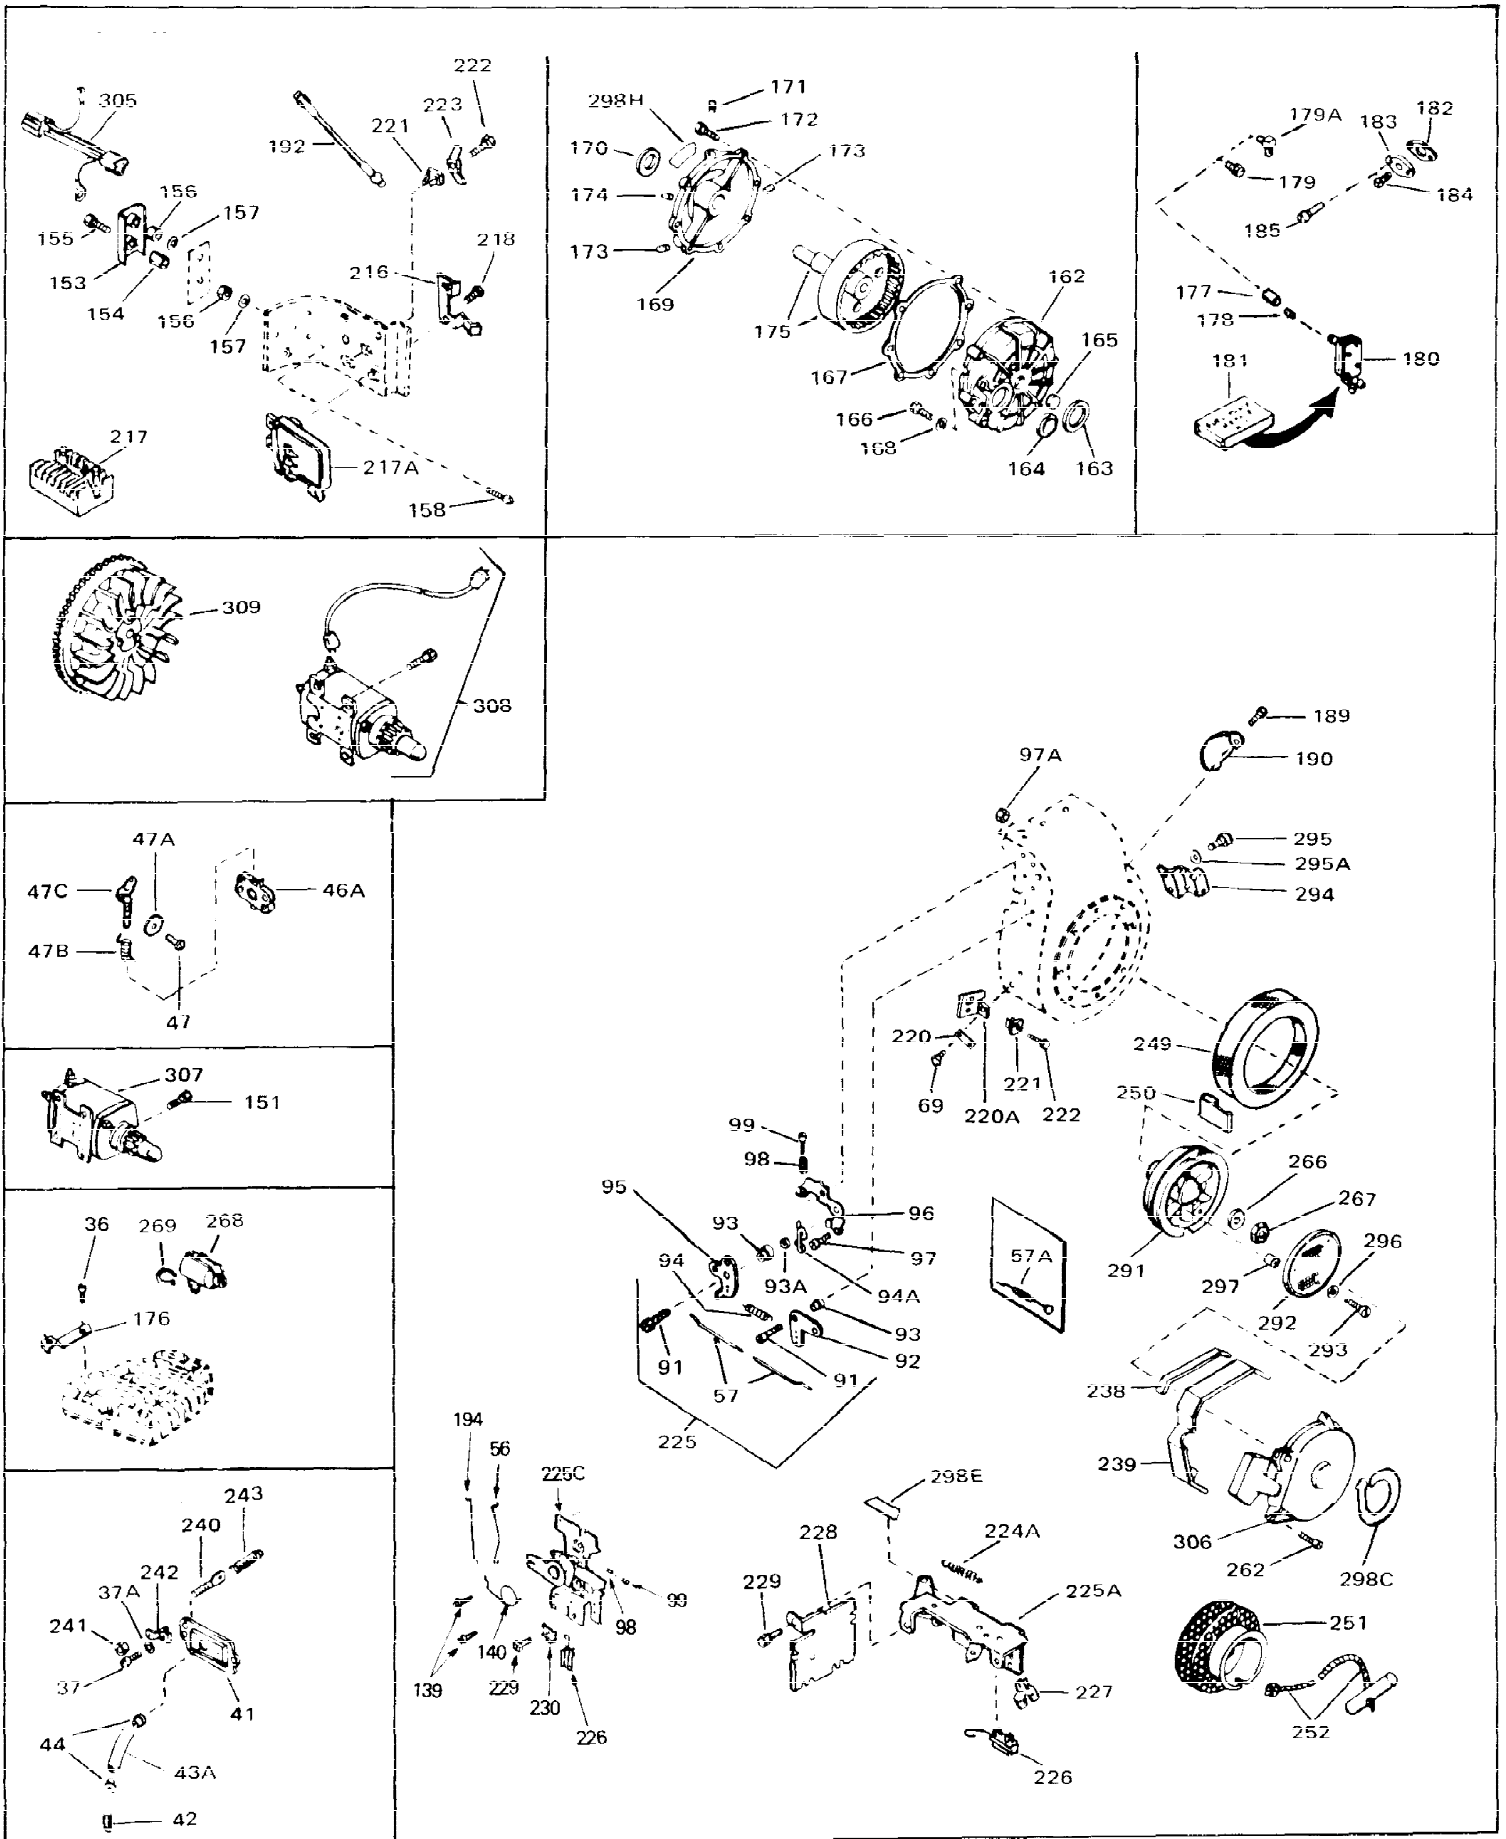

Ref #	Part Number	Qty	Description
36	650694A	0	Screw, Hex flange hd., 5/16-18 x 2
36	650695A	0	Screw, Hex flange hd., 5/16-18 x 2-1/4
36	650697A	0	Screw, Hex flange hd., 5/16-18 x 2-1/2
37	650128	0	Screw
37	650597	0	Screw, Hex washer hd., 10-24 x 5/8
37A	27261	0	Washer, Flat
41	28425	0	Cover, Valve chamber
56	31710	0	Link, Throttle
57A	30985	0	Control, Throttle
69	29747A	0	Screw
98	28569	0	Spring, Compression
98	31342	0	Spring, Compression
98	32924	0	Spring, Compression
99	29500	0	Screw, Fil. hd. mach., Sems, 8-32 x 3/4
99	650549	0	Screw
99	650688	0	Screw, Hex hd., 10-32 x 1-5/16" (Drilled
182	32683	0	Gasket, Fuel pump
183	32955	0	Cover, Fuel pump pad
184	9556	0	Plug, Oil drain (Sq. hd. pipe, 1/8-27)
185	30688	0	Screw, Hex hd. Sems, 1/4-20 x 1/2
223	33356	0	Terminal, Ground
225	730152	0	Control Assy., Speed
227	33177	0	Terminal
229	28942	0	Screw
230	27793	0	Clip, Conduit
262	29716	0	Screw
266	650815	0	Washer, Belleville
267	8115	0	Nut, Hex
305	33018	0	Harness, Adapter
306	590420	0	Starter, Rewind
308	32386	0	Starter Motor Kit (110-120 Volt)
308	32901	0	Starter Motor Kit (110-120 Volt)
308	33328	0	Starter Motor Kit (110-120 Volt)
308	33328A	0	Starter Motor Kit (110-120 Volt)
308	33518	0	Starter Motor Kit (110-120 Volt)
308	33518A	0	Starter Motor Kit (110-120 Volt)
308	33518B	0	Starter Motor Kit (110-120 Volt)
309	30811A	0	Flywheel