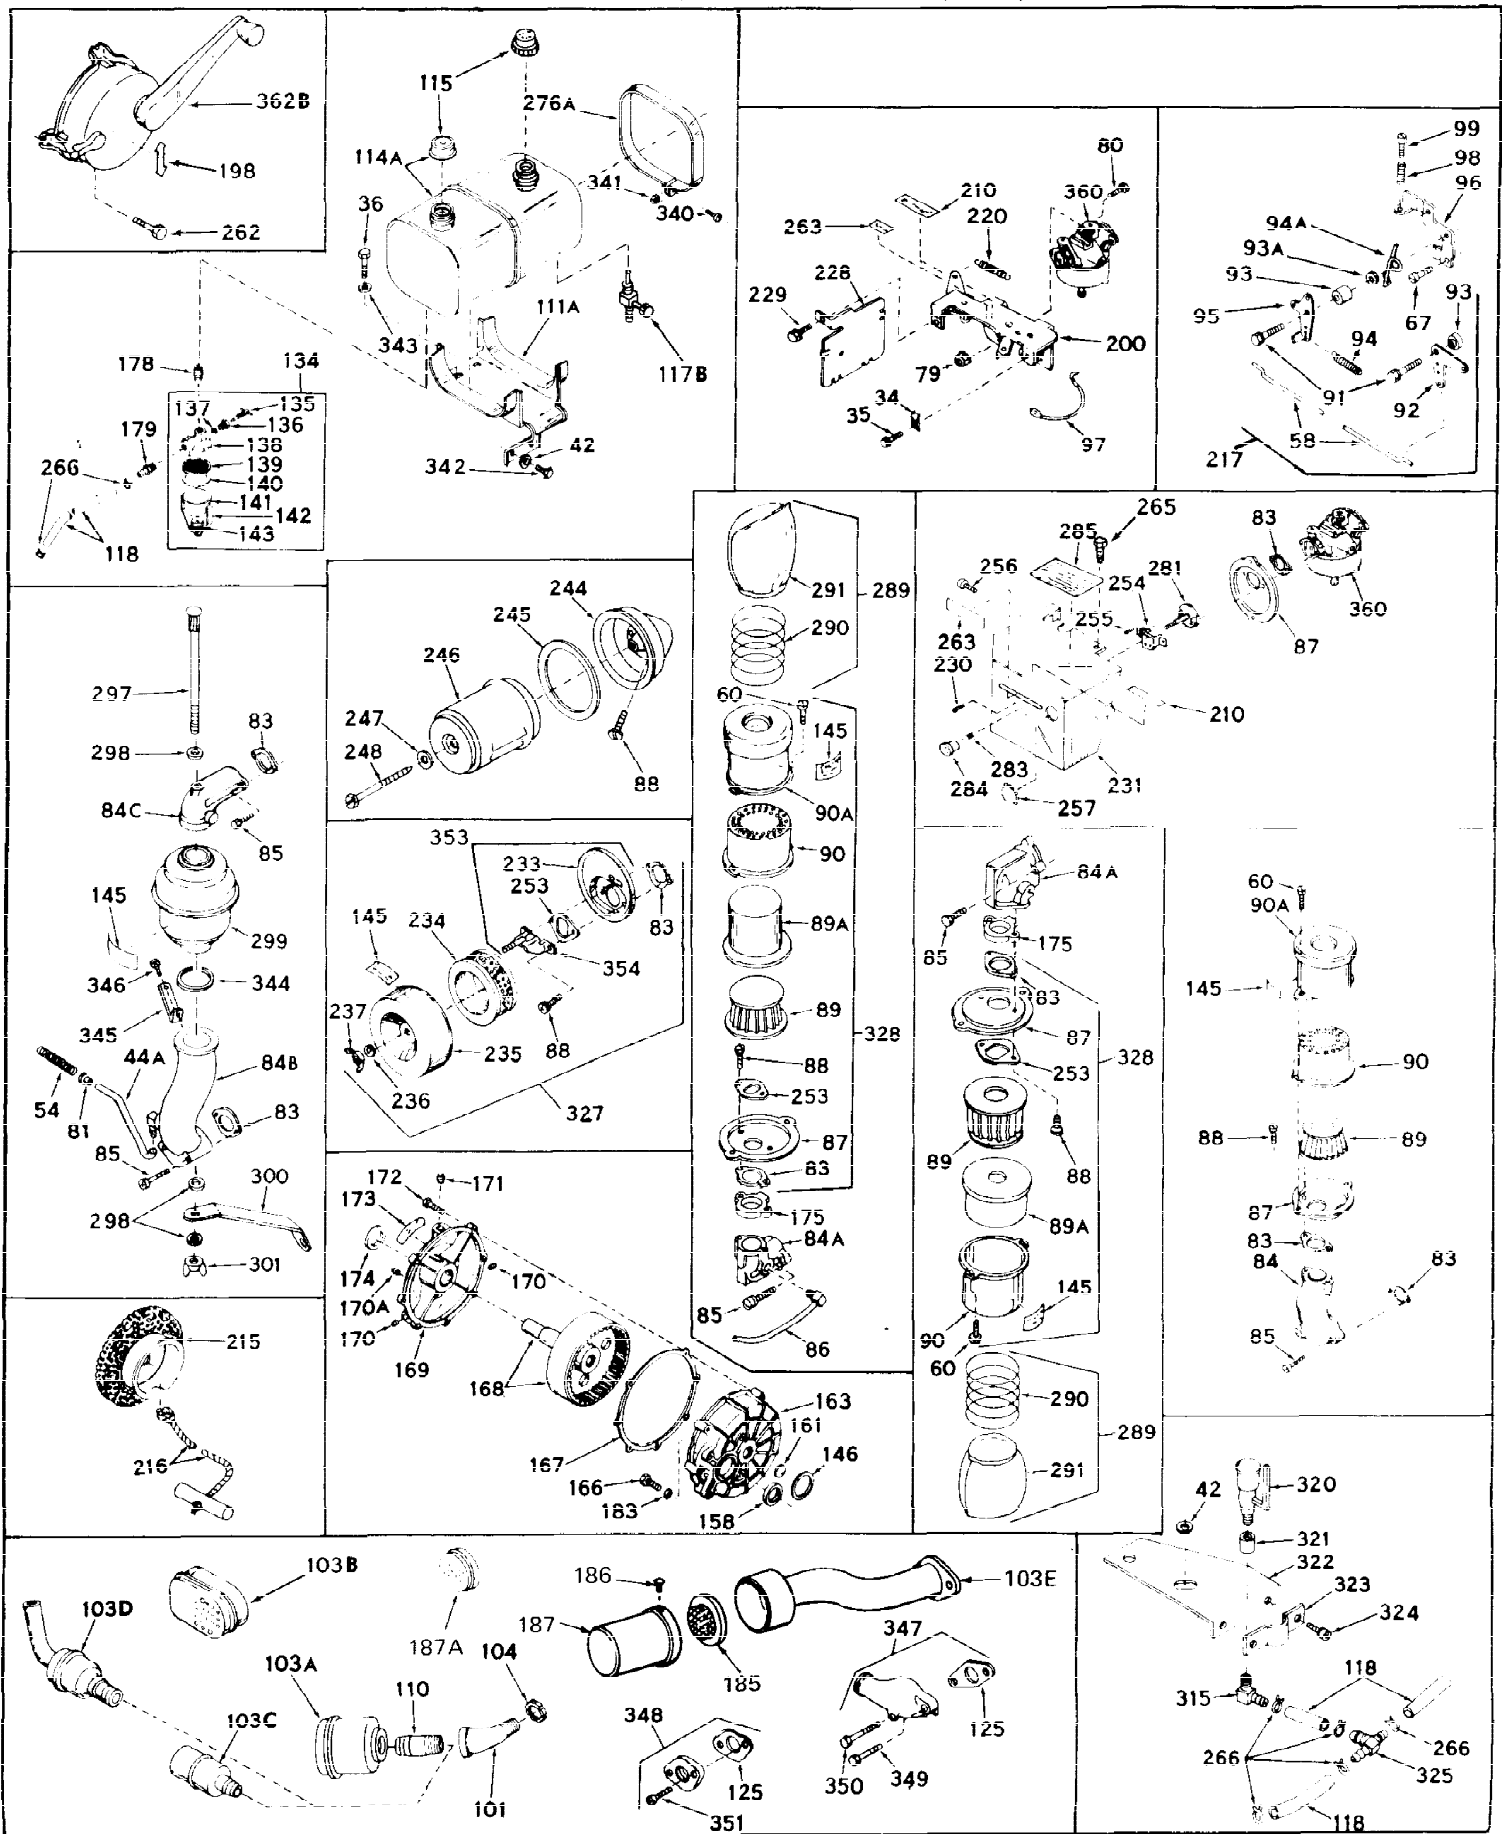

Ref #	Part Number	Qty	Description
34	27793	0	Clip, Conduit
35	28942	0	Screw
36	650694	0	Screw, Hex hd. cap, 5/16-18 x 2
36	650695	0	Screw, Hex hd. cap, 5/16-18 x 2-1/4 (Grade 8
36	650697	0	Screw, Hex hd. cap, 5/16-18 x 2-1/2
42	26073	0	Washer, Connecting rod bolt
54	28819	0	Spring, Fuel line
54	31778	0	Spring, Coil
60	650152	0	Screw
67	650399	0	Screw, Phil. fil. hd. Sems, 10-32 x 5/8
79	29752	0	Nut
80	650572	0	Screw
83	27272	0	Gasket, Air cleaner
85	29786	0	Screw
85	650163	0	Screw, Fil. hd. Sems, 10-32 x 7/8
85	650416	0	Screw, Rd. hd. Sems, 10-32 x 1
85	650605	0	Screw
88	650521	0	Screw
88	28820	0	Screw
88	650399	0	Screw, Phil. fil. hd. Sems, 10-32 x 5/8
91	30312	0	Screw, Hex washer hd. Sems, 10-32 x 1/2
97	28468	0	Wire, Ground (Female fitting both ends)
98	28569	0	Spring, Compression
98	32924	0	Spring, Compression
99	29500	0	Screw, Fil. hd. mach., Sems, 8-32 x 3/4
99	650223	0	Screw, Fil. slotted hd. Sems, 8-32 x 5/8
99	650688	0	Screw, Hex hd., 10-32 x 1-5/16" (Drilled
103A	29633	0	Muffler
104	28443	0	Nut, Conduit (1/8" thick)
104	32862	0	Nut, Conduit (1/4" thick)
115	32387A	0	Cap, Fuel filler (Charcoal Plastic) (Spurt
115	33032	0	Cap, Fuel filler (Red Plastic) (Spurt
118	29774	0	Line, Fuel (Braided 8.25")
118	30705	0	Line, Fuel (Braided 16")
118	30962	0	Line, Fuel (Braided 32")
125	27930	0	Gasket, Exhaust
145	31752	0	Decal, Air cleaner
146	28451	0	Gasket, Housing
171	24590	0	Plug, Pipe
215	28301	0	Pulley, Starter
216	590343	0	Rope & Handle Assy., Starter
228	30820	0	Baffle, Heat
229	28942	0	Screw
230	650257	0	Screw, Pan hd. Sems, 8-32 x 5/16
233	32380	0	Bracket, Air cleaner
234	30804	0	Element, Air cleaner
235	30805	0	Cover, Air cleaner
236	31481	0	Washer, Copper
237	650513	0	Nut, Wing
253	30767	0	Spacer, Air cleaner
255	28820	0	Screw
256	650760	0	Screw
257	31291	0	Plug, Cover
262	29716	0	Screw
265	650701	0	Screw, Hex washer hd. shakeproof,