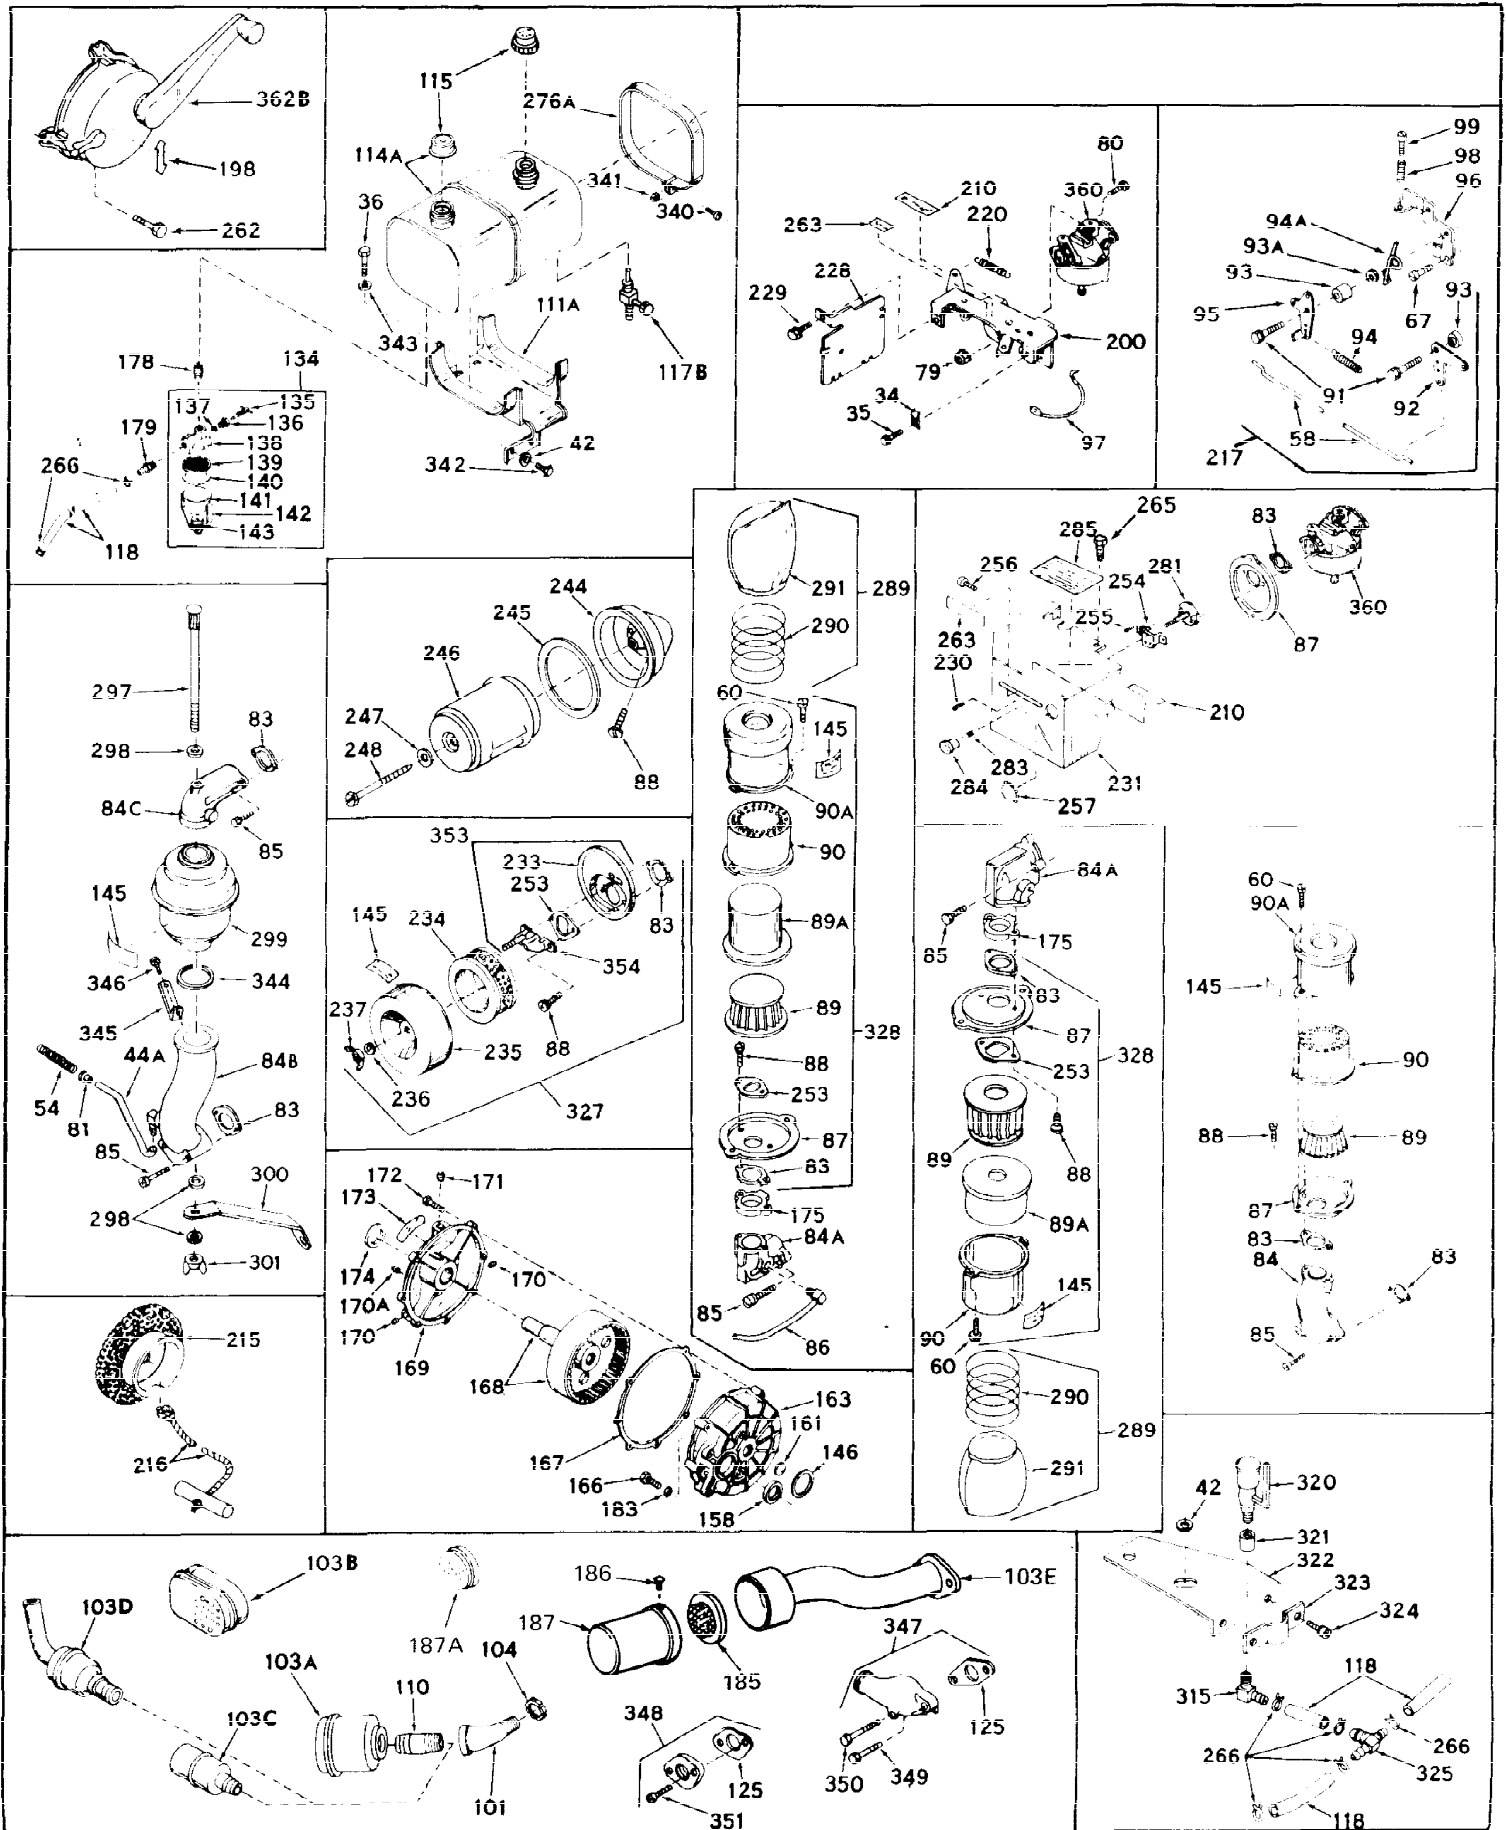

Ref #	Part Number	Qty	Description
34	27793	0	Clip, Conduit
35	28942	0	Screw
36	650694	0	Screw, Hex hd. cap, 5/16-18 x 2
36	650695	0	Screw, Hex hd. cap, 5/16-18 x 2-1/4 (Grade 8
36	650697	0	Screw, Hex hd. cap, 5/16-18 x 2-1/2
42	26073	0	Washer, Connecting rod bolt
54	28819	0	Spring, Fuel line
54	31778	0	Spring, Coil
60	650152	0	Screw
67	650399	0	Screw, Phil. fil. hd. Sems, 10-32 x 5/8
79	29752	0	Nut
80	650572	0	Screw
83	27272	0	Gasket, Air cleaner
85	29786	0	Screw
85	650163	0	Screw, Fil. hd. Sems, 10-32 x 7/8
85	650416	0	Screw, Rd. hd. Sems, 10-32 x 1
85	650605	0	Screw
88	650521	0	Screw
88	28820	0	Screw
88	650399	0	Screw, Phil. fil. hd. Sems, 10-32 x 5/8
91	30312	0	Screw, Hex washer hd. Sems, 10-32 x 1/2
97	28468	0	Wire, Ground (Female fitting both ends)
98	28569	0	Spring, Compression
98	32924	0	Spring, Compression
99	29500	0	Screw, Fil. hd. mach., Sems, 8-32 x 3/4
99	650223	0	Screw, Fil. slotted hd. Sems, 8-32 x 5/8
99	650688	0	Screw, Hex hd., 10-32 x 1-5/16" (Drilled
103A	29633	0	Muffler
104	28443	0	Nut, Conduit (1/8" thick)
104	32862	0	Nut, Conduit (1/4" thick)
115	32387A	0	Cap, Fuel filler (Charcoal Plastic) (Spurt
115	33032	0	Cap, Fuel filler (Red Plastic) (Spurt
118	29774	0	Line, Fuel (Braided 8.25")
118	30705	0	Line, Fuel (Braided 16")
118	30962	0	Line, Fuel (Braided 32")
125	27930	0	Gasket, Exhaust
145	31752	0	Decal, Air cleaner
146	28451	0	Gasket, Housing
171	24590	0	Plug, Pipe
215	28301	0	Pulley, Starter
216	590343	0	Rope & Handle Assy., Starter
228	30820	0	Baffle, Heat
229	28942	0	Screw
230	650257	0	Screw, Pan hd. Sems, 8-32 x 5/16
233	32380	0	Bracket, Air cleaner
234	30804	0	Element, Air cleaner
235	30805	0	Cover, Air cleaner
236	31481	0	Washer, Copper
237	650513	0	Nut, Wing
253	30767	0	Spacer, Air cleaner
255	28820	0	Screw
256	650760	0	Screw
257	31291	0	Plug, Cover
262	29716	0	Screw
265	650701	0	Screw, Hex washer hd. shakeproof,