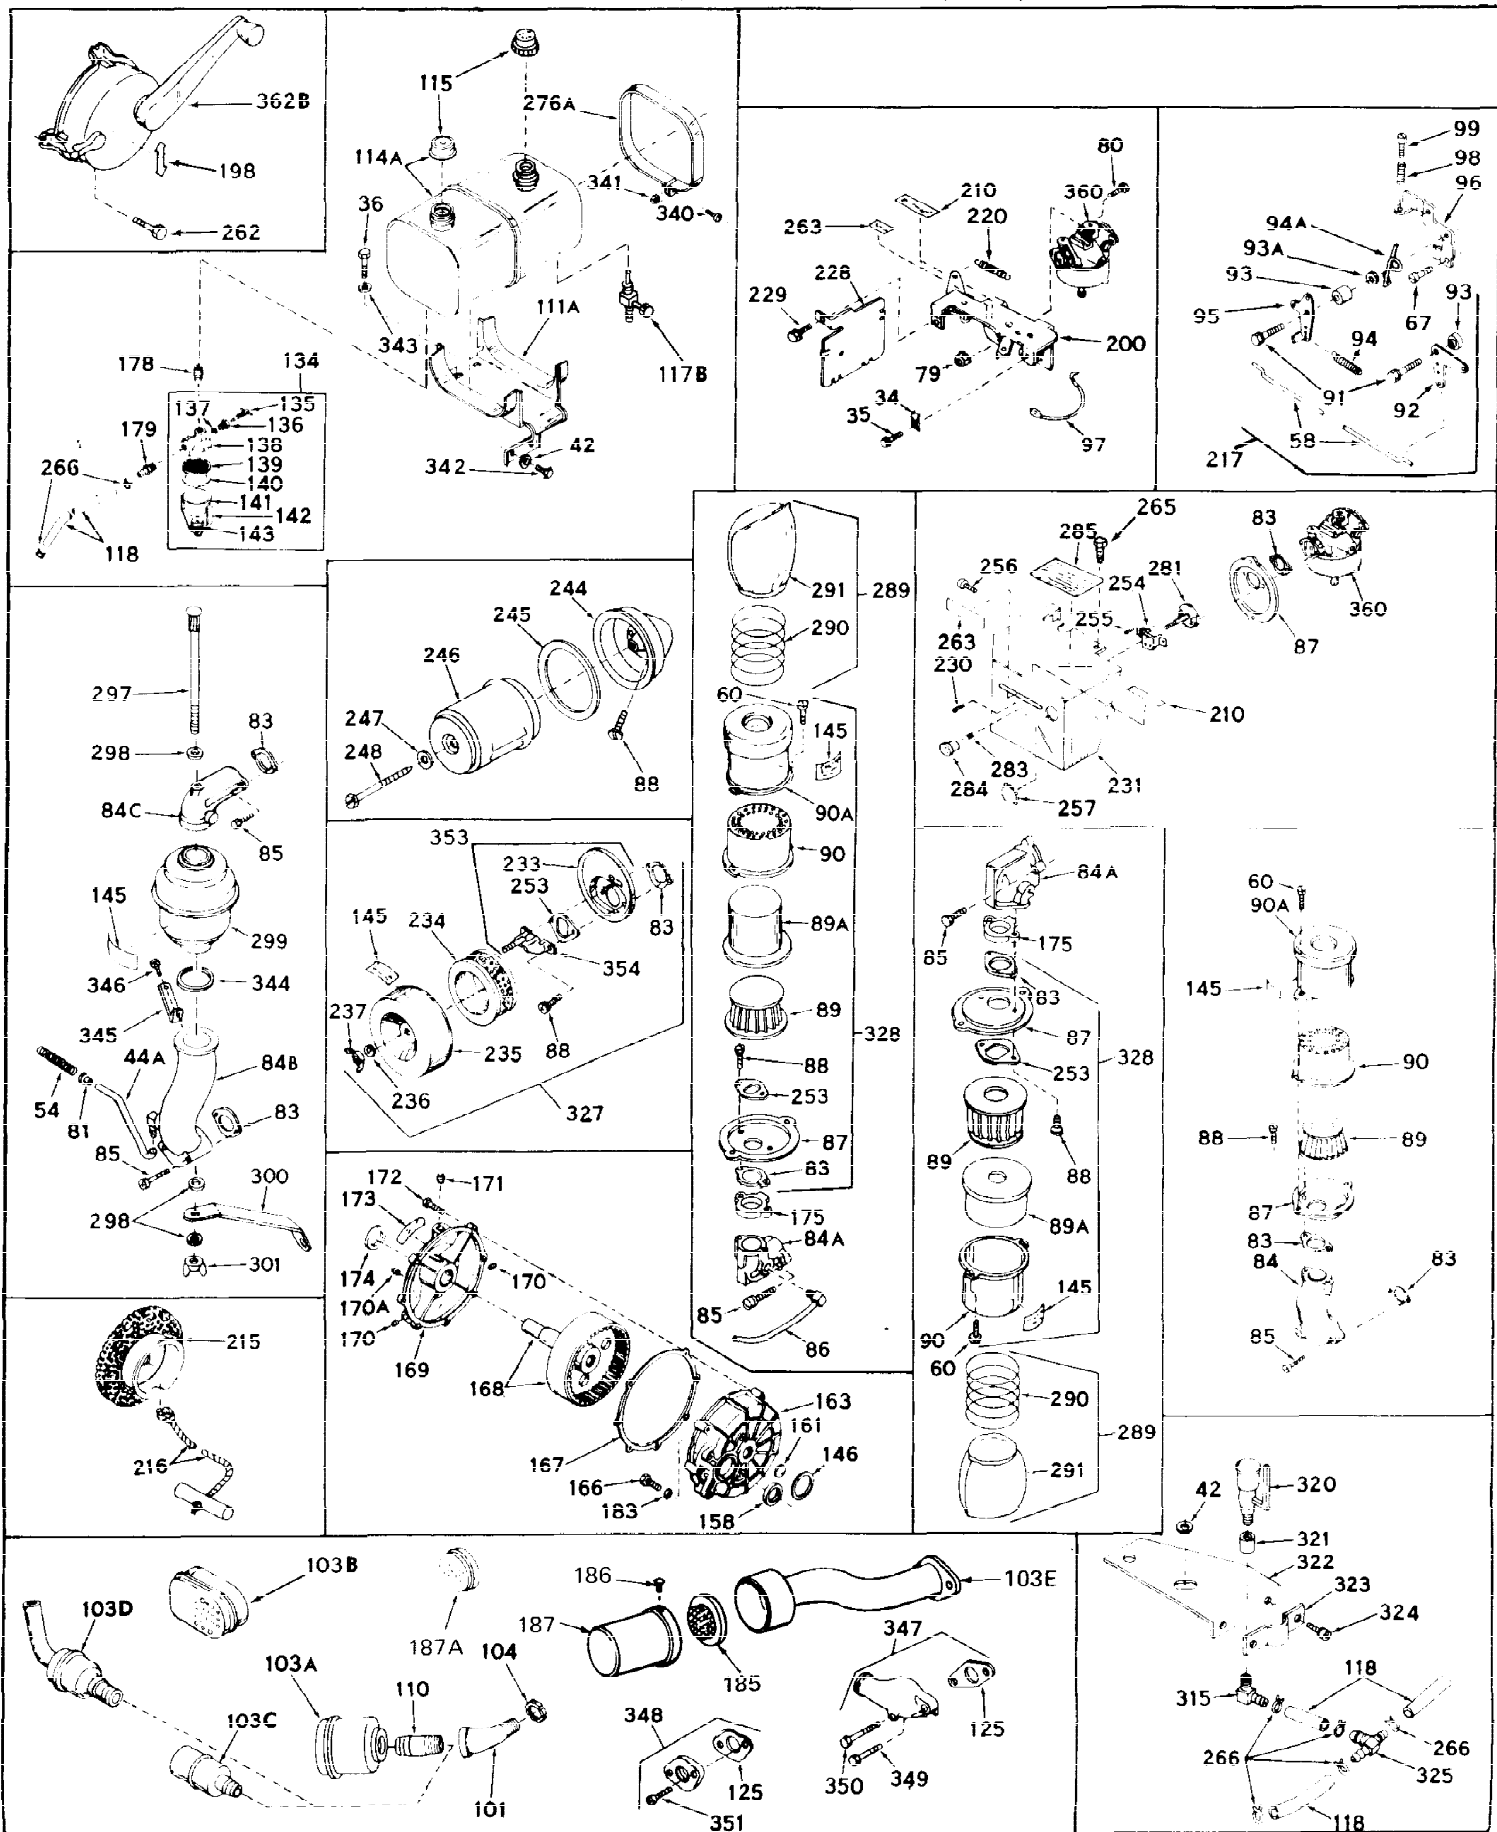

Ref #	Part Number	Qty	Description
34	27793	0	Clip, Conduit
35	28942	0	Screw
36	650694	0	Screw, Hex hd. cap, 5/16-18 x 2
36	650695	0	Screw, Hex hd. cap, 5/16-18 x 2-1/4 (Grade 8
36	650697	0	Screw, Hex hd. cap, 5/16-18 x 2-1/2
42	26073	0	Washer, Connecting rod bolt
54	28819	0	Spring, Fuel line
54	31778	0	Spring, Coil
60	650152	0	Screw
67	650399	0	Screw, Phil. fil. hd. Sems, 10-32 x 5/8
79	29752	0	Nut
80	650572	0	Screw
83	27272	0	Gasket, Air cleaner
85	29786	0	Screw
85	650163	0	Screw, Fil. hd. Sems, 10-32 x 7/8
85	650416	0	Screw, Rd. hd. Sems, 10-32 x 1
85	650605	0	Screw
88	650521	0	Screw
88	28820	0	Screw
88	650399	0	Screw, Phil. fil. hd. Sems, 10-32 x 5/8
91	30312	0	Screw, Hex washer hd. Sems, 10-32 x 1/2
97	28468	0	Wire, Ground (Female fitting both ends)
98	28569	0	Spring, Compression
98	32924	0	Spring, Compression
99	29500	0	Screw, Fil. hd. mach., Sems, 8-32 x 3/4
99	650223	0	Screw, Fil. slotted hd. Sems, 8-32 x 5/8
99	650688	0	Screw, Hex hd., 10-32 x 1-5/16" (Drilled
104	28443	0	Nut, Conduit (1/8" thick)
104	32862	0	Nut, Conduit (1/4" thick)
115	32387A	0	Cap, Fuel filler (Charcoal Plastic) (Spurt
115	33032	0	Cap, Fuel filler (Red Plastic) (Spurt
118	29774	0	Line, Fuel (Braided 8.25")
118	30705	0	Line, Fuel (Braided 16")
118	30962	0	Line, Fuel (Braided 32")
125	27930	0	Gasket, Exhaust
145	31752	0	Decal, Air cleaner
146	28451	0	Gasket, Housing
171	24590	0	Plug, Pipe
215	28301	0	Pulley, Starter
216	590343	0	Rope & Handle Assy., Starter
228	30820	0	Baffle, Heat
229	28942	0	Screw
230	650257	0	Screw, Pan hd. Sems, 8-32 x 5/16
233	32380	0	Bracket, Air cleaner
234	30804	0	Element, Air cleaner
235	30805	0	Cover, Air cleaner
236	31481	0	Washer, Copper
237	650513	0	Nut, Wing
253	30767	0	Spacer, Air cleaner
255	28820	0	Screw
256	650760	0	Screw
257	31291	0	Plug, Cover
262	29716	0	Screw
265	650701	0	Screw, Hex washer hd. shakeproof,
266	26460	0	Clamp, Fuel line