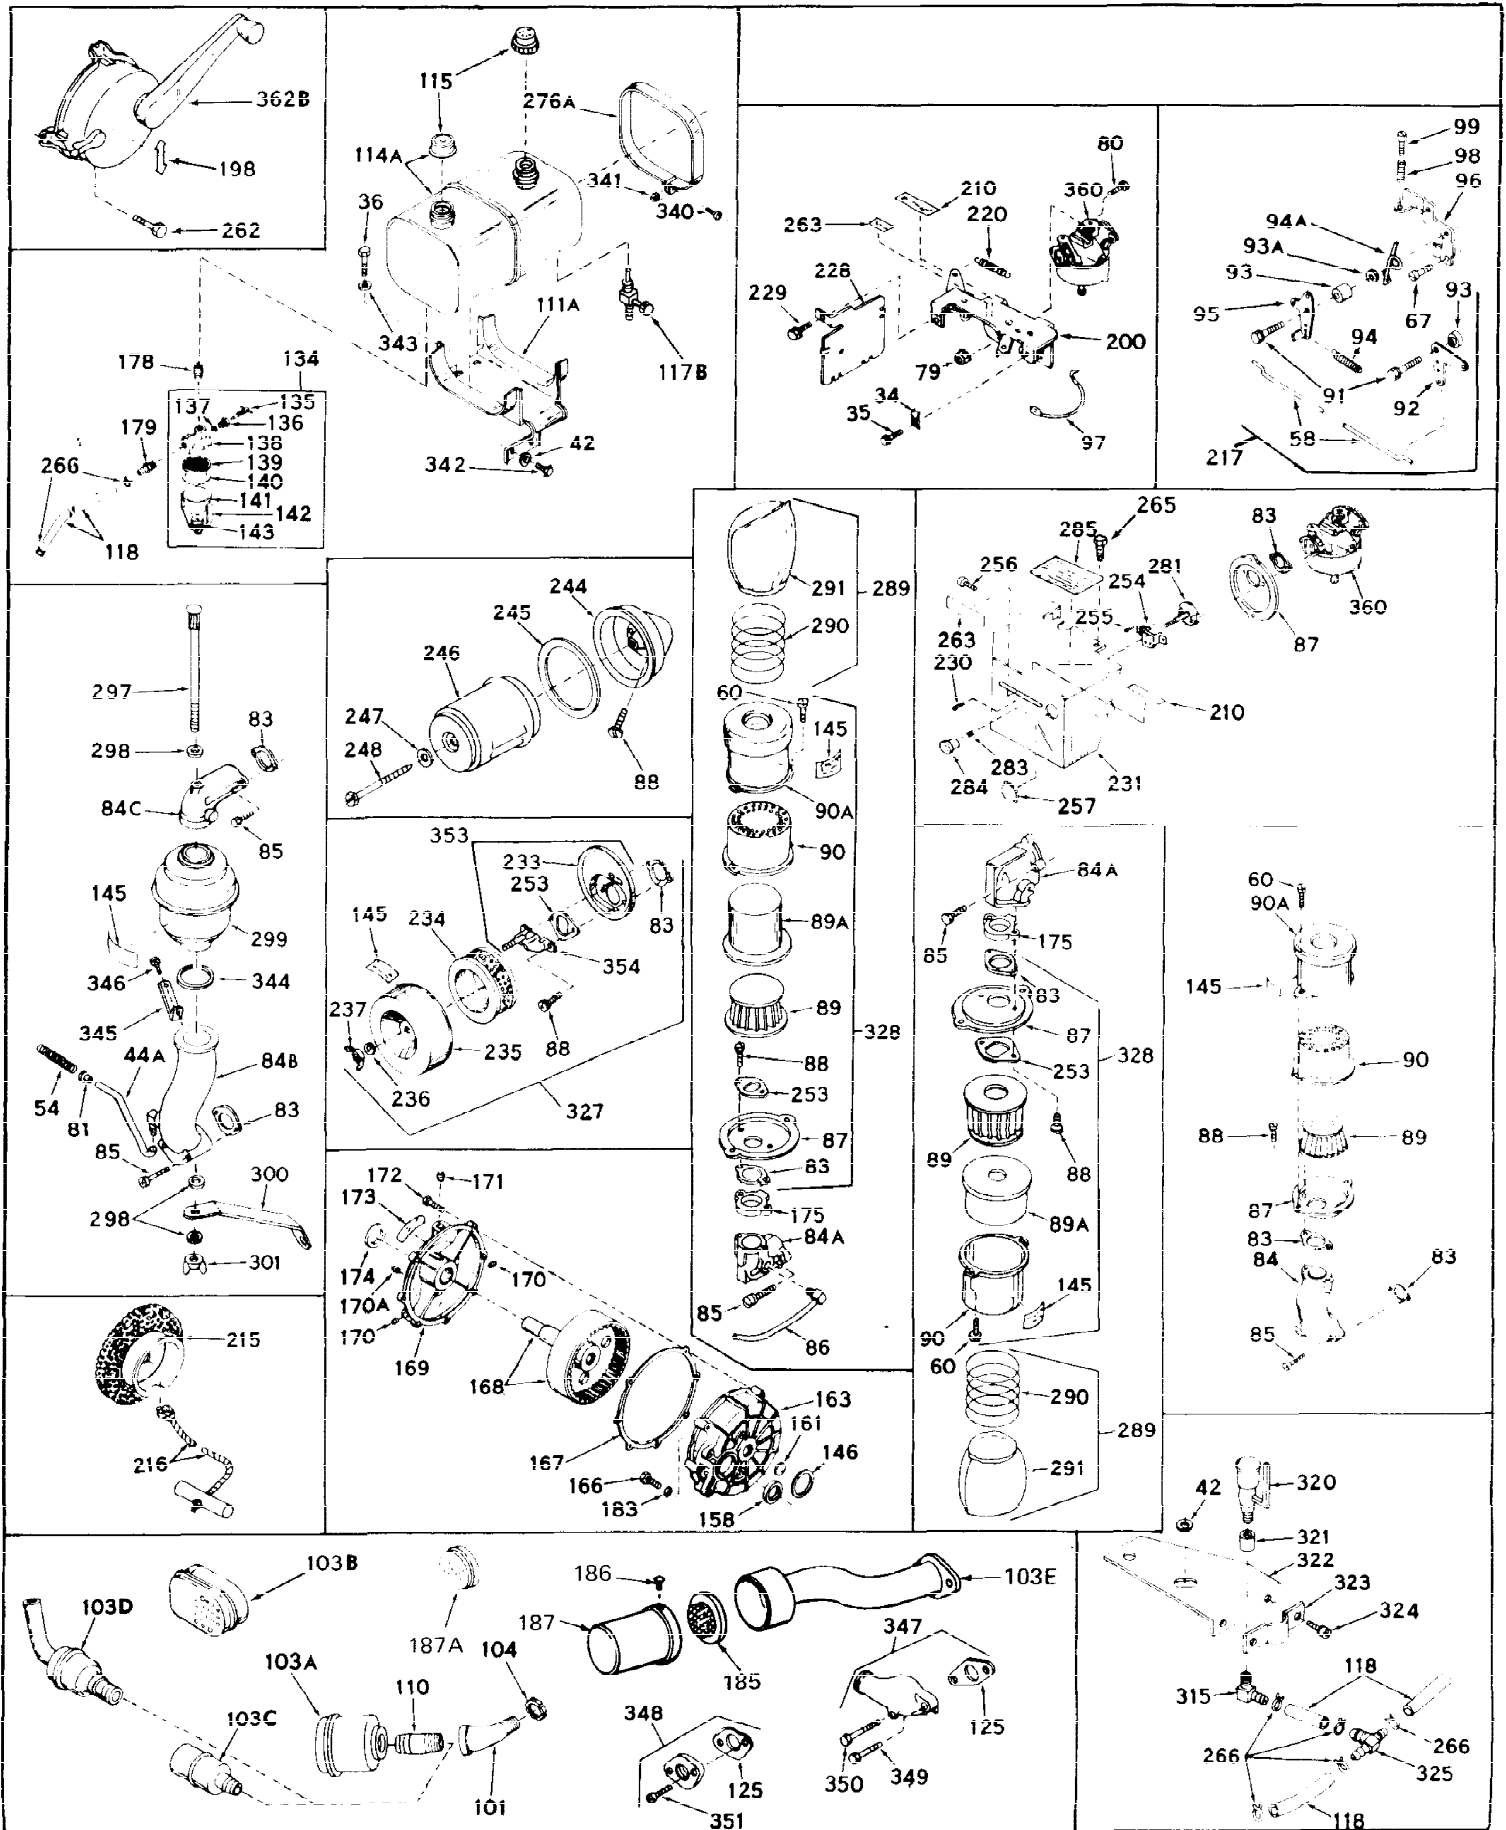

Ref #	Part Number	Qty	Description
34	27793	0	Clip, Conduit
35	28942	0	Screw
36	650694	0	Screw, Hex hd. cap, 5/16-18 x 2
36	650695	0	Screw, Hex hd. cap, 5/16-18 x 2-1/4 (Grade 8
36	650697	0	Screw, Hex hd. cap, 5/16-18 x 2-1/2
42	26073	0	Washer, Connecting rod bolt
54	28819	0	Spring, Fuel line
54	31778	0	Spring, Coil
60	650152	0	Screw
67	650399	0	Screw, Phil. fil. hd. Sems, 10-32 x 5/8
79	29752	0	Nut
80	650572	0	Screw
83	27272	0	Gasket, Air cleaner
85	29786	0	Screw
85	650163	0	Screw, Fil. hd. Sems, 10-32 x 7/8
85	650416	0	Screw, Rd. hd. Sems, 10-32 x 1
85	650605	0	Screw
88	650521	0	Screw
88	28820	0	Screw
88	650399	0	Screw, Phil. fil. hd. Sems, 10-32 x 5/8
91	30312	0	Screw, Hex washer hd. Sems, 10-32 x 1/2
97	28468	0	Wire, Ground (Female fitting both ends)
98	28569	0	Spring, Compression
98	32924	0	Spring, Compression
99	29500	0	Screw, Fil. hd. mach., Sems, 8-32 x 3/4
99	650223	0	Screw, Fil. slotted hd. Sems, 8-32 x 5/8
99	650688	0	Screw, Hex hd., 10-32 x 1-5/16" (Drilled
104	28443	0	Nut, Conduit (1/8" thick)
104	32862	0	Nut, Conduit (1/4" thick)
115	31888	0	Cap, Fuel filler (Kerosene)
115	32387A	0	Cap, Fuel filler (Charcoal Plastic) (Spurt
115	33032	0	Cap, Fuel filler (Red Plastic) (Spurt
118	29774	0	Line, Fuel (Braided 8.25")
118	30705	0	Line, Fuel (Braided 16")
118	30962	0	Line, Fuel (Braided 32")
125	27930	0	Gasket, Exhaust
145	31752	0	Decal, Air cleaner
146	28451	0	Gasket, Housing
171	24590	0	Plug, Pipe
215	28301	0	Pulley, Starter
216	590343	0	Rope & Handle Assy., Starter
228	30820	0	Baffle, Heat
229	28942	0	Screw
230	650257	0	Screw, Pan hd. Sems, 8-32 x 5/16
233	32380	0	Bracket, Air cleaner
234	30804	0	Element, Air cleaner
235	30805	0	Cover, Air cleaner
236	31481	0	Washer, Copper
237	650513	0	Nut, Wing
253	30767	0	Spacer, Air cleaner
255	28820	0	Screw
256	650760	0	Screw
257	31291	0	Plug, Cover
262	29716	0	Screw
265	650701	0	Screw, Hex washer hd. shakeproof,