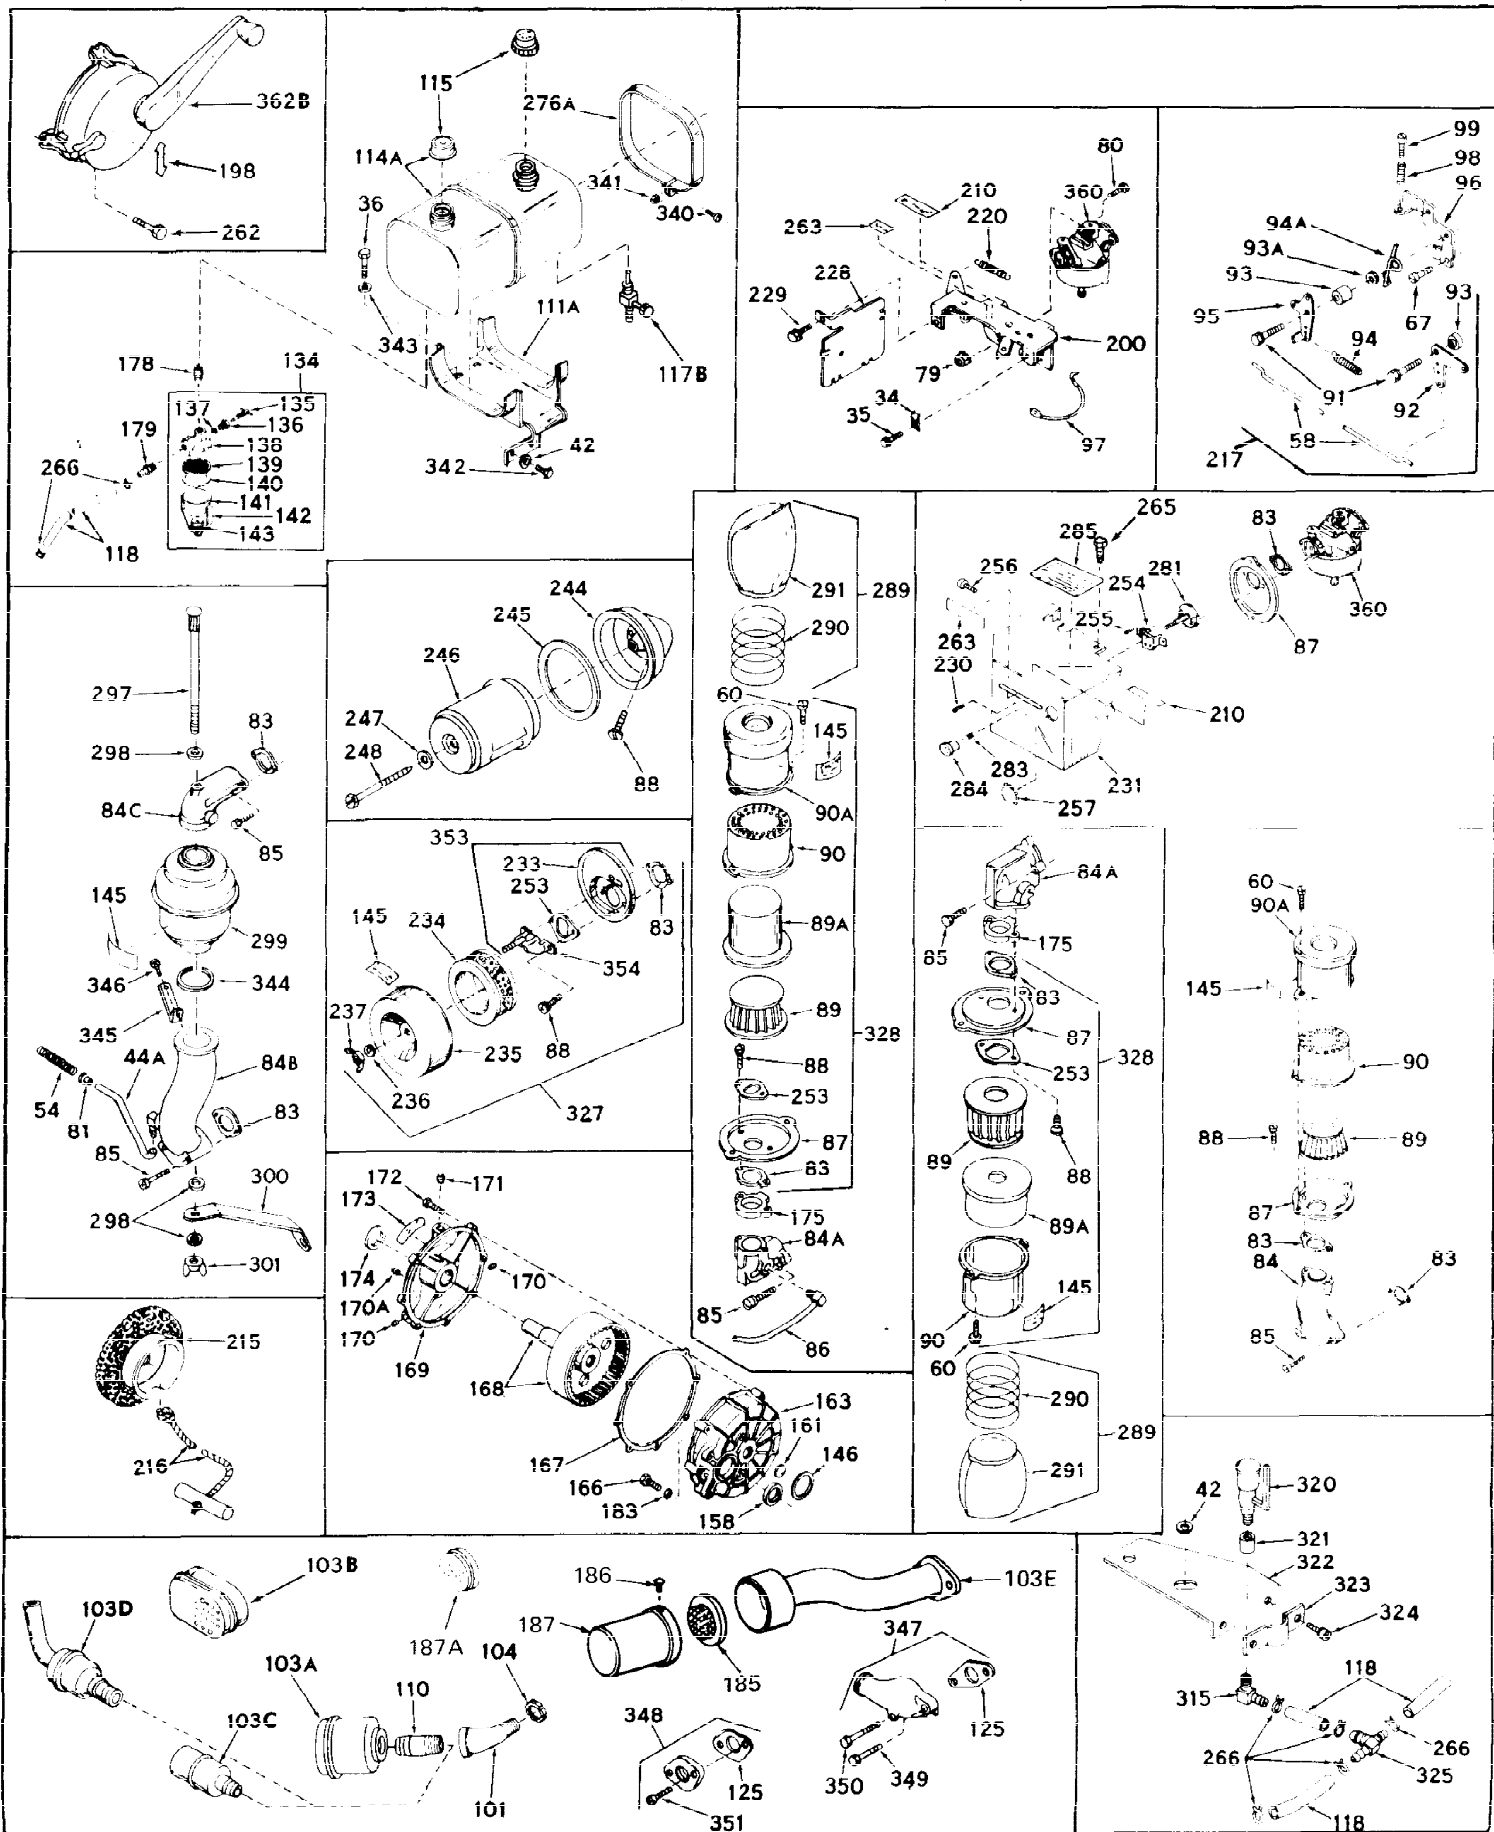

Ref #	Part Number	Qty	Description
34	27793	0	Clip, Conduit
35	28942	0	Screw
36	650694	0	Screw, Hex hd. cap, 5/16-18 x 2
36	650695	0	Screw, Hex hd. cap, 5/16-18 x 2-1/4 (Grade 8
36	650697	0	Screw, Hex hd. cap, 5/16-18 x 2-1/2
42	26073	0	Washer, Connecting rod bolt
54	28819	0	Spring, Fuel line
54	31778	0	Spring, Coil
60	650152	0	Screw
67	650399	0	Screw, Phil. fil. hd. Sems, 10-32 x 5/8
79	29752	0	Nut
80	650572	0	Screw
83	27272	0	Gasket, Air cleaner
85	29786	0	Screw
85	650163	0	Screw, Fil. hd. Sems, 10-32 x 7/8
85	650416	0	Screw, Rd. hd. Sems, 10-32 x 1
85	650605	0	Screw
88	650521	0	Screw
88	28820	0	Screw
88	650399	0	Screw, Phil. fil. hd. Sems, 10-32 x 5/8
91	30312	0	Screw, Hex washer hd. Sems, 10-32 x 1/2
98	28569	0	Spring, Compression
98	32924	0	Spring, Compression
99	29500	0	Screw, Fil. hd. mach., Sems, 8-32 x 3/4
99	650223	0	Screw, Fil. slotted hd. Sems, 8-32 x 5/8
99	650688	0	Screw, Hex hd., 10-32 x 1-5/16" (Drilled
104	28443	0	Nut, Conduit (1/8" thick)
104	32862	0	Nut, Conduit (1/4" thick)
115	32387A	0	Cap, Fuel filler (Charcoal Plastic) (Spurt
115	33032	0	Cap, Fuel filler (Red Plastic) (Spurt
118	29774	0	Line, Fuel (Braided 8.25")
118	30705	0	Line, Fuel (Braided 16")
118	30962	0	Line, Fuel (Braided 32")
125	27930	0	Gasket, Exhaust
145	31752	0	Decal, Air cleaner
146	28451	0	Gasket, Housing
171	24590	0	Plug, Pipe
215	28301	0	Pulley, Starter
216	590343	0	Rope & Handle Assy., Starter
228	30820	0	Baffle, Heat
229	28942	0	Screw
230	650257	0	Screw, Pan hd. Sems, 8-32 x 5/16
233	32380	0	Bracket, Air cleaner
234	30804	0	Element, Air cleaner
235	30805	0	Cover, Air cleaner
236	31481	0	Washer, Copper
237	650513	0	Nut, Wing
253	30767	0	Spacer, Air cleaner
255	28820	0	Screw
256	650760	0	Screw
257	31291	0	Plug, Cover
262	29716	0	Screw
265	650701	0	Screw, Hex washer hd. shakeproof,
266	26460	0	Clamp, Fuel line
289	730512	0	Kit, Pre-cleaner