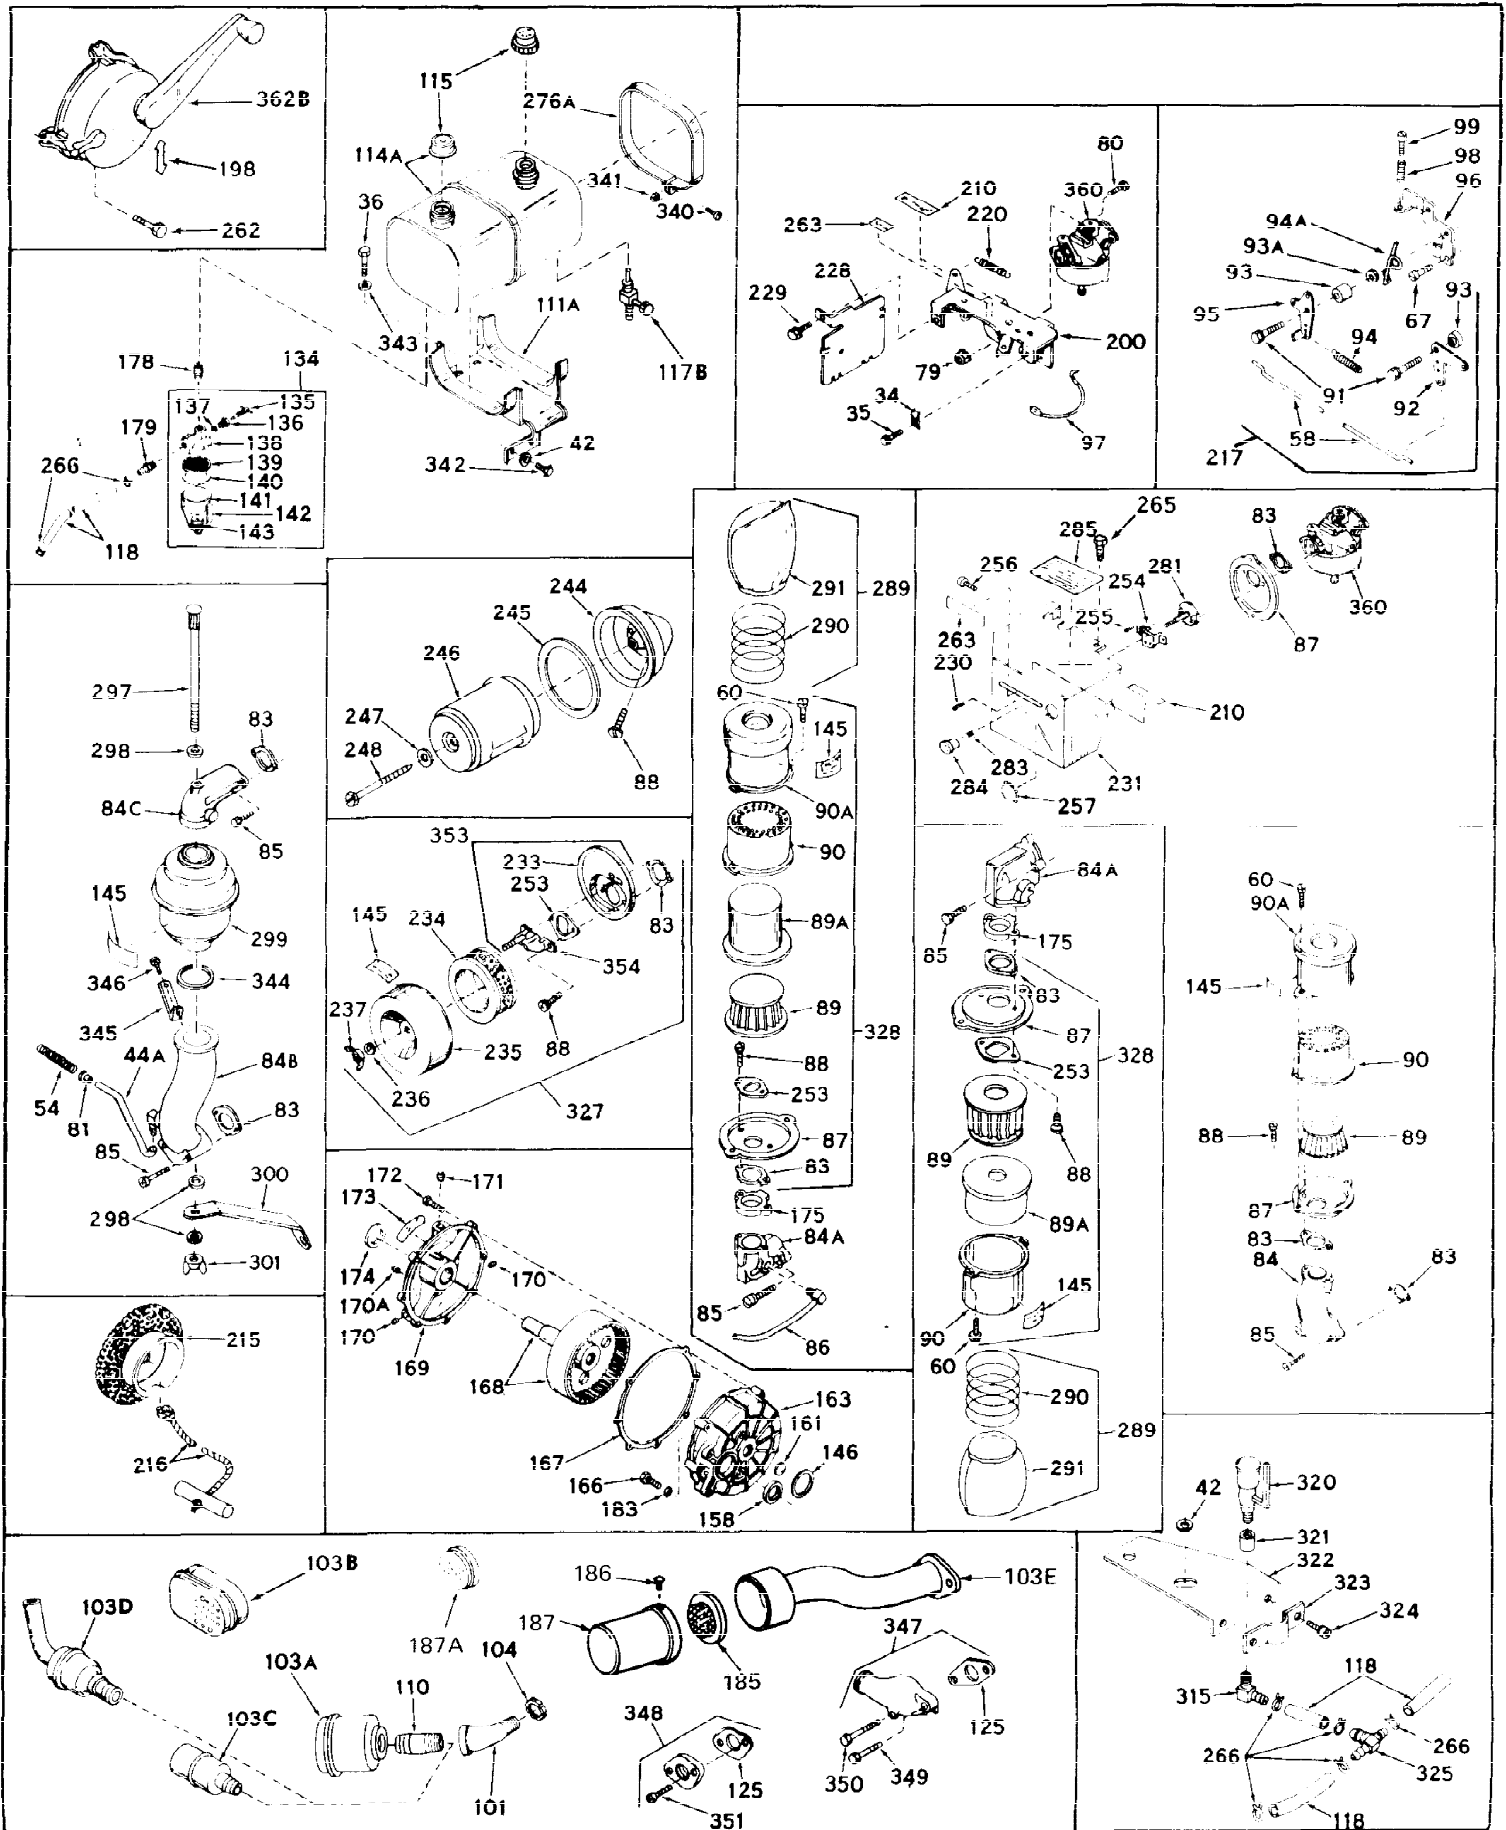

Ref #	Part Number	Qty	Description
34	27793	0	Clip, Conduit
35	28942	0	Screw
36	650694	0	Screw, Hex hd. cap, 5/16-18 x 2
36	650695	0	Screw, Hex hd. cap, 5/16-18 x 2-1/4 (Grade 8
36	650697	0	Screw, Hex hd. cap, 5/16-18 x 2-1/2
42	26073	0	Washer, Connecting rod bolt
54	28819	0	Spring, Fuel line
54	31778	0	Spring, Coil
60	650152	0	Screw
67	650399	0	Screw, Phil. fil. hd. Sems, 10-32 x 5/8
79	29752	0	Nut
80	650572	0	Screw
83	27272	0	Gasket, Air cleaner
85	29786	0	Screw
85	650163	0	Screw, Fil. hd. Sems, 10-32 x 7/8
85	650416	0	Screw, Rd. hd. Sems, 10-32 x 1
85	650605	0	Screw
88	650521	0	Screw
88	28820	0	Screw
88	650399	0	Screw, Phil. fil. hd. Sems, 10-32 x 5/8
91	30312	0	Screw, Hex washer hd. Sems, 10-32 x 1/2
98	28569	0	Spring, Compression
98	32924	0	Spring, Compression
99	29500	0	Screw, Fil. hd. mach., Sems, 8-32 x 3/4
99	650223	0	Screw, Fil. slotted hd. Sems, 8-32 x 5/8
99	650688	0	Screw, Hex hd., 10-32 x 1-5/16" (Drilled
101	30209	0	Elbow, Exhaust (45ø)
103C	31287	0	Muffler
104	28443	0	Nut, Conduit (1/8" thick)
104	32862	0	Nut, Conduit (1/4" thick)
115	32387A	0	Cap, Fuel filler (Charcoal Plastic) (Spurt
115	33032	0	Cap, Fuel filler (Red Plastic) (Spurt
118	29774	0	Line, Fuel (Braided 8.25")
118	30705	0	Line, Fuel (Braided 16")
118	30962	0	Line, Fuel (Braided 32")
125	27930	0	Gasket, Exhaust
145	31752	0	Decal, Air cleaner
146	28451	0	Gasket, Housing
171	24590	0	Plug, Pipe
215	28301	0	Pulley, Starter
216	590343	0	Rope & Handle Assy., Starter
228	30820	0	Baffle, Heat
229	28942	0	Screw
230	650257	0	Screw, Pan hd. Sems, 8-32 x 5/16
233	32380	0	Bracket, Air cleaner
234	30804	0	Element, Air cleaner
235	30805	0	Cover, Air cleaner
236	31481	0	Washer, Copper
237	650513	0	Nut, Wing
253	30767	0	Spacer, Air cleaner
255	28820	0	Screw
256	650760	0	Screw
257	31291	0	Plug, Cover
262	29716	0	Screw
265	650701	0	Screw, Hex washer hd. shakeproof,