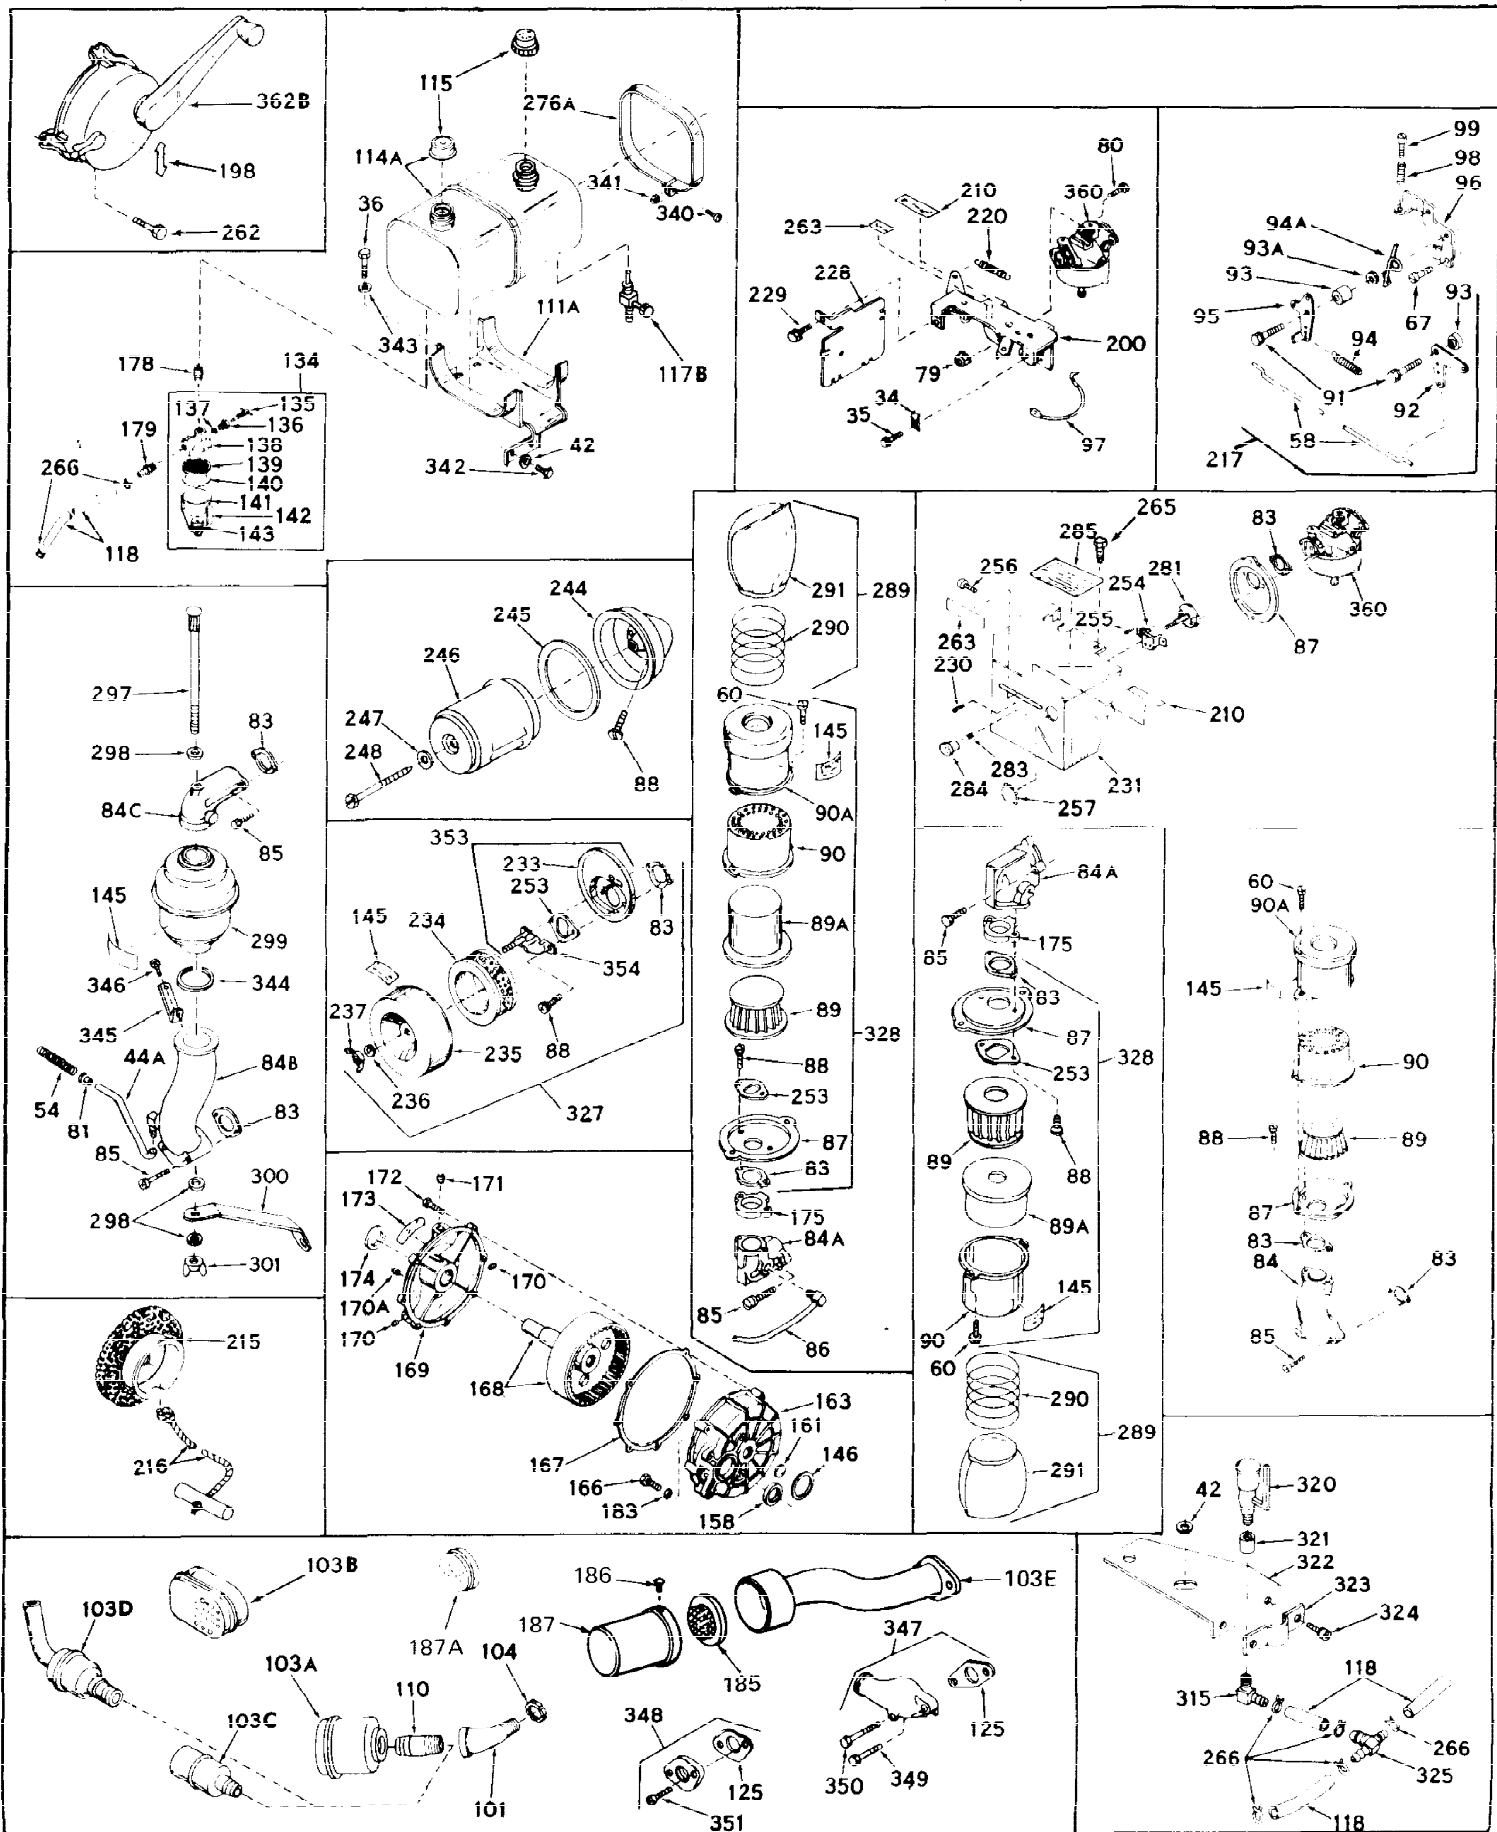

Ref #	Part Number	Qty	Description
34	27793	0	Clip, Conduit
35	28942	0	Screw
36	650694	0	Screw, Hex hd. cap, 5/16-18 x 2
36	650695	0	Screw, Hex hd. cap, 5/16-18 x 2-1/4 (Grade 8
36	650697	0	Screw, Hex hd. cap, 5/16-18 x 2-1/2
42	26073	0	Washer, Connecting rod bolt
54	28819	0	Spring, Fuel line
54	31778	0	Spring, Coil
60	650152	0	Screw
67	650399	0	Screw, Phil. fil. hd. Sems, 10-32 x 5/8
79	29752	0	Nut
80	650572	0	Screw
83	27272	0	Gasket, Air cleaner
85	29786	0	Screw
85	650163	0	Screw, Fil. hd. Sems, 10-32 x 7/8
85	650416	0	Screw, Rd. hd. Sems, 10-32 x 1
85	650605	0	Screw
88	650521	0	Screw
88	28820	0	Screw
88	650399	0	Screw, Phil. fil. hd. Sems, 10-32 x 5/8
91	30312	0	Screw, Hex washer hd. Sems, 10-32 x 1/2
98	28569	0	Spring, Compression
98	32924	0	Spring, Compression
99	29500	0	Screw, Fil. hd. mach., Sems, 8-32 x 3/4
99	650223	0	Screw, Fil. slotted hd. Sems, 8-32 x 5/8
99	650688	0	Screw, Hex hd., 10-32 x 1-5/16" (Drilled
101	30209	0	Elbow, Exhaust (45ø)
103A	29633	0	Muffler
104	28443	0	Nut, Conduit (1/8" thick)
104	32862	0	Nut, Conduit (1/4" thick)
110	30244	0	Nipple, Exhaust pipe (2-1/2")
115	32387A	0	Cap, Fuel filler (Charcoal Plastic) (Spurt
115	33032	0	Cap, Fuel filler (Red Plastic) (Spurt
118	29774	0	Line, Fuel (Braided 8.25")
118	30705	0	Line, Fuel (Braided 16")
118	30962	0	Line, Fuel (Braided 32")
125	27930	0	Gasket, Exhaust
145	31752	0	Decal, Air cleaner
146	28451	0	Gasket, Housing
171	24590	0	Plug, Pipe
215	28301	0	Pulley, Starter
216	590343	0	Rope & Handle Assy., Starter
228	30820	0	Baffle, Heat
229	28942	0	Screw
230	650257	0	Screw, Pan hd. Sems, 8-32 x 5/16
233	32380	0	Bracket, Air cleaner
234	30804	0	Element, Air cleaner
235	30805	0	Cover, Air cleaner
236	31481	0	Washer, Copper
237	650513	0	Nut, Wing
253	30767	0	Spacer, Air cleaner
255	28820	0	Screw
256	650760	0	Screw
257	31291	0	Plug, Cover
262	29716	0	Screw