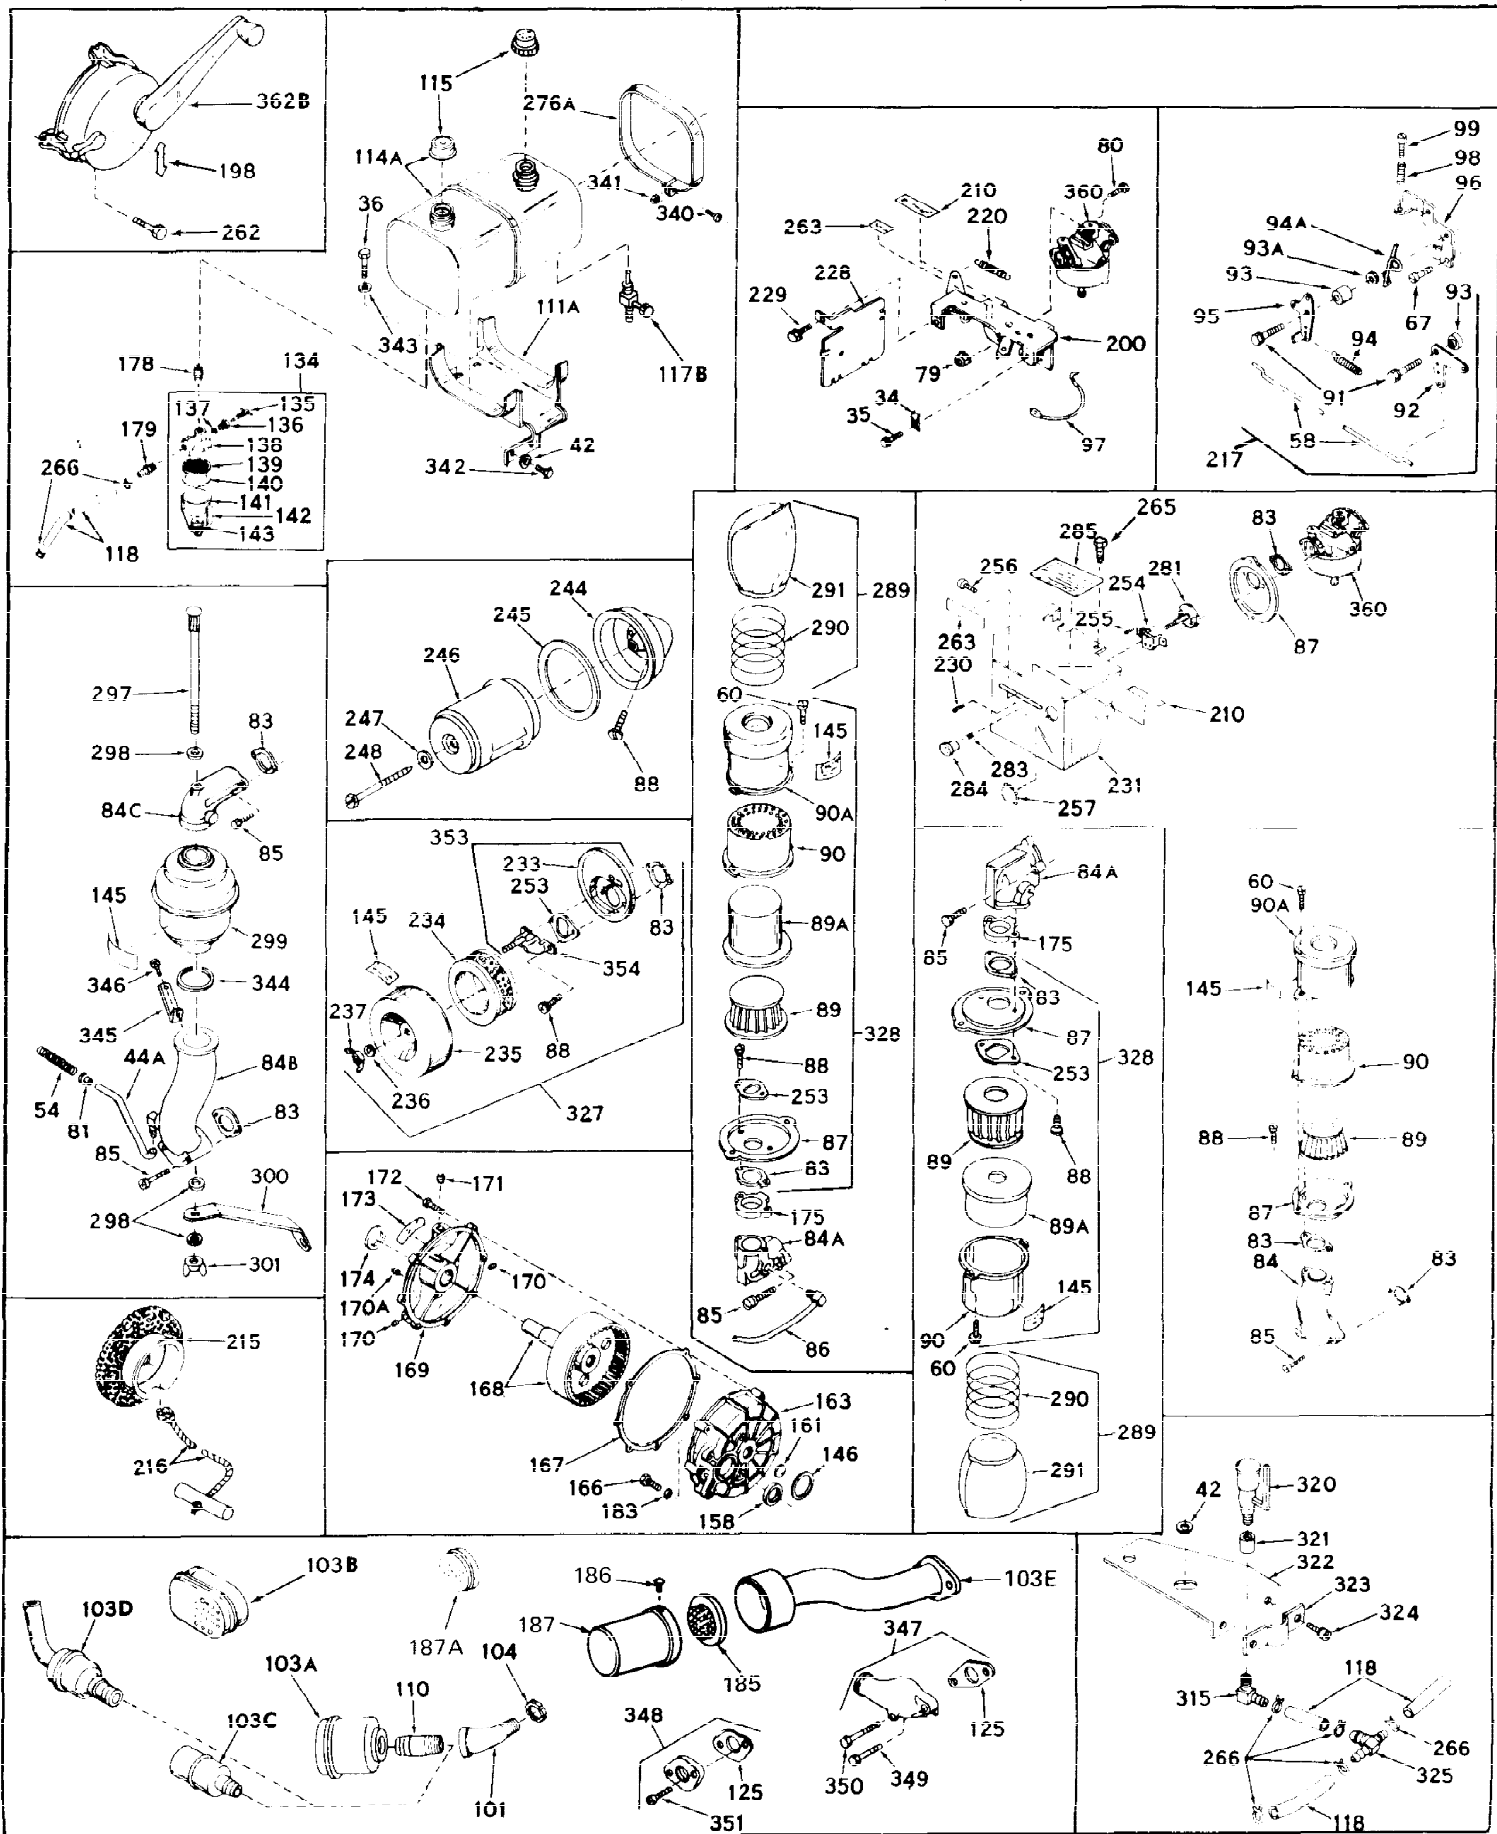

Ref #	Part Number	Qty	Description
34	27793	0	Clip, Conduit
35	28942	0	Screw
36	650694	0	Screw, Hex hd. cap, 5/16-18 x 2
36	650695	0	Screw, Hex hd. cap, 5/16-18 x 2-1/4 (Grade 8
36	650697	0	Screw, Hex hd. cap, 5/16-18 x 2-1/2
42	26073	0	Washer, Connecting rod bolt
54	28819	0	Spring, Fuel line
54	31778	0	Spring, Coil
60	650152	0	Screw
67	650399	0	Screw, Phil. fil. hd. Sems, 10-32 x 5/8
79	29752	0	Nut
80	650572	0	Screw
83	27272	0	Gasket, Air cleaner
85	29786	0	Screw
85	650163	0	Screw, Fil. hd. Sems, 10-32 x 7/8
85	650416	0	Screw, Rd. hd. Sems, 10-32 x 1
85	650605	0	Screw
87	31691	0	Bracket, Air cleaner
88	28820	0	Screw
88	650399	0	Screw, Phil. fil. hd. Sems, 10-32 x 5/8
88	650521	0	Screw
89	30727	0	Element, Air cleaner
90	31692	0	Body, Air cleaner
91	30312	0	Screw, Hex washer hd. Sems, 10-32 x 1/2
98	28569	0	Spring, Compression
98	32924	0	Spring, Compression
99	29500	0	Screw, Fil. hd. mach., Sems, 8-32 x 3/4
99	650223	0	Screw, Fil. slotted hd. Sems, 8-32 x 5/8
99	650688	0	Screw, Hex hd., 10-32 x 1-5/16" (Drilled
101	30209	0	Elbow, Exhaust (45ø)
103A	29633	0	Muffler
104	28443	0	Nut, Conduit (1/8" thick)
104	32862	0	Nut, Conduit (1/4" thick)
110	30244	0	Nipple, Exhaust pipe (2-1/2")
115	32387A	0	Cap, Fuel filler (Charcoal Plastic) (Spurt
115	33032	0	Cap, Fuel filler (Red Plastic) (Spurt
118	29774	0	Line, Fuel (Braided 8.25")
118	30705	0	Line, Fuel (Braided 16")
118	30962	0	Line, Fuel (Braided 32")
125	27930	0	Gasket, Exhaust
145	31752	0	Decal, Air cleaner
146	28451	0	Gasket, Housing
171	24590	0	Plug, Pipe
215	28301	0	Pulley, Starter
216	590343	0	Rope & Handle Assy., Starter
228	30820	0	Baffle, Heat
229	28942	0	Screw
230	650257	0	Screw, Pan hd. Sems, 8-32 x 5/16
253	30767	0	Spacer, Air cleaner
255	28820	0	Screw
256	650760	0	Screw
257	31291	0	Plug, Cover
262	29716	0	Screw
265	650701	0	Screw, Hex washer hd. shakeproof,
266	26460	0	Clamp, Fuel line