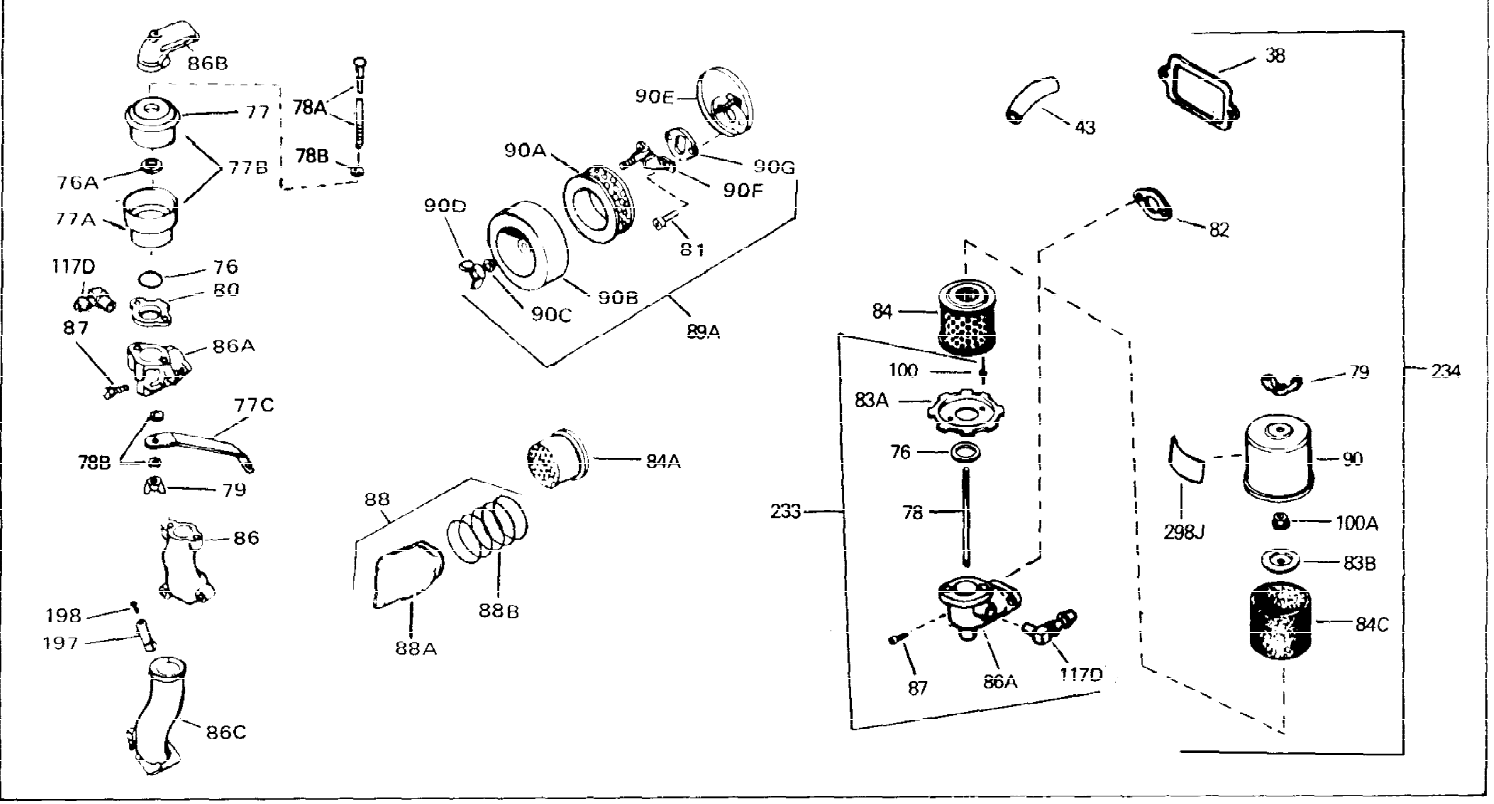

Ref #	Part Number	Qty	Description
35	26073	0	Washer, Connecting rod bolt
35	650570	0	Washer, Flat
35	650691	0	Washer, Flat
36	650694A	0	Screw, Hex flange hd., 5/16-18 x 2
36	650695A	0	Screw, Hex flange hd., 5/16-18 x 2-1/4
36	650697A	0	Screw, Hex flange hd., 5/16-18 x 2-1/2
38	27896	0	Gasket, Breather cover
43	27627	0	Tube, Breather
81	28820	0	Screw
81	30196	0	Screw
81	650521	0	Screw
82	27272	0	Gasket, Air cleaner
86A	34697	0	Elbow, Air cleaner
89A	730128	0	Cleaner Assy., Air
111A	31694	0	Bracket, Fuel tank
113	650561	0	Screw
117B	33053	0	Valve, Fuel strainer & shut-off
117A	29683	0	Strainer & Shut-off
121E	391026	0	Muffler
121A	29633	0	Muffler
124A	33171	0	Screen, Muffler
124B	33185	0	Cover & Tube, Muffler
124	650578	0	Screw
125	27930	0	Gasket, Exhaust
129	32862	0	Nut, Conduit (1/4" thick)
130	30244	0	Nipple, Exhaust pipe (2-1/2")
131	30209	0	Elbow, Exhaust (45°)
134	31288	0	Muffler Adapter Kit
135	730130	0	Muffler Adapter Kit
136	6021A	0	Screw, Hex flange hd., 5/16-18 x 1-1/2
137	650697A	0	Screw, Hex flange hd., 5/16-18 x 2-1/2
138	30196	0	Screw
201B	31697	0	Strap, Fuel tank
202	29212	0	Screw
203	6202	0	Screw
210	29752	0	Nut
233	34819	0	Elbow Assy., Air cleaner
234	730561	0	Air Cleaner Kit, Dual Element upright,
273	650687	0	Screw, Pan hd. self-tap, 10-32 x 5/16