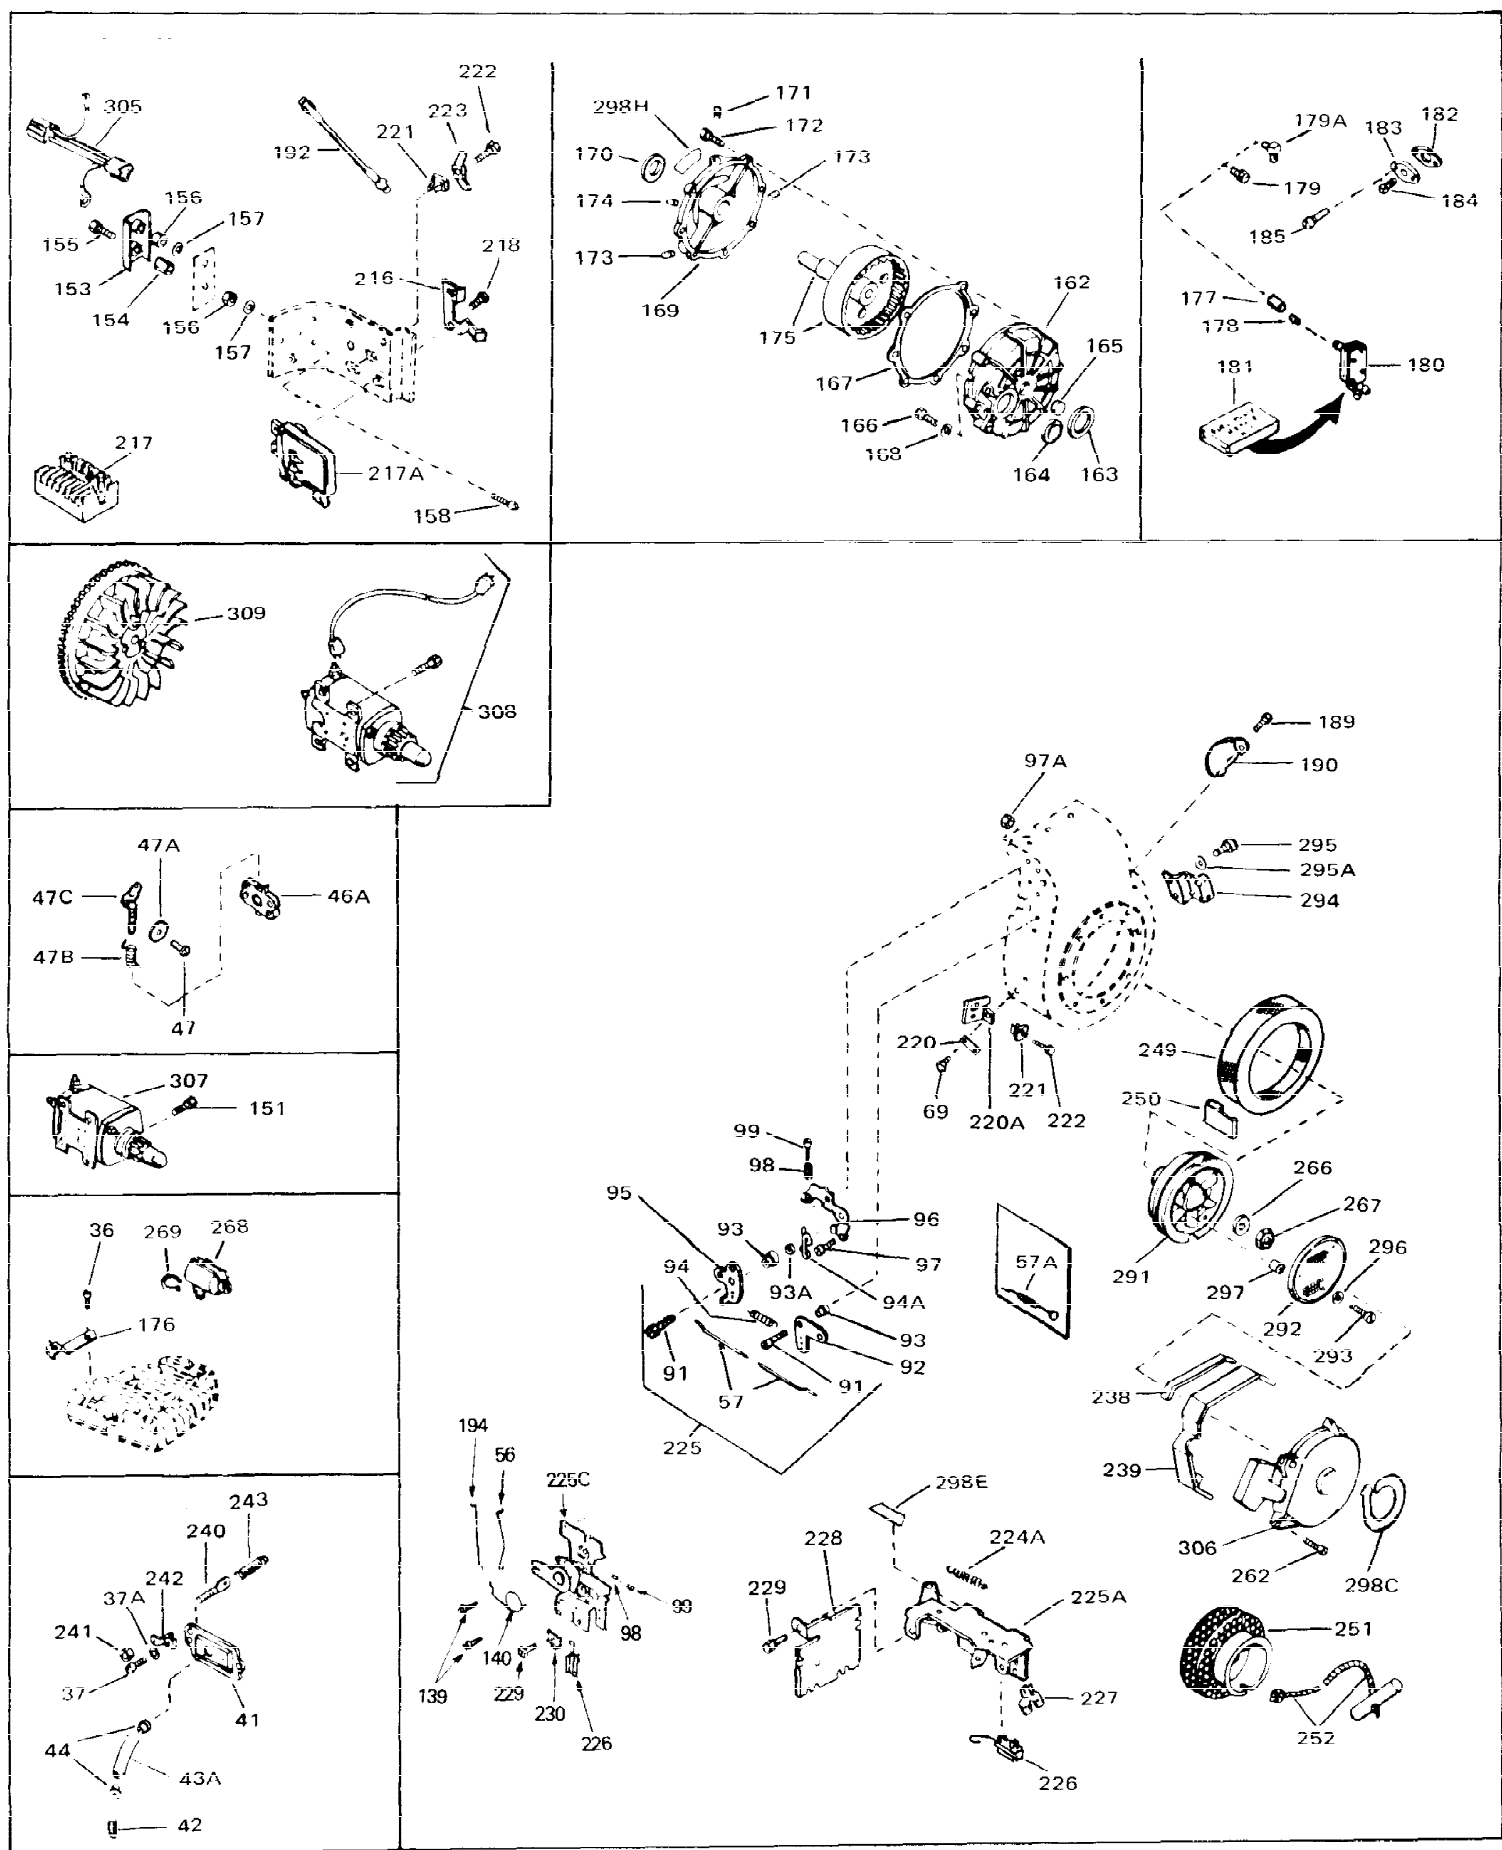

Ref #	Part Number	Qty	Description
36	650694A	0	Screw, Hex flange hd., 5/16-18 x 2
36	650695A	0	Screw, Hex flange hd., 5/16-18 x 2-1/4
36	650697A	0	Screw, Hex flange hd., 5/16-18 x 2-1/2
37	650128	0	Screw
37	650597	0	Screw, Hex washer hd., 10-24 x 5/8
37A	27261	0	Washer, Flat
41	28425	0	Cover, Valve chamber
56	31710	0	Link, Throttle
69	29747A	0	Screw
98	32924	0	Spring, Compression
98	28569	0	Spring, Compression
98	31342	0	Spring, Compression
99	29500	0	Screw, Fil. hd. mach., Sems, 8-32 x 3/4
99	650549	0	Screw
99	650688	0	Screw, Hex hd., 10-32 x 1-5/16" (Drilled
182	32683	0	Gasket, Fuel pump
183	32955	0	Cover, Fuel pump pad
184	9556	0	Plug, Oil drain (Sq. hd. pipe, 1/8-27)
185	30688	0	Screw, Hex hd. Sems, 1/4-20 x 1/2
225	730152	0	Control Assy., Speed
227	33177	0	Terminal
262	29716	0	Screw
266	650815	0	Washer, Belleville
267	8115	0	Nut, Hex
305	33018	0	Harness, Adapter
306	590420	0	Starter, Rewind
308	32386	0	Starter Motor Kit (110-120 Volt)
308	32901	0	Starter Motor Kit (110-120 Volt)
308	33328	0	Starter Motor Kit (110-120 Volt)
308	33328A	0	Starter Motor Kit (110-120 Volt)
308	33518	0	Starter Motor Kit (110-120 Volt)
308	33518A	0	Starter Motor Kit (110-120 Volt)
308	33518B	0	Starter Motor Kit (110-120 Volt)
309	30811A	0	Flywheel