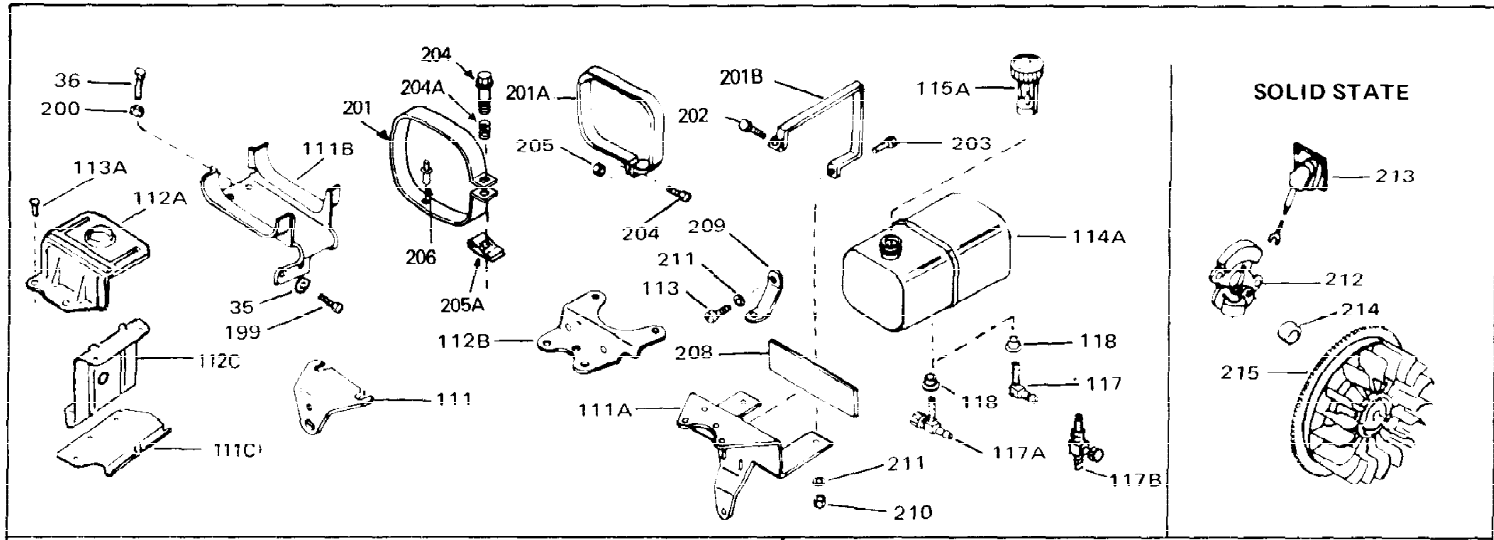

Ref #	Part Number	Qty	Description
35	26073	0	Washer, Connecting rod bolt
35	650570	0	Washer, Flat
35	650691	0	Washer, Flat
36	650694A	0	Screw, Hex flange hd., 5/16-18 x 2
36	650695A	0	Screw, Hex flange hd., 5/16-18 x 2-1/4
36	650697A	0	Screw, Hex flange hd., 5/16-18 x 2-1/2
38	27896	0	Gasket, Breather cover
43	27627	0	Tube, Breather
81	28820	0	Screw
81	30196	0	Screw
81	650521	0	Screw
82	27272	0	Gasket, Air cleaner
86A	34697	0	Elbow, Air cleaner
89A	730128	0	Cleaner Assy., Air
111A	31694	0	Bracket, Fuel tank
113	650561	0	Screw
117B	33053	0	Valve, Fuel strainer & shut-off
117A	29683	0	Strainer & Shut-off
121E	391026	0	Muffler
121A	29633	0	Muffler
124A	33171	0	Screen, Muffler
124B	33185	0	Cover & Tube, Muffler
124	650578	0	Screw
125	27930	0	Gasket, Exhaust
129	32862	0	Nut, Conduit (1/4" thick)
130	30244	0	Nipple, Exhaust pipe (2-1/2")
131	30209	0	Elbow, Exhaust (45°)
134	31288	0	Muffler Adapter Kit
135	730130	0	Muffler Adapter Kit
136	6021A	0	Screw, Hex flange hd., 5/16-18 x 1-1/2
137	650697A	0	Screw, Hex flange hd., 5/16-18 x 2-1/2
138	30196	0	Screw
201B	31697	0	Strap, Fuel tank
202	29212	0	Screw
203	6202	0	Screw
210	29752	0	Nut
233	34819	0	Elbow Assy., Air cleaner
234	730561	0	Air Cleaner Kit, Dual Element upright,
273	650687	0	Screw, Pan hd. self-tap, 10-32 x 5/16