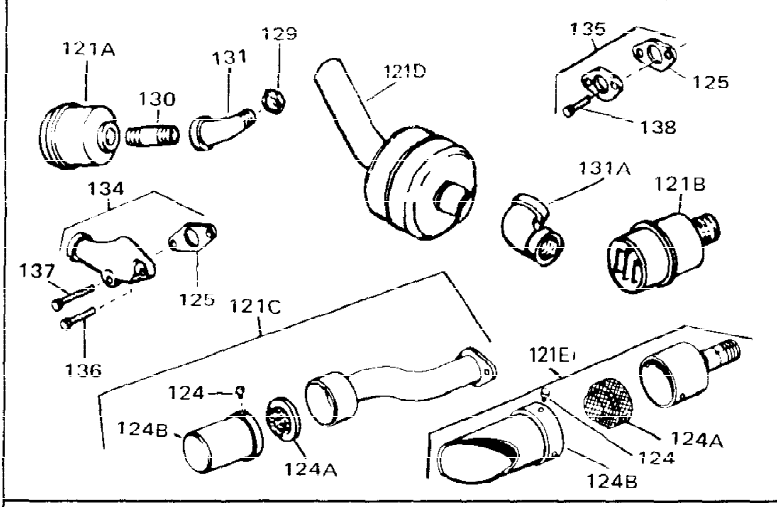

Ref #	Part Number	Qty	Description
35	26073	0	Washer, Connecting rod bolt
35	650570	0	Washer, Flat
35	650691	0	Washer, Flat
36	650694A	0	Screw, Hex flange hd., 5/16-18 x 2
36	650695A	0	Screw, Hex flange hd., 5/16-18 x 2-1/4
36	650697A	0	Screw, Hex flange hd., 5/16-18 x 2-1/2
38	27896	0	Gasket, Breather cover
43	27627	0	Tube, Breather
81	28820	0	Screw
81	30196	0	Screw
81	650521	0	Screw
82	27272	0	Gasket, Air cleaner
86A	34697	0	Elbow, Air cleaner
89A	730128	0	Cleaner Assy., Air
111A	31694	0	Bracket, Fuel tank
113	650561	0	Screw
117B	33053	0	Valve, Fuel strainer & shut-off
117A	29683	0	Strainer & Shut-off
121E	391026	0	Muffler
121A	29633	0	Muffler
124A	33171	0	Screen, Muffler
124B	33185	0	Cover & Tube, Muffler
124	650578	0	Screw
125	27930	0	Gasket, Exhaust
129	32862	0	Nut, Conduit (1/4" thick)
130	30244	0	Nipple, Exhaust pipe (2-1/2")
131	30209	0	Elbow, Exhaust (45°)
134	31288	0	Muffler Adapter Kit
135	730130	0	Muffler Adapter Kit
136	6021A	0	Screw, Hex flange hd., 5/16-18 x 1-1/2
137	650697A	0	Screw, Hex flange hd., 5/16-18 x 2-1/2
138	30196	0	Screw
201B	31697	0	Strap, Fuel tank
202	29212	0	Screw
203	6202	0	Screw
210	29752	0	Nut
233	34819	0	Elbow Assy., Air cleaner
234	730561	0	Air Cleaner Kit, Dual Element upright,
273	650687	0	Screw, Pan hd. self-tap, 10-32 x 5/16