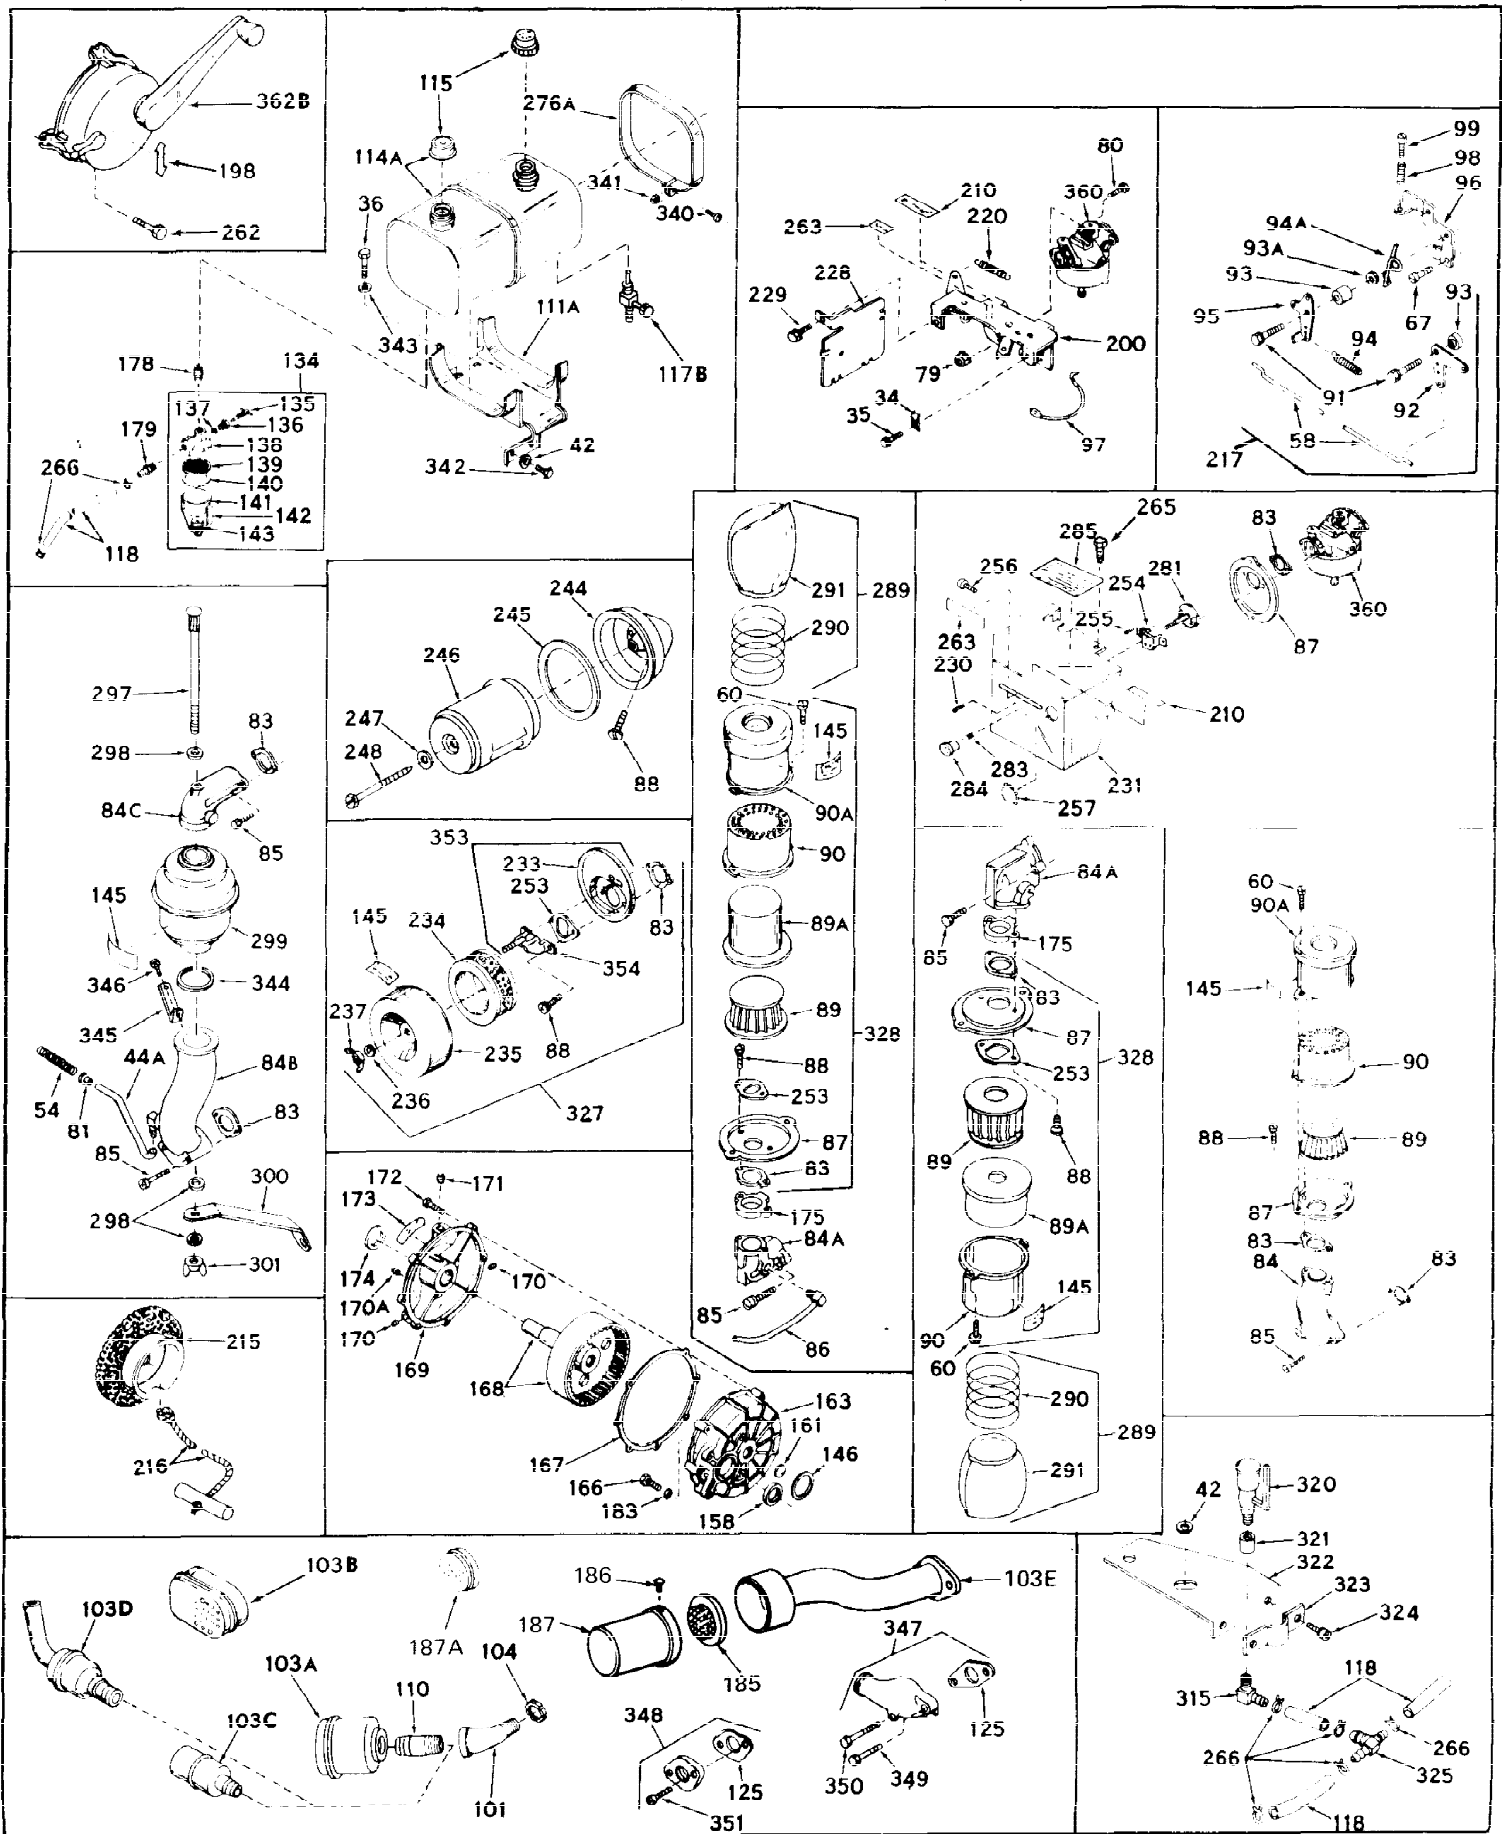

Ref #	Part Number	Qty	Description
34	27793	0	Clip, Conduit
35	28942	0	Screw
36	650694	0	Screw, Hex hd. cap, 5/16-18 x 2
36	650695	0	Screw, Hex hd. cap, 5/16-18 x 2-1/4 (Grade 8)
36	650697	0	Screw, Hex hd. cap, 5/16-18 x 2-1/2
42	26073	0	Washer, Connecting rod bolt
54	28819	0	Spring, Fuel line
54	31778	0	Spring, Coil
60	650152	0	Screw
67	650399	0	Screw, Phil. fil. hd. Sems, 10-32 x 5/8
79	29752	0	Nut
80	650572	0	Screw
83	27272	0	Gasket, Air cleaner
85	29786	0	Screw
85	650163	0	Screw, Fil. hd. Sems, 10-32 x 7/8
85	650416	0	Screw, Rd. hd. Sems, 10-32 x 1
85	650605	0	Screw
88	650521	0	Screw
88	28820	0	Screw
88	650399	0	Screw, Phil. fil. hd. Sems, 10-32 x 5/8
91	30312	0	Screw, Hex washer hd. Sems, 10-32 x 1/2
98	28569	0	Spring, Compression
98	32924	0	Spring, Compression
99	29500	0	Screw, Fil. hd. mach., Sems, 8-32 x 3/4
99	650223	0	Screw, Fil. slotted hd. Sems, 8-32 x 5/8
99	650688	0	Screw, Hex hd., 10-32 x 1-5/16" (Drilled)
104	28443	0	Nut, Conduit (1/8" thick)
104	32862	0	Nut, Conduit (1/4" thick)
115	32387A	0	Cap, Fuel filler (Charcoal Plastic) (Spurt
115	33032	0	Cap, Fuel filler (Red Plastic) (Spurt
118	29774	0	Line, Fuel (Braided 8.25")
118	30705	0	Line, Fuel (Braided 16")
118	30962	0	Line, Fuel (Braided 32")
125	27930	0	Gasket, Exhaust
145	31752	0	Decal, Air cleaner
146	28451	0	Gasket, Housing
171	24590	0	Plug, Pipe
215	28301	0	Pulley, Starter
216	590343	0	Rope & Handle Assy., Starter
228	30820	0	Baffle, Heat
229	28942	0	Screw
230	650257	0	Screw, Pan hd. Sems, 8-32 x 5/16
233	32380	0	Bracket, Air cleaner
234	30804	0	Element, Air cleaner
235	30805	0	Cover, Air cleaner
236	31481	0	Washer, Copper
237	650513	0	Nut, Wing
253	30767	0	Spacer, Air cleaner
255	28820	0	Screw
256	650760	0	Screw
257	31291	0	Plug, Cover
262	29716	0	Screw
265	650701	0	Screw, Hex washer hd. shakeproof,
266	26460	0	Clamp, Fuel line
289	730512	0	Kit, Pre-cleaner