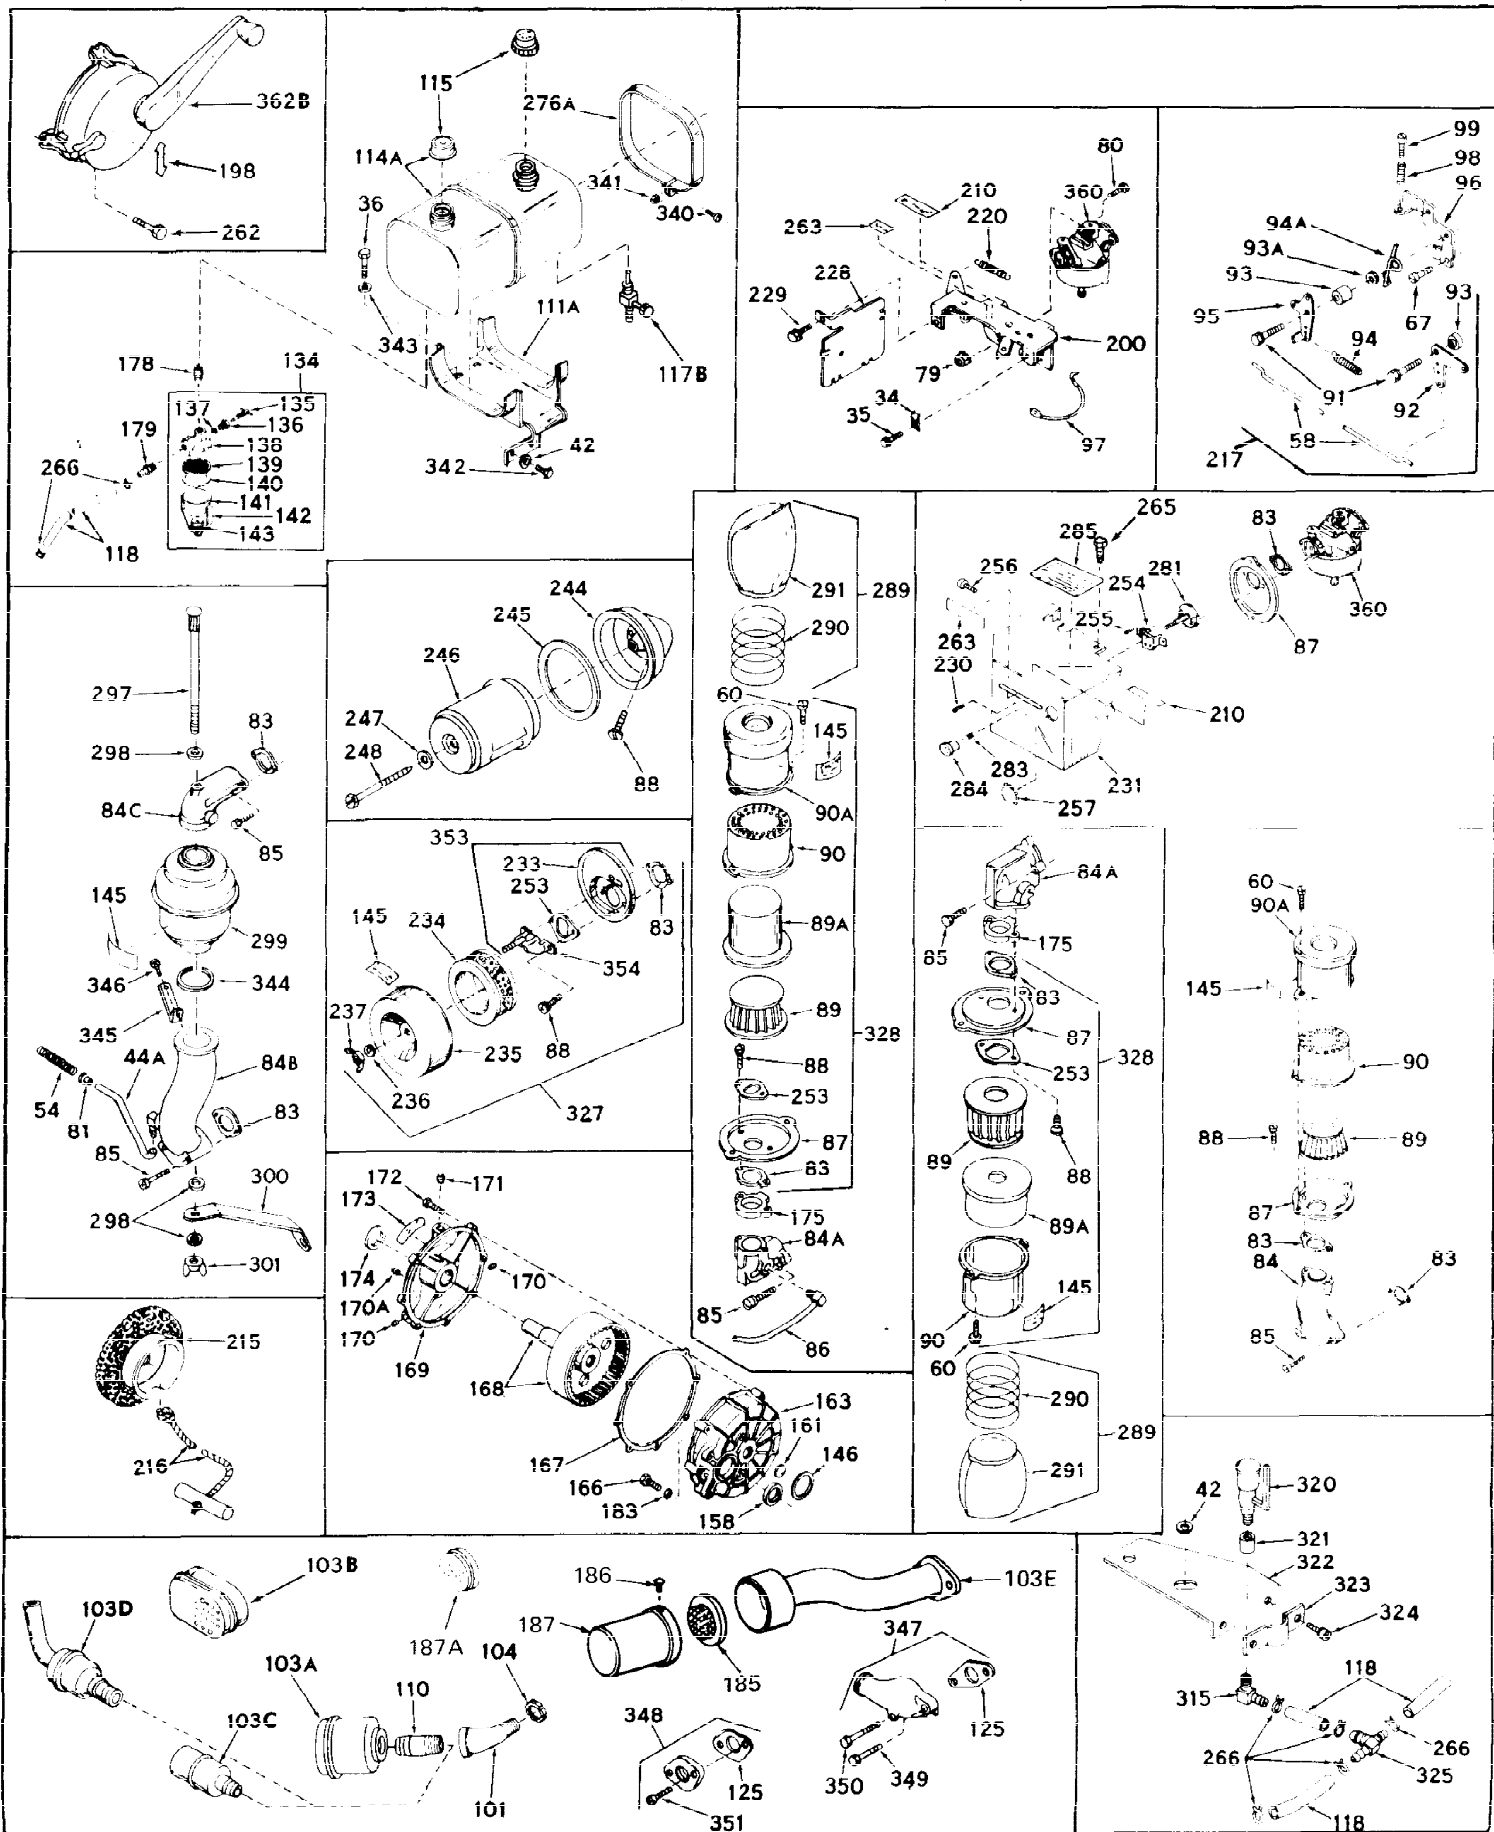

Ref #	Part Number	Qty	Description
34	27793	0	Clip, Conduit
35	28942	0	Screw
36	650694	0	Screw, Hex hd. cap, 5/16-18 x 2
36	650695	0	Screw, Hex hd. cap, 5/16-18 x 2-1/4 (Grade 8
36	650697	0	Screw, Hex hd. cap, 5/16-18 x 2-1/2
42	26073	0	Washer, Connecting rod bolt
54	28819	0	Spring, Fuel line
54	31778	0	Spring, Coil
60	650152	0	Screw
67	650399	0	Screw, Phil. fil. hd. Sems, 10-32 x 5/8
79	29752	0	Nut
80	650572	0	Screw
83	27272	0	Gasket, Air cleaner
85	29786	0	Screw
85	650163	0	Screw, Fil. hd. Sems, 10-32 x 7/8
85	650416	0	Screw, Rd. hd. Sems, 10-32 x 1
85	650605	0	Screw
87	31691	0	Bracket, Air cleaner
88	650399	0	Screw, Phil. fil. hd. Sems, 10-32 x 5/8
88	650521	0	Screw
88	28820	0	Screw
89A	31700	0	Element, Air cleaner
90	31692	0	Body, Air cleaner
91	30312	0	Screw, Hex washer hd. Sems, 10-32 x 1/2
98	28569	0	Spring, Compression
98	32924	0	Spring, Compression
99	29500	0	Screw, Fil. hd. mach., Sems, 8-32 x 3/4
99	650223	0	Screw, Fil. slotted hd. Sems, 8-32 x 5/8
99	650688	0	Screw, Hex hd., 10-32 x 1-5/16" (Drilled
101	30209	0	Elbow, Exhaust (45ø)
103A	29633	0	Muffler
104	28443	0	Nut, Conduit (1/8" thick)
104	32862	0	Nut, Conduit (1/4" thick)
110	30244	0	Nipple, Exhaust pipe (2-1/2")
115	31888	0	Cap, Fuel filler (Kerosene)
115	32387A	0	Cap, Fuel filler (Charcoal Plastic) (Spurt
115	33032	0	Cap, Fuel filler (Red Plastic) (Spurt
118	29774	0	Line, Fuel (Braided 8.25")
118	30705	0	Line, Fuel (Braided 16")
118	30962	0	Line, Fuel (Braided 32")
125	27930	0	Gasket, Exhaust
145	31871	0	Decal, Air cleaner
146	28451	0	Gasket, Housing
171	24590	0	Plug, Pipe
215	28301	0	Pulley, Starter
216	590343	0	Rope & Handle Assy., Starter
228	30820	0	Baffle, Heat
229	28942	0	Screw
230	650257	0	Screw, Pan hd. Sems, 8-32 x 5/16
253	30767	0	Spacer, Air cleaner
255	28820	0	Screw
256	650760	0	Screw
257	31291	0	Plug, Cover
262	29716	0	Screw
265	650701	0	Screw, Hex washer hd. shakeproof,