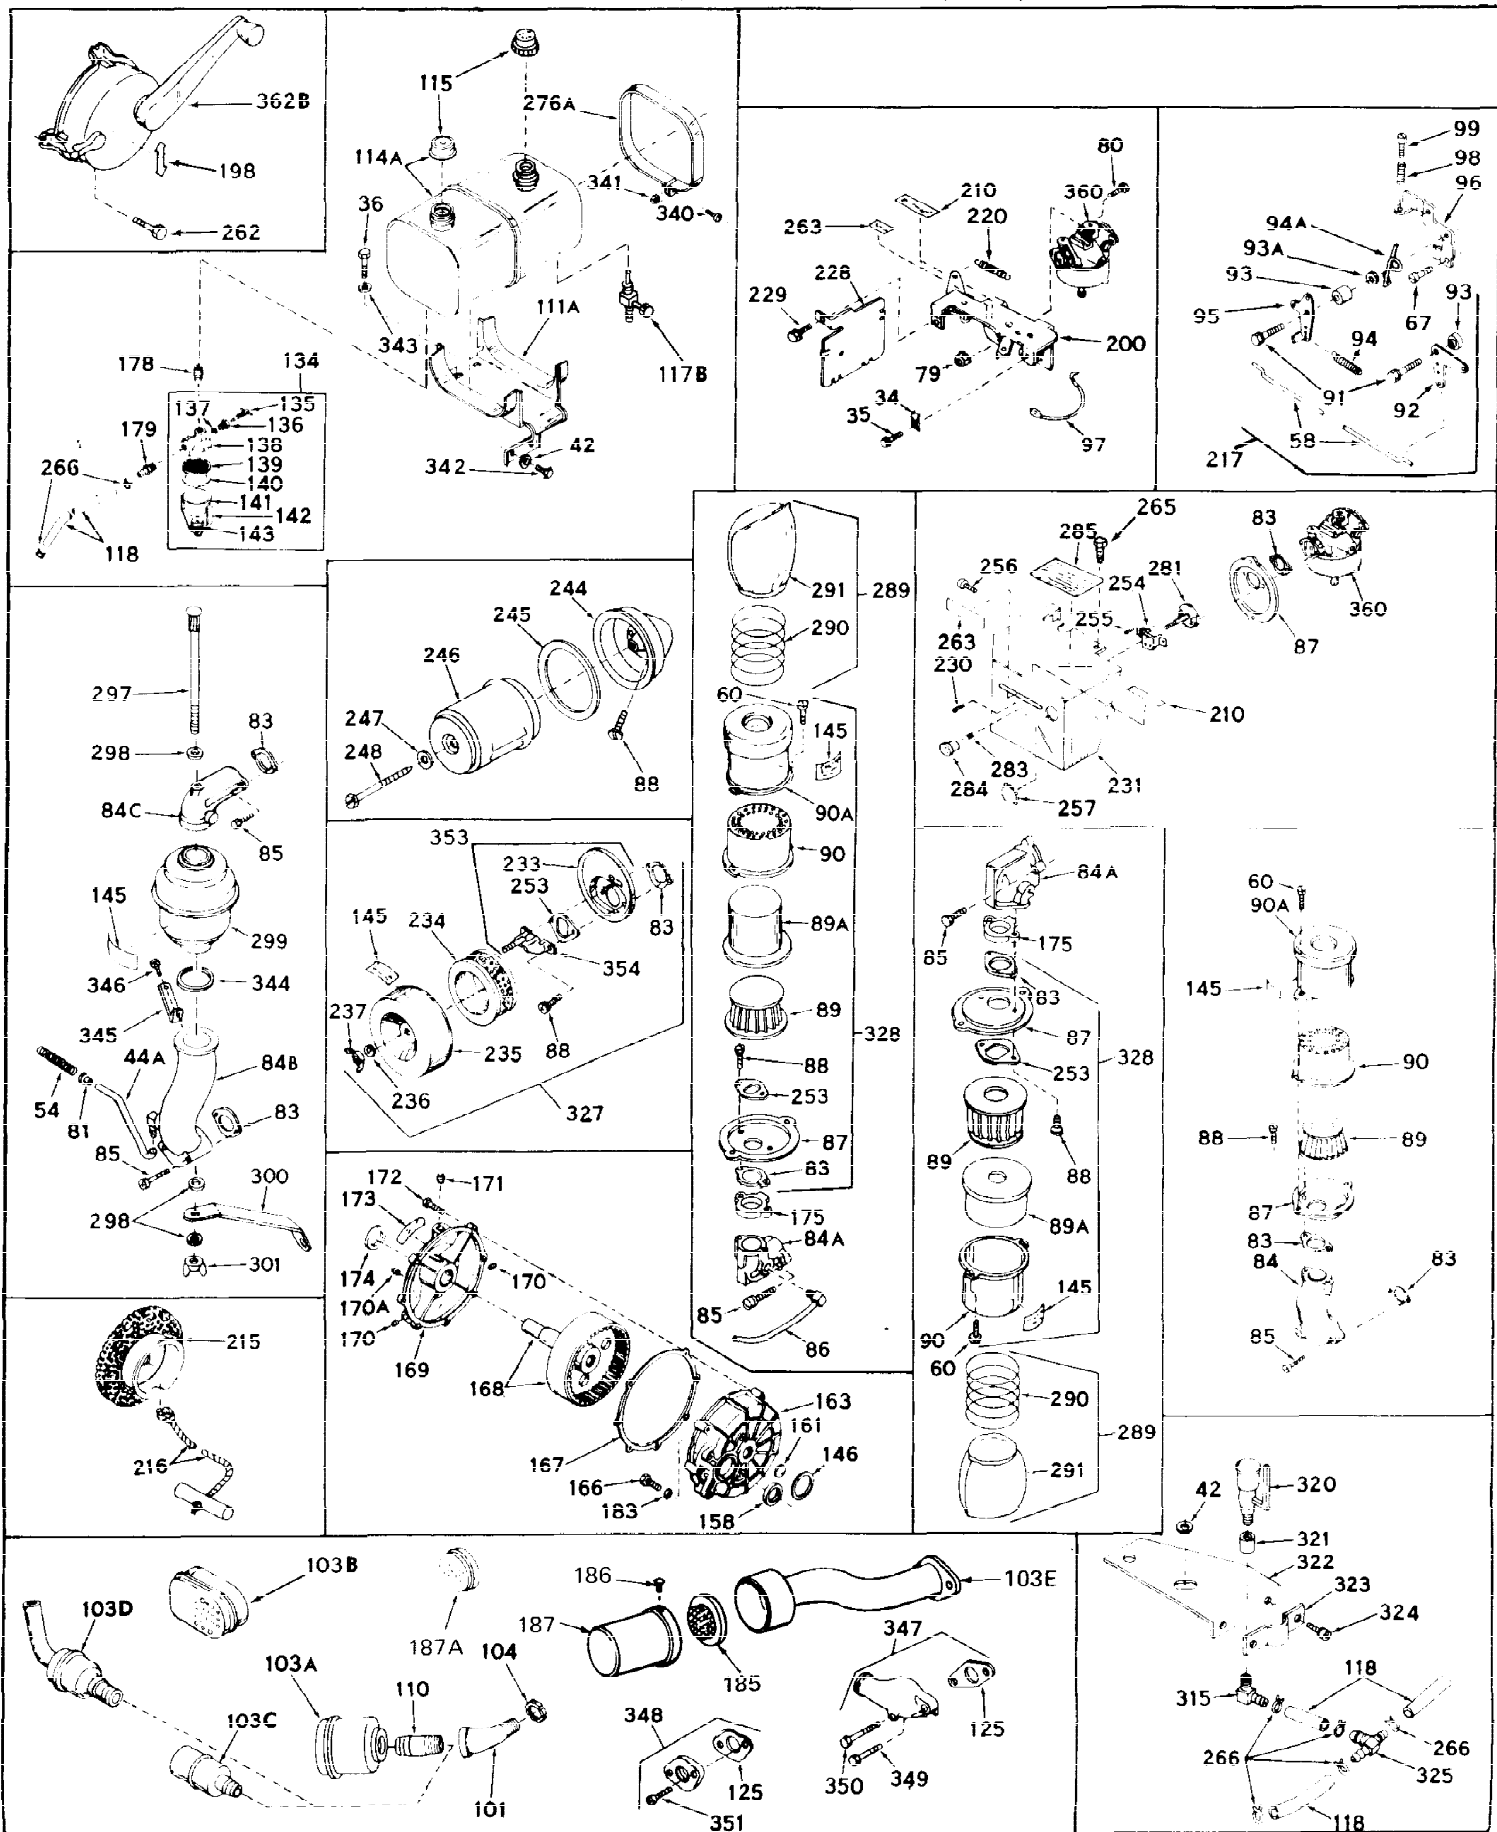

Ref #	Part Number	Qty	Description
34	27793	0	Clip, Conduit
35	28942	0	Screw
36	650694	0	Screw, Hex hd. cap, 5/16-18 x 2
36	650695	0	Screw, Hex hd. cap, 5/16-18 x 2-1/4 (Grade 8)
36	650697	0	Screw, Hex hd. cap, 5/16-18 x 2-1/2
42	26073	0	Washer, Connecting rod bolt
54	28819	0	Spring, Fuel line
54	31778	0	Spring, Coil
60	650152	0	Screw
67	650399	0	Screw, Phil. fil. hd. Sems, 10-32 x 5/8
79	29752	0	Nut
80	650572	0	Screw
83	27272	0	Gasket, Air cleaner
85	29786	0	Screw
85	650163	0	Screw, Fil. hd. Sems, 10-32 x 7/8
85	650416	0	Screw, Rd. hd. Sems, 10-32 x 1
85	650605	0	Screw
88	650521	0	Screw
88	28820	0	Screw
88	650399	0	Screw, Phil. fil. hd. Sems, 10-32 x 5/8
91	30312	0	Screw, Hex washer hd. Sems, 10-32 x 1/2
98	28569	0	Spring, Compression
98	32924	0	Spring, Compression
99	29500	0	Screw, Fil. hd. mach., Sems, 8-32 x 3/4
99	650223	0	Screw, Fil. slotted hd. Sems, 8-32 x 5/8
99	650688	0	Screw, Hex hd., 10-32 x 1-5/16" (Drilled)
101	30209	0	Elbow, Exhaust (45ø)
103A	29633	0	Muffler
104	28443	0	Nut, Conduit (1/8" thick)
104	32862	0	Nut, Conduit (1/4" thick)
110	30244	0	Nipple, Exhaust pipe (2-1/2")
115	31888	0	Cap, Fuel filler (Kerosene)
115	32387A	0	Cap, Fuel filler (Charcoal Plastic) (Spurt)
115	33032	0	Cap, Fuel filler (Red Plastic) (Spurt)
118	29774	0	Line, Fuel (Braided 8.25")
118	30705	0	Line, Fuel (Braided 16")
118	30962	0	Line, Fuel (Braided 32")
125	27930	0	Gasket, Exhaust
145	31752	0	Decal, Air cleaner
146	28451	0	Gasket, Housing
171	24590	0	Plug, Pipe
215	28301	0	Pulley, Starter
216	590343	0	Rope & Handle Assy., Starter
228	30820	0	Baffle, Heat
229	28942	0	Screw
230	650257	0	Screw, Pan hd. Sems, 8-32 x 5/16
233	32380	0	Bracket, Air cleaner
234	30804	0	Element, Air cleaner
235	30805	0	Cover, Air cleaner
236	31481	0	Washer, Copper
237	650513	0	Nut, Wing
253	30767	0	Spacer, Air cleaner
255	28820	0	Screw
256	650760	0	Screw
257	31291	0	Plug, Cover