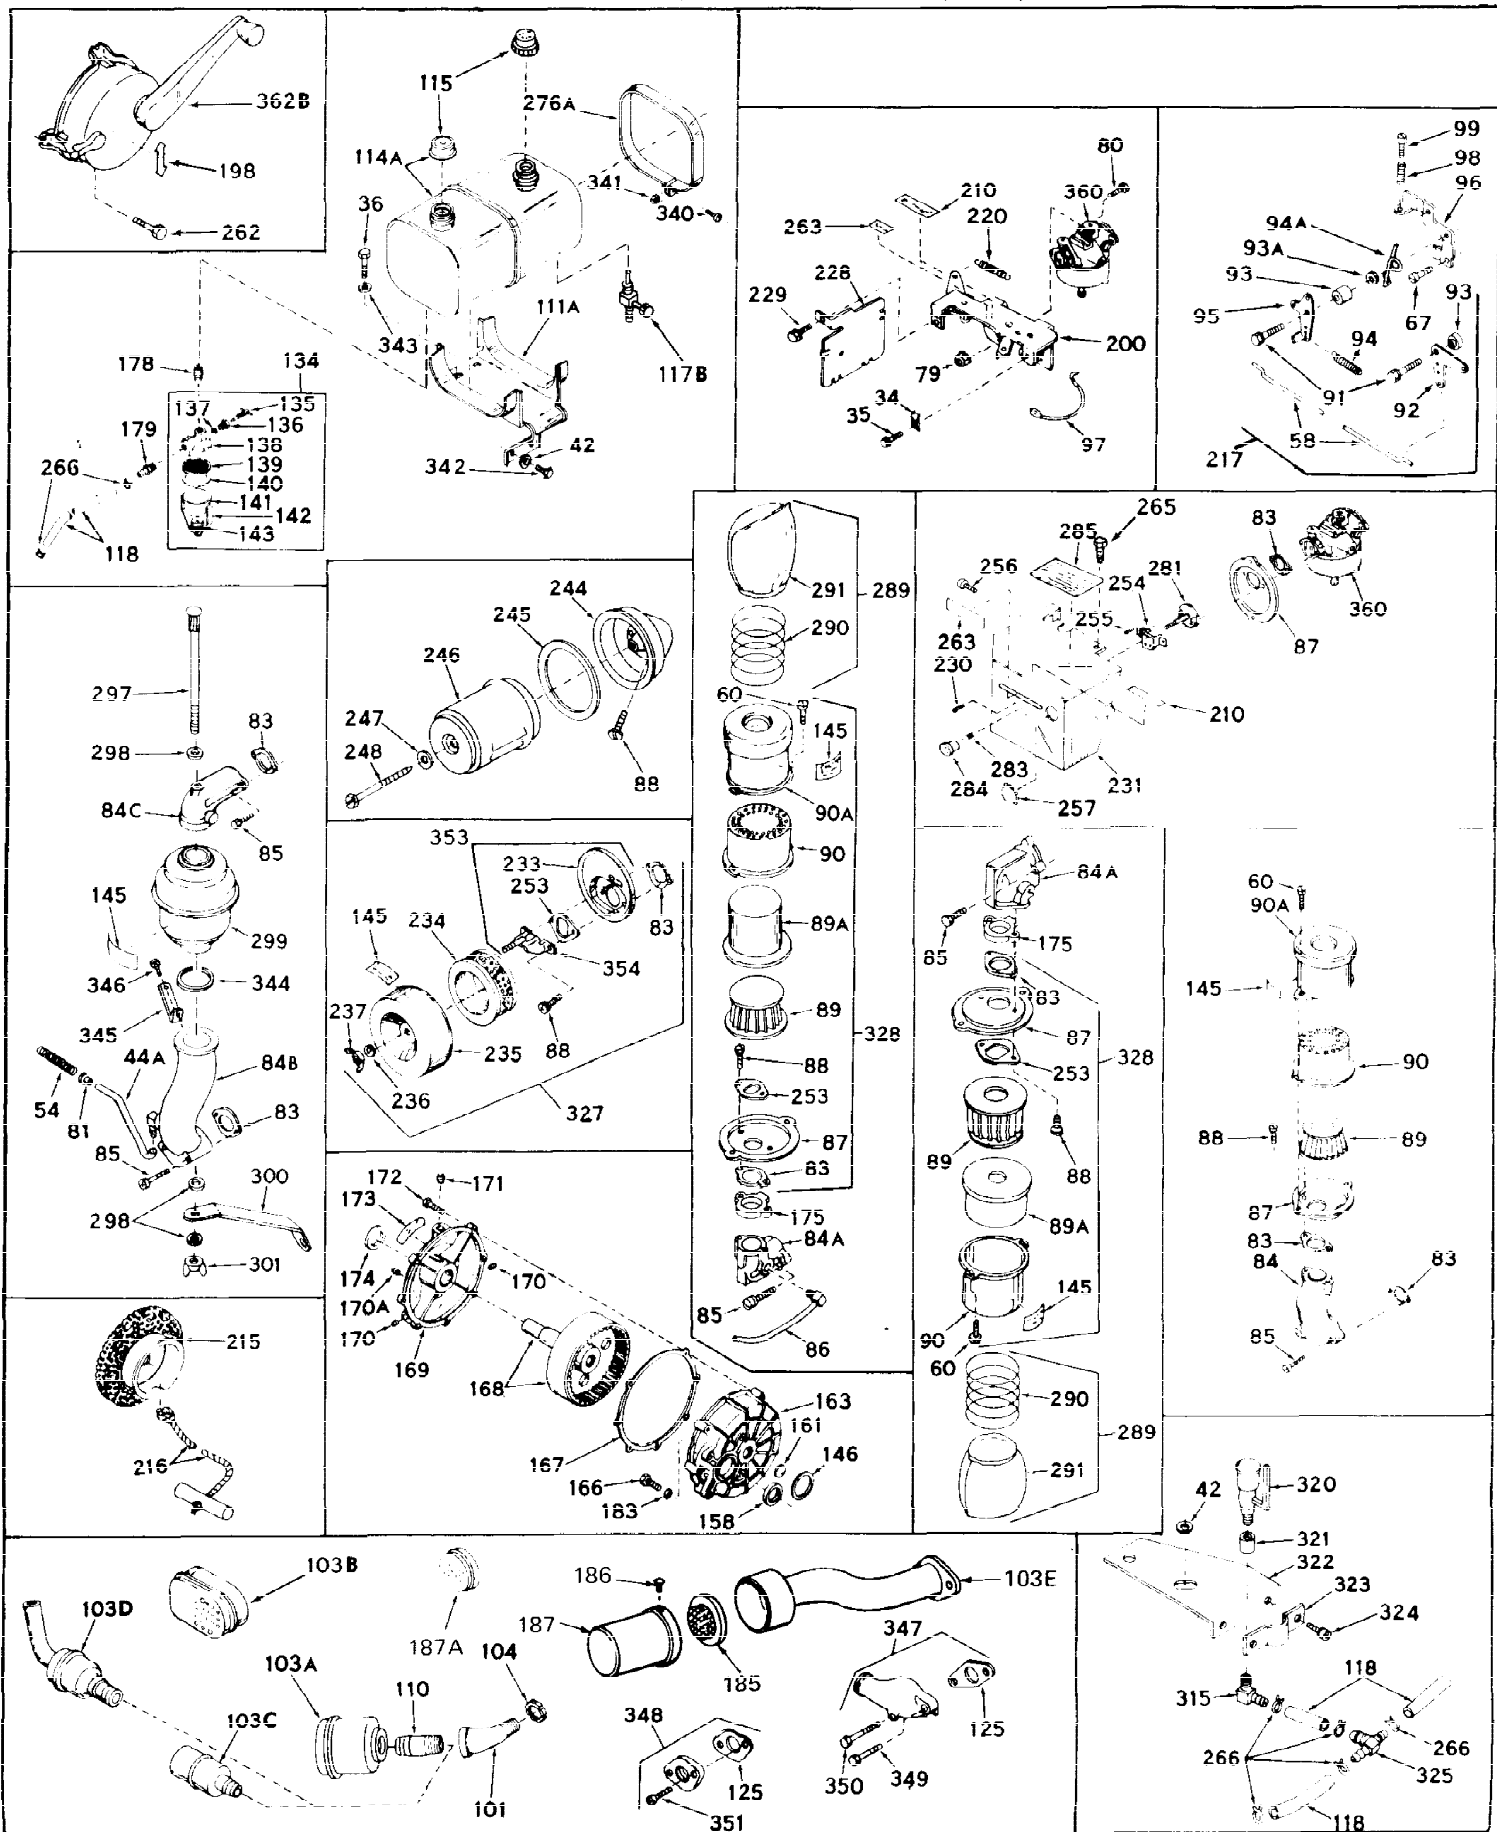

Ref #	Part Number	Qty	Description
34	27793	0	Clip, Conduit
35	28942	0	Screw
36	650694	0	Screw, Hex hd. cap, 5/16-18 x 2
36	650695	0	Screw, Hex hd. cap, 5/16-18 x 2-1/4 (Grade 8)
36	650697	0	Screw, Hex hd. cap, 5/16-18 x 2-1/2
42	26073	0	Washer, Connecting rod bolt
54	28819	0	Spring, Fuel line
54	31778	0	Spring, Coil
60	650152	0	Screw
67	650399	0	Screw, Phil. fil. hd. Sems, 10-32 x 5/8
79	29752	0	Nut
80	650572	0	Screw
83	27272	0	Gasket, Air cleaner
85	29786	0	Screw
85	650163	0	Screw, Fil. hd. Sems, 10-32 x 7/8
85	650416	0	Screw, Rd. hd. Sems, 10-32 x 1
85	650605	0	Screw
88	650521	0	Screw
88	28820	0	Screw
88	650399	0	Screw, Phil. fil. hd. Sems, 10-32 x 5/8
90	31692	0	Body, Air cleaner
91	30312	0	Screw, Hex washer hd. Sems, 10-32 x 1/2
98	28569	0	Spring, Compression
98	32924	0	Spring, Compression
99	29500	0	Screw, Fil. hd. mach., Sems, 8-32 x 3/4
99	650223	0	Screw, Fil. slotted hd. Sems, 8-32 x 5/8
99	650688	0	Screw, Hex hd., 10-32 x 1-5/16" (Drilled)
101	30209	0	Elbow, Exhaust (45ø)
103A	29633	0	Muffler
104	28443	0	Nut, Conduit (1/8" thick)
104	32862	0	Nut, Conduit (1/4" thick)
110	30244	0	Nipple, Exhaust pipe (2-1/2")
115	32387A	0	Cap, Fuel filler (Charcoal Plastic) (Spurt)
115	33032	0	Cap, Fuel filler (Red Plastic) (Spurt)
118	29774	0	Line, Fuel (Braided 8.25")
118	30705	0	Line, Fuel (Braided 16")
118	30962	0	Line, Fuel (Braided 32")
125	27930	0	Gasket, Exhaust
145	31752	0	Decal, Air cleaner
146	28451	0	Gasket, Housing
171	24590	0	Plug, Pipe
215	28301	0	Pulley, Starter
216	590343	0	Rope & Handle Assy., Starter
228	30820	0	Baffle, Heat
229	28942	0	Screw
230	650257	0	Screw, Pan hd. Sems, 8-32 x 5/16
233	32380	0	Bracket, Air cleaner
234	30804	0	Element, Air cleaner
236	31481	0	Washer, Copper
237	650513	0	Nut, Wing
253	30767	0	Spacer, Air cleaner
255	28820	0	Screw
256	650760	0	Screw
257	31291	0	Plug, Cover
262	29716	0	Screw