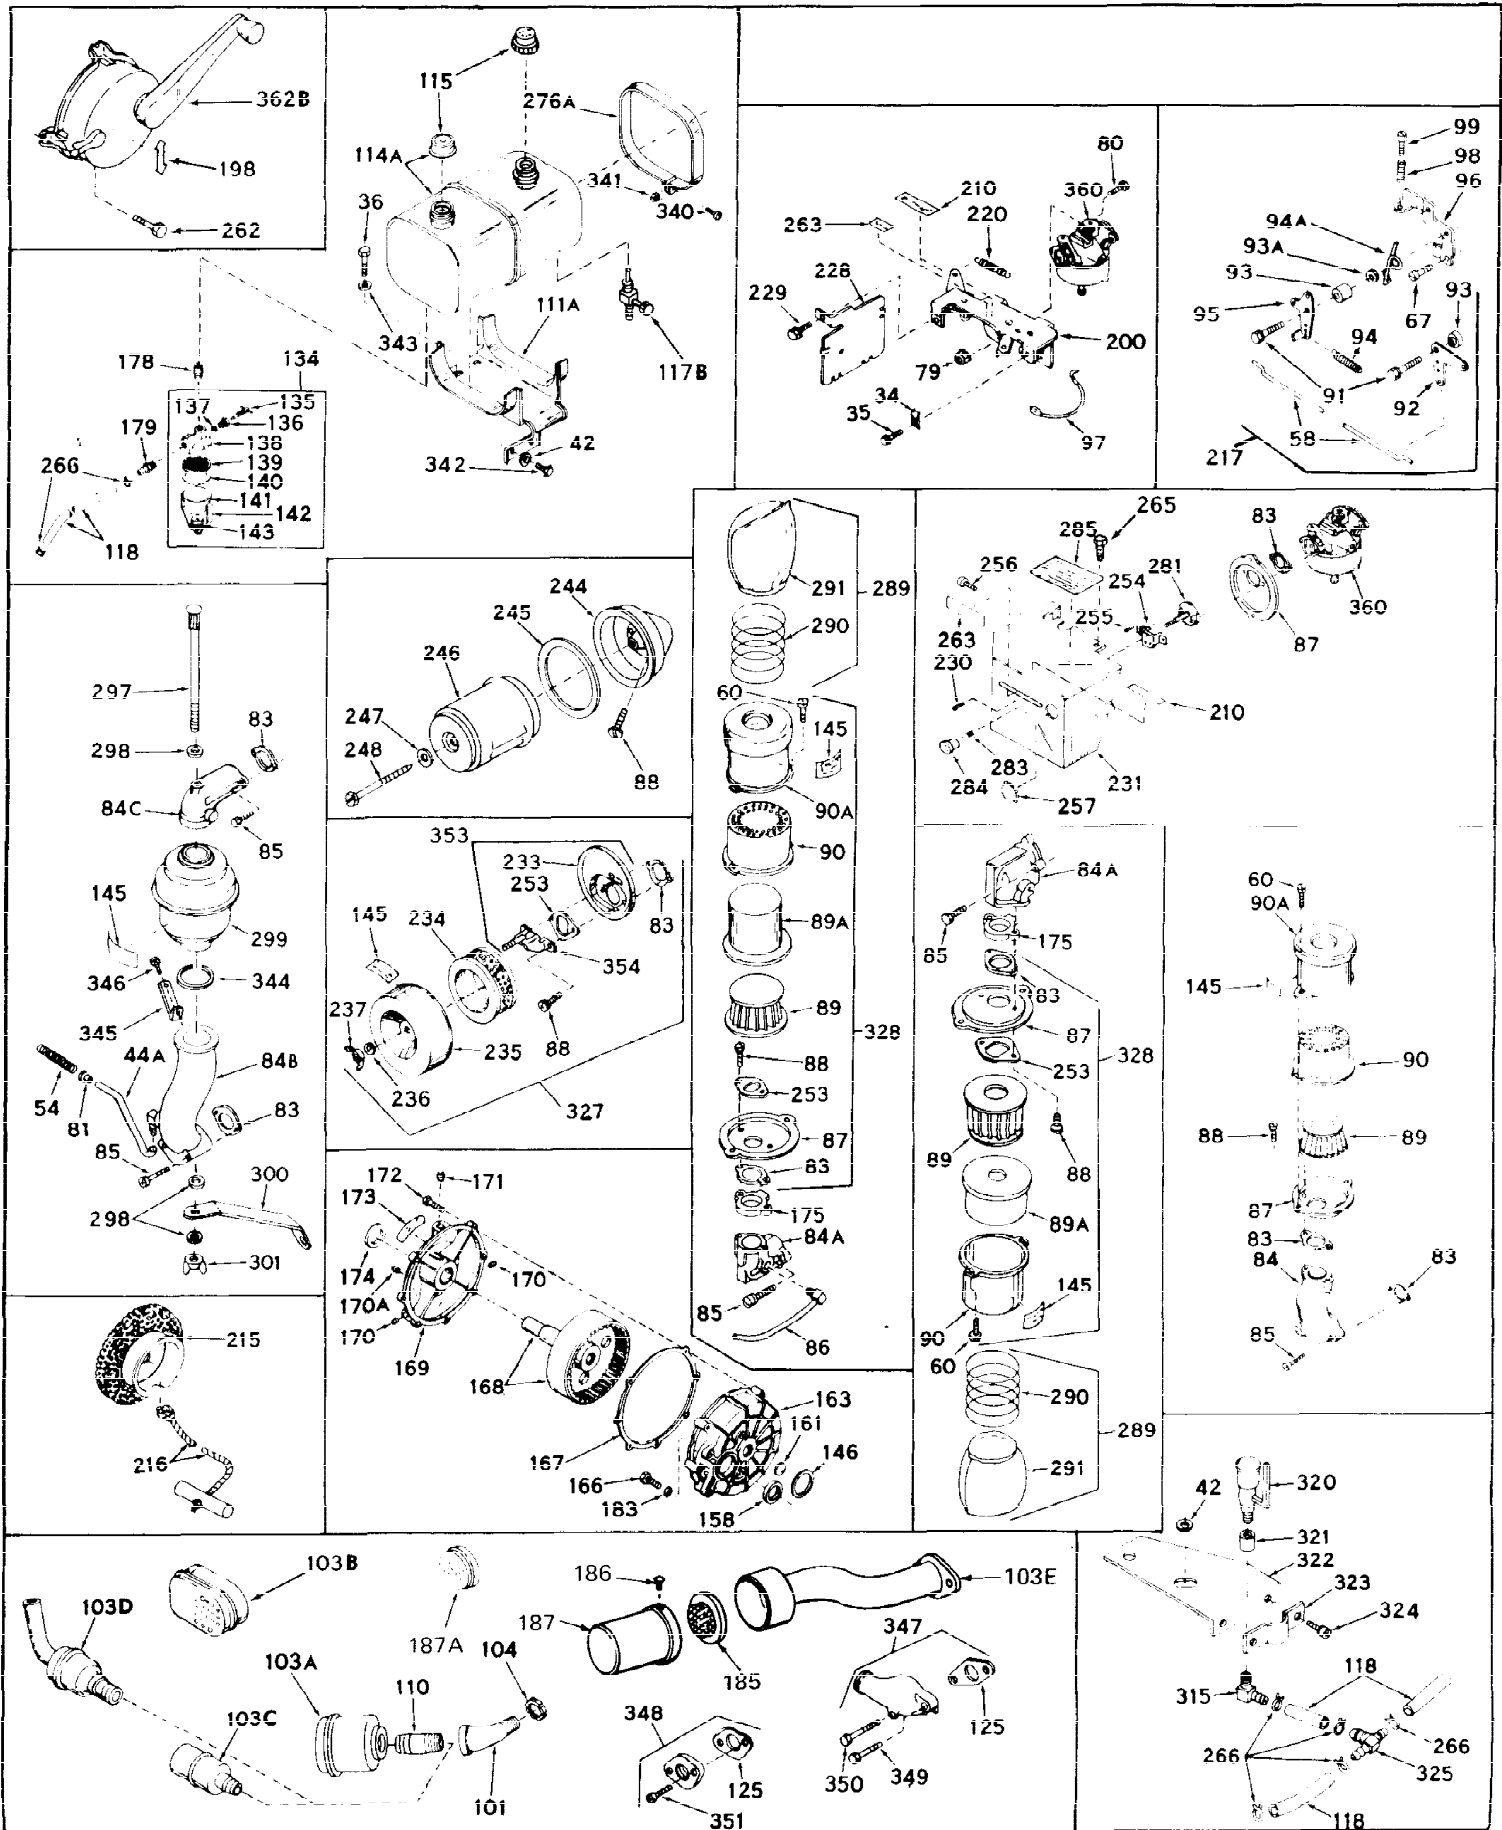

Ref #	Part Number	Qty	Description
34	27793	0	Clip, Conduit
35	28942	0	Screw
36	650694	0	Screw, Hex hd. cap, 5/16-18 x 2
36	650695	0	Screw, Hex hd. cap, 5/16-18 x 2-1/4 (Grade 8
36	650697	0	Screw, Hex hd. cap, 5/16-18 x 2-1/2
42	26073	0	Washer, Connecting rod bolt
54	28819	0	Spring, Fuel line
54	31778	0	Spring, Coil
60	650152	0	Screw
67	650399	0	Screw, Phil. fil. hd. Sems, 10-32 x 5/8
79	29752	0	Nut
80	650572	0	Screw
83	27272	0	Gasket, Air cleaner
85	29786	0	Screw
85	650163	0	Screw, Fil. hd. Sems, 10-32 x 7/8
85	650416	0	Screw, Rd. hd. Sems, 10-32 x 1
85	650605	0	Screw
88	650521	0	Screw
88	28820	0	Screw
88	650399	0	Screw, Phil. fil. hd. Sems, 10-32 x 5/8
90	31692	0	Body, Air cleaner
91	30312	0	Screw, Hex washer hd. Sems, 10-32 x 1/2
98	28569	0	Spring, Compression
98	32924	0	Spring, Compression
99	29500	0	Screw, Fil. hd. mach., Sems, 8-32 x 3/4
99	650223	0	Screw, Fil. slotted hd. Sems, 8-32 x 5/8
99	650688	0	Screw, Hex hd., 10-32 x 1-5/16" (Drilled
104	28443	0	Nut, Conduit (1/8" thick)
104	32862	0	Nut, Conduit (1/4" thick)
115	32387A	0	Cap, Fuel filler (Charcoal Plastic) (Spurt
115	33032	0	Cap, Fuel filler (Red Plastic) (Spurt
118	29774	0	Line, Fuel (Braided 8.25")
118	30705	0	Line, Fuel (Braided 16")
118	30962	0	Line, Fuel (Braided 32")
125	27930	0	Gasket, Exhaust
145	31752	0	Decal, Air cleaner
146	28451	0	Gasket, Housing
171	24590	0	Plug, Pipe
215	28301	0	Pulley, Starter
216	590343	0	Rope & Handle Assy., Starter
228	30820	0	Baffle, Heat
229	28942	0	Screw
230	650257	0	Screw, Pan hd. Sems, 8-32 x 5/16
233	32380	0	Bracket, Air cleaner
234	30804	0	Element, Air cleaner
236	31481	0	Washer, Copper
237	650513	0	Nut, Wing
253	30767	0	Spacer, Air cleaner
255	28820	0	Screw
256	650760	0	Screw
257	31291	0	Plug, Cover
262	29716	0	Screw
265	650701	0	Screw, Hex washer hd. shakeproof,
266	26460	0	Clamp, Fuel line
289	730512	0	Kit, Pre-cleaner