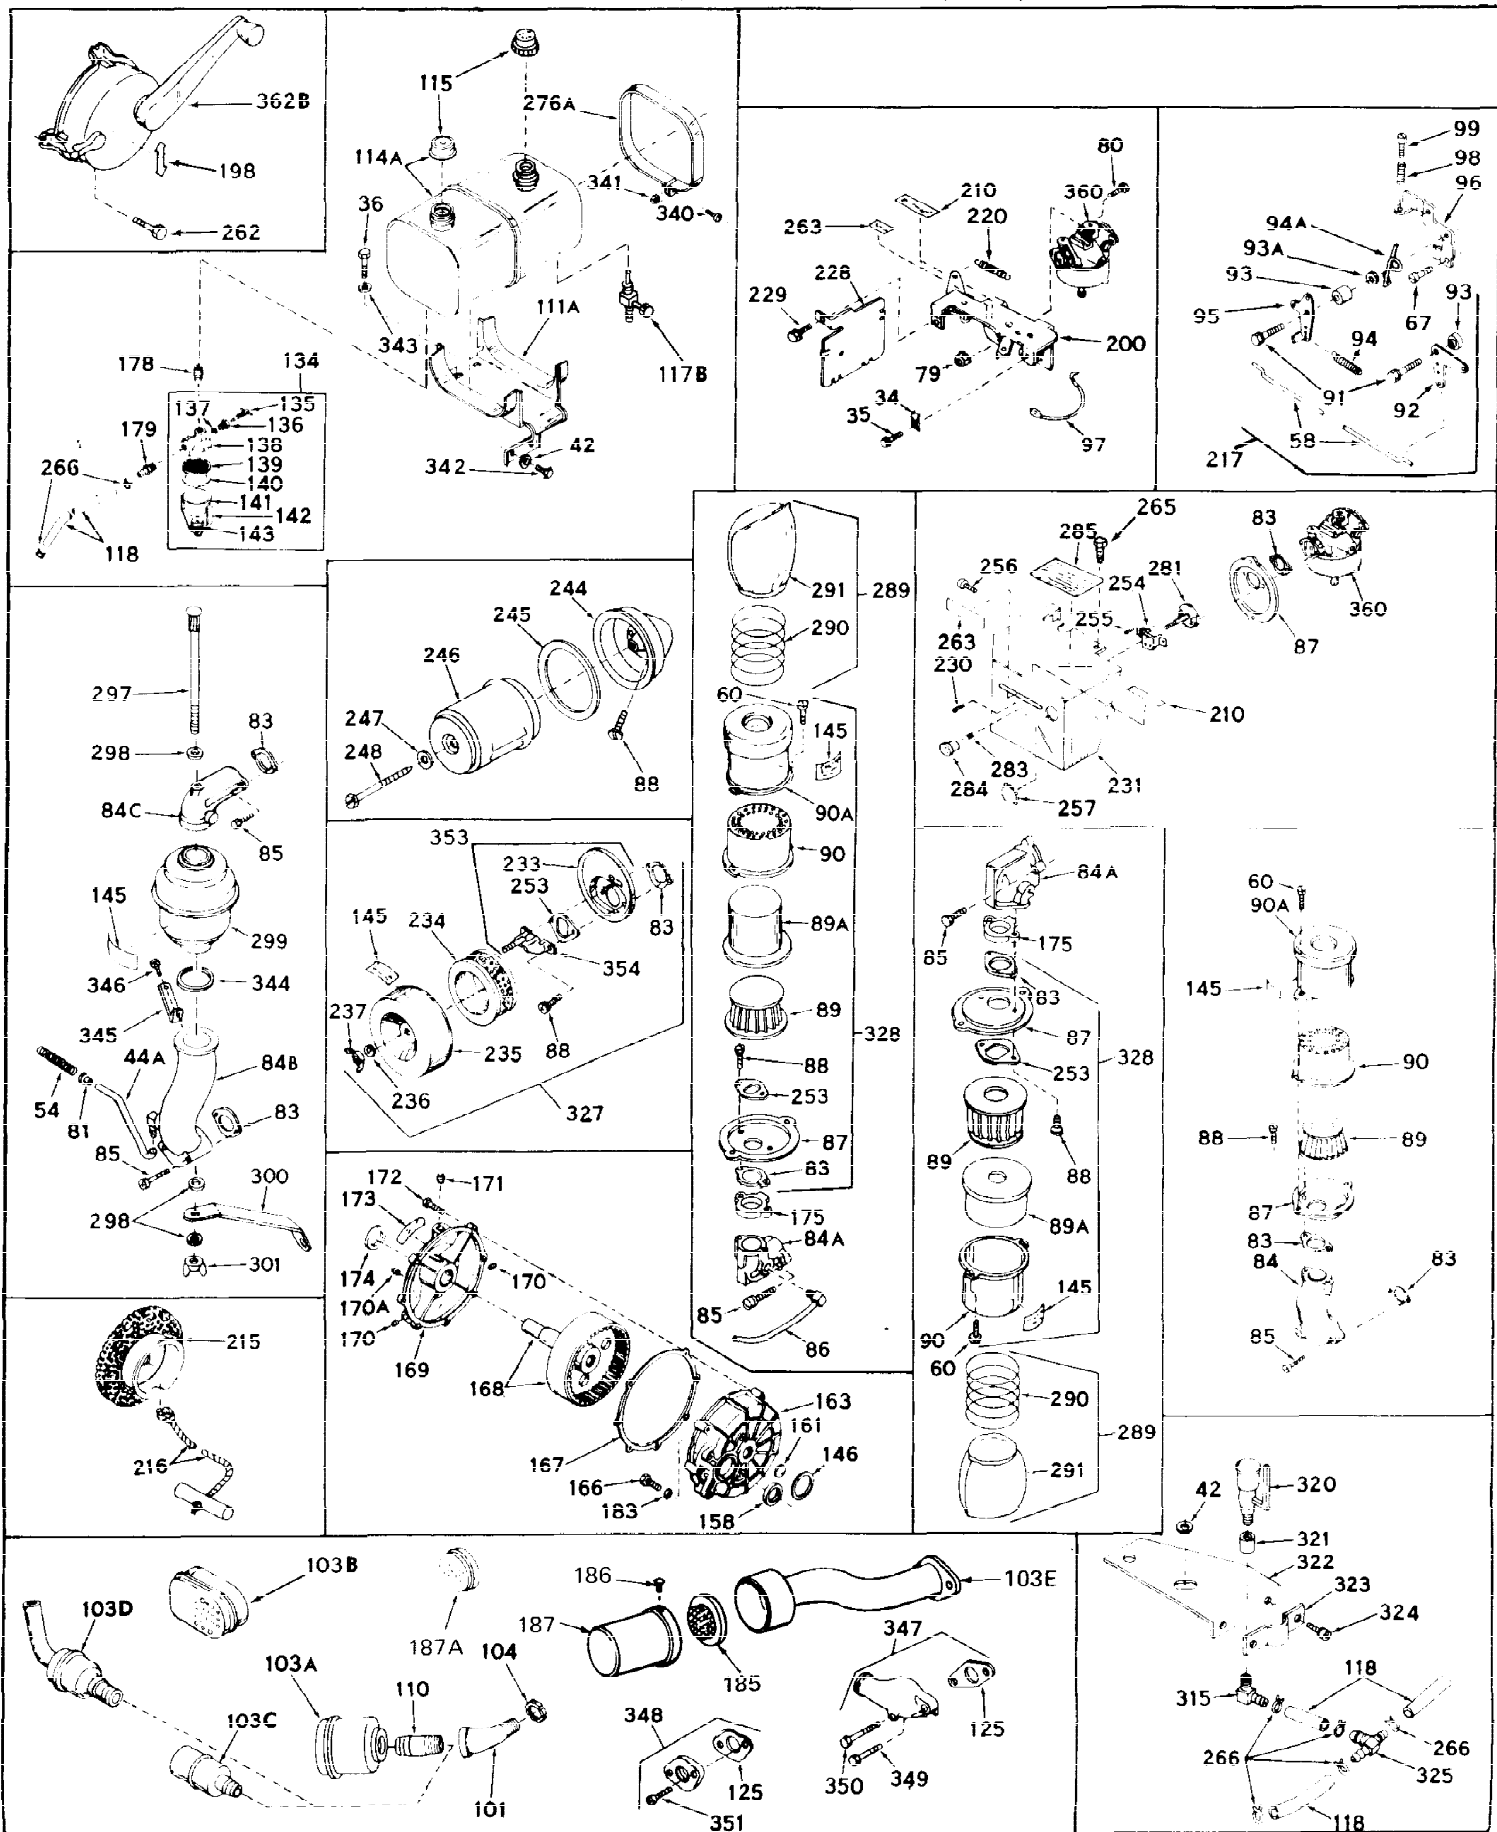

Ref #	Part Number	Qty	Description
34	27793	0	Clip, Conduit
35	28942	0	Screw
36	650694	0	Screw, Hex hd. cap, 5/16-18 x 2
36	650695	0	Screw, Hex hd. cap, 5/16-18 x 2-1/4 (Grade 8
36	650697	0	Screw, Hex hd. cap, 5/16-18 x 2-1/2
42	26073	0	Washer, Connecting rod bolt
54	28819	0	Spring, Fuel line
54	31778	0	Spring, Coil
60	650152	0	Screw
67	650399	0	Screw, Phil. fil. hd. Sems, 10-32 x 5/8
79	29752	0	Nut
80	650572	0	Screw
83	27272	0	Gasket, Air cleaner
85	29786	0	Screw
85	650163	0	Screw, Fil. hd. Sems, 10-32 x 7/8
85	650416	0	Screw, Rd. hd. Sems, 10-32 x 1
85	650605	0	Screw
87	31691	0	Bracket, Air cleaner
88	650399	0	Screw, Phil. fil. hd. Sems, 10-32 x 5/8
88	650521	0	Screw
88	28820	0	Screw
89A	31700	0	Element, Air cleaner
90	31692	0	Body, Air cleaner
91	30312	0	Screw, Hex washer hd. Sems, 10-32 x 1/2
98	28569	0	Spring, Compression
98	32924	0	Spring, Compression
99	29500	0	Screw, Fil. hd. mach., Sems, 8-32 x 3/4
99	650223	0	Screw, Fil. slotted hd. Sems, 8-32 x 5/8
99	650688	0	Screw, Hex hd., 10-32 x 1-5/16" (Drilled
101	30209	0	Elbow, Exhaust (45ø)
103A	29633	0	Muffler
104	28443	0	Nut, Conduit (1/8" thick)
104	32862	0	Nut, Conduit (1/4" thick)
110	30244	0	Nipple, Exhaust pipe (2-1/2")
115	32387A	0	Cap, Fuel filler (Charcoal Plastic) (Spurt
115	33032	0	Cap, Fuel filler (Red Plastic) (Spurt
118	29774	0	Line, Fuel (Braided 8.25")
118	30705	0	Line, Fuel (Braided 16")
118	30962	0	Line, Fuel (Braided 32")
125	27930	0	Gasket, Exhaust
145	31871	0	Decal, Air cleaner
146	28451	0	Gasket, Housing
171	24590	0	Plug, Pipe
215	28301	0	Pulley, Starter
216	590343	0	Rope & Handle Assy., Starter
228	30820	0	Baffle, Heat
229	28942	0	Screw
230	650257	0	Screw, Pan hd. Sems, 8-32 x 5/16
253	30767	0	Spacer, Air cleaner
255	28820	0	Screw
256	650760	0	Screw
257	31291	0	Plug, Cover
262	29716	0	Screw
265	650701	0	Screw, Hex washer hd. shakeproof,
266	26460	0	Clamp, Fuel line