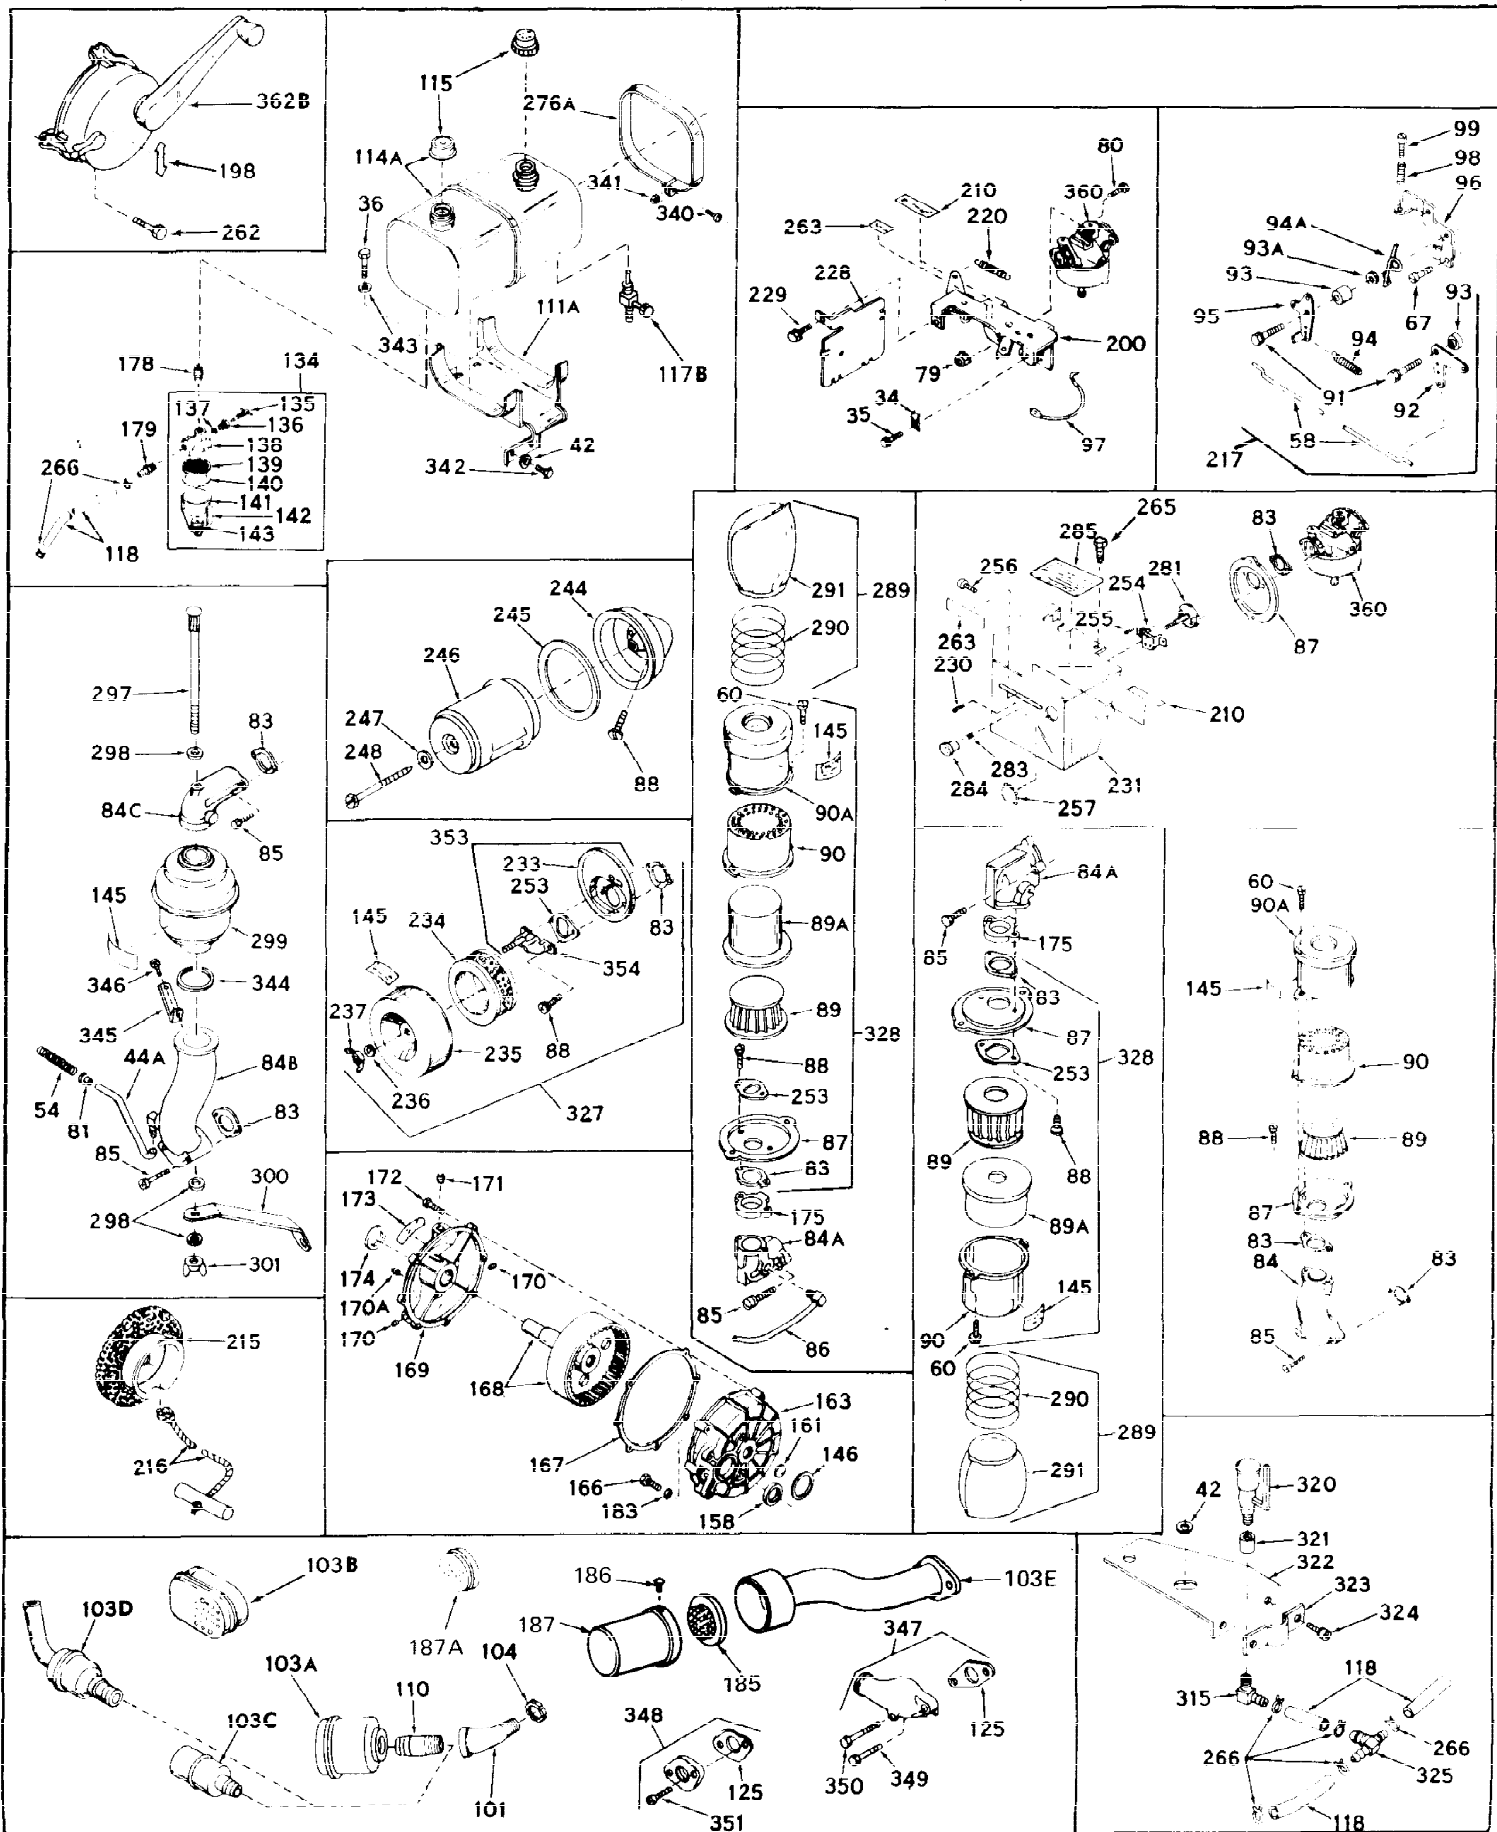

Ref #	Part Number	Qty	Description
34	27793	0	Clip, Conduit
35	28942	0	Screw
36	650694	0	Screw, Hex hd. cap, 5/16-18 x 2
36	650695	0	Screw, Hex hd. cap, 5/16-18 x 2-1/4 (Grade 8
36	650697	0	Screw, Hex hd. cap, 5/16-18 x 2-1/2
42	26073	0	Washer, Connecting rod bolt
54	28819	0	Spring, Fuel line
54	31778	0	Spring, Coil
60	650152	0	Screw
67	650399	0	Screw, Phil. fil. hd. Sems, 10-32 x 5/8
79	29752	0	Nut
80	650572	0	Screw
83	27272	0	Gasket, Air cleaner
85	29786	0	Screw
85	650163	0	Screw, Fil. hd. Sems, 10-32 x 7/8
85	650416	0	Screw, Rd. hd. Sems, 10-32 x 1
85	650605	0	Screw
87	31691	0	Bracket, Air cleaner
88	28820	0	Screw
88	650399	0	Screw, Phil. fil. hd. Sems, 10-32 x 5/8
88	650521	0	Screw
89A	31700	0	Element, Air cleaner
90	31692	0	Body, Air cleaner
91	30312	0	Screw, Hex washer hd. Sems, 10-32 x 1/2
98	28569	0	Spring, Compression
98	32924	0	Spring, Compression
99	29500	0	Screw, Fil. hd. mach., Sems, 8-32 x 3/4
99	650223	0	Screw, Fil. slotted hd. Sems, 8-32 x 5/8
99	650688	0	Screw, Hex hd., 10-32 x 1-5/16" (Drilled
101	30209	0	Elbow, Exhaust (45ø)
103A	29633	0	Muffler
104	28443	0	Nut, Conduit (1/8" thick)
104	32862	0	Nut, Conduit (1/4" thick)
110	30244	0	Nipple, Exhaust pipe (2-1/2")
115	31888	0	Cap, Fuel filler (Kerosene)
115	32387A	0	Cap, Fuel filler (Charcoal Plastic) (Spurt
115	33032	0	Cap, Fuel filler (Red Plastic) (Spurt
118	29774	0	Line, Fuel (Braided 8.25")
118	30705	0	Line, Fuel (Braided 16")
118	30962	0	Line, Fuel (Braided 32")
125	27930	0	Gasket, Exhaust
145	31752	0	Decal, Air cleaner
146	28451	0	Gasket, Housing
171	24590	0	Plug, Pipe
215	28301	0	Pulley, Starter
216	590343	0	Rope & Handle Assy., Starter
228	30820	0	Baffle, Heat
229	28942	0	Screw
230	650257	0	Screw, Pan hd. Sems, 8-32 x 5/16
253	30767	0	Spacer, Air cleaner
255	28820	0	Screw
256	650760	0	Screw
257	31291	0	Plug, Cover
262	29716	0	Screw
265	650701	0	Screw, Hex washer hd. shakeproof,