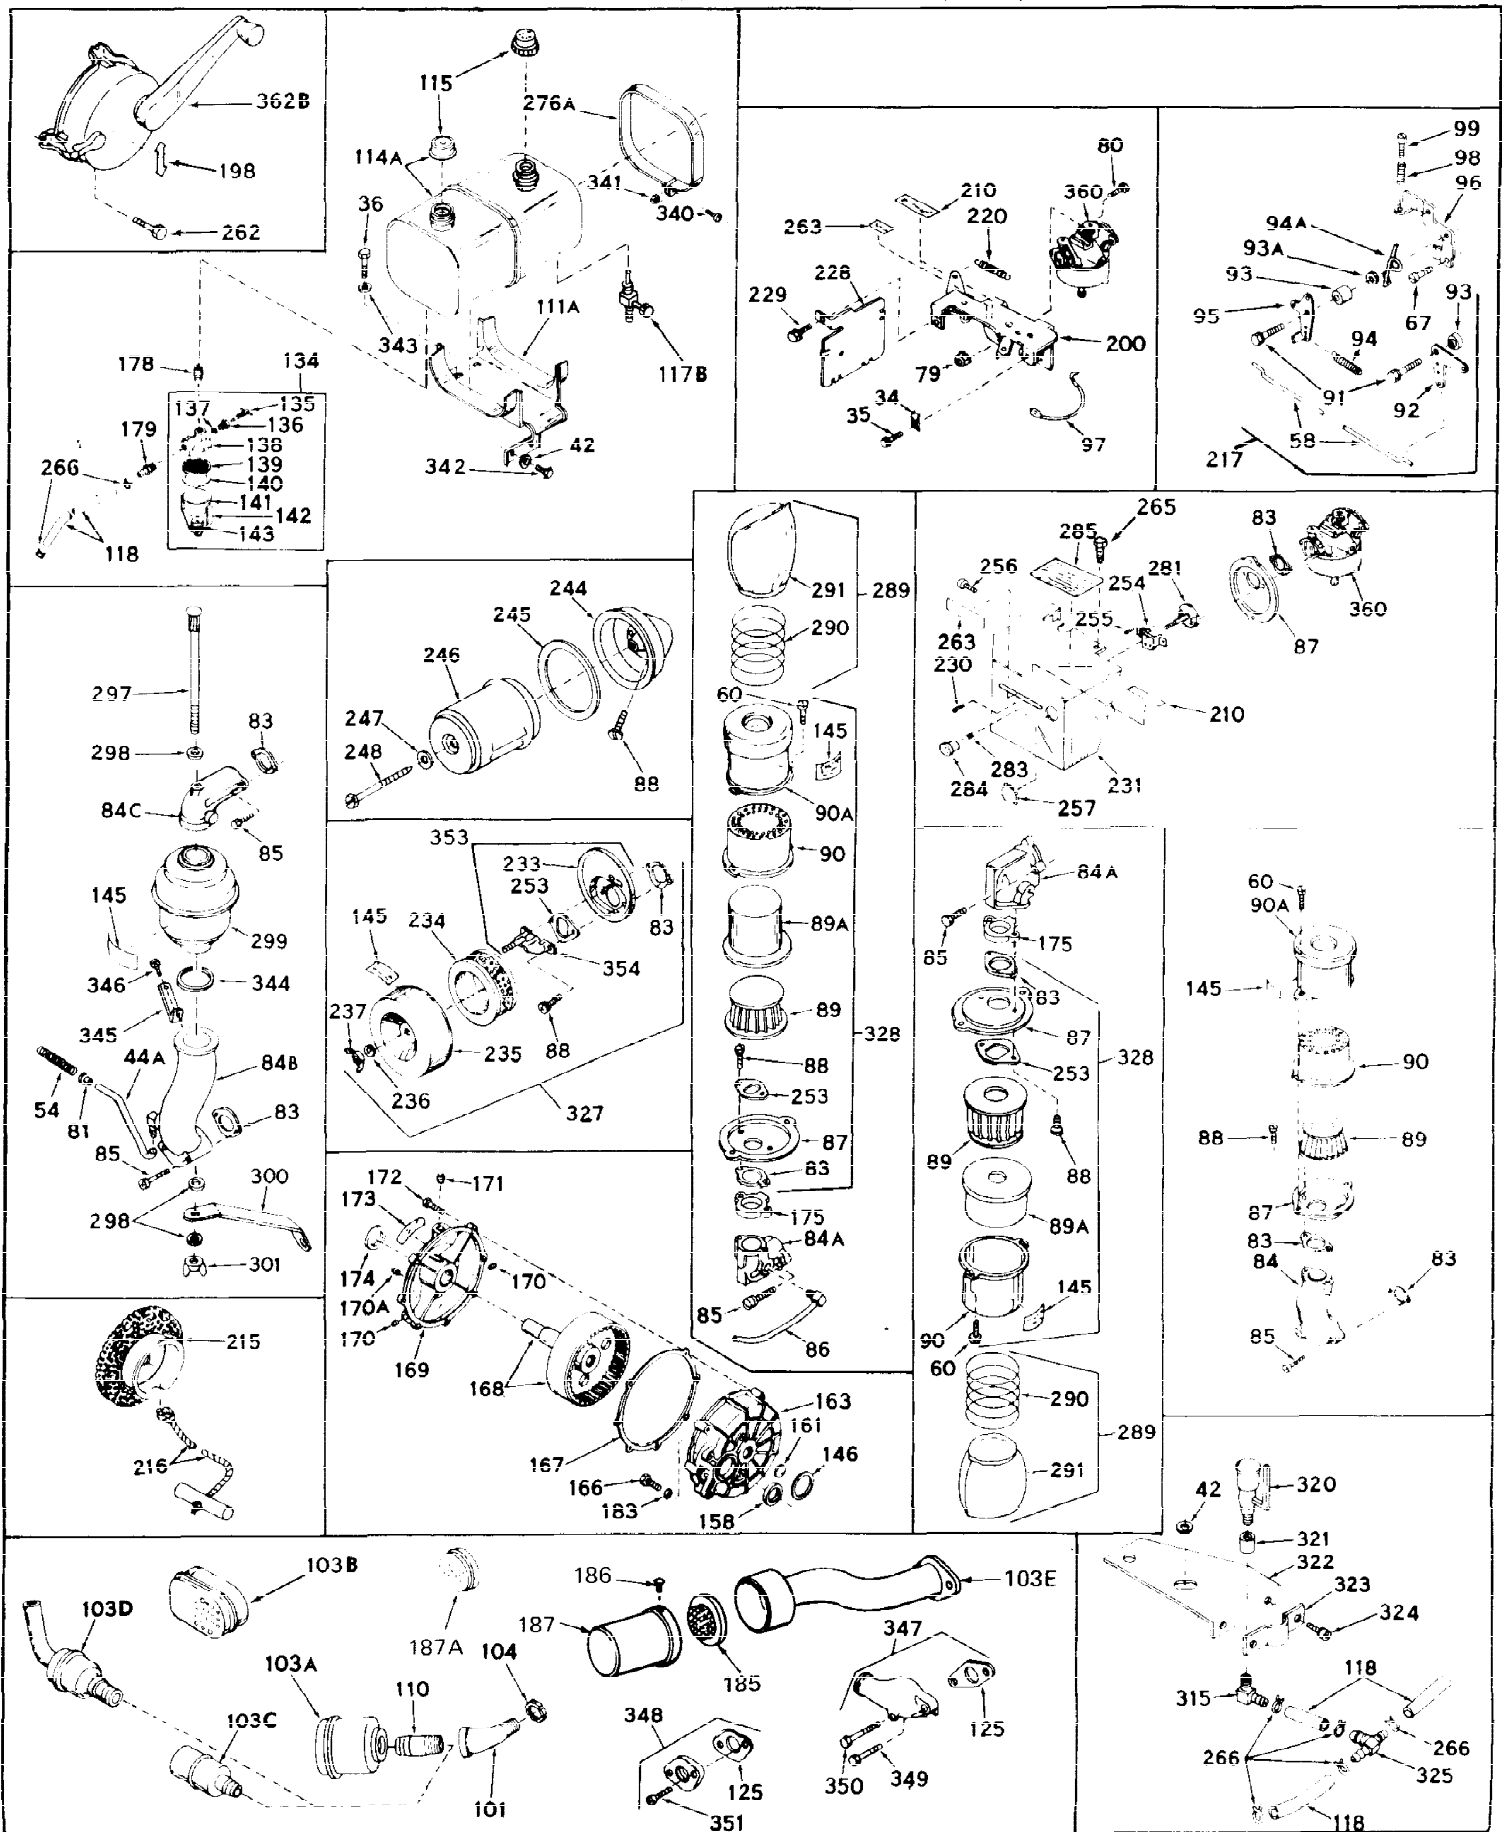

Ref #	Part Number	Qty	Description
34	27793	0	Clip, Conduit
35	28942	0	Screw
36	650694	0	Screw, Hex hd. cap, 5/16-18 x 2
36	650695	0	Screw, Hex hd. cap, 5/16-18 x 2-1/4 (Grade 8
36	650697	0	Screw, Hex hd. cap, 5/16-18 x 2-1/2
42	26073	0	Washer, Connecting rod bolt
54	28819	0	Spring, Fuel line
54	31778	0	Spring, Coil
60	650152	0	Screw
67	650399	0	Screw, Phil. fil. hd. Sems, 10-32 x 5/8
79	29752	0	Nut
80	650572	0	Screw
83	27272	0	Gasket, Air cleaner
85	29786	0	Screw
85	650163	0	Screw, Fil. hd. Sems, 10-32 x 7/8
85	650416	0	Screw, Rd. hd. Sems, 10-32 x 1
85	650605	0	Screw
87	31691	0	Bracket, Air cleaner
88	650399	0	Screw, Phil. fil. hd. Sems, 10-32 x 5/8
88	650521	0	Screw
88	28820	0	Screw
89A	31700	0	Element, Air cleaner
90	31692	0	Body, Air cleaner
91	30312	0	Screw, Hex washer hd. Sems, 10-32 x 1/2
98	28569	0	Spring, Compression
98	32924	0	Spring, Compression
99	29500	0	Screw, Fil. hd. mach., Sems, 8-32 x 3/4
99	650223	0	Screw, Fil. slotted hd. Sems, 8-32 x 5/8
99	650688	0	Screw, Hex hd., 10-32 x 1-5/16" (Drilled
101	30209	0	Elbow, Exhaust (45ø)
103A	29633	0	Muffler
104	28443	0	Nut, Conduit (1/8" thick)
104	32862	0	Nut, Conduit (1/4" thick)
110	30244	0	Nipple, Exhaust pipe (2-1/2")
115	31888	0	Cap, Fuel filler (Kerosene)
115	32387A	0	Cap, Fuel filler (Charcoal Plastic) (Spurt
115	33032	0	Cap, Fuel filler (Red Plastic) (Spurt
118	29774	0	Line, Fuel (Braided 8.25")
118	30705	0	Line, Fuel (Braided 16")
118	30962	0	Line, Fuel (Braided 32")
125	27930	0	Gasket, Exhaust
145	31871	0	Decal, Air cleaner
146	28451	0	Gasket, Housing
171	24590	0	Plug, Pipe
215	28301	0	Pulley, Starter
216	590343	0	Rope & Handle Assy., Starter
228	30820	0	Baffle, Heat
229	28942	0	Screw
230	650257	0	Screw, Pan hd. Sems, 8-32 x 5/16
253	30767	0	Spacer, Air cleaner
255	28820	0	Screw
256	650760	0	Screw
257	31291	0	Plug, Cover
262	29716	0	Screw
265	650701	0	Screw, Hex washer hd. shakeproof,