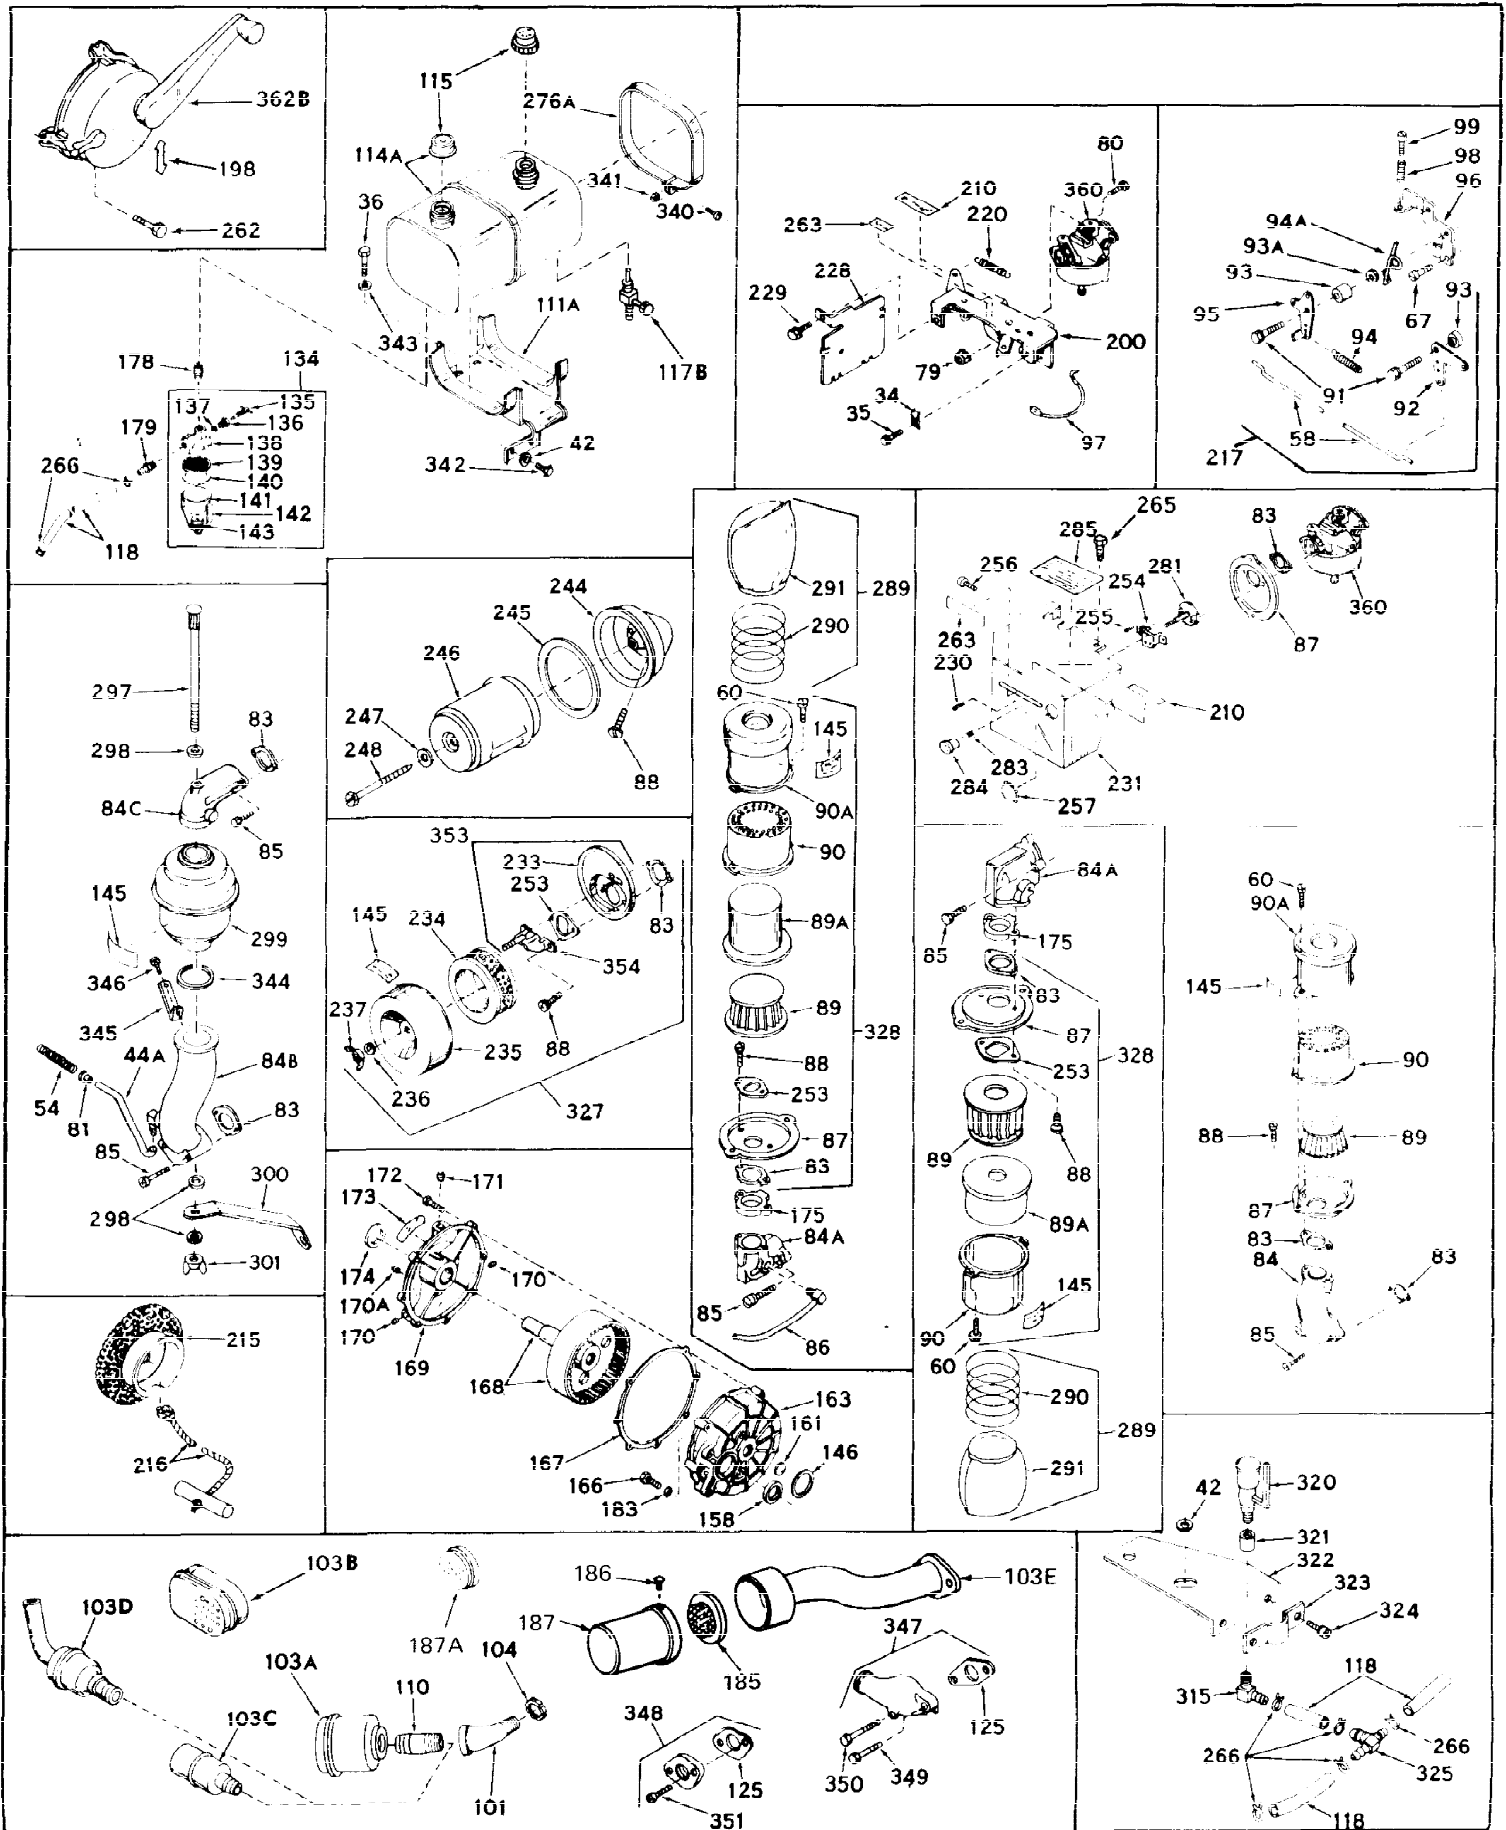

Ref #	Part Number	Qty	Description
34	27793	0	Clip, Conduit
35	28942	0	Screw
36	650694	0	Screw, Hex hd. cap, 5/16-18 x 2
36	650695	0	Screw, Hex hd. cap, 5/16-18 x 2-1/4 (Grade 8
36	650697	0	Screw, Hex hd. cap, 5/16-18 x 2-1/2
42	26073	0	Washer, Connecting rod bolt
54	28819	0	Spring, Fuel line
54	31778	0	Spring, Coil
60	650152	0	Screw
67	650399	0	Screw, Phil. fil. hd. Sems, 10-32 x 5/8
79	29752	0	Nut
80	650572	0	Screw
83	27272	0	Gasket, Air cleaner
85	29786	0	Screw
85	650163	0	Screw, Fil. hd. Sems, 10-32 x 7/8
85	650416	0	Screw, Rd. hd. Sems, 10-32 x 1
85	650605	0	Screw
87	31691	0	Bracket, Air cleaner
88	650399	0	Screw, Phil. fil. hd. Sems, 10-32 x 5/8
88	650521	0	Screw
88	28820	0	Screw
89A	31700	0	Element, Air cleaner
90	31692	0	Body, Air cleaner
91	30312	0	Screw, Hex washer hd. Sems, 10-32 x 1/2
98	28569	0	Spring, Compression
98	32924	0	Spring, Compression
99	29500	0	Screw, Fil. hd. mach., Sems, 8-32 x 3/4
99	650223	0	Screw, Fil. slotted hd. Sems, 8-32 x 5/8
99	650688	0	Screw, Hex hd., 10-32 x 1-5/16" (Drilled
104	28443	0	Nut, Conduit (1/8" thick)
104	32862	0	Nut, Conduit (1/4" thick)
115	32387A	0	Cap, Fuel filler (Charcoal Plastic) (Spurt
115	33032	0	Cap, Fuel filler (Red Plastic) (Spurt
118	29774	0	Line, Fuel (Braided 8.25")
118	30705	0	Line, Fuel (Braided 16")
118	30962	0	Line, Fuel (Braided 32")
125	27930	0	Gasket, Exhaust
145	31871	0	Decal, Air cleaner
146	28451	0	Gasket, Housing
171	24590	0	Plug, Pipe
215	28301	0	Pulley, Starter
216	590343	0	Rope & Handle Assy., Starter
228	30820	0	Baffle, Heat
229	28942	0	Screw
230	650257	0	Screw, Pan hd. Sems, 8-32 x 5/16
253	30767	0	Spacer, Air cleaner
255	28820	0	Screw
256	650760	0	Screw
257	31291	0	Plug, Cover
262	29716	0	Screw
265	650701	0	Screw, Hex washer hd. shakeproof,
266	26460	0	Clamp, Fuel line
289	730512	0	Kit, Pre-cleaner
290	31667	0	Spring, Pre-cleaner bag
291	31668	0	Bag, Pre-cleaner