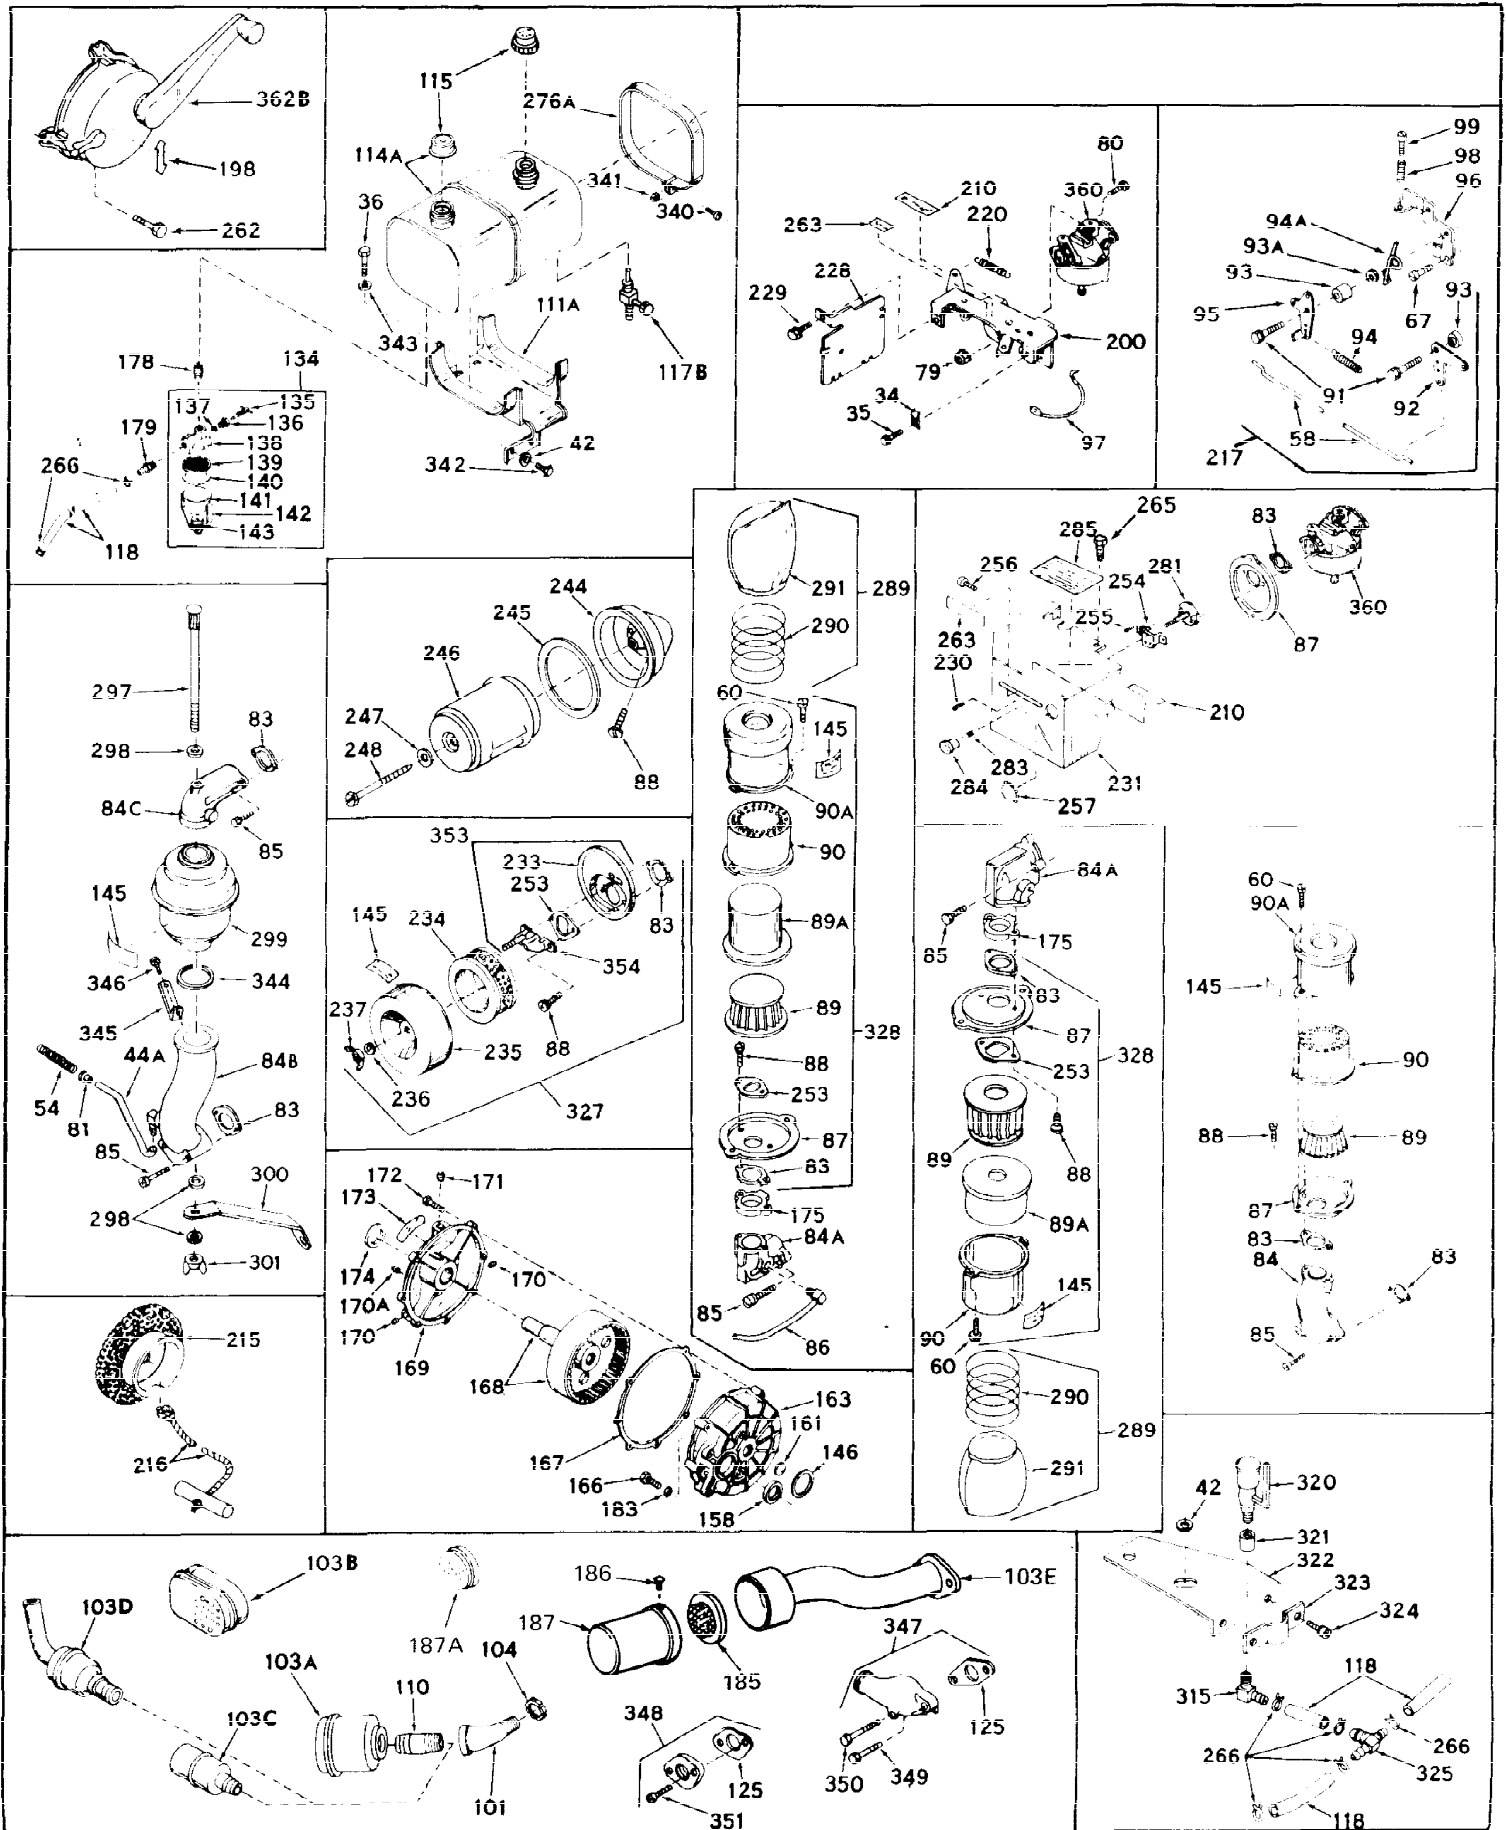

Ref #	Part Number	Qty	Description
34	27793	0	Clip, Conduit
35	28942	0	Screw
36	650694	0	Screw, Hex hd. cap, 5/16-18 x 2
36	650695	0	Screw, Hex hd. cap, 5/16-18 x 2-1/4 (Grade 8
36	650697	0	Screw, Hex hd. cap, 5/16-18 x 2-1/2
42	26073	0	Washer, Connecting rod bolt
54	28819	0	Spring, Fuel line
54	31778	0	Spring, Coil
60	650152	0	Screw
67	650399	0	Screw, Phil. fil. hd. Sems, 10-32 x 5/8
79	29752	0	Nut
80	650572	0	Screw
83	27272	0	Gasket, Air cleaner
85	29786	0	Screw
85	650163	0	Screw, Fil. hd. Sems, 10-32 x 7/8
85	650416	0	Screw, Rd. hd. Sems, 10-32 x 1
85	650605	0	Screw
87	31691	0	Bracket, Air cleaner
88	650399	0	Screw, Phil. fil. hd. Sems, 10-32 x 5/8
88	650521	0	Screw
88	28820	0	Screw
89A	31700	0	Element, Air cleaner
90	31692	0	Body, Air cleaner
91	30312	0	Screw, Hex washer hd. Sems, 10-32 x 1/2
98	28569	0	Spring, Compression
98	32924	0	Spring, Compression
99	29500	0	Screw, Fil. hd. mach., Sems, 8-32 x 3/4
99	650223	0	Screw, Fil. slotted hd. Sems, 8-32 x 5/8
99	650688	0	Screw, Hex hd., 10-32 x 1-5/16" (Drilled
101	30209	0	Elbow, Exhaust (45ø)
103A	29633	0	Muffler
104	28443	0	Nut, Conduit (1/8" thick)
104	32862	0	Nut, Conduit (1/4" thick)
110	30244	0	Nipple, Exhaust pipe (2-1/2")
115	32387A	0	Cap, Fuel filler (Charcoal Plastic) (Spurt
115	33032	0	Cap, Fuel filler (Red Plastic) (Spurt
118	29774	0	Line, Fuel (Braided 8.25")
118	30705	0	Line, Fuel (Braided 16")
118	30962	0	Line, Fuel (Braided 32")
125	27930	0	Gasket, Exhaust
145	31871	0	Decal, Air cleaner
146	28451	0	Gasket, Housing
171	24590	0	Plug, Pipe
215	28301	0	Pulley, Starter
216	590343	0	Rope & Handle Assy., Starter
228	30820	0	Baffle, Heat
229	28942	0	Screw
230	650257	0	Screw, Pan hd. Sems, 8-32 x 5/16
253	30767	0	Spacer, Air cleaner
255	28820	0	Screw
256	650760	0	Screw
257	31291	0	Plug, Cover
262	29716	0	Screw
265	650701	0	Screw, Hex washer hd. shakeproof,
266	26460	0	Clamp, Fuel line