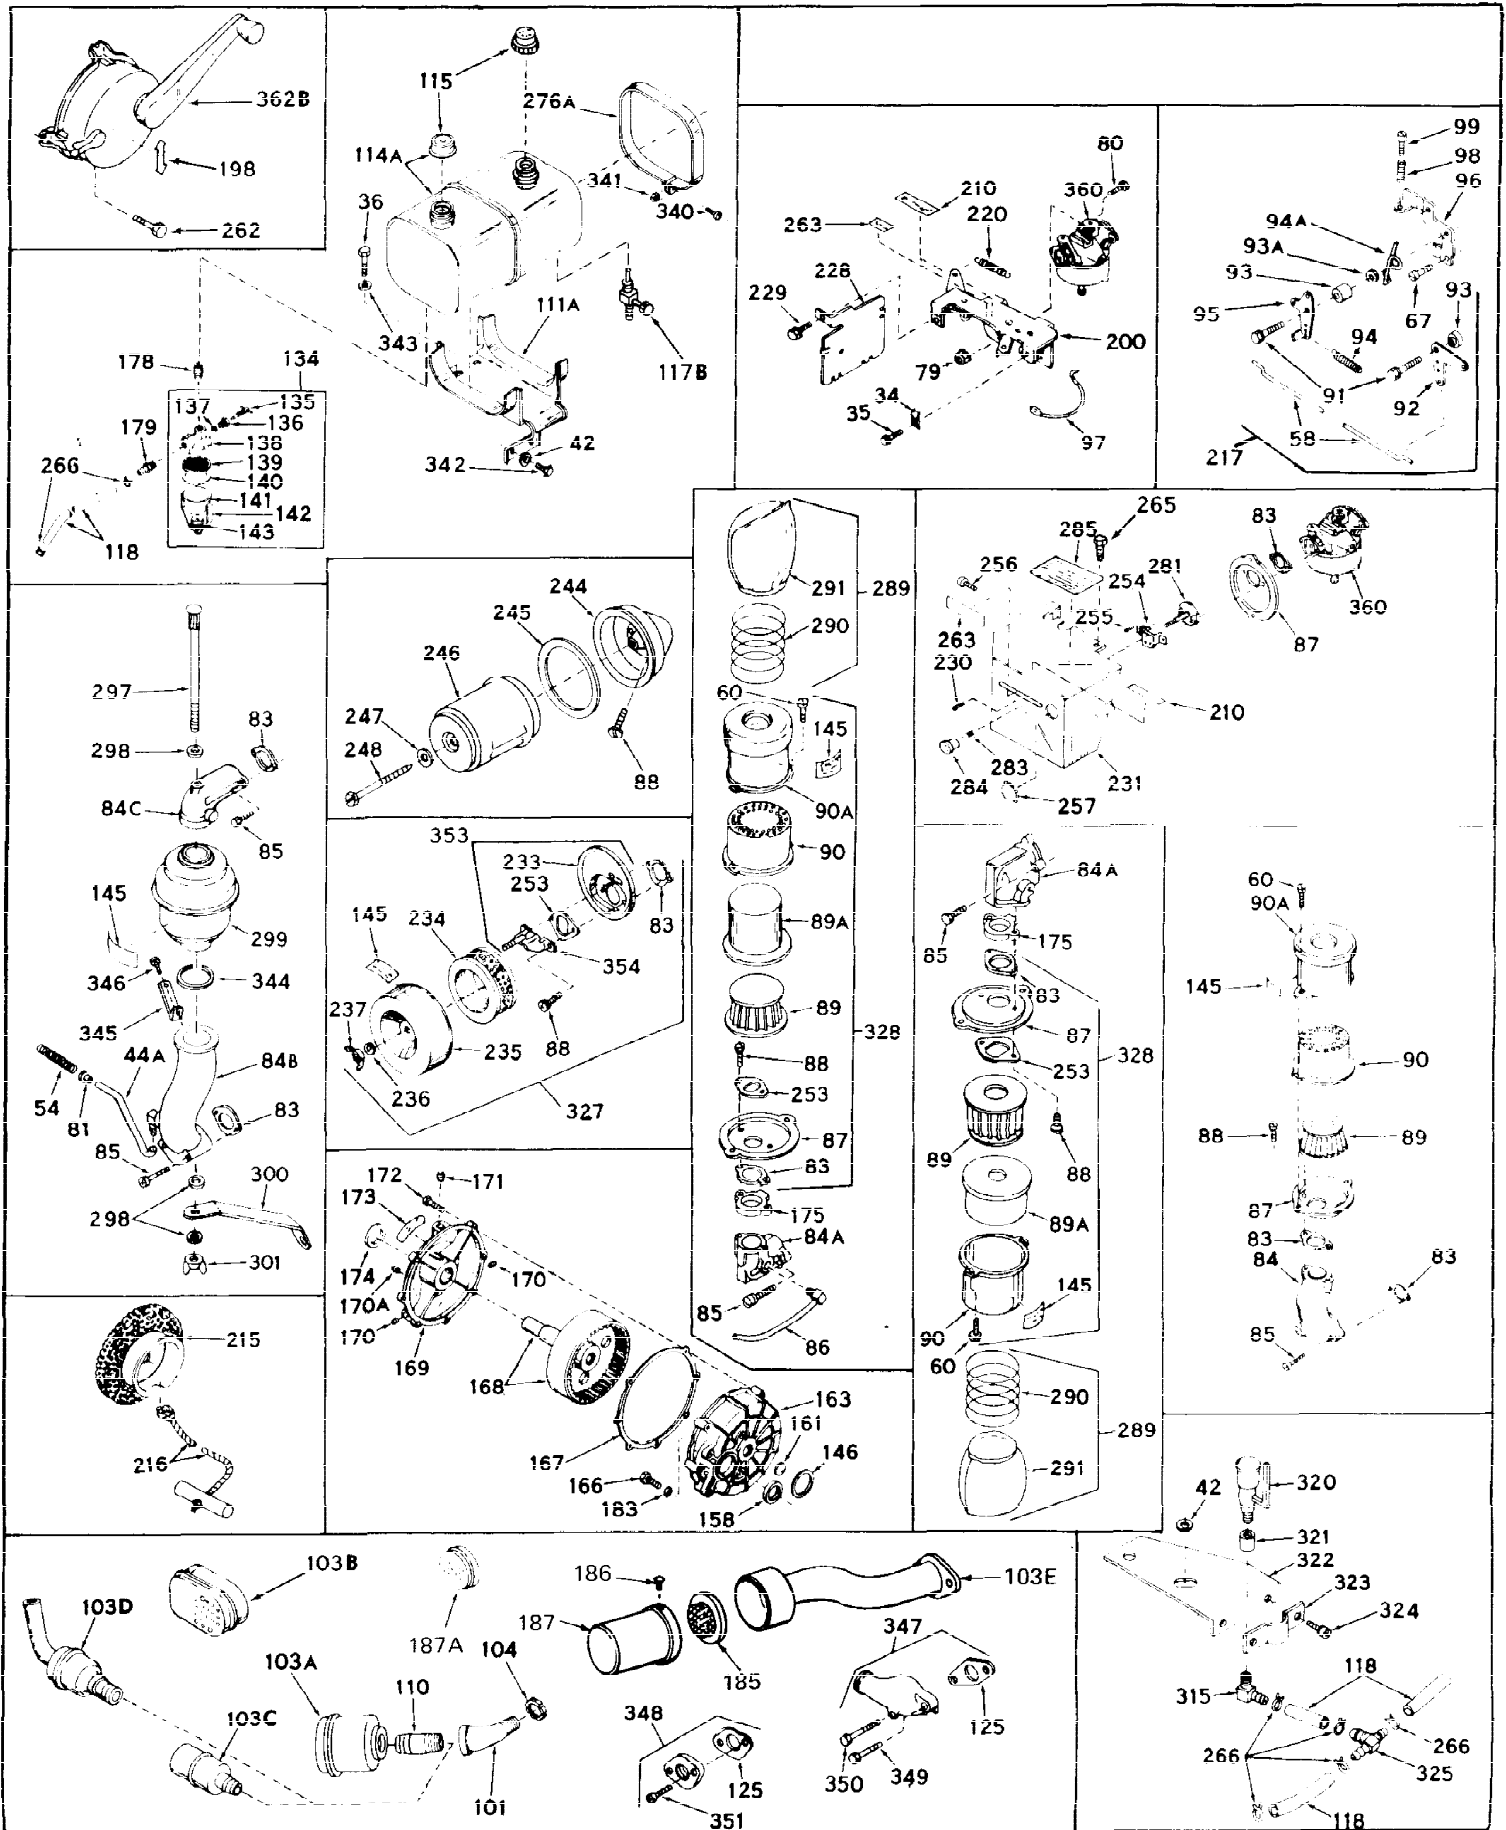

Ref #	Part Number	Qty	Description
34	27793	0	Clip, Conduit
35	28942	0	Screw
36	650694	0	Screw, Hex hd. cap, 5/16-18 x 2
36	650695	0	Screw, Hex hd. cap, 5/16-18 x 2-1/4 (Grade 8
36	650697	0	Screw, Hex hd. cap, 5/16-18 x 2-1/2
42	26073	0	Washer, Connecting rod bolt
54	28819	0	Spring, Fuel line
54	31778	0	Spring, Coil
60	650152	0	Screw
67	650399	0	Screw, Phil. fil. hd. Sems, 10-32 x 5/8
79	29752	0	Nut
80	650572	0	Screw
83	27272	0	Gasket, Air cleaner
84C	32560	0	Elbow, Air cleaner
85	29786	0	Screw
85	650163	0	Screw, Fil. hd. Sems, 10-32 x 7/8
85	650416	0	Screw, Rd. hd. Sems, 10-32 x 1
85	650605	0	Screw
88	650399	0	Screw, Phil. fil. hd. Sems, 10-32 x 5/8
88	650521	0	Screw
88	28820	0	Screw
91	30312	0	Screw, Hex washer hd. Sems, 10-32 x 1/2
98	28569	0	Spring, Compression
98	32924	0	Spring, Compression
99	29500	0	Screw, Fil. hd. mach., Sems, 8-32 x 3/4
99	650223	0	Screw, Fil. slotted hd. Sems, 8-32 x 5/8
99	650688	0	Screw, Hex hd., 10-32 x 1-5/16" (Drilled
101	30209	0	Elbow, Exhaust (45ø)
103A	29633	0	Muffler
104	28443	0	Nut, Conduit (1/8" thick)
104	32862	0	Nut, Conduit (1/4" thick)
110	30244	0	Nipple, Exhaust pipe (2-1/2")
115	32387A	0	Cap, Fuel filler (Charcoal Plastic) (Spurt
115	33032	0	Cap, Fuel filler (Red Plastic) (Spurt
118	29774	0	Line, Fuel (Braided 8.25")
118	30705	0	Line, Fuel (Braided 16")
118	30962	0	Line, Fuel (Braided 32")
125	27930	0	Gasket, Exhaust
145	31752	0	Decal, Air cleaner
146	28451	0	Gasket, Housing
171	24590	0	Plug, Pipe
215	28301	0	Pulley, Starter
216	590343	0	Rope & Handle Assy., Starter
228	30820	0	Baffle, Heat
229	28942	0	Screw
230	650257	0	Screw, Pan hd. Sems, 8-32 x 5/16
236	31481	0	Washer, Copper
237	650513	0	Nut, Wing
253	30767	0	Spacer, Air cleaner
255	28820	0	Screw
256	650760	0	Screw
257	31291	0	Plug, Cover
262	29716	0	Screw
265	650701	0	Screw, Hex washer hd. shakeproof,
266	26460	0	Clamp, Fuel line