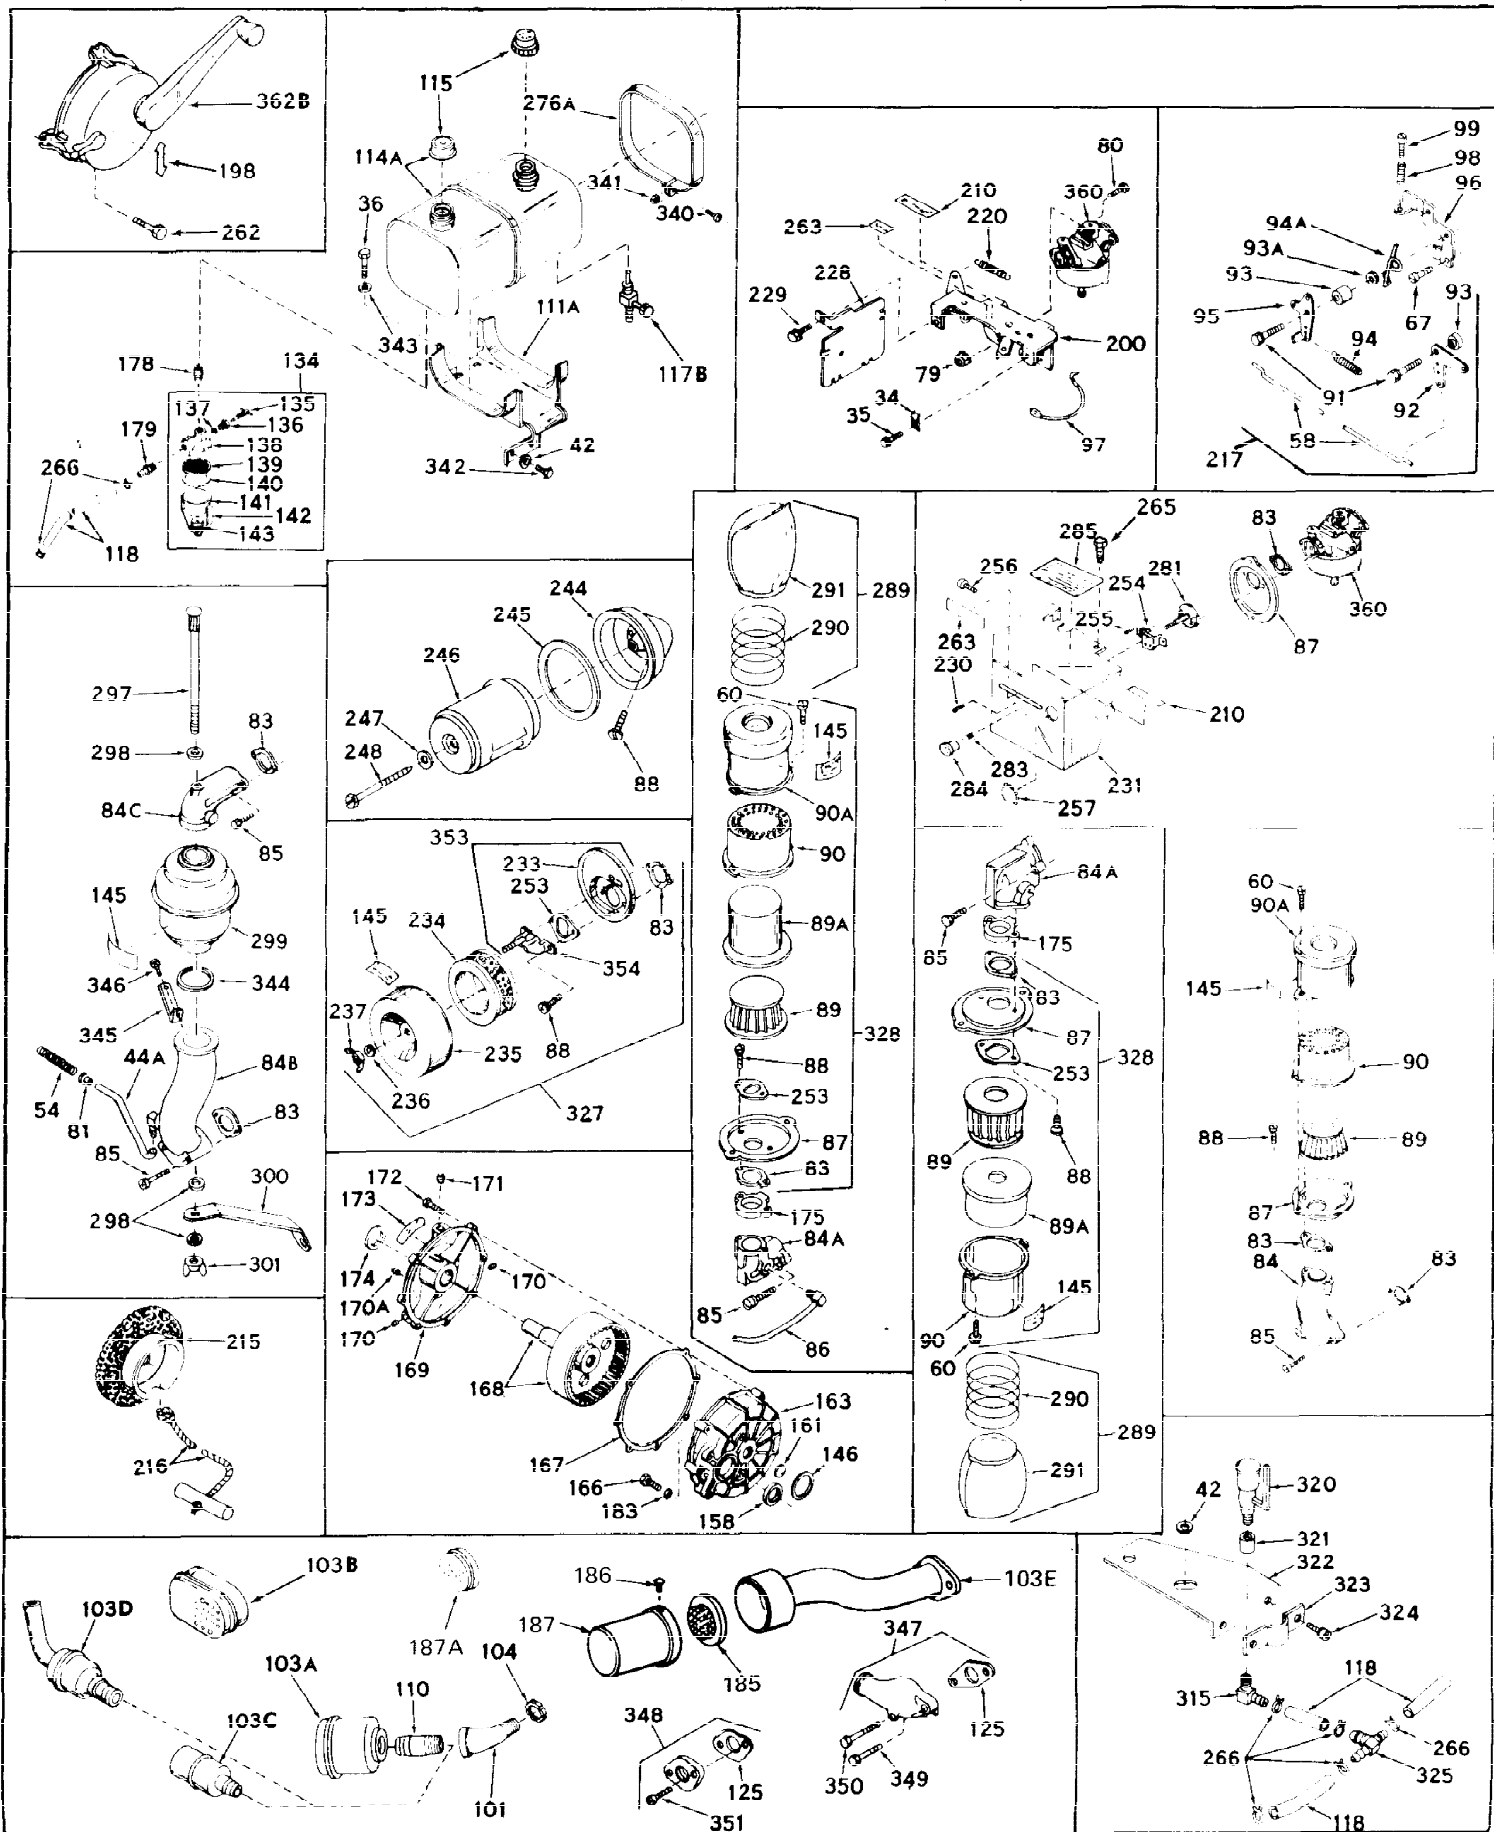

Ref #	Part Number	Qty	Description
34	27793	0	Clip, Conduit
35	28942	0	Screw
36	650694	0	Screw, Hex hd. cap, 5/16-18 x 2
36	650695	0	Screw, Hex hd. cap, 5/16-18 x 2-1/4 (Grade 8
36	650697	0	Screw, Hex hd. cap, 5/16-18 x 2-1/2
42	26073	0	Washer, Connecting rod bolt
54	28819	0	Spring, Fuel line
54	31778	0	Spring, Coil
60	650152	0	Screw
67	650399	0	Screw, Phil. fil. hd. Sems, 10-32 x 5/8
79	29752	0	Nut
80	650572	0	Screw
83	27272	0	Gasket, Air cleaner
85	29786	0	Screw
85	650163	0	Screw, Fil. hd. Sems, 10-32 x 7/8
85	650416	0	Screw, Rd. hd. Sems, 10-32 x 1
85	650605	0	Screw
87	31691	0	Bracket, Air cleaner
88	650399	0	Screw, Phil. fil. hd. Sems, 10-32 x 5/8
88	650521	0	Screw
88	28820	0	Screw
89A	31700	0	Element, Air cleaner
90	31692	0	Body, Air cleaner
91	30312	0	Screw, Hex washer hd. Sems, 10-32 x 1/2
98	28569	0	Spring, Compression
98	32924	0	Spring, Compression
99	29500	0	Screw, Fil. hd. mach., Sems, 8-32 x 3/4
99	650223	0	Screw, Fil. slotted hd. Sems, 8-32 x 5/8
99	650688	0	Screw, Hex hd., 10-32 x 1-5/16" (Drilled
101	30209	0	Elbow, Exhaust (45ø)
103A	29633	0	Muffler
104	28443	0	Nut, Conduit (1/8" thick)
104	32862	0	Nut, Conduit (1/4" thick)
110	30244	0	Nipple, Exhaust pipe (2-1/2")
115	32387A	0	Cap, Fuel filler (Charcoal Plastic) (Spurt
115	33032	0	Cap, Fuel filler (Red Plastic) (Spurt
118	29774	0	Line, Fuel (Braided 8.25")
118	30705	0	Line, Fuel (Braided 16")
118	30962	0	Line, Fuel (Braided 32")
125	27930	0	Gasket, Exhaust
145	31871	0	Decal, Air cleaner
146	28451	0	Gasket, Housing
171	24590	0	Plug, Pipe
215	28301	0	Pulley, Starter
216	590343	0	Rope & Handle Assy., Starter
228	30820	0	Baffle, Heat
229	28942	0	Screw
230	650257	0	Screw, Pan hd. Sems, 8-32 x 5/16
253	30767	0	Spacer, Air cleaner
255	28820	0	Screw
256	650760	0	Screw
257	31291	0	Plug, Cover
262	29716	0	Screw
265	650701	0	Screw, Hex washer hd. shakeproof,
266	26460	0	Clamp, Fuel line