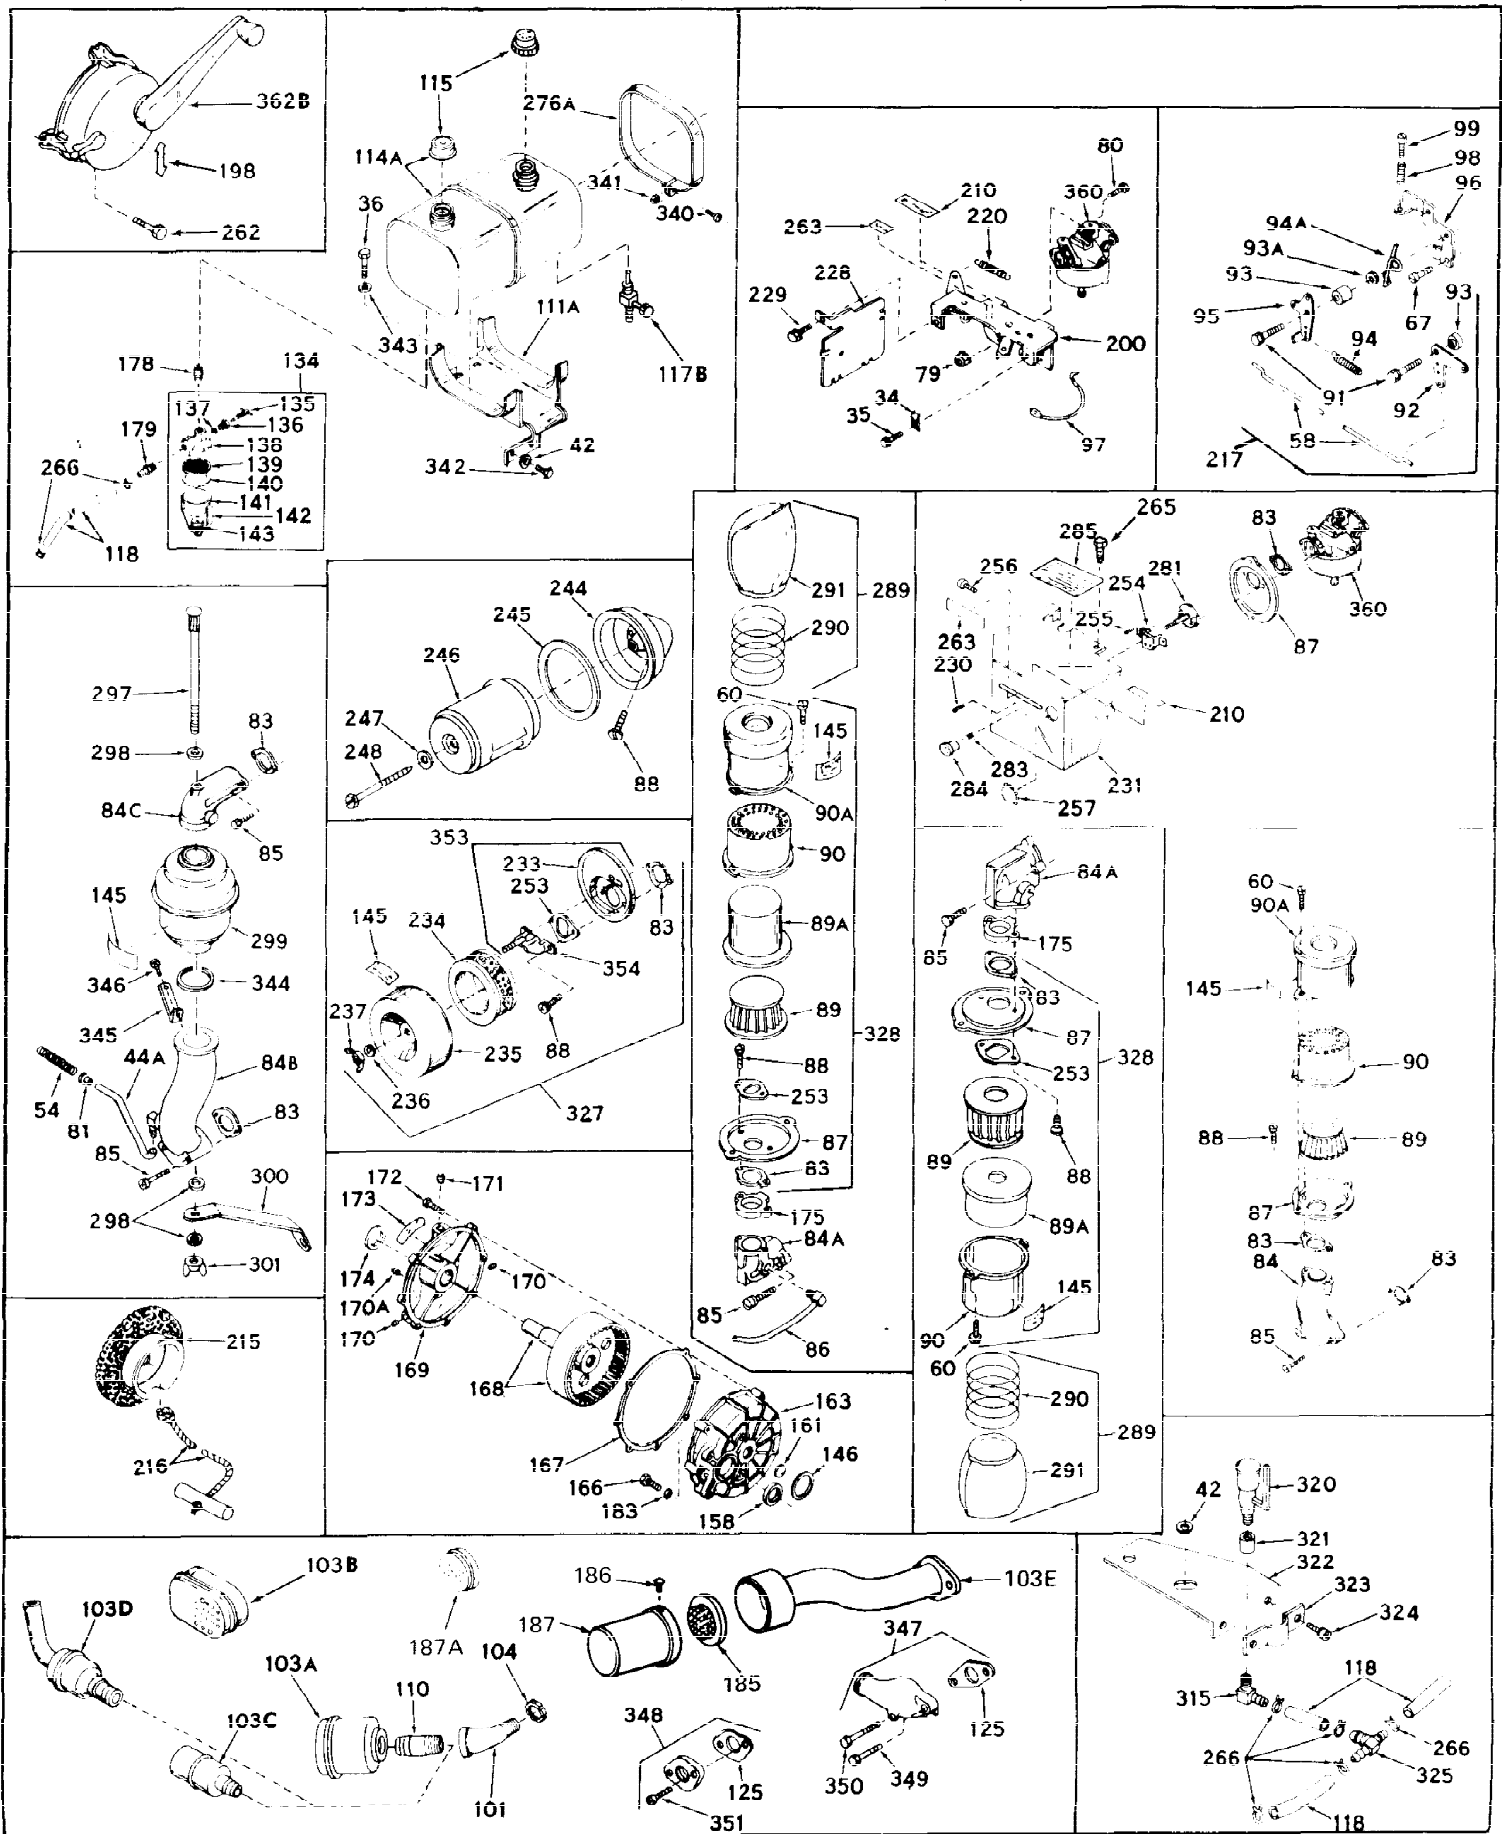

Ref #	Part Number	Qty	Description
34	27793	0	Clip, Conduit
35	28942	0	Screw
36	650694	0	Screw, Hex hd. cap, 5/16-18 x 2
36	650695	0	Screw, Hex hd. cap, 5/16-18 x 2-1/4 (Grade 8
36	650697	0	Screw, Hex hd. cap, 5/16-18 x 2-1/2
42	26073	0	Washer, Connecting rod bolt
54	28819	0	Spring, Fuel line
54	31778	0	Spring, Coil
60	650152	0	Screw
67	650399	0	Screw, Phil. fil. hd. Sems, 10-32 x 5/8
79	29752	0	Nut
80	650572	0	Screw
83	27272	0	Gasket, Air cleaner
84C	32560	0	Elbow, Air cleaner
85	29786	0	Screw
85	650163	0	Screw, Fil. hd. Sems, 10-32 x 7/8
85	650416	0	Screw, Rd. hd. Sems, 10-32 x 1
85	650605	0	Screw
88	650399	0	Screw, Phil. fil. hd. Sems, 10-32 x 5/8
88	650521	0	Screw
88	28820	0	Screw
91	30312	0	Screw, Hex washer hd. Sems, 10-32 x 1/2
98	28569	0	Spring, Compression
98	32924	0	Spring, Compression
99	29500	0	Screw, Fil. hd. mach., Sems, 8-32 x 3/4
99	650223	0	Screw, Fil. slotted hd. Sems, 8-32 x 5/8
99	650688	0	Screw, Hex hd., 10-32 x 1-5/16" (Drilled
101	30209	0	Elbow, Exhaust (45ø)
104	28443	0	Nut, Conduit (1/8" thick)
104	32862	0	Nut, Conduit (1/4" thick)
110	30244	0	Nipple, Exhaust pipe (2-1/2")
115	32387A	0	Cap, Fuel filler (Charcoal Plastic) (Spurt
115	33032	0	Cap, Fuel filler (Red Plastic) (Spurt
118	29774	0	Line, Fuel (Braided 8.25")
118	30705	0	Line, Fuel (Braided 16")
118	30962	0	Line, Fuel (Braided 32")
125	27930	0	Gasket, Exhaust
145	31752	0	Decal, Air cleaner
146	28451	0	Gasket, Housing
171	24590	0	Plug, Pipe
215	28301	0	Pulley, Starter
216	590343	0	Rope & Handle Assy., Starter
228	30820	0	Baffle, Heat
229	28942	0	Screw
230	650257	0	Screw, Pan hd. Sems, 8-32 x 5/16
236	31481	0	Washer, Copper
237	650513	0	Nut, Wing
253	30767	0	Spacer, Air cleaner
255	28820	0	Screw
256	650760	0	Screw
257	31291	0	Plug, Cover
262	29716	0	Screw
265	650701	0	Screw, Hex washer hd. shakeproof,
266	26460	0	Clamp, Fuel line
289	730512	0	Kit, Pre-cleaner