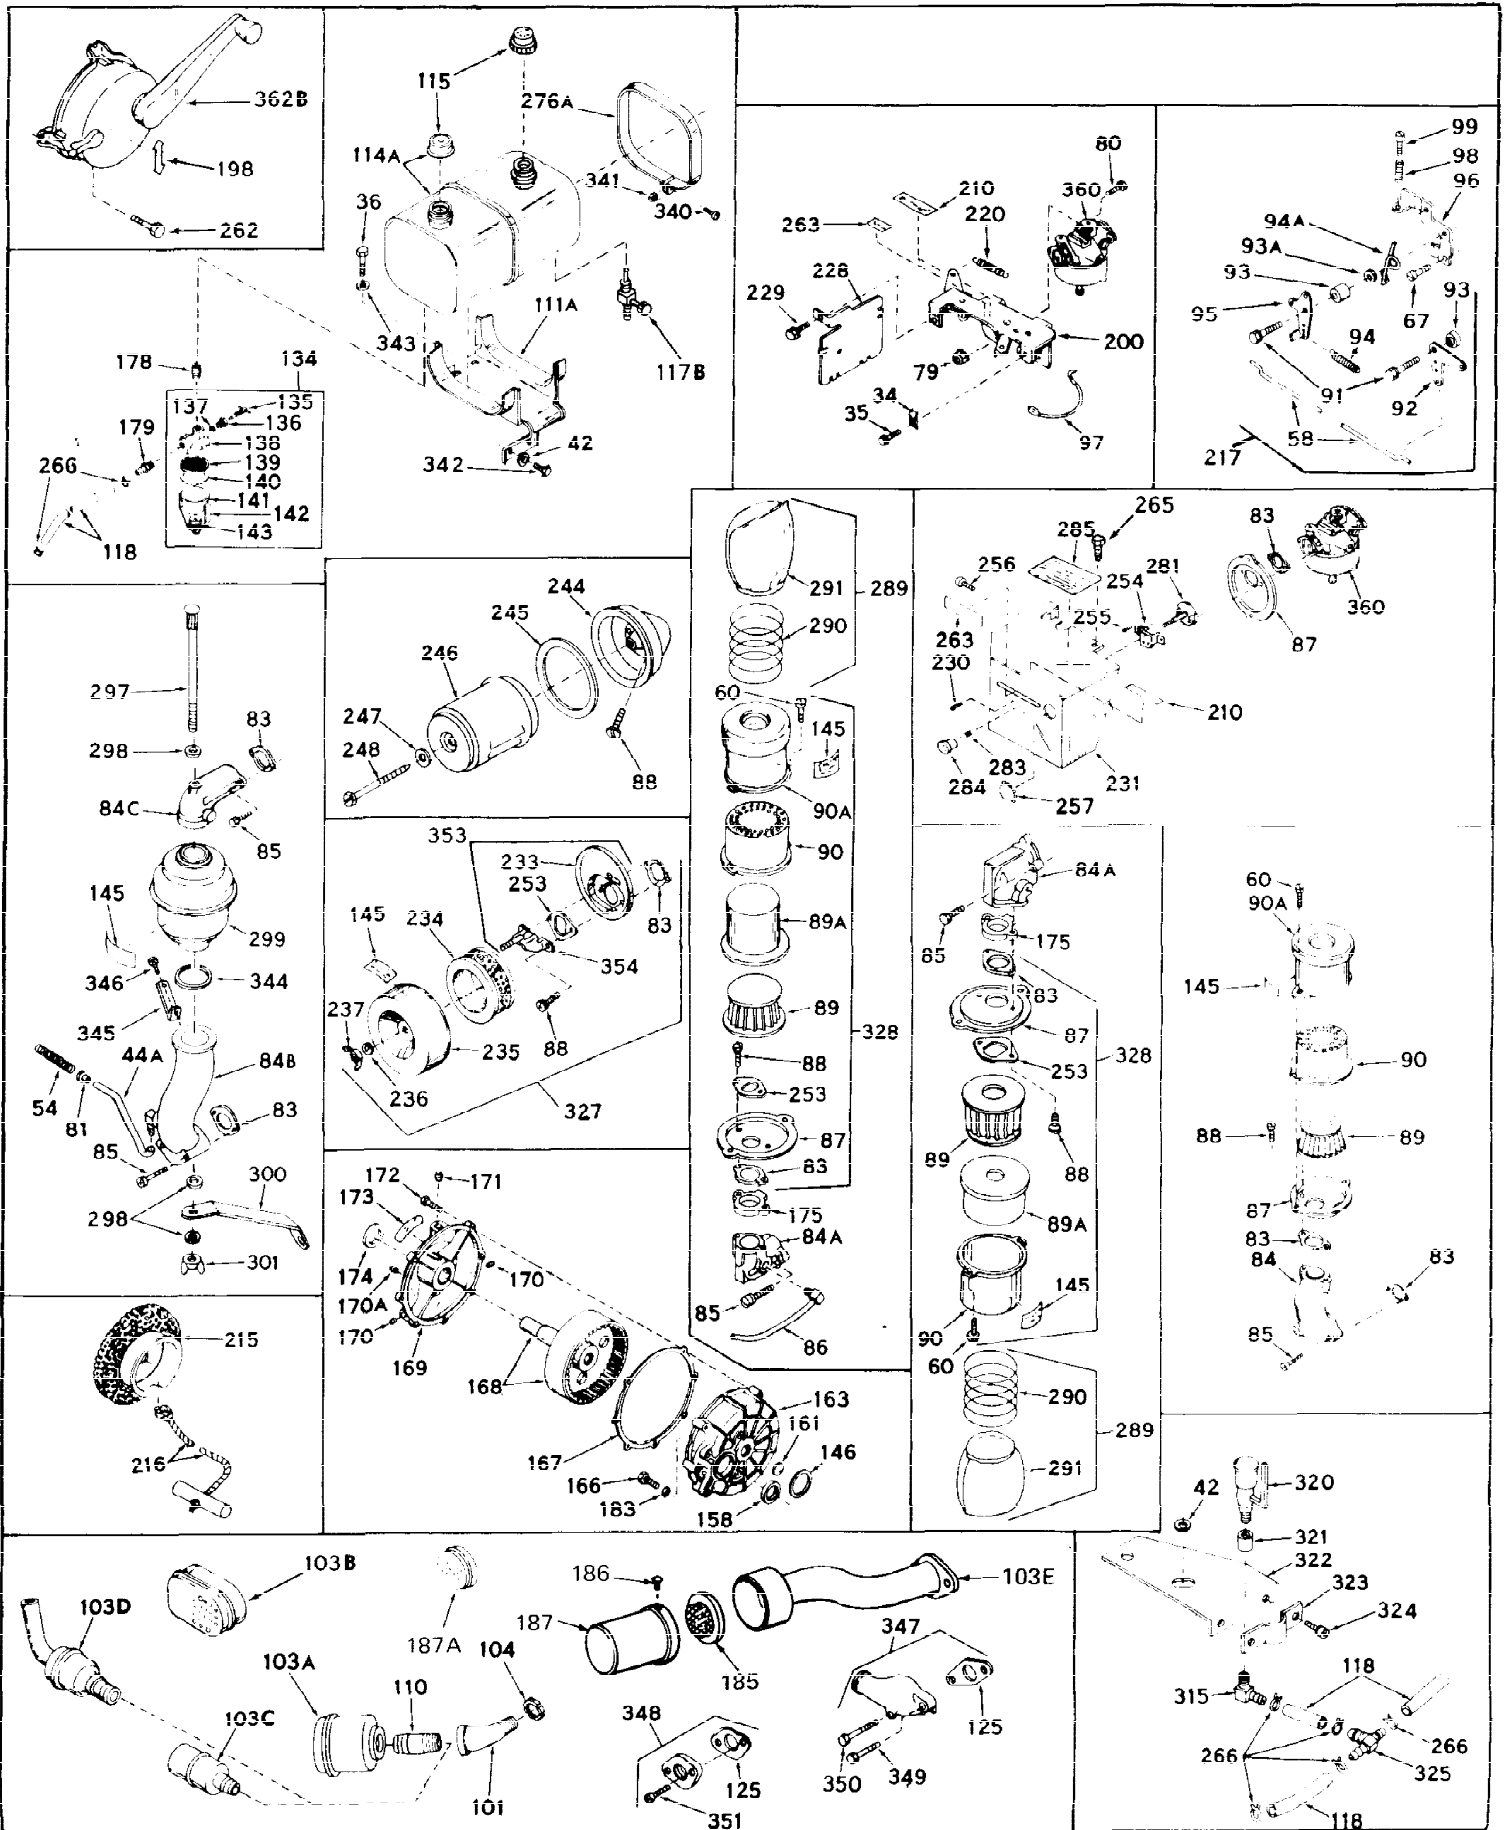

Ref #	Part Number	Qty	Description
34	27793	0	Clip, Conduit
35	28942	0	Screw
36	650694	0	Screw, Hex hd. cap, 5/16-18 x 2
36	650695	0	Screw, Hex hd. cap, 5/16-18 x 2-1/4 (Grade 8
36	650697	0	Screw, Hex hd. cap, 5/16-18 x 2-1/2
42	26073	0	Washer, Connecting rod bolt
54	28819	0	Spring, Fuel line
54	31778	0	Spring, Coil
60	650152	0	Screw
67	650399	0	Screw, Phil. fil. hd. Sems, 10-32 x 5/8
79	29752	0	Nut
80	650572	0	Screw
83	27272	0	Gasket, Air cleaner
85	29786	0	Screw
85	650163	0	Screw, Fil. hd. Sems, 10-32 x 7/8
85	650416	0	Screw, Rd. hd. Sems, 10-32 x 1
85	650605	0	Screw
87	31691	0	Bracket, Air cleaner
88	28820	0	Screw
88	650399	0	Screw, Phil. fil. hd. Sems, 10-32 x 5/8
88	650521	0	Screw
89	30727	0	Element, Air cleaner
90	31692	0	Body, Air cleaner
91	30312	0	Screw, Hex washer hd. Sems, 10-32 x 1/2
98	28569	0	Spring, Compression
98	32924	0	Spring, Compression
99	29500	0	Screw, Fil. hd. mach., Sems, 8-32 x 3/4
99	650223	0	Screw, Fil. slotted hd. Sems, 8-32 x 5/8
99	650688	0	Screw, Hex hd., 10-32 x 1-5/16" (Drilled
104	28443	0	Nut, Conduit (1/8" thick)
104	32862	0	Nut, Conduit (1/4" thick)
115	32387A	0	Cap, Fuel filler (Charcoal Plastic) (Spurt
115	33032	0	Cap, Fuel filler (Red Plastic) (Spurt
118	29774	0	Line, Fuel (Braided 8.25")
118	30705	0	Line, Fuel (Braided 16")
118	30962	0	Line, Fuel (Braided 32")
125	27930	0	Gasket, Exhaust
145	31752	0	Decal, Air cleaner
146	28451	0	Gasket, Housing
171	24590	0	Plug, Pipe
215	28301	0	Pulley, Starter
216	590343	0	Rope & Handle Assy., Starter
228	30820	0	Baffle, Heat
229	28942	0	Screw
230	650257	0	Screw, Pan hd. Sems, 8-32 x 5/16
253	30767	0	Spacer, Air cleaner
255	28820	0	Screw
256	650760	0	Screw
257	31291	0	Plug, Cover
262	29716	0	Screw
265	650701	0	Screw, Hex washer hd. shakeproof,
266	26460	0	Clamp, Fuel line
289	730512	0	Kit, Pre-cleaner
290	31667	0	Spring, Pre-cleaner bag
291	31668	0	Bag, Pre-cleaner