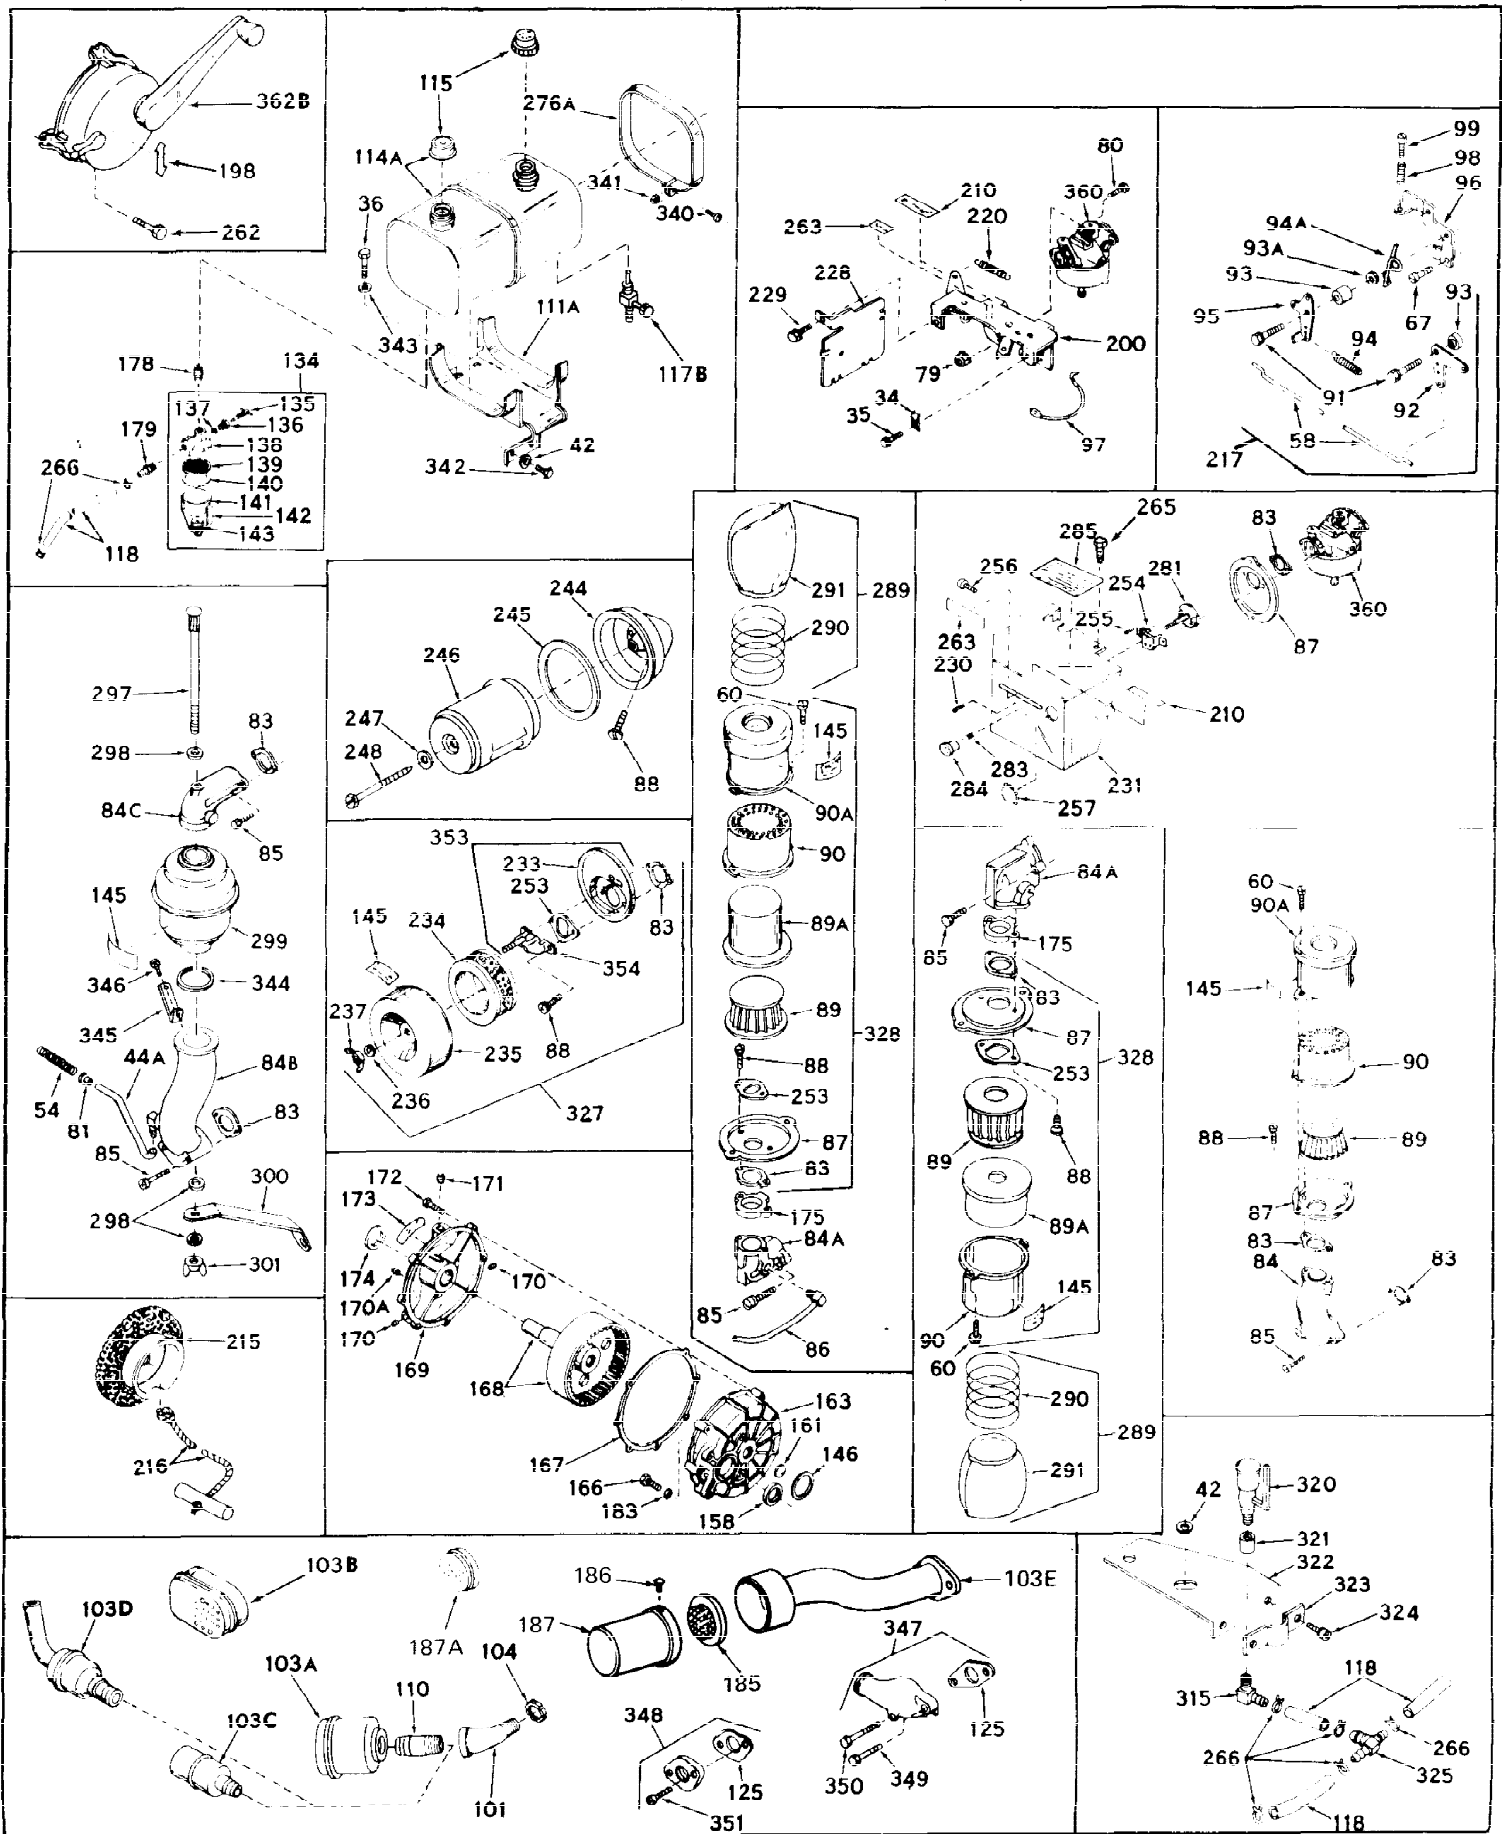

Ref #	Part Number	Qty	Description
34	27793	0	Clip, Conduit
35	28942	0	Screw
36	650694	0	Screw, Hex hd. cap, 5/16-18 x 2
36	650695	0	Screw, Hex hd. cap, 5/16-18 x 2-1/4 (Grade 8
36	650697	0	Screw, Hex hd. cap, 5/16-18 x 2-1/2
42	26073	0	Washer, Connecting rod bolt
54	28819	0	Spring, Fuel line
54	31778	0	Spring, Coil
60	650152	0	Screw
67	650399	0	Screw, Phil. fil. hd. Sems, 10-32 x 5/8
79	29752	0	Nut
80	650572	0	Screw
83	27272	0	Gasket, Air cleaner
85	29786	0	Screw
85	650163	0	Screw, Fil. hd. Sems, 10-32 x 7/8
85	650416	0	Screw, Rd. hd. Sems, 10-32 x 1
85	650605	0	Screw
87	31691	0	Bracket, Air cleaner
88	28820	0	Screw
88	650399	0	Screw, Phil. fil. hd. Sems, 10-32 x 5/8
88	650521	0	Screw
89	30727	0	Element, Air cleaner
90	31692	0	Body, Air cleaner
91	30312	0	Screw, Hex washer hd. Sems, 10-32 x 1/2
98	28569	0	Spring, Compression
98	32924	0	Spring, Compression
99	29500	0	Screw, Fil. hd. mach., Sems, 8-32 x 3/4
99	650223	0	Screw, Fil. slotted hd. Sems, 8-32 x 5/8
99	650688	0	Screw, Hex hd., 10-32 x 1-5/16" (Drilled
101	30209	0	Elbow, Exhaust (45ø)
103A	29633	0	Muffler
104	28443	0	Nut, Conduit (1/8" thick)
104	32862	0	Nut, Conduit (1/4" thick)
110	30244	0	Nipple, Exhaust pipe (2-1/2")
115	32387A	0	Cap, Fuel filler (Charcoal Plastic) (Spurt
115	33032	0	Cap, Fuel filler (Red Plastic) (Spurt
118	29774	0	Line, Fuel (Braided 8.25")
118	30705	0	Line, Fuel (Braided 16")
118	30962	0	Line, Fuel (Braided 32")
125	27930	0	Gasket, Exhaust
145	31752	0	Decal, Air cleaner
146	28451	0	Gasket, Housing
171	24590	0	Plug, Pipe
215	28301	0	Pulley, Starter
216	590343	0	Rope & Handle Assy., Starter
228	30820	0	Baffle, Heat
229	28942	0	Screw
230	650257	0	Screw, Pan hd. Sems, 8-32 x 5/16
253	30767	0	Spacer, Air cleaner
255	28820	0	Screw
256	650760	0	Screw
257	31291	0	Plug, Cover
262	29716	0	Screw
265	650701	0	Screw, Hex washer hd. shakeproof,
266	26460	0	Clamp, Fuel line