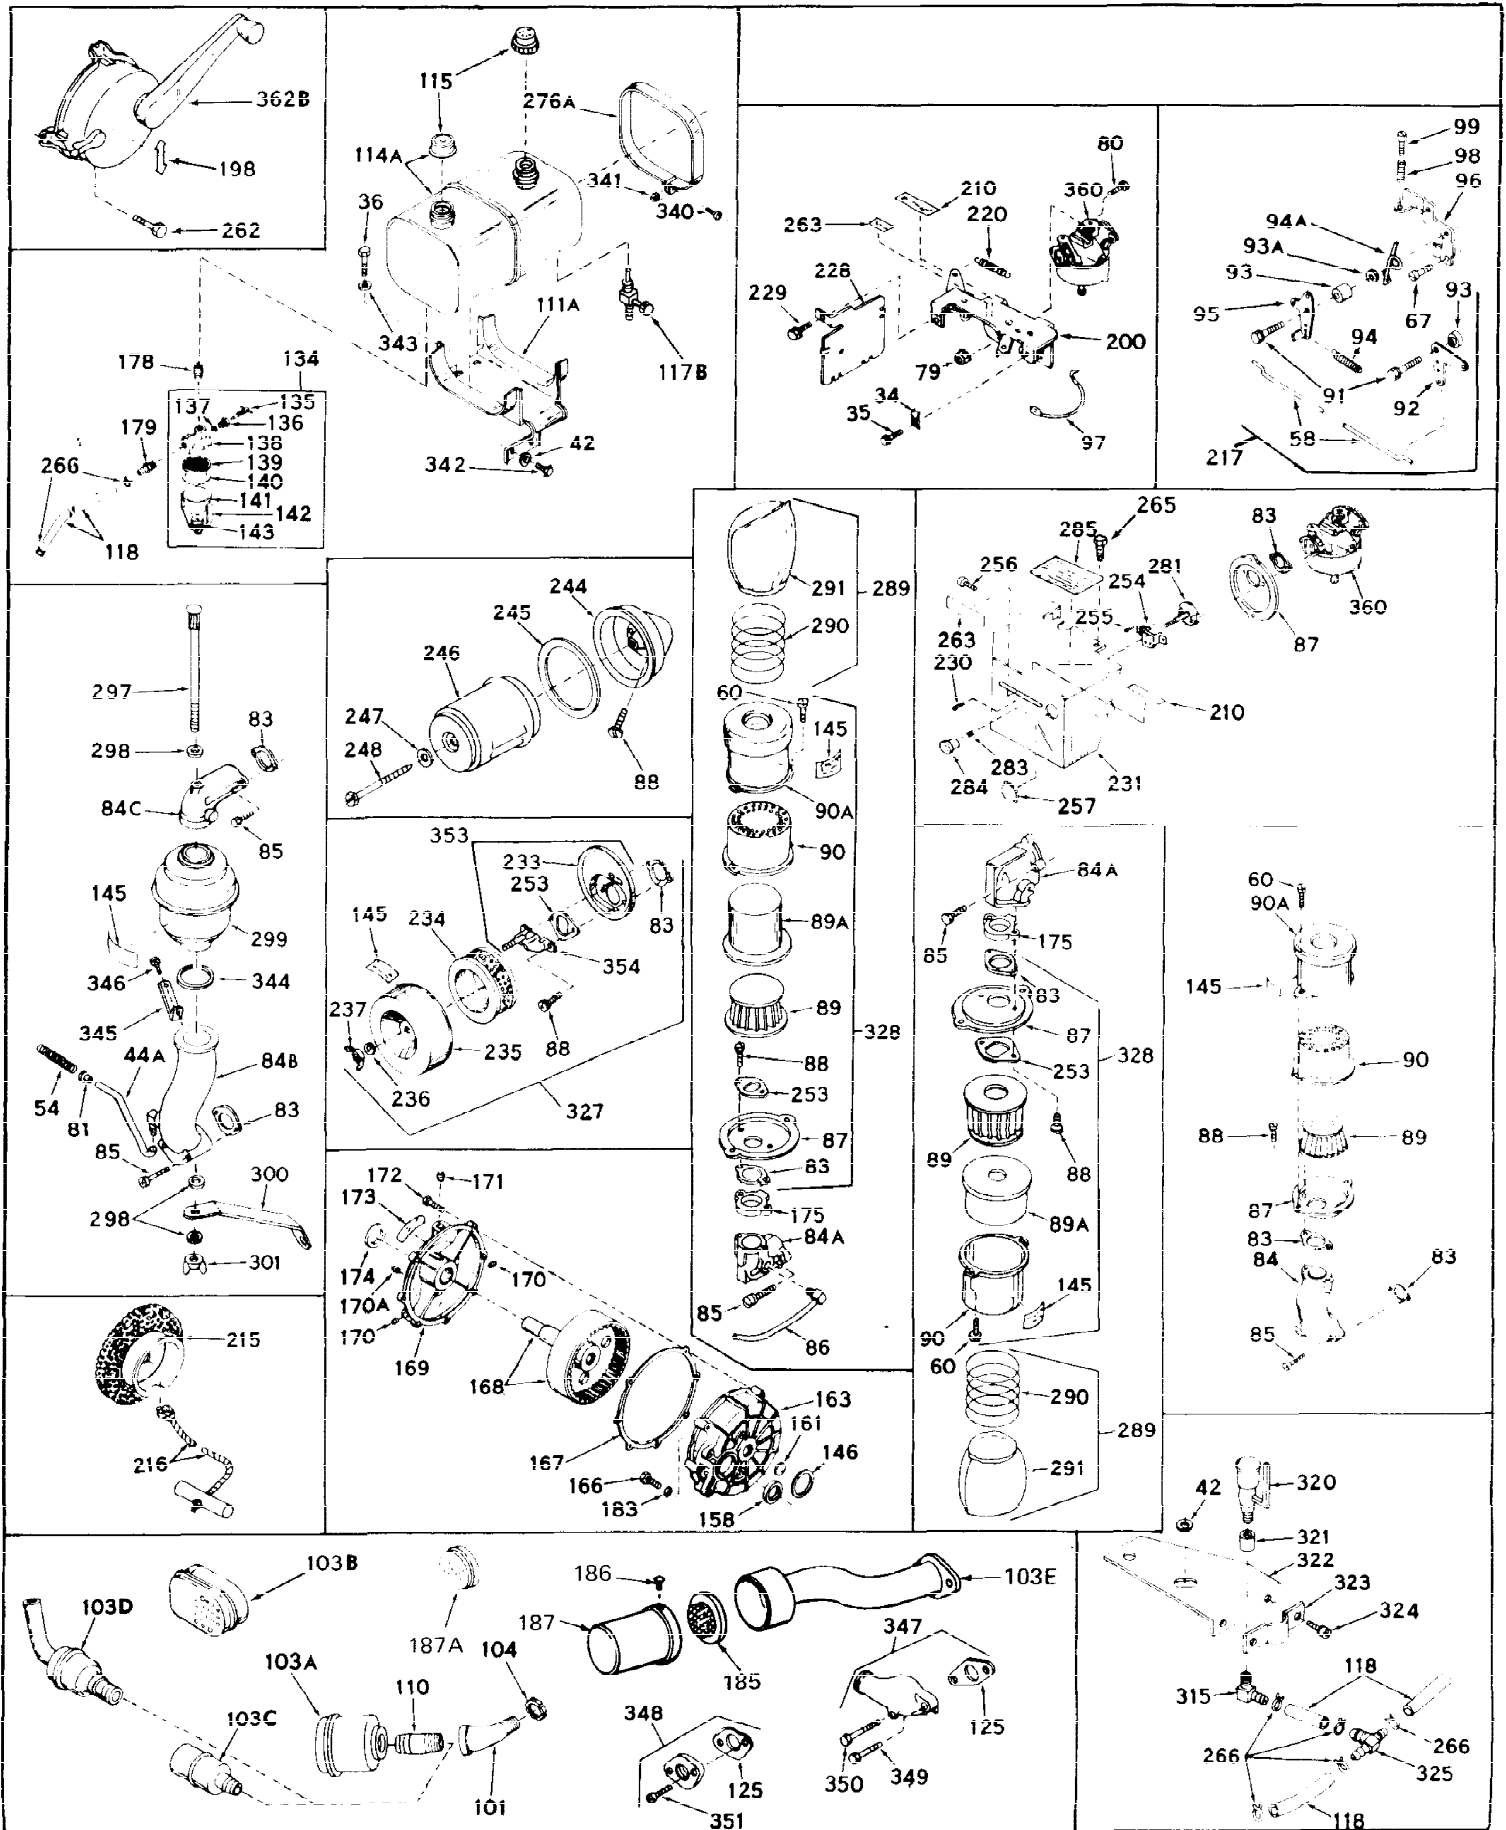

Ref #	Part Number	Qty	Description
34	27793	0	Clip, Conduit
35	28942	0	Screw
36	650694	0	Screw, Hex hd. cap, 5/16-18 x 2
36	650695	0	Screw, Hex hd. cap, 5/16-18 x 2-1/4 (Grade 8
36	650697	0	Screw, Hex hd. cap, 5/16-18 x 2-1/2
42	26073	0	Washer, Connecting rod bolt
54	28819	0	Spring, Fuel line
54	31778	0	Spring, Coil
60	650152	0	Screw
67	650399	0	Screw, Phil. fil. hd. Sems, 10-32 x 5/8
79	29752	0	Nut
80	650572	0	Screw
83	27272	0	Gasket, Air cleaner
85	29786	0	Screw
85	650163	0	Screw, Fil. hd. Sems, 10-32 x 7/8
85	650416	0	Screw, Rd. hd. Sems, 10-32 x 1
85	650605	0	Screw
87	31691	0	Bracket, Air cleaner
88	28820	0	Screw
88	650399	0	Screw, Phil. fil. hd. Sems, 10-32 x 5/8
88	650521	0	Screw
89	30727	0	Element, Air cleaner
90	31692	0	Body, Air cleaner
91	30312	0	Screw, Hex washer hd. Sems, 10-32 x 1/2
98	28569	0	Spring, Compression
98	32924	0	Spring, Compression
99	29500	0	Screw, Fil. hd. mach., Sems, 8-32 x 3/4
99	650223	0	Screw, Fil. slotted hd. Sems, 8-32 x 5/8
99	650688	0	Screw, Hex hd., 10-32 x 1-5/16" (Drilled
101	30209	0	Elbow, Exhaust (45ø)
103A	29633	0	Muffler
104	28443	0	Nut, Conduit (1/8" thick)
104	32862	0	Nut, Conduit (1/4" thick)
110	30244	0	Nipple, Exhaust pipe (2-1/2")
115	32387A	0	Cap, Fuel filler (Charcoal Plastic) (Spurt
115	33032	0	Cap, Fuel filler (Red Plastic) (Spurt
118	29774	0	Line, Fuel (Braided 8.25")
118	30705	0	Line, Fuel (Braided 16")
118	30962	0	Line, Fuel (Braided 32")
125	27930	0	Gasket, Exhaust
145	31752	0	Decal, Air cleaner
146	28451	0	Gasket, Housing
171	24590	0	Plug, Pipe
215	28301	0	Pulley, Starter
216	590343	0	Rope & Handle Assy., Starter
228	30820	0	Baffle, Heat
229	28942	0	Screw
230	650257	0	Screw, Pan hd. Sems, 8-32 x 5/16
253	30767	0	Spacer, Air cleaner
255	28820	0	Screw
256	650760	0	Screw
257	31291	0	Plug, Cover
262	29716	0	Screw
265	650701	0	Screw, Hex washer hd. shakeproof,
266	26460	0	Clamp, Fuel line