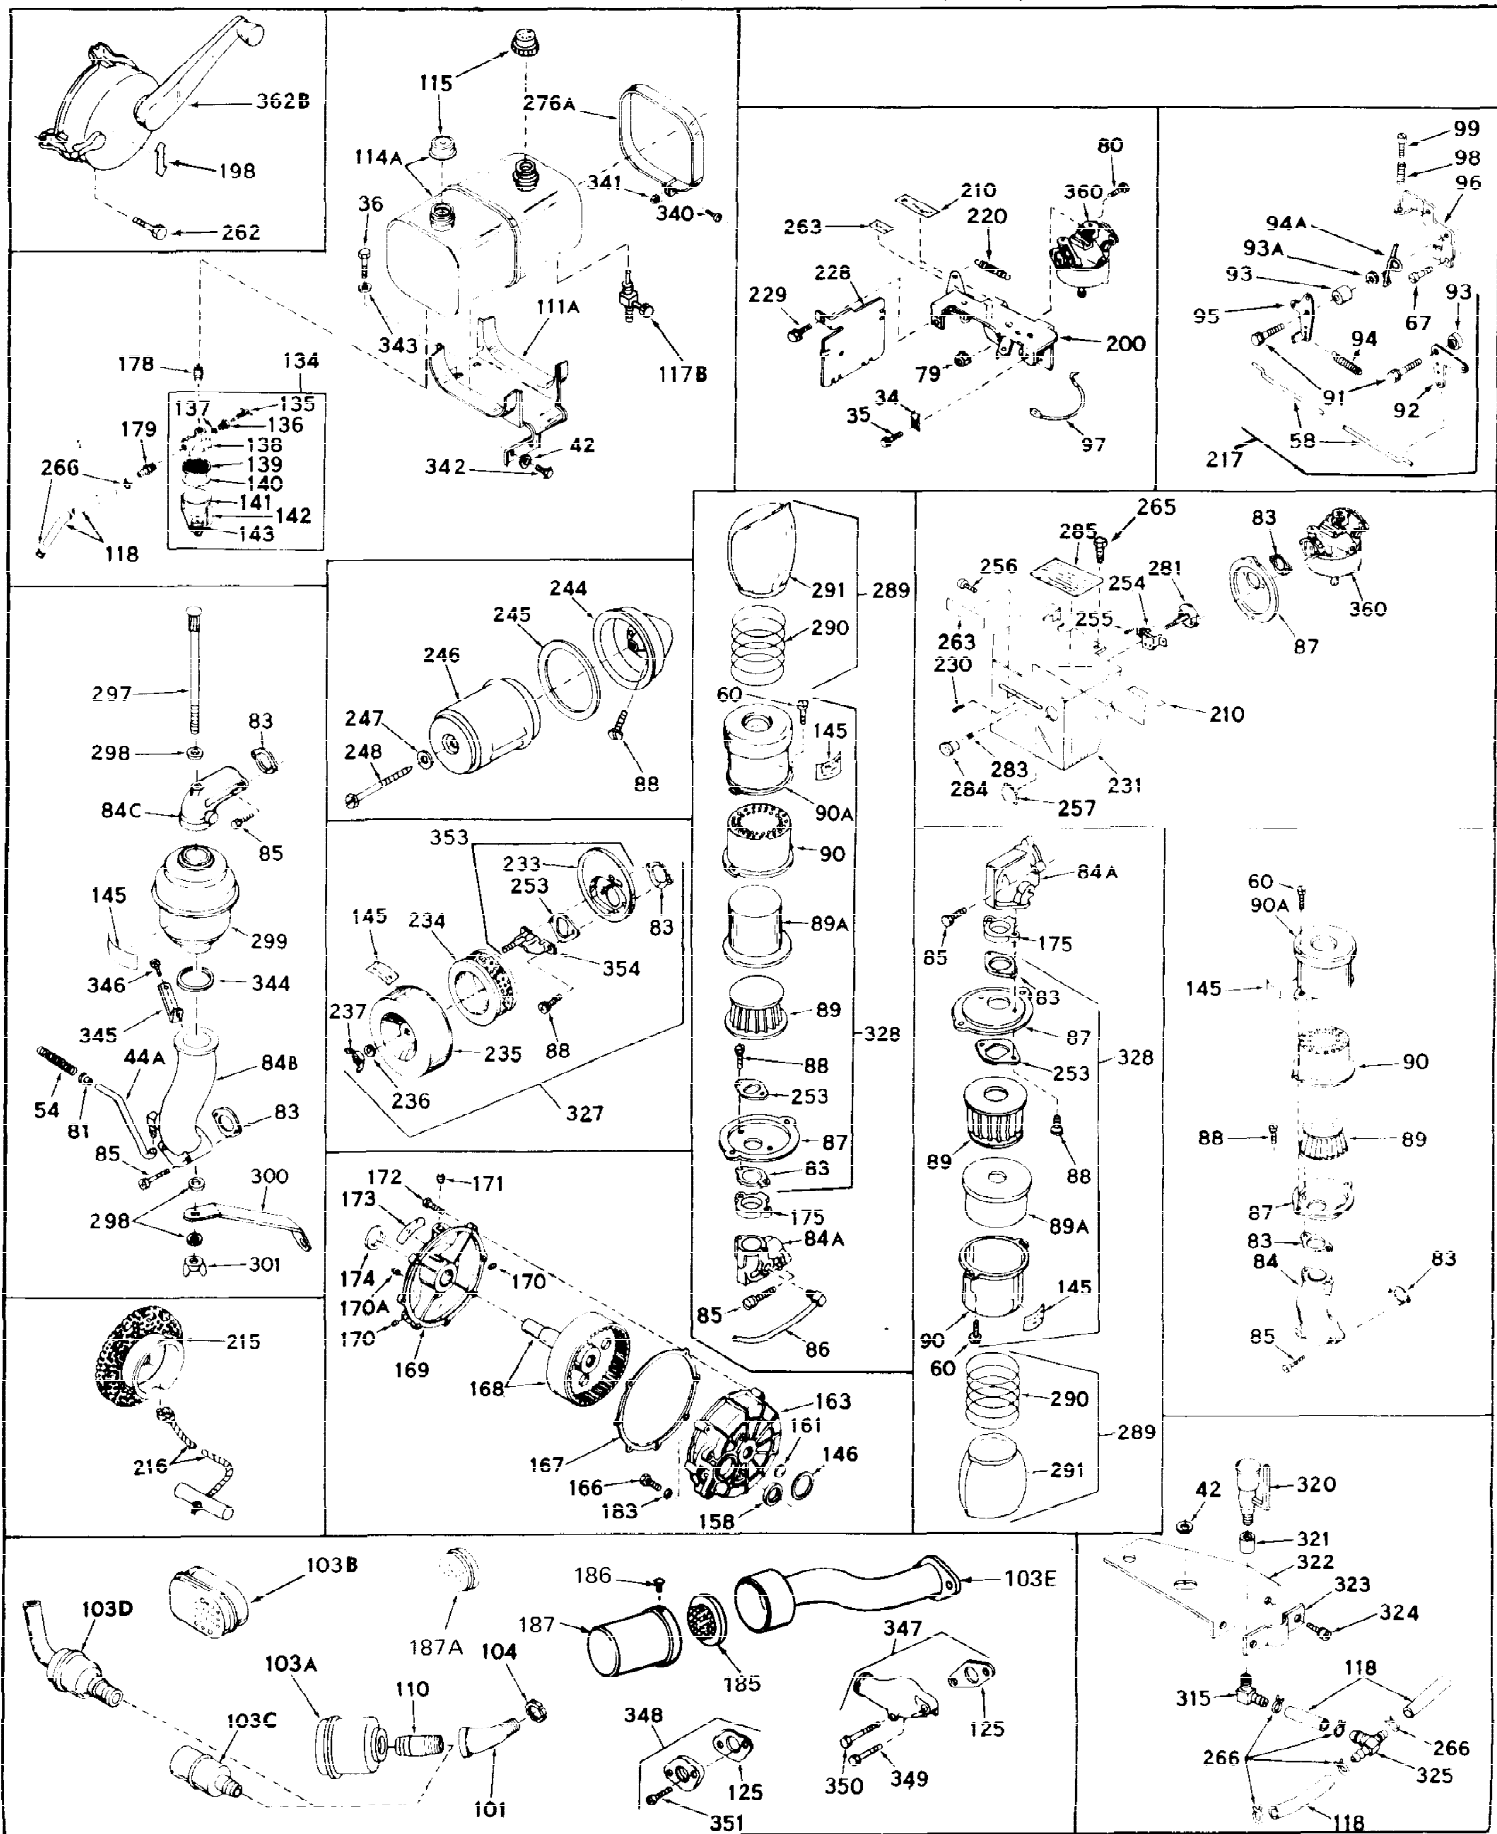

Ref #	Part Number	Qty	Description
34	27793	0	Clip, Conduit
35	28942	0	Screw
36	650694	0	Screw, Hex hd. cap, 5/16-18 x 2
36	650695	0	Screw, Hex hd. cap, 5/16-18 x 2-1/4 (Grade 8
36	650697	0	Screw, Hex hd. cap, 5/16-18 x 2-1/2
42	26073	0	Washer, Connecting rod bolt
54	28819	0	Spring, Fuel line
54	31778	0	Spring, Coil
60	650152	0	Screw
67	650399	0	Screw, Phil. fil. hd. Sems, 10-32 x 5/8
79	29752	0	Nut
80	650572	0	Screw
83	27272	0	Gasket, Air cleaner
84C	32560	0	Elbow, Air cleaner
85	29786	0	Screw
85	650163	0	Screw, Fil. hd. Sems, 10-32 x 7/8
85	650416	0	Screw, Rd. hd. Sems, 10-32 x 1
85	650605	0	Screw
88	28820	0	Screw
88	650399	0	Screw, Phil. fil. hd. Sems, 10-32 x 5/8
88	650521	0	Screw
91	30312	0	Screw, Hex washer hd. Sems, 10-32 x 1/2
98	32924	0	Spring, Compression
98	28569	0	Spring, Compression
99	29500	0	Screw, Fil. hd. mach., Sems, 8-32 x 3/4
99	650223	0	Screw, Fil. slotted hd. Sems, 8-32 x 5/8
99	650688	0	Screw, Hex hd., 10-32 x 1-5/16" (Drilled
101	30209	0	Elbow, Exhaust (45ø)
103A	29633	0	Muffler
104	28443	0	Nut, Conduit (1/8" thick)
104	32862	0	Nut, Conduit (1/4" thick)
110	30244	0	Nipple, Exhaust pipe (2-1/2")
115	32387A	0	Cap, Fuel filler (Charcoal Plastic) (Spurt
115	33032	0	Cap, Fuel filler (Red Plastic) (Spurt
118	29774	0	Line, Fuel (Braided 8.25")
118	30705	0	Line, Fuel (Braided 16")
118	30962	0	Line, Fuel (Braided 32")
125	27930	0	Gasket, Exhaust
145	31752	0	Decal, Air cleaner
146	28451	0	Gasket, Housing
171	24590	0	Plug, Pipe
215	28301	0	Pulley, Starter
216	590343	0	Rope & Handle Assy., Starter
228	30820	0	Baffle, Heat
229	28942	0	Screw
230	650257	0	Screw, Pan hd. Sems, 8-32 x 5/16
253	30767	0	Spacer, Air cleaner
255	28820	0	Screw
256	650760	0	Screw
257	31291	0	Plug, Cover
262	29716	0	Screw
265	650701	0	Screw, Hex washer hd. shakeproof,
266	26460	0	Clamp, Fuel line
289	730512	0	Kit, Pre-cleaner
290	31667	0	Spring, Pre-cleaner bag