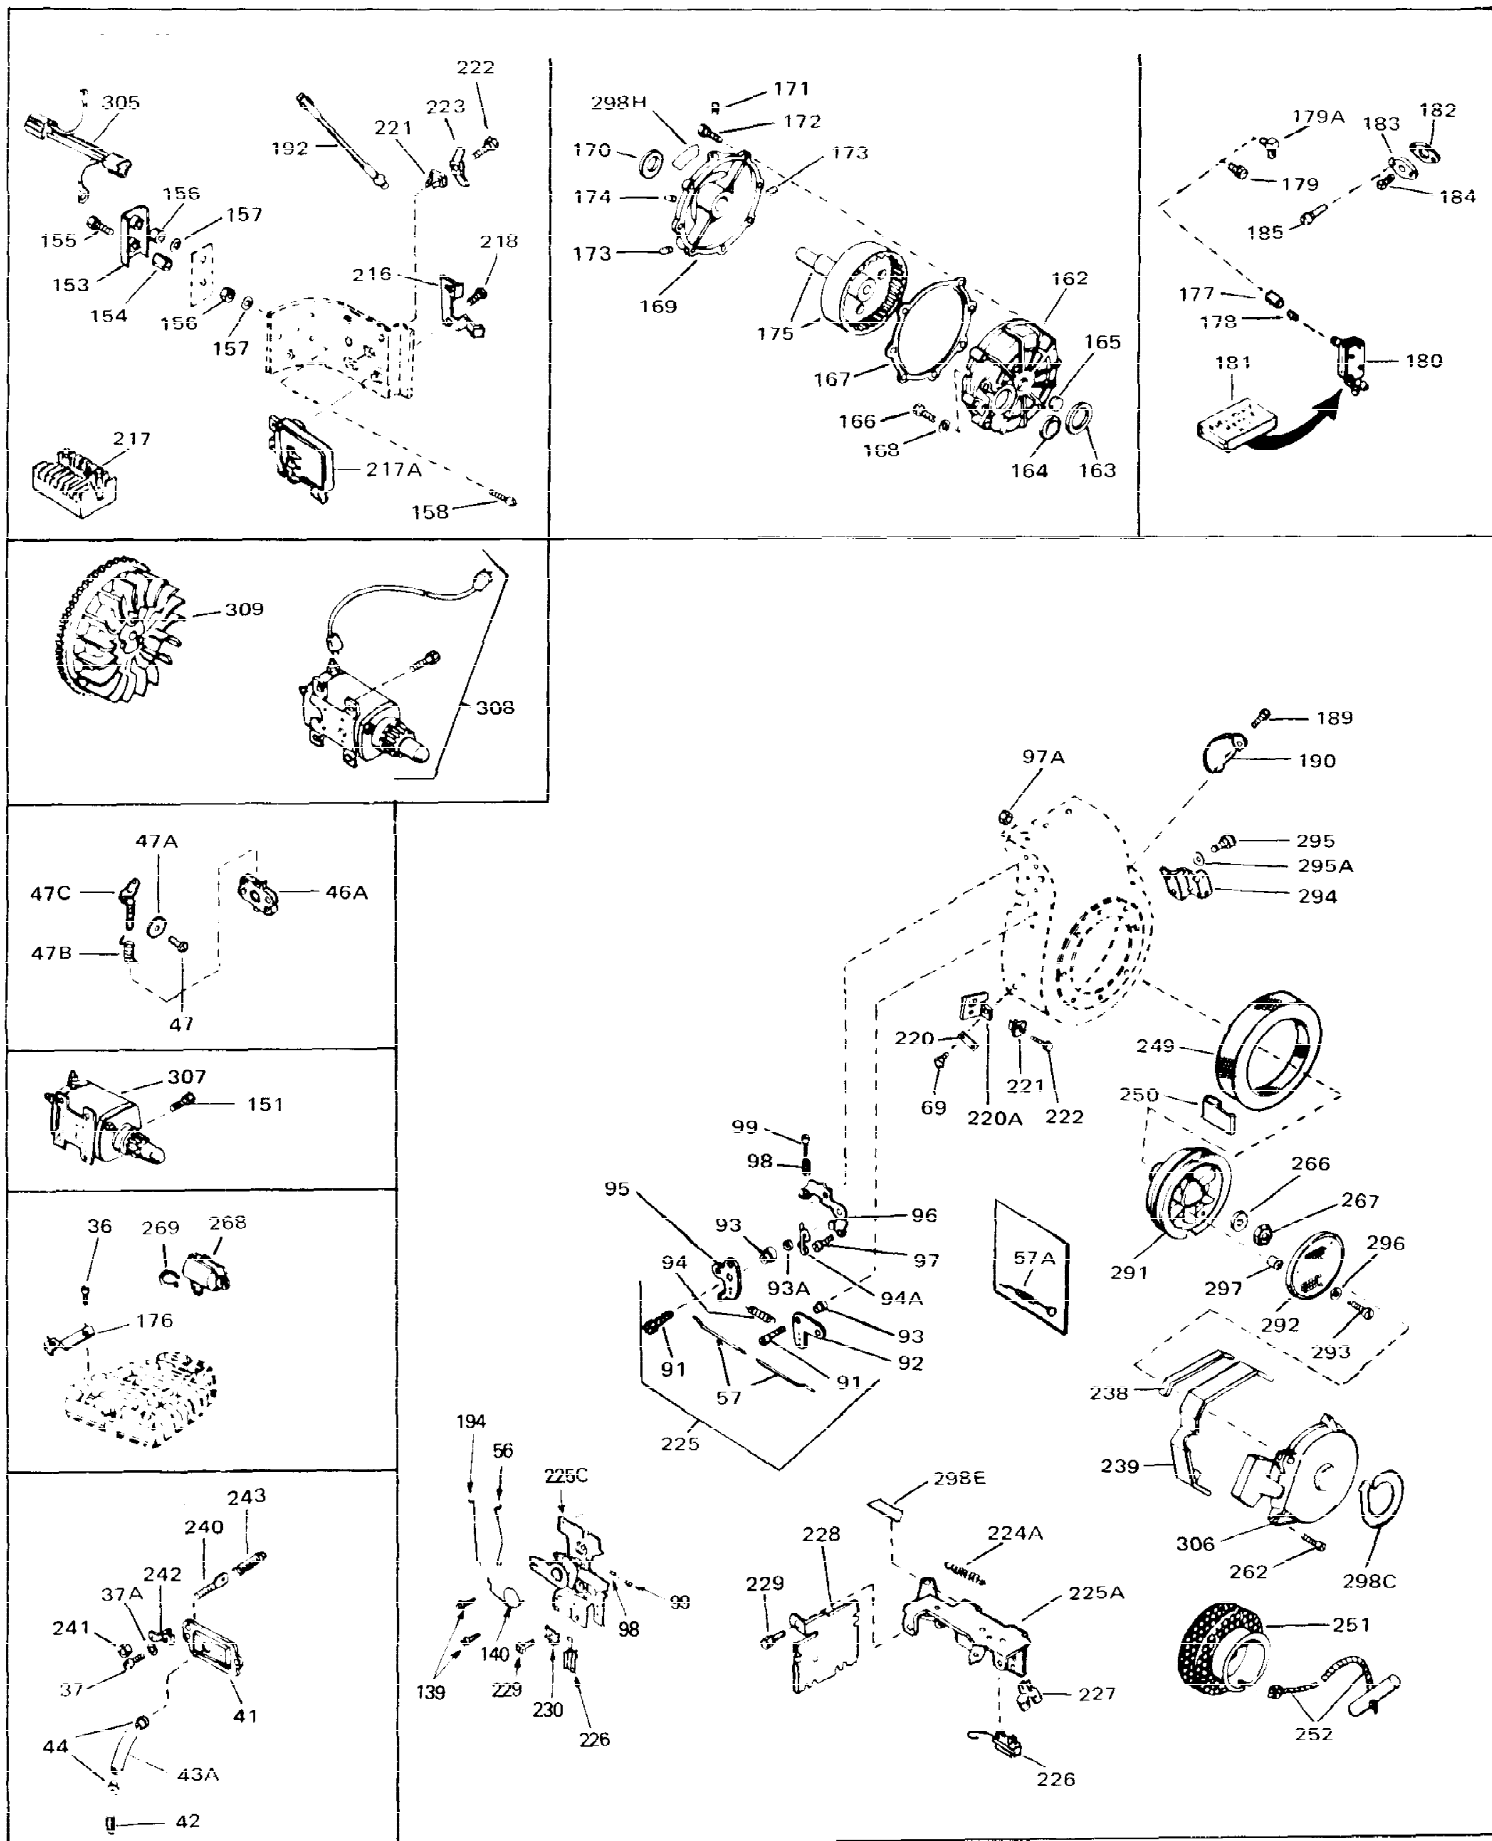

Ref #	Part Number	Qty	Description
36	650694A	0	Screw, Hex flange hd., 5/16-18 x 2
36	650695A	0	Screw, Hex flange hd., 5/16-18 x 2-1/4
36	650697A	0	Screw, Hex flange hd., 5/16-18 x 2-1/2
37	650128	0	Screw
37	650597	0	Screw, Hex washer hd., 10-24 x 5/8
37A	27261	0	Washer, Flat
41	28425	0	Cover, Valve chamber
56	31710	0	Link, Throttle
69	29747A	0	Screw
98	28569	0	Spring, Compression
98	31342	0	Spring, Compression
98	32924	0	Spring, Compression
99	29500	0	Screw, Fil. hd. mach., Sems, 8-32 x 3/4
99	650549	0	Screw
99	650688	0	Screw, Hex hd., 10-32 x 1-5/16" (Drilled
182	32683	0	Gasket, Fuel pump
183	32955	0	Cover, Fuel pump pad
184	9556	0	Plug, Oil drain (Sq. hd. pipe, 1/8-27)
185	30688	0	Screw, Hex hd. Sems, 1/4-20 x 1/2
225	730152	0	Control Assy., Speed
227	33177	0	Terminal
229	28942	0	Screw
230	27793	0	Clip, Conduit
251	28301	0	Pulley, Starter
252	590343	0	Rope & Handle Assy., Starter
266	650815	0	Washer, Belleville
267	8115	0	Nut, Hex
305	33018	0	Harness, Adapter
308	32386	0	Starter Motor Kit (110-120 Volt)
308	32901	0	Starter Motor Kit (110-120 Volt)
308	33328	0	Starter Motor Kit (110-120 Volt)
308	33328A	0	Starter Motor Kit (110-120 Volt)
308	33518	0	Starter Motor Kit (110-120 Volt)
308	33518A	0	Starter Motor Kit (110-120 Volt)
308	33518B	0	Starter Motor Kit (110-120 Volt)
309	30811A	0	Flywheel