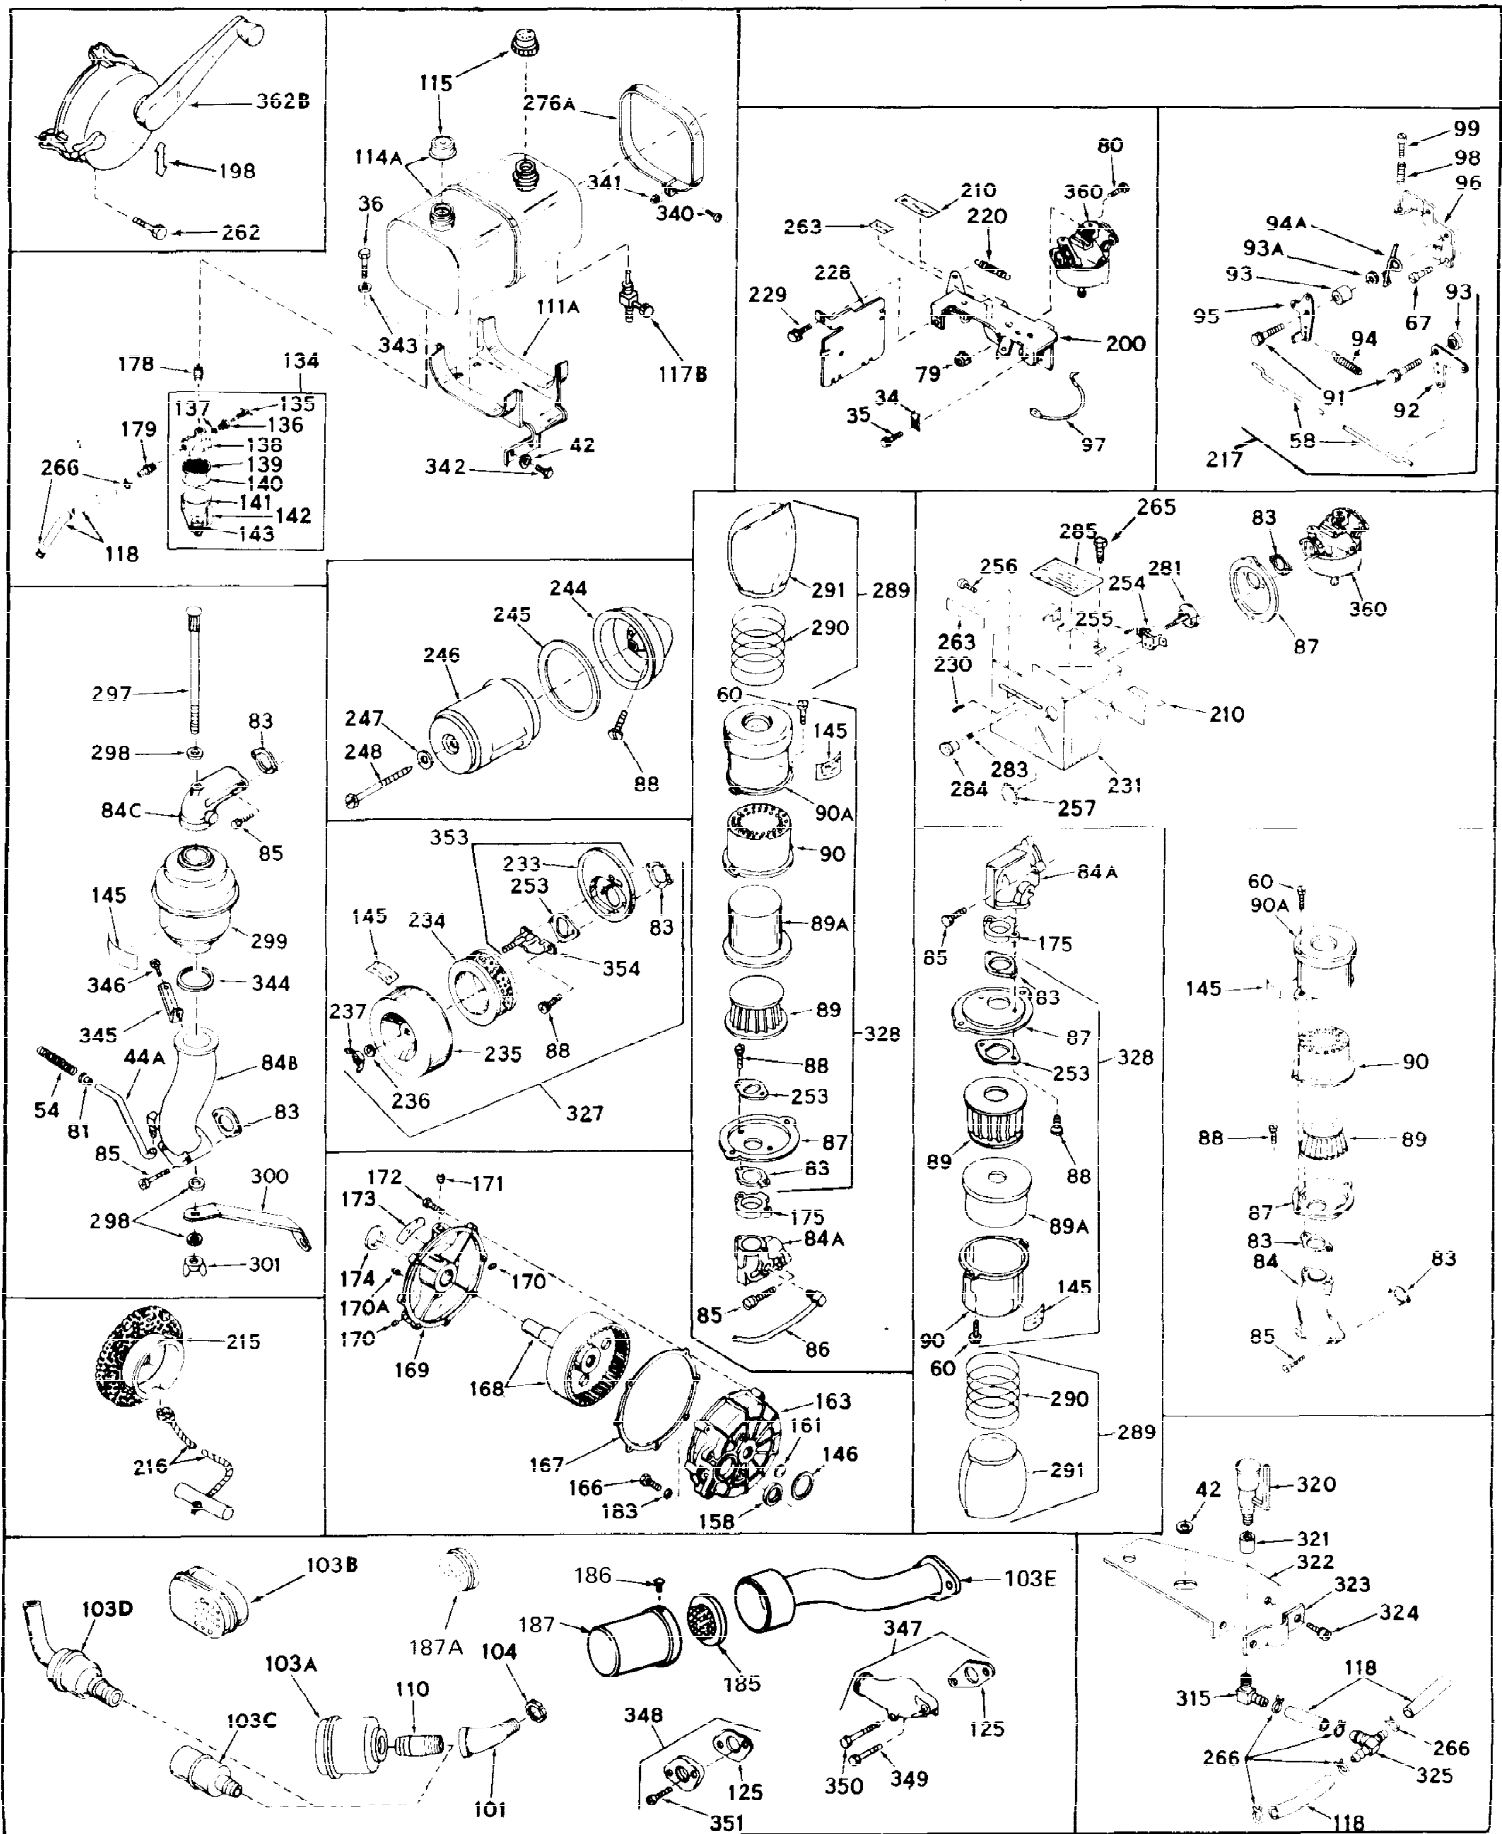

Ref #	Part Number	Qty	Description
34	27793	0	Clip, Conduit
35	28942	0	Screw
36	650694	0	Screw, Hex hd. cap, 5/16-18 x 2
36	650695	0	Screw, Hex hd. cap, 5/16-18 x 2-1/4 (Grade 8)
36	650697	0	Screw, Hex hd. cap, 5/16-18 x 2-1/2
42	26073	0	Washer, Connecting rod bolt
54	28819	0	Spring, Fuel line
54	31778	0	Spring, Coil
60	650152	0	Screw
67	650399	0	Screw, Phil. fil. hd. Sems, 10-32 x 5/8
79	29752	0	Nut
80	650572	0	Screw
83	27272	0	Gasket, Air cleaner
85	29786	0	Screw
85	650163	0	Screw, Fil. hd. Sems, 10-32 x 7/8
85	650416	0	Screw, Rd. hd. Sems, 10-32 x 1
85	650605	0	Screw
87	31691	0	Bracket, Air cleaner
88	28820	0	Screw
88	650399	0	Screw, Phil. fil. hd. Sems, 10-32 x 5/8
88	650521	0	Screw
89	30727	0	Element, Air cleaner
90	31692	0	Body, Air cleaner
91	30312	0	Screw, Hex washer hd. Sems, 10-32 x 1/2
98	28569	0	Spring, Compression
98	32924	0	Spring, Compression
99	29500	0	Screw, Fil. hd. mach., Sems, 8-32 x 3/4
99	650223	0	Screw, Fil. slotted hd. Sems, 8-32 x 5/8
99	650688	0	Screw, Hex hd., 10-32 x 1-5/16" (Drilled)
101	30209	0	Elbow, Exhaust (45°)
103A	29633	0	Muffler
104	28443	0	Nut, Conduit (1/8" thick)
104	32862	0	Nut, Conduit (1/4" thick)
110	30244	0	Nipple, Exhaust pipe (2-1/2")
115	32387A	0	Cap, Fuel filler (Charcoal Plastic) (Spurt)
115	33032	0	Cap, Fuel filler (Red Plastic) (Spurt)
118	29774	0	Line, Fuel (Braided 8.25")
118	30705	0	Line, Fuel (Braided 16")
118	30962	0	Line, Fuel (Braided 32")
125	27930	0	Gasket, Exhaust
145	31752	0	Decal, Air cleaner
146	28451	0	Gasket, Housing
171	24590	0	Plug, Pipe
215	28301	0	Pulley, Starter
216	590343	0	Rope & Handle Assy., Starter
228	30820	0	Baffle, Heat
229	28942	0	Screw
230	650257	0	Screw, Pan hd. Sems, 8-32 x 5/16
253	30767	0	Spacer, Air cleaner
255	28820	0	Screw
256	650760	0	Screw
257	31291	0	Plug, Cover
262	29716	0	Screw
265	650701	0	Screw, Hex washer hd. shakeproof,
266	26460	0	Clamp, Fuel line