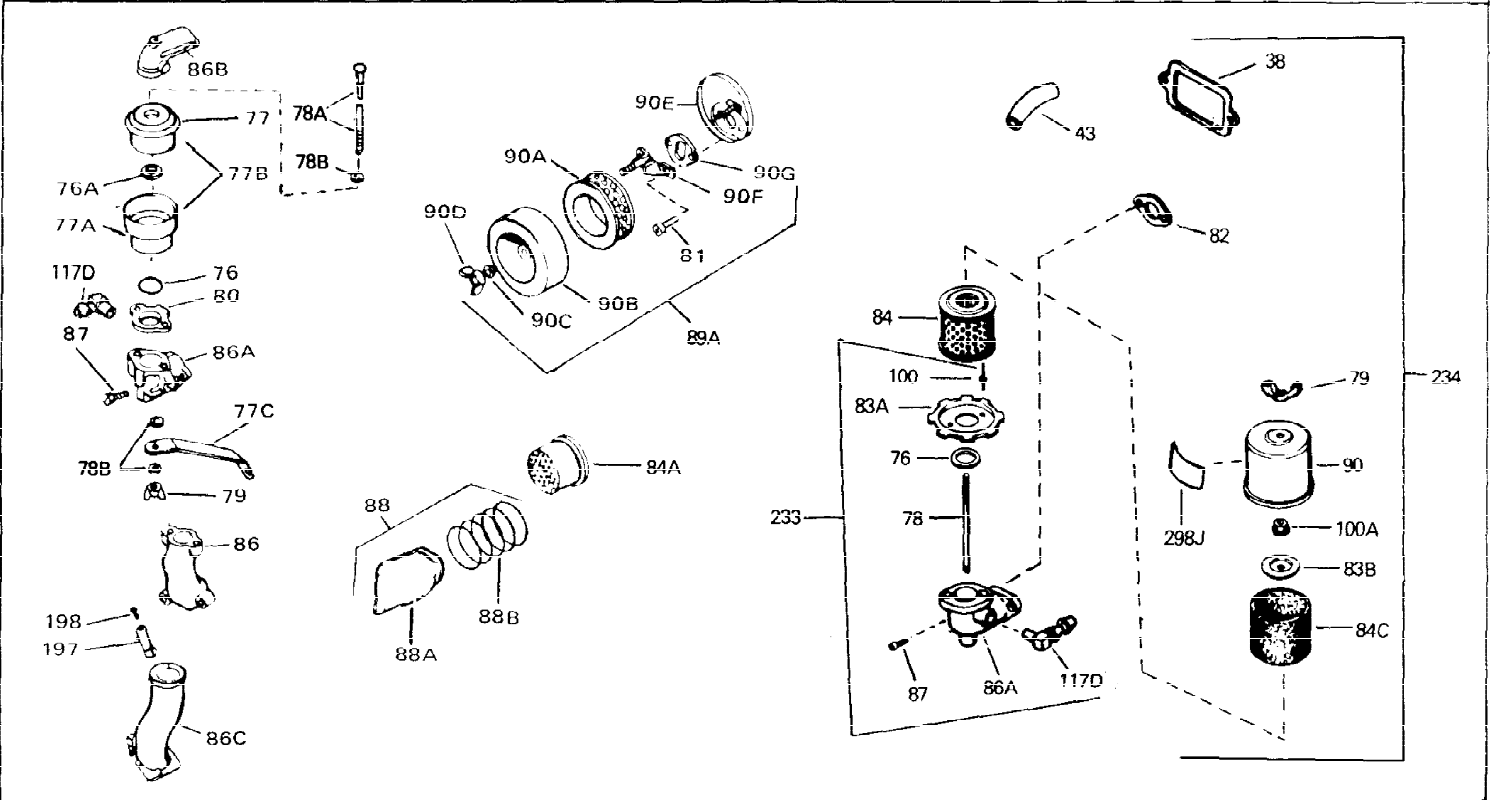

Ref #	Part Number	Qty	Description
35	26073	0	Washer, Connecting rod bolt
35	650570	0	Washer, Flat
35	650691	0	Washer, Flat
36	650694A	0	Screw, Hex flange hd., 5/16-18 x 2
36	650695A	0	Screw, Hex flange hd., 5/16-18 x 2-1/4
36	650697A	0	Screw, Hex flange hd., 5/16-18 x 2-1/2
38	27896	0	Gasket, Breather cover
43	27627	0	Tube, Breather
81	28820	0	Screw
81	30196	0	Screw
81	650521	0	Screw
82	27272	0	Gasket, Air cleaner
86A	34697	0	Elbow, Air cleaner
89A	730128	0	Cleaner Assy., Air
111A	31694	0	Bracket, Fuel tank
113	650561	0	Screw
117A	29683	0	Strainer & Shut-off
117B	33053	0	Valve, Fuel strainer & shut-off
121A	29633	0	Muffler
121E	391026	0	Muffler
124A	33171	0	Screen, Muffler
124B	33185	0	Cover & Tube, Muffler
124	650578	0	Screw
125	27930	0	Gasket, Exhaust
129	32862	0	Nut, Conduit (1/4" thick)
130	30244	0	Nipple, Exhaust pipe (2-1/2")
131	30209	0	Elbow, Exhaust (45°)
134	31288	0	Muffler Adapter Kit
135	730130	0	Muffler Adapter Kit
136	6021A	0	Screw, Hex flange hd., 5/16-18 x 1-1/2
137	650697A	0	Screw, Hex flange hd., 5/16-18 x 2-1/2
138	30196	0	Screw
201B	31697	0	Strap, Fuel tank
202	29212	0	Screw
203	6202	0	Screw
210	29752	0	Nut
212	610759	0	Magneto (Solid state)
213	610783	0	Transformer (Solid state)
214	34080	0	Spacer, Flywheel key
215	610805	0	Flywheel (Solid state)
233	34819	0	Elbow Assy., Air cleaner
234	730561	0	Air Cleaner Kit, Dual Element upright,
273	650687	0	Screw, Pan hd. self-tap, 10-32 x 5/16