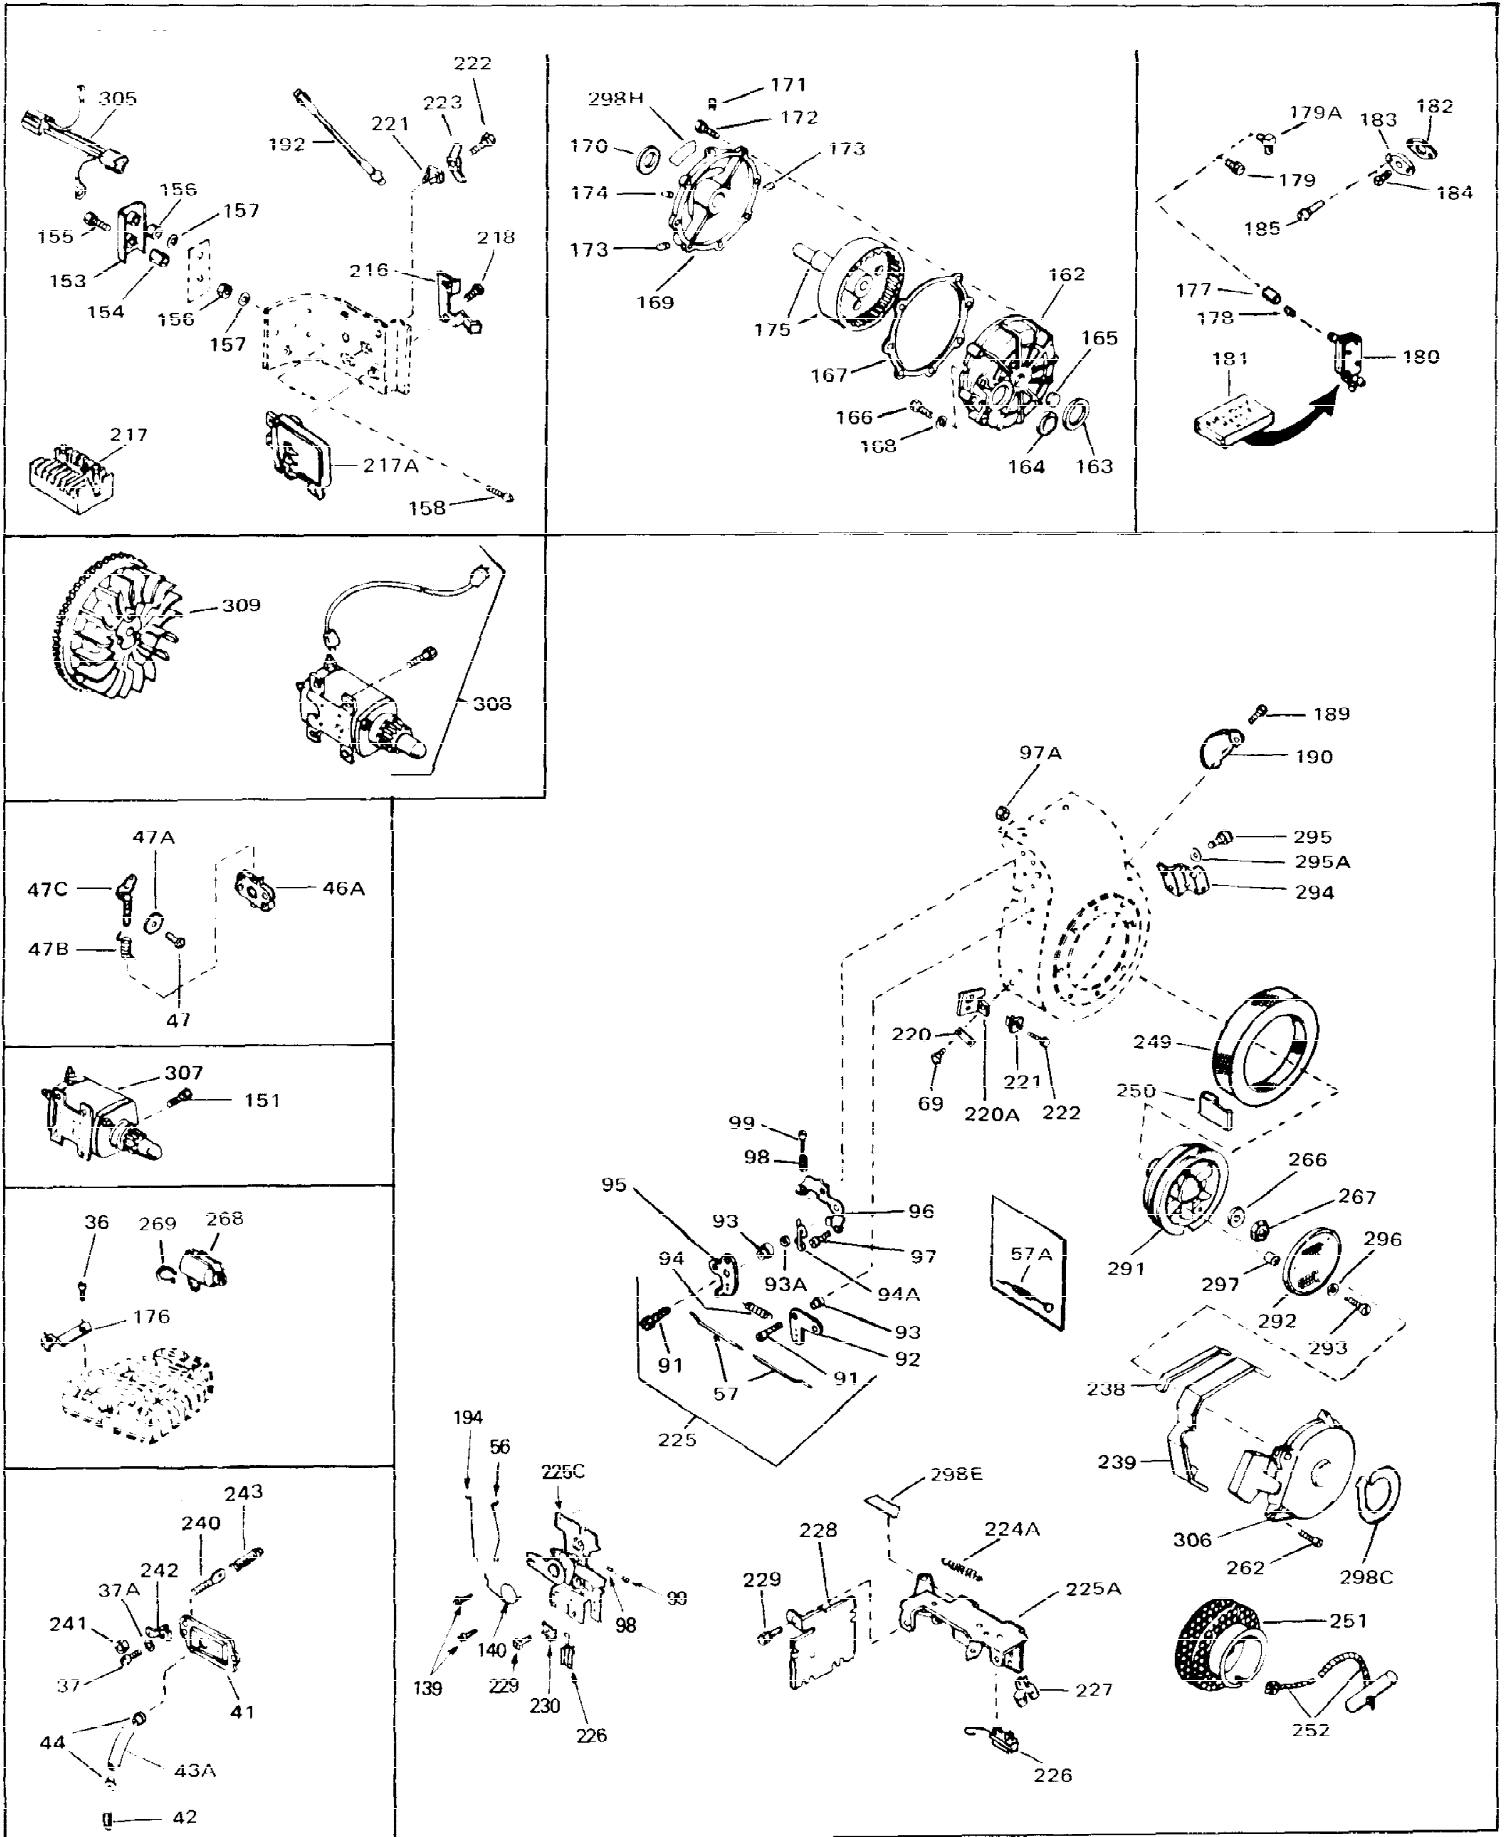

Ref #	Part Number	Qty	Description
36	650694A	0	Screw, Hex flange hd., 5/16-18 x 2
36	650695A	0	Screw, Hex flange hd., 5/16-18 x 2-1/4
36	650697A	0	Screw, Hex flange hd., 5/16-18 x 2-1/2
37	650128	0	Screw
37	650597	0	Screw, Hex washer hd., 10-24 x 5/8
37A	27261	0	Washer, Flat
41	28425	0	Cover, Valve chamber
56	31710	0	Link, Throttle
69	29747A	0	Screw
98	32924	0	Spring, Compression
98	28569	0	Spring, Compression
98	31342	0	Spring, Compression
99	29500	0	Screw, Fil. hd. mach., Sems, 8-32 x 3/4
99	650549	0	Screw
99	650688	0	Screw, Hex hd., 10-32 x 1-5/16" (Drilled
182	32683	0	Gasket, Fuel pump
183	32955	0	Cover, Fuel pump pad
184	9556	0	Plug, Oil drain (Sq. hd. pipe, 1/8-27)
185	30688	0	Screw, Hex hd. Sems, 1/4-20 x 1/2
216	32765	0	Clamp, Blower housing extension
225	730152	0	Control Assy., Speed
227	33177	0	Terminal
262	29716	0	Screw
266	650815	0	Washer, Belleville
267	8115	0	Nut, Hex
305	33018	0	Harness, Adapter
306	590420	0	Starter, Rewind
308	32386	0	Starter Motor Kit (110-120 Volt)
308	32901	0	Starter Motor Kit (110-120 Volt)
308	33328	0	Starter Motor Kit (110-120 Volt)
308	33328A	0	Starter Motor Kit (110-120 Volt)
308	33518	0	Starter Motor Kit (110-120 Volt)
308	33518A	0	Starter Motor Kit (110-120 Volt)
308	33518B	0	Starter Motor Kit (110-120 Volt)
309	30811A	0	Flywheel