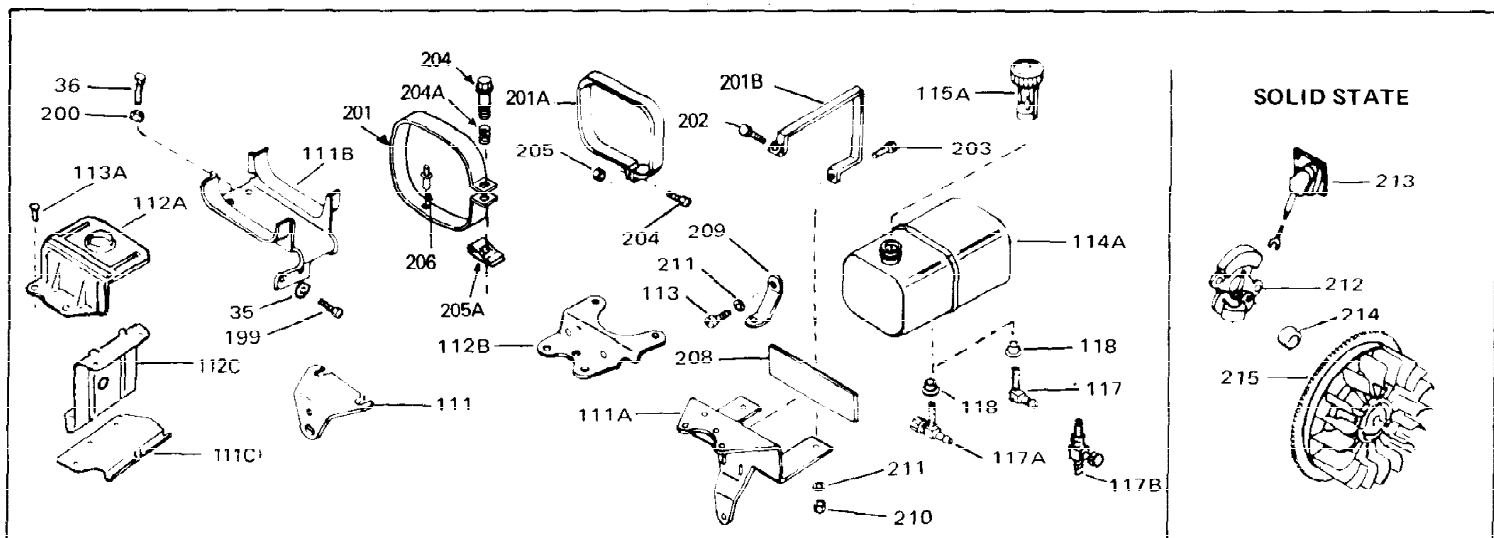

Ref #	Part Number	Qty	Description
35	26073	0	Washer, Connecting rod bolt
35	650570	0	Washer, Flat
35	650691	0	Washer, Flat
36	650694A	0	Screw, Hex flange hd., 5/16-18 x 2
36	650695A	0	Screw, Hex flange hd., 5/16-18 x 2-1/4
36	650697A	0	Screw, Hex flange hd., 5/16-18 x 2-1/2
38	27896	0	Gasket, Breather cover
43	27627	0	Tube, Breather
81	28820	0	Screw
81	30196	0	Screw
81	650521	0	Screw
82	27272	0	Gasket, Air cleaner
86A	34697	0	Elbow, Air cleaner
89A	730128	0	Cleaner Assy., Air
111A	31694	0	Bracket, Fuel tank
113	650561	0	Screw
117A	29683	0	Strainer & Shut-off
117B	33053	0	Valve, Fuel strainer & shut-off
121A	29633	0	Muffler
121E	391026	0	Muffler
124A	33171	0	Screen, Muffler
124B	33185	0	Cover & Tube, Muffler
124	650578	0	Screw
125	27930	0	Gasket, Exhaust
129	32862	0	Nut, Conduit (1/4" thick)
130	30244	0	Nipple, Exhaust pipe (2-1/2")
131	30209	0	Elbow, Exhaust (45°)
134	31288	0	Muffler Adapter Kit
135	730130	0	Muffler Adapter Kit
136	6021A	0	Screw, Hex flange hd., 5/16-18 x 1-1/2
137	650697A	0	Screw, Hex flange hd., 5/16-18 x 2-1/2
138	30196	0	Screw
201B	31697	0	Strap, Fuel tank
202	29212	0	Screw
203	6202	0	Screw
210	29752	0	Nut
212	610759	0	Magneto (Solid state)
213	610783	0	Transformer (Solid state)
214	34080	0	Spacer, Flywheel key
215	610805	0	Flywheel (Solid state)
233	34819	0	Elbow Assy., Air cleaner
234	730561	0	Air Cleaner Kit, Dual Element upright,
273	650687	0	Screw, Pan hd. self-tap, 10-32 x 5/16