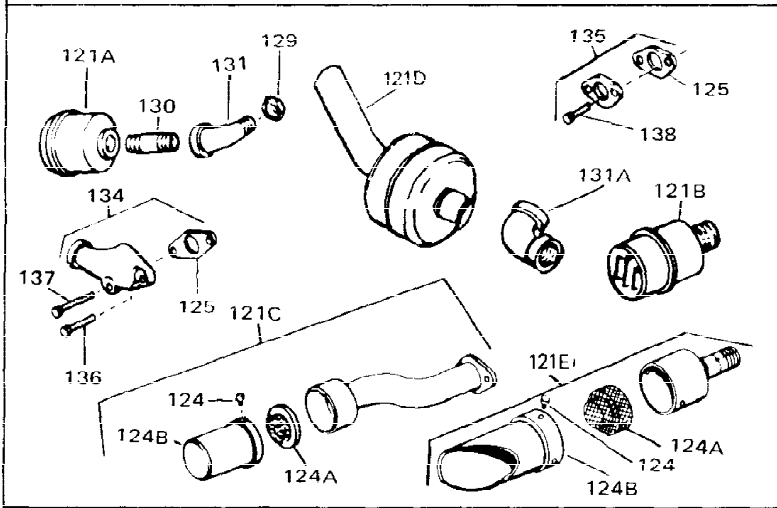

Ref #	Part Number	Qty	Description
35	26073	0	Washer, Connecting rod bolt
35	650570	0	Washer, Flat
35	650691	0	Washer, Flat
36	650694A	0	Screw, Hex flange hd., 5/16-18 x 2
36	650695A	0	Screw, Hex flange hd., 5/16-18 x 2-1/4
36	650697A	0	Screw, Hex flange hd., 5/16-18 x 2-1/2
38	27896	0	Gasket, Breather cover
43	27627	0	Tube, Breather
81	28820	0	Screw
81	30196	0	Screw
81	650521	0	Screw
82	27272	0	Gasket, Air cleaner
86A	34697	0	Elbow, Air cleaner
89A	730128	0	Cleaner Assy., Air
111A	31694	0	Bracket, Fuel tank
113	650561	0	Screw
117A	29683	0	Strainer & Shut-off
117B	33053	0	Valve, Fuel strainer & shut-off
121A	29633	0	Muffler
121E	391026	0	Muffler
124A	33171	0	Screen, Muffler
124B	33185	0	Cover & Tube, Muffler
124	650578	0	Screw
125	27930	0	Gasket, Exhaust
129	32862	0	Nut, Conduit (1/4" thick)
130	30244	0	Nipple, Exhaust pipe (2-1/2")
131	30209	0	Elbow, Exhaust (45°)
134	31288	0	Muffler Adapter Kit
135	730130	0	Muffler Adapter Kit
136	6021A	0	Screw, Hex flange hd., 5/16-18 x 1-1/2
137	650697A	0	Screw, Hex flange hd., 5/16-18 x 2-1/2
138	30196	0	Screw
201B	31697	0	Strap, Fuel tank
202	29212	0	Screw
203	6202	0	Screw
210	29752	0	Nut
212	610759	0	Magneto (Solid state)
213	610783	0	Transformer (Solid state)
214	34080	0	Spacer, Flywheel key
215	610805	0	Flywheel (Solid state)
233	34819	0	Elbow Assy., Air cleaner
234	730561	0	Air Cleaner Kit, Dual Element upright,
273	650687	0	Screw, Pan hd. self-tap, 10-32 x 5/16