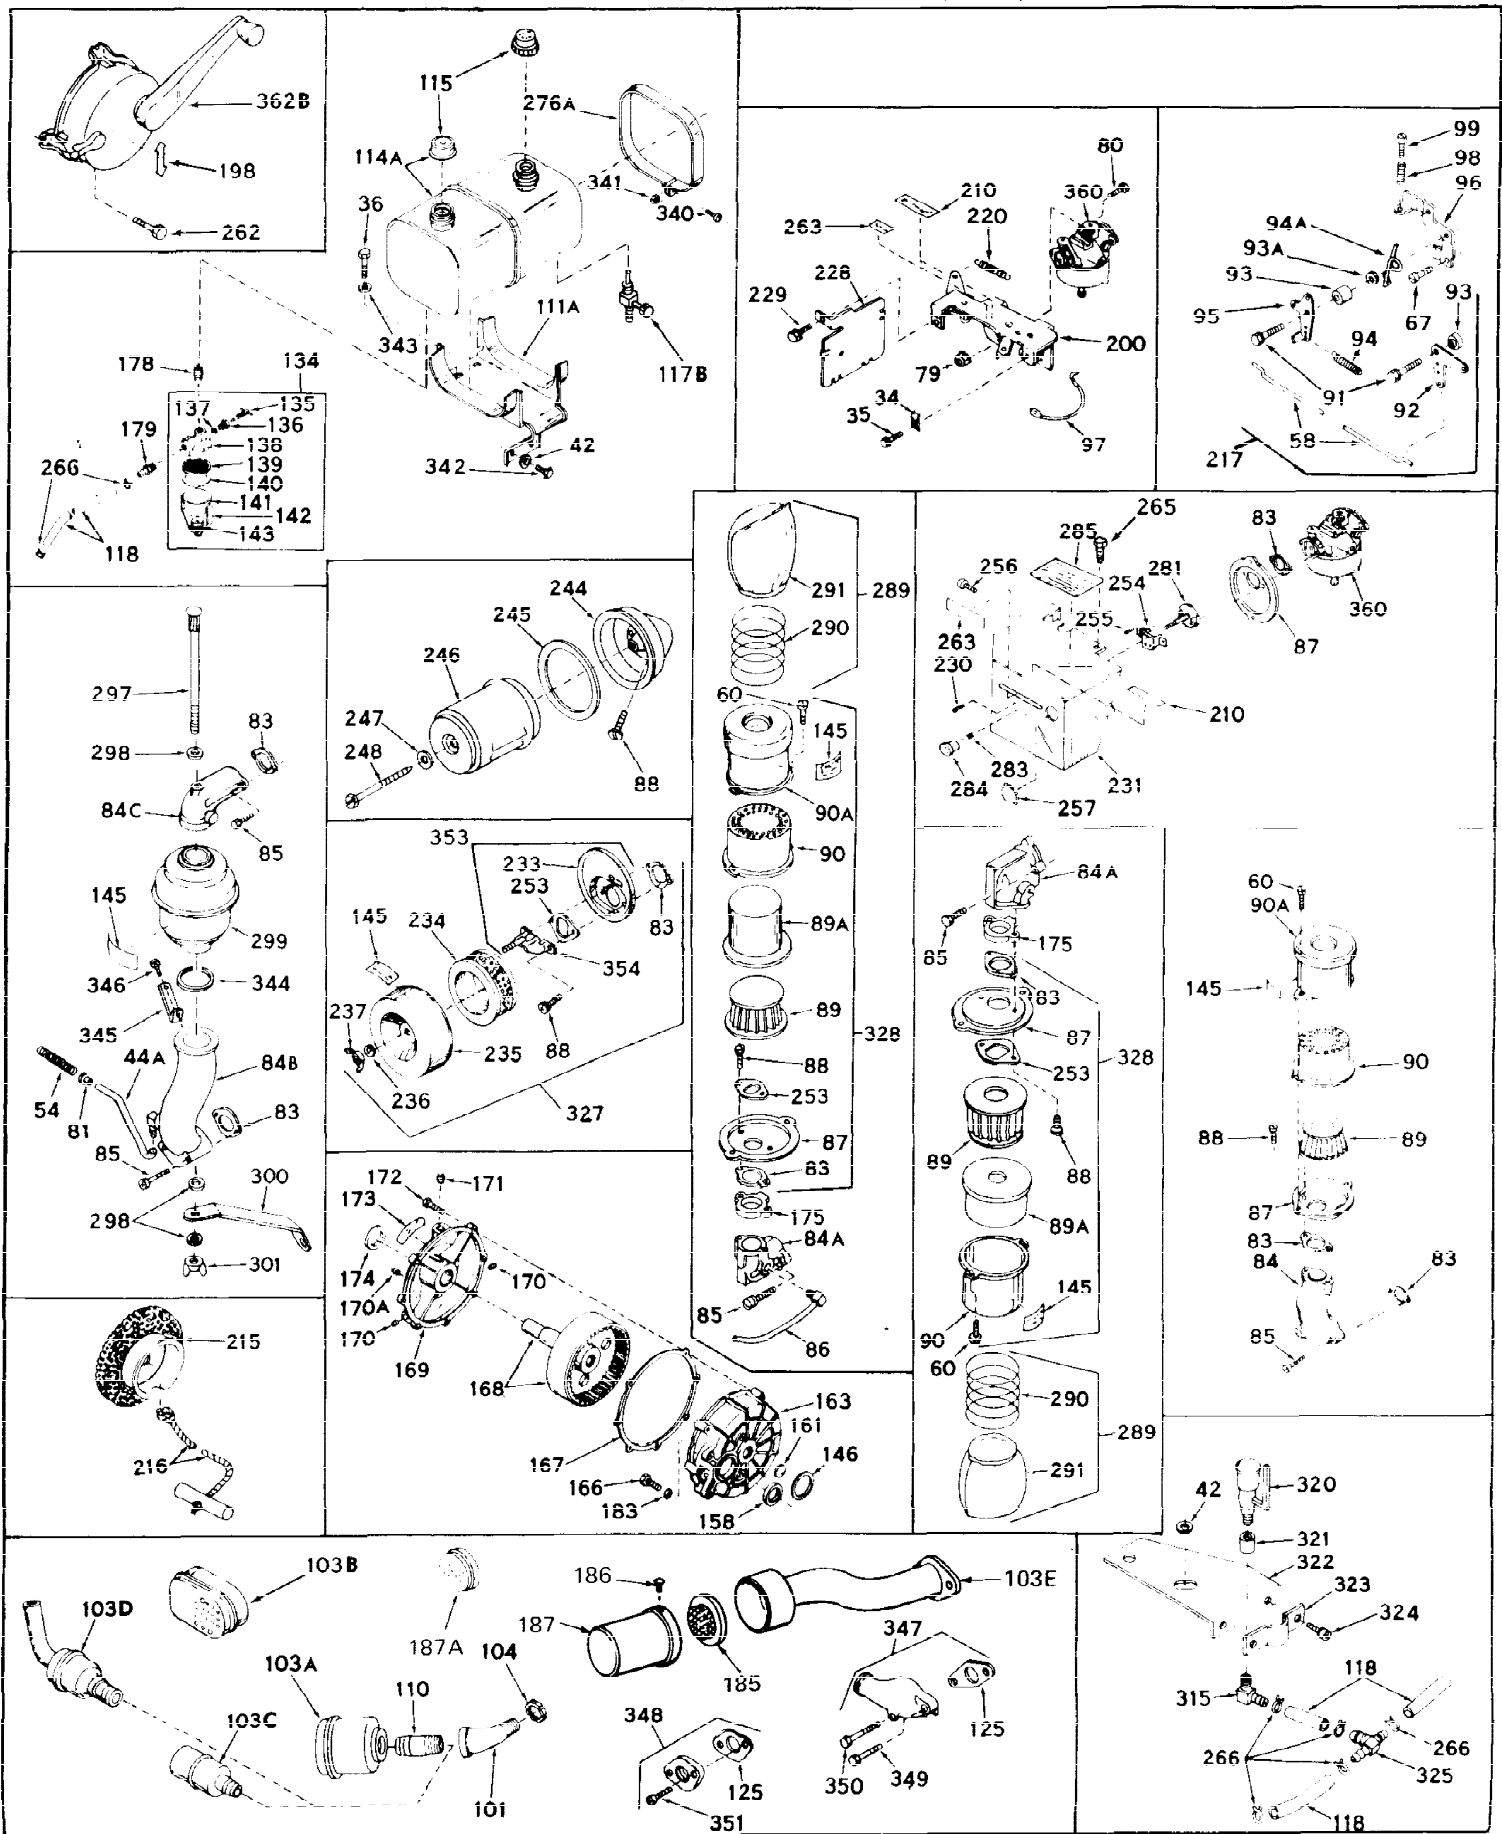

Ref #	Part Number	Qty	Description
34	27793	0	Clip, Conduit
35	28942	0	Screw
36	650694	0	Screw, Hex hd. cap, 5/16-18 x 2
36	650695	0	Screw, Hex hd. cap, 5/16-18 x 2-1/4 (Grade 8
36	650697	0	Screw, Hex hd. cap, 5/16-18 x 2-1/2
42	26073	0	Washer, Connecting rod bolt
54	28819	0	Spring, Fuel line
54	31778	0	Spring, Coil
60	650152	0	Screw
67	650399	0	Screw, Phil. fil. hd. Sems, 10-32 x 5/8
79	29752	0	Nut
80	650572	0	Screw
83	27272	0	Gasket, Air cleaner
84C	32560	0	Elbow, Air cleaner
85	29786	0	Screw
85	650163	0	Screw, Fil. hd. Sems, 10-32 x 7/8
85	650416	0	Screw, Rd. hd. Sems, 10-32 x 1
85	650605	0	Screw
88	28820	0	Screw
88	650399	0	Screw, Phil. fil. hd. Sems, 10-32 x 5/8
88	650521	0	Screw
91	30312	0	Screw, Hex washer hd. Sems, 10-32 x 1/2
98	32924	0	Spring, Compression
98	28569	0	Spring, Compression
99	29500	0	Screw, Fil. hd. mach., Sems, 8-32 x 3/4
99	650223	0	Screw, Fil. slotted hd. Sems, 8-32 x 5/8
99	650688	0	Screw, Hex hd., 10-32 x 1-5/16" (Drilled
101	30209	0	Elbow, Exhaust (45ø)
103A	29633	0	Muffler
104	28443	0	Nut, Conduit (1/8" thick)
104	32862	0	Nut, Conduit (1/4" thick)
110	30244	0	Nipple, Exhaust pipe (2-1/2")
115	32387A	0	Cap, Fuel filler (Charcoal Plastic) (Spurt
115	33032	0	Cap, Fuel filler (Red Plastic) (Spurt
118	29774	0	Line, Fuel (Braided 8.25")
118	30705	0	Line, Fuel (Braided 16")
118	30962	0	Line, Fuel (Braided 32")
125	27930	0	Gasket, Exhaust
146	28451	0	Gasket, Housing
171	24590	0	Plug, Pipe
215	28301	0	Pulley, Starter
216	590343	0	Rope & Handle Assy., Starter
228	30820	0	Baffle, Heat
229	28942	0	Screw
230	650257	0	Screw, Pan hd. Sems, 8-32 x 5/16
253	30767	0	Spacer, Air cleaner
255	28820	0	Screw
256	650760	0	Screw
257	31291	0	Plug, Cover
262	29716	0	Screw
265	650701	0	Screw, Hex washer hd. shakeproof,
266	26460	0	Clamp, Fuel line
289	730512	0	Kit, Pre-cleaner
290	31667	0	Spring, Pre-cleaner bag
291	31668	0	Bag, Pre-cleaner