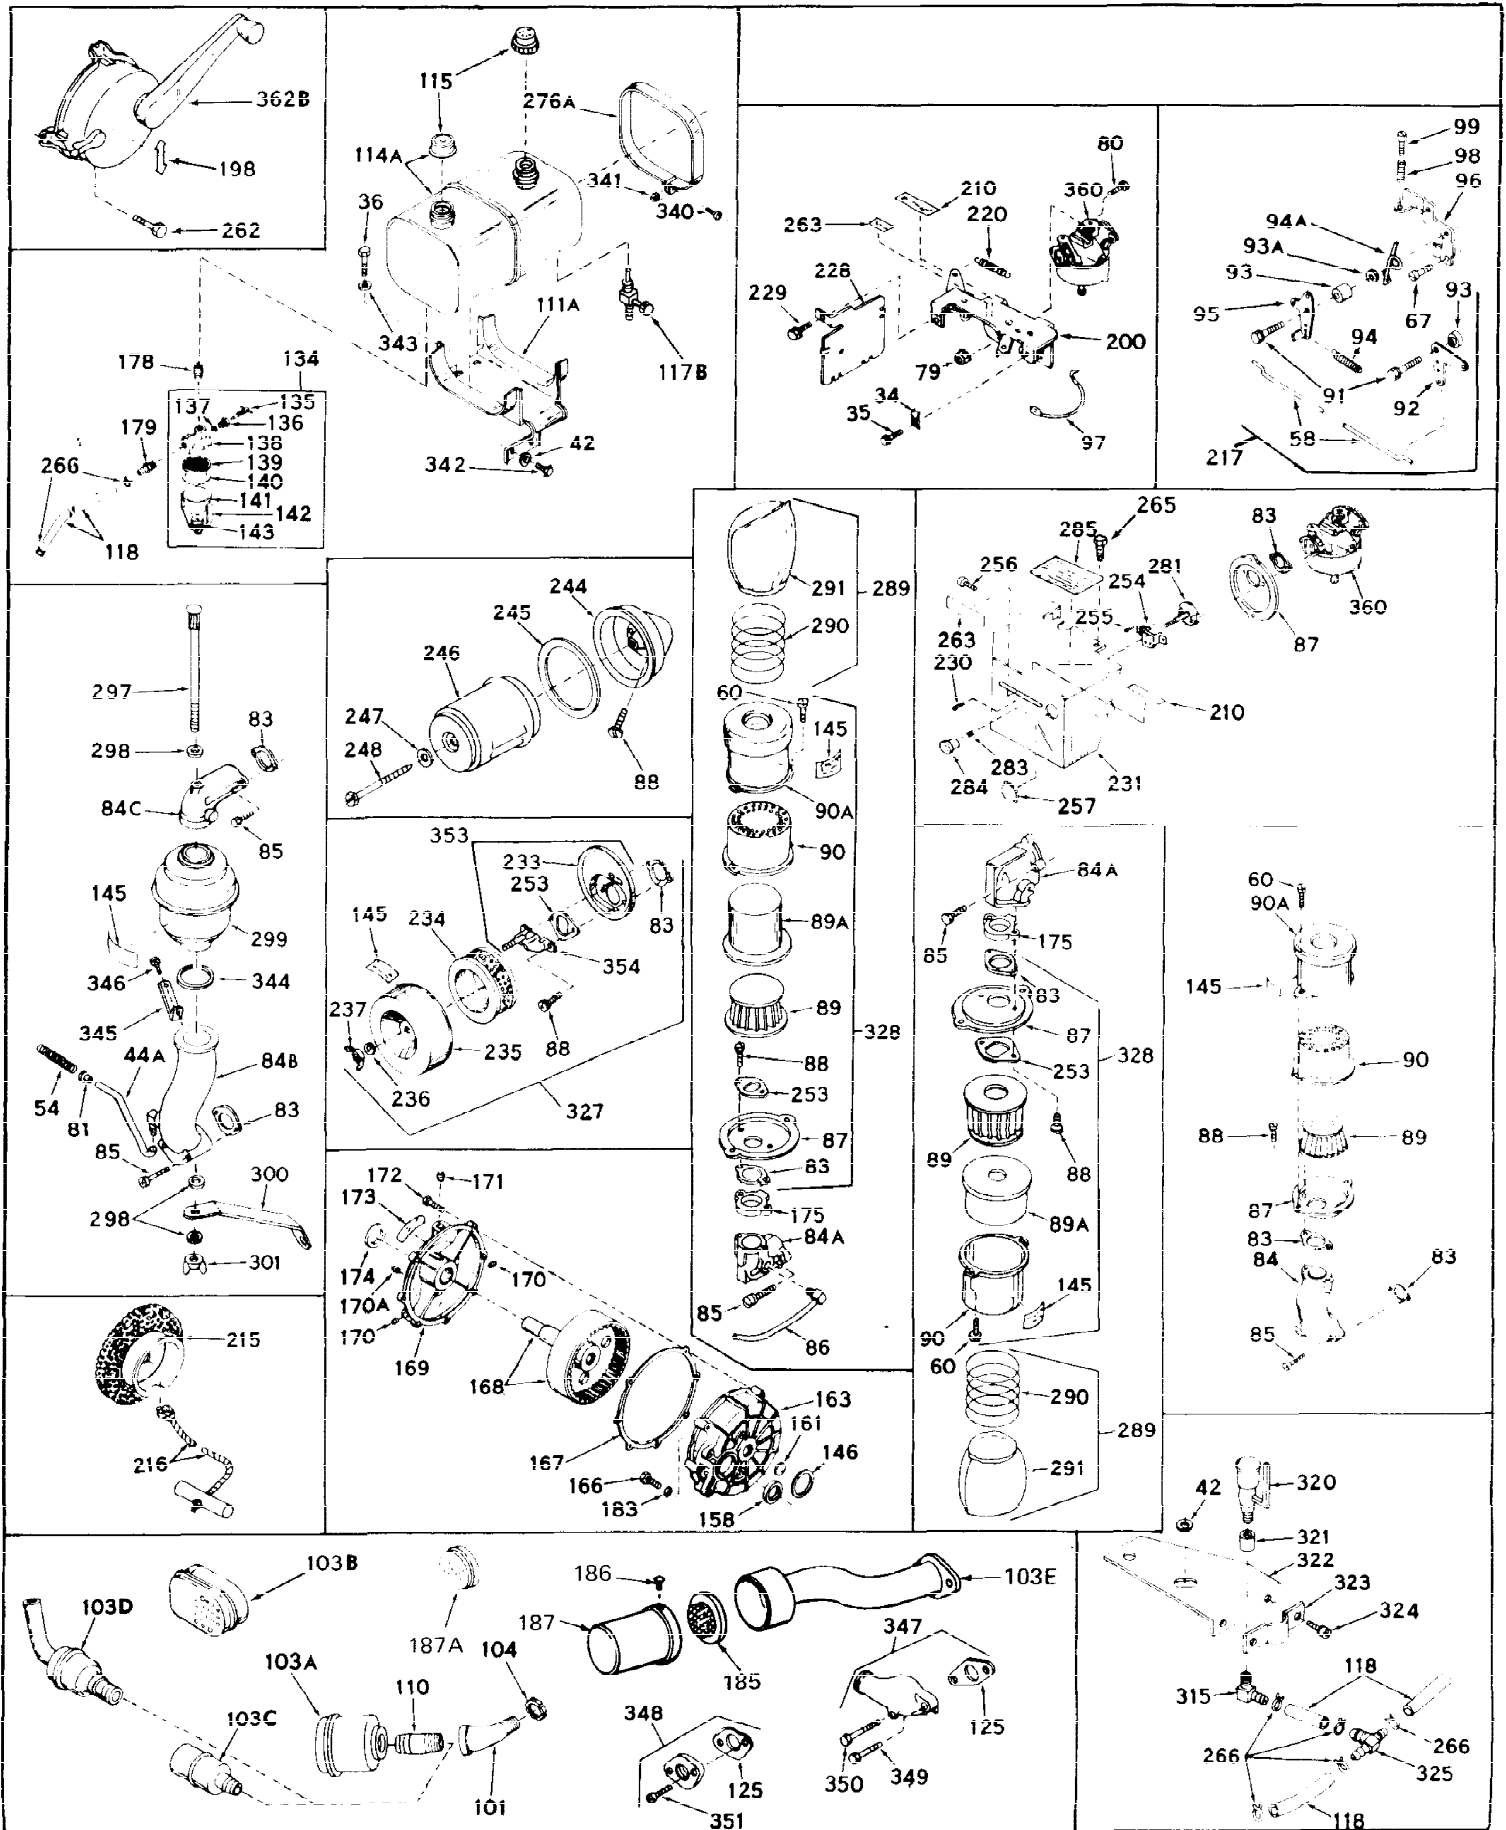

Ref #	Part Number	Qty	Description
34	27793	0	Clip, Conduit
35	28942	0	Screw
36	650694	0	Screw, Hex hd. cap, 5/16-18 x 2
36	650695	0	Screw, Hex hd. cap, 5/16-18 x 2-1/4 (Grade 8
36	650697	0	Screw, Hex hd. cap, 5/16-18 x 2-1/2
42	26073	0	Washer, Connecting rod bolt
54	28819	0	Spring, Fuel line
54	31778	0	Spring, Coil
60	650152	0	Screw
67	650399	0	Screw, Phil. fil. hd. Sems, 10-32 x 5/8
79	29752	0	Nut
80	650572	0	Screw
83	27272	0	Gasket, Air cleaner
84C	32560	0	Elbow, Air cleaner
85	29786	0	Screw
85	650163	0	Screw, Fil. hd. Sems, 10-32 x 7/8
85	650416	0	Screw, Rd. hd. Sems, 10-32 x 1
85	650605	0	Screw
88	28820	0	Screw
88	650399	0	Screw, Phil. fil. hd. Sems, 10-32 x 5/8
88	650521	0	Screw
91	30312	0	Screw, Hex washer hd. Sems, 10-32 x 1/2
98	32924	0	Spring, Compression
98	28569	0	Spring, Compression
99	29500	0	Screw, Fil. hd. mach., Sems, 8-32 x 3/4
99	650223	0	Screw, Fil. slotted hd. Sems, 8-32 x 5/8
99	650688	0	Screw, Hex hd., 10-32 x 1-5/16" (Drilled
101	30209	0	Elbow, Exhaust (45ø)
103A	29633	0	Muffler
104	28443	0	Nut, Conduit (1/8" thick)
104	32862	0	Nut, Conduit (1/4" thick)
110	30244	0	Nipple, Exhaust pipe (2-1/2")
115	32387A	0	Cap, Fuel filler (Charcoal Plastic) (Spurt
115	33032	0	Cap, Fuel filler (Red Plastic) (Spurt
118	29774	0	Line, Fuel (Braided 8.25")
118	30705	0	Line, Fuel (Braided 16")
118	30962	0	Line, Fuel (Braided 32")
125	27930	0	Gasket, Exhaust
146	28451	0	Gasket, Housing
171	24590	0	Plug, Pipe
215	28301	0	Pulley, Starter
216	590343	0	Rope & Handle Assy., Starter
228	30820	0	Baffle, Heat
229	28942	0	Screw
230	650257	0	Screw, Pan hd. Sems, 8-32 x 5/16
253	30767	0	Spacer, Air cleaner
255	28820	0	Screw
256	650760	0	Screw
257	31291	0	Plug, Cover
262	29716	0	Screw
265	650701	0	Screw, Hex washer hd. shakeproof,
266	26460	0	Clamp, Fuel line
289	730512	0	Kit, Pre-cleaner
290	31667	0	Spring, Pre-cleaner bag
291	31668	0	Bag, Pre-cleaner