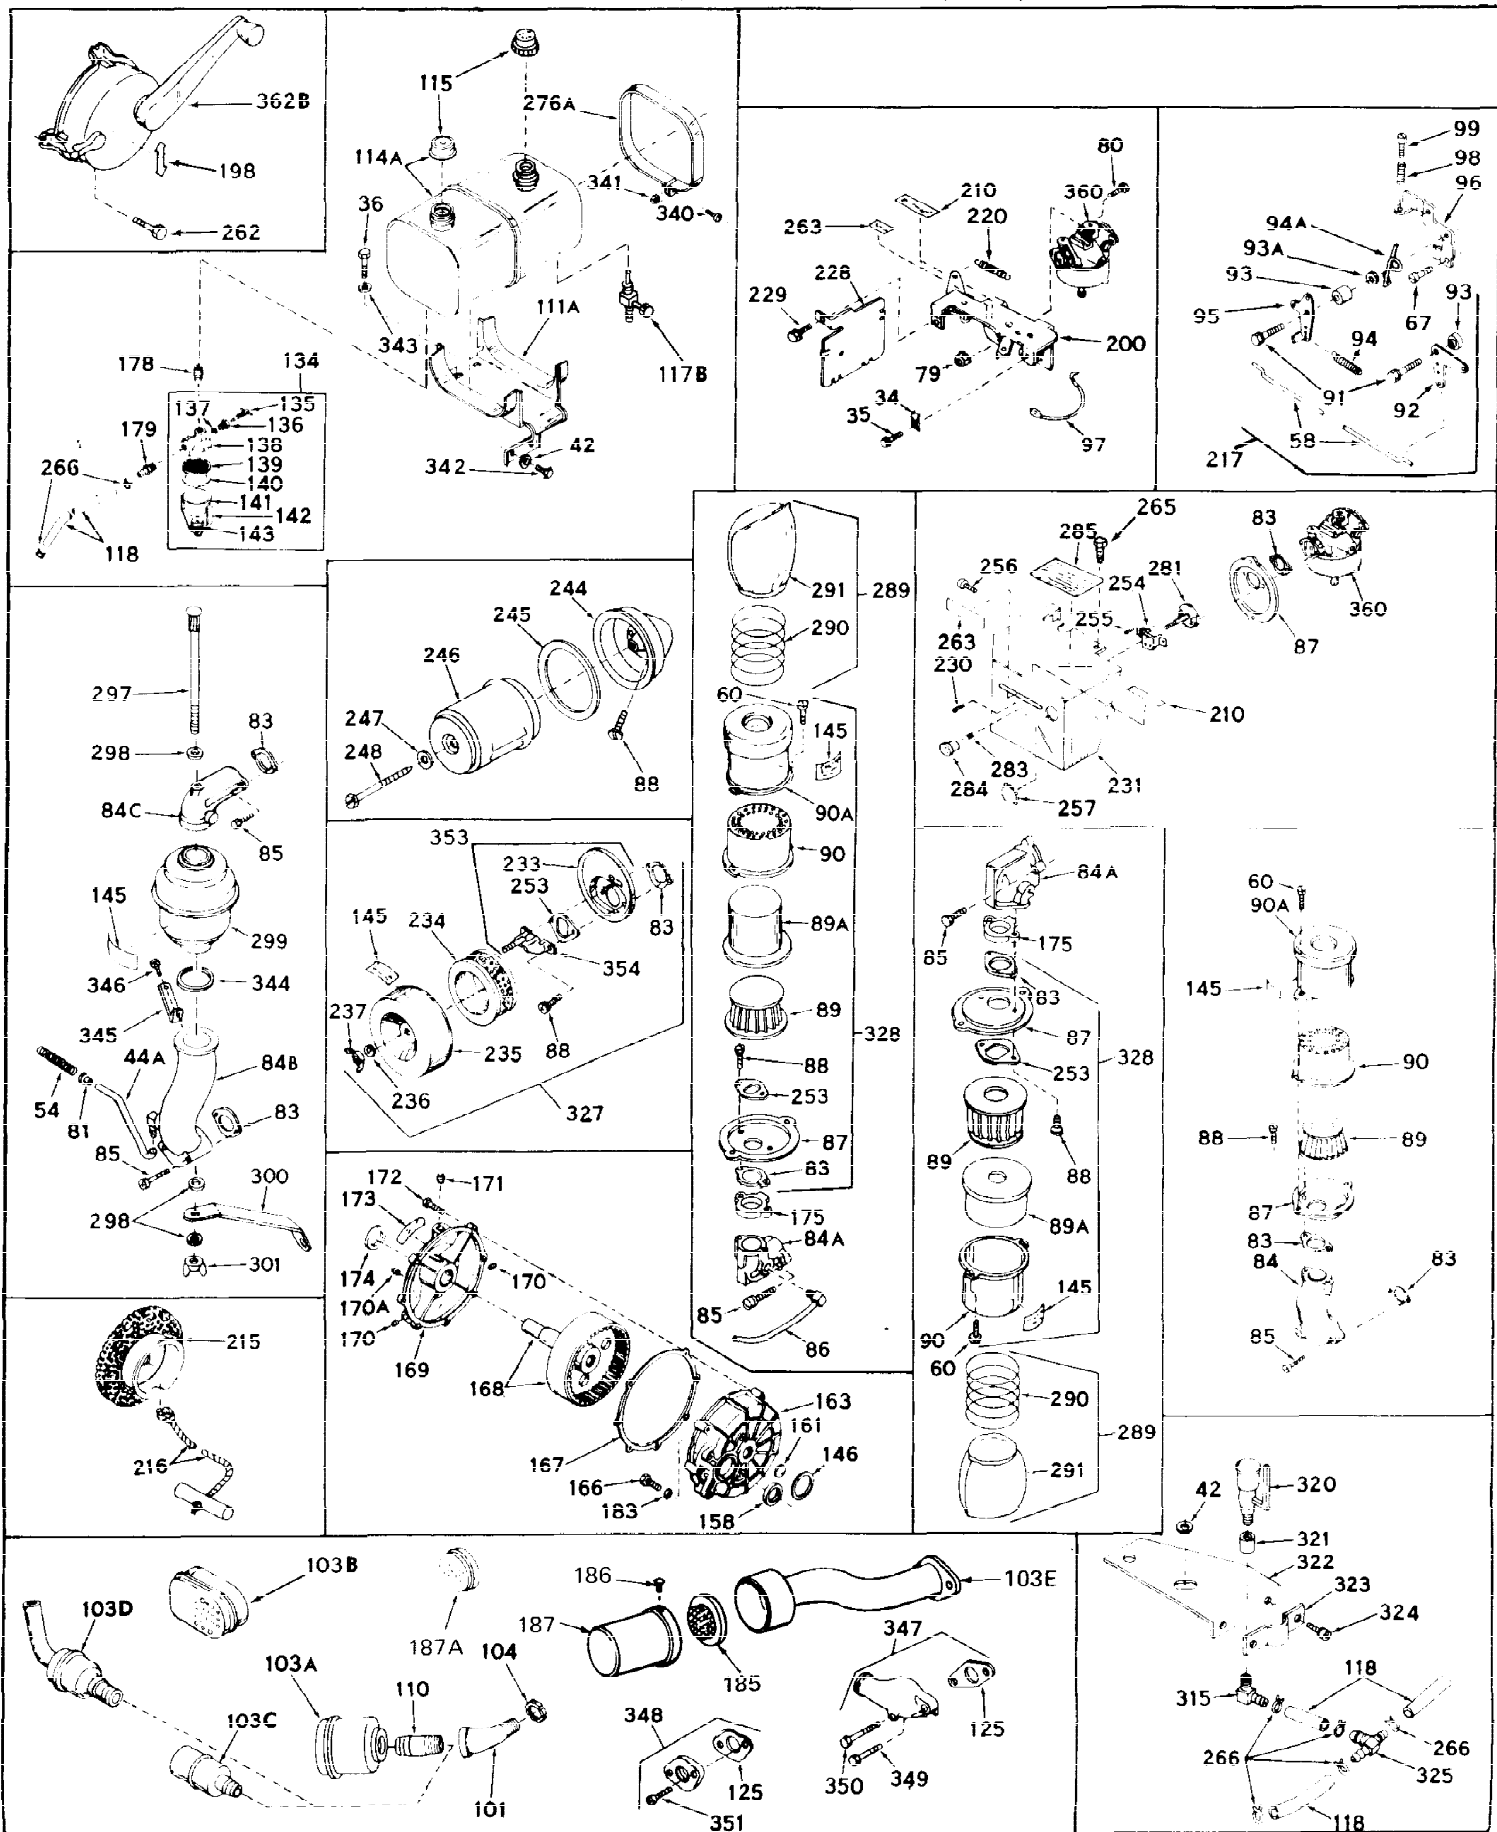

Ref #	Part Number	Qty	Description
34	27793	0	Clip, Conduit
35	28942	0	Screw
36	650694	0	Screw, Hex hd. cap, 5/16-18 x 2
36	650695	0	Screw, Hex hd. cap, 5/16-18 x 2-1/4 (Grade 8
36	650697	0	Screw, Hex hd. cap, 5/16-18 x 2-1/2
42	26073	0	Washer, Connecting rod bolt
54	28819	0	Spring, Fuel line
54	31778	0	Spring, Coil
60	650152	0	Screw
67	650399	0	Screw, Phil. fil. hd. Sems, 10-32 x 5/8
79	29752	0	Nut
80	650572	0	Screw
83	27272	0	Gasket, Air cleaner
85	29786	0	Screw
85	650163	0	Screw, Fil. hd. Sems, 10-32 x 7/8
85	650416	0	Screw, Rd. hd. Sems, 10-32 x 1
85	650605	0	Screw
87	31691	0	Bracket, Air cleaner
88	28820	0	Screw
88	650399	0	Screw, Phil. fil. hd. Sems, 10-32 x 5/8
88	650521	0	Screw
89A	31700	0	Element, Air cleaner
90	31692	0	Body, Air cleaner
91	30312	0	Screw, Hex washer hd. Sems, 10-32 x 1/2
98	28569	0	Spring, Compression
98	32924	0	Spring, Compression
99	29500	0	Screw, Fil. hd. mach., Sems, 8-32 x 3/4
99	650223	0	Screw, Fil. slotted hd. Sems, 8-32 x 5/8
99	650688	0	Screw, Hex hd., 10-32 x 1-5/16" (Drilled
101	30209	0	Elbow, Exhaust (45ø)
103A	29633	0	Muffler
104	28443	0	Nut, Conduit (1/8" thick)
104	32862	0	Nut, Conduit (1/4" thick)
110	30244	0	Nipple, Exhaust pipe (2-1/2")
115	32387A	0	Cap, Fuel filler (Charcoal Plastic) (Spurt
115	33032	0	Cap, Fuel filler (Red Plastic) (Spurt
118	29774	0	Line, Fuel (Braided 8.25")
118	30705	0	Line, Fuel (Braided 16")
118	30962	0	Line, Fuel (Braided 32")
125	27930	0	Gasket, Exhaust
145	31871	0	Decal, Air cleaner
146	28451	0	Gasket, Housing
171	24590	0	Plug, Pipe
215	28301	0	Pulley, Starter
216	590343	0	Rope & Handle Assy., Starter
228	30820	0	Baffle, Heat
229	28942	0	Screw
230	650257	0	Screw, Pan hd. Sems, 8-32 x 5/16
253	30767	0	Spacer, Air cleaner
255	28820	0	Screw
256	650760	0	Screw
257	31291	0	Plug, Cover
262	29716	0	Screw
265	650701	0	Screw, Hex washer hd. shakeproof,
266	26460	0	Clamp, Fuel line