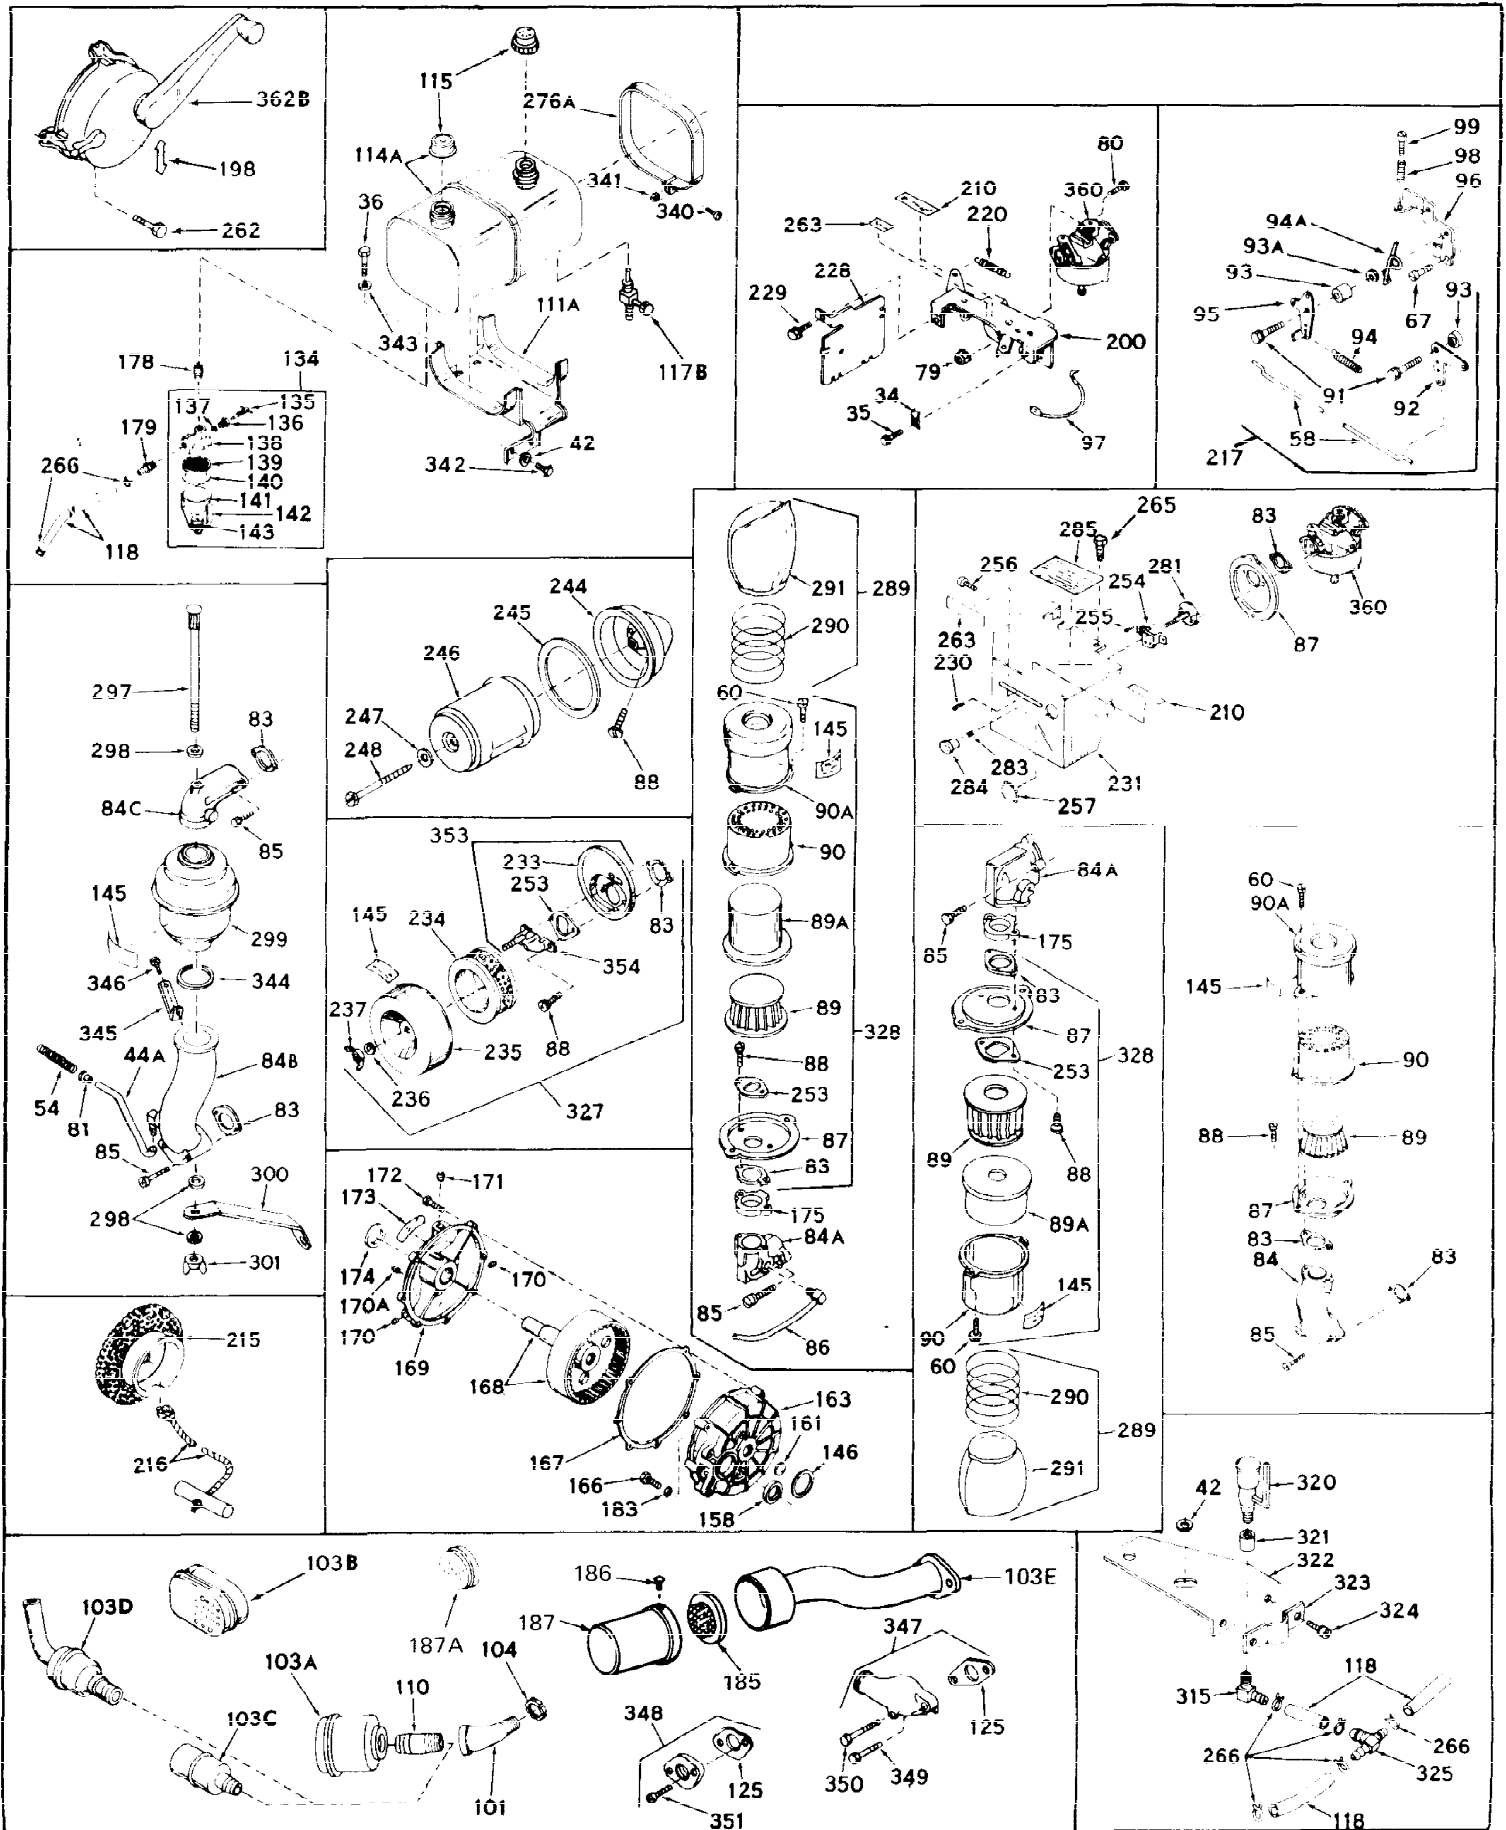

Ref #	Part Number	Qty	Description
34	27793	0	Clip, Conduit
35	28942	0	Screw
36	650694	0	Screw, Hex hd. cap, 5/16-18 x 2
36	650695	0	Screw, Hex hd. cap, 5/16-18 x 2-1/4 (Grade 8
36	650697	0	Screw, Hex hd. cap, 5/16-18 x 2-1/2
42	26073	0	Washer, Connecting rod bolt
54	28819	0	Spring, Fuel line
54	31778	0	Spring, Coil
60	650152	0	Screw
67	650399	0	Screw, Phil. fil. hd. Sems, 10-32 x 5/8
79	29752	0	Nut
80	650572	0	Screw
83	27272	0	Gasket, Air cleaner
85	29786	0	Screw
85	650163	0	Screw, Fil. hd. Sems, 10-32 x 7/8
85	650416	0	Screw, Rd. hd. Sems, 10-32 x 1
85	650605	0	Screw
87	31691	0	Bracket, Air cleaner
88	28820	0	Screw
88	650399	0	Screw, Phil. fil. hd. Sems, 10-32 x 5/8
88	650521	0	Screw
89A	31700	0	Element, Air cleaner
90	31692	0	Body, Air cleaner
91	30312	0	Screw, Hex washer hd. Sems, 10-32 x 1/2
98	28569	0	Spring, Compression
98	32924	0	Spring, Compression
99	29500	0	Screw, Fil. hd. mach., Sems, 8-32 x 3/4
99	650223	0	Screw, Fil. slotted hd. Sems, 8-32 x 5/8
99	650688	0	Screw, Hex hd., 10-32 x 1-5/16" (Drilled
104	28443	0	Nut, Conduit (1/8" thick)
104	32862	0	Nut, Conduit (1/4" thick)
115	32387A	0	Cap, Fuel filler (Charcoal Plastic) (Spurt
115	33032	0	Cap, Fuel filler (Red Plastic) (Spurt
118	29774	0	Line, Fuel (Braided 8.25")
118	30705	0	Line, Fuel (Braided 16")
118	30962	0	Line, Fuel (Braided 32")
125	27930	0	Gasket, Exhaust
145	31871	0	Decal, Air cleaner
146	28451	0	Gasket, Housing
171	24590	0	Plug, Pipe
215	28301	0	Pulley, Starter
216	590343	0	Rope & Handle Assy., Starter
228	30820	0	Baffle, Heat
229	28942	0	Screw
230	650257	0	Screw, Pan hd. Sems, 8-32 x 5/16
253	30767	0	Spacer, Air cleaner
255	28820	0	Screw
256	650760	0	Screw
257	31291	0	Plug, Cover
262	29716	0	Screw
265	650701	0	Screw, Hex washer hd. shakeproof,
266	26460	0	Clamp, Fuel line
289	730512	0	Kit, Pre-cleaner
290	31667	0	Spring, Pre-cleaner bag
291	31668	0	Bag, Pre-cleaner