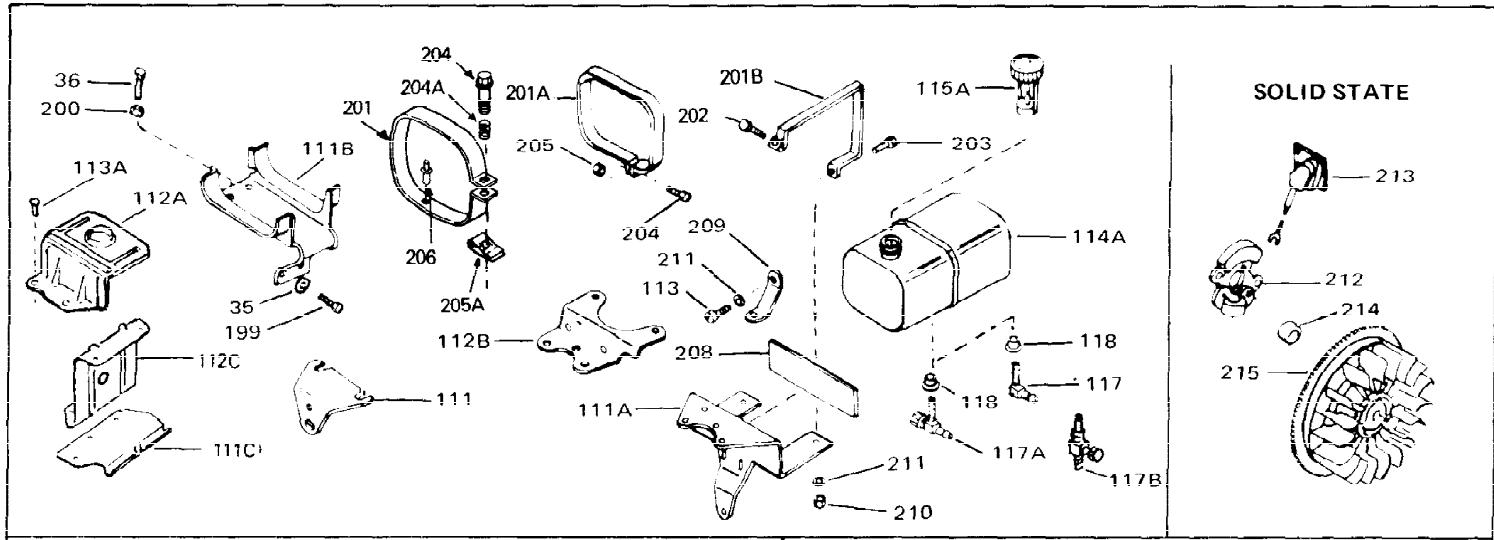

Ref #	Part Number	Qty	Description
35	26073	0	Washer, Connecting rod bolt
35	650570	0	Washer, Flat
35	650691	0	Washer, Flat
36	650694A	0	Screw, Hex flange hd., 5/16-18 x 2
36	650695A	0	Screw, Hex flange hd., 5/16-18 x 2-1/4
36	650697A	0	Screw, Hex flange hd., 5/16-18 x 2-1/2
38	27896	0	Gasket, Breather cover
43	27627	0	Tube, Breather
81	28820	0	Screw
81	30196	0	Screw
81	650521	0	Screw
82	27272	0	Gasket, Air cleaner
84A	31700	0	Element, Air cleaner
86A	34697	0	Elbow, Air cleaner
89A	730128	0	Cleaner Assy., Air
111	33167	0	Bracket, Lower fuel tank
112B	33166A	0	Bracket, Upper fuel tank
113	650561	0	Screw
113A	650665	0	Screw
117B	33053	0	Valve, Fuel strainer & shut-off
121E	391026	0	Muffler
124A	33171	0	Screen, Muffler
124B	33185	0	Cover & Tube, Muffler
124	650578	0	Screw
125	27930	0	Gasket, Exhaust
134	31288	0	Muffler Adapter Kit
135	730130	0	Muffler Adapter Kit
136	6021A	0	Screw, Hex flange hd., 5/16-18 x 1-1/2
137	650697A	0	Screw, Hex flange hd., 5/16-18 x 2-1/2
138	30196	0	Screw
233	34819	0	Elbow Assy., Air cleaner
234	730561	0	Air Cleaner Kit, Dual Element upright,
273	650687	0	Screw, Pan hd. self-tap, 10-32 x 5/16