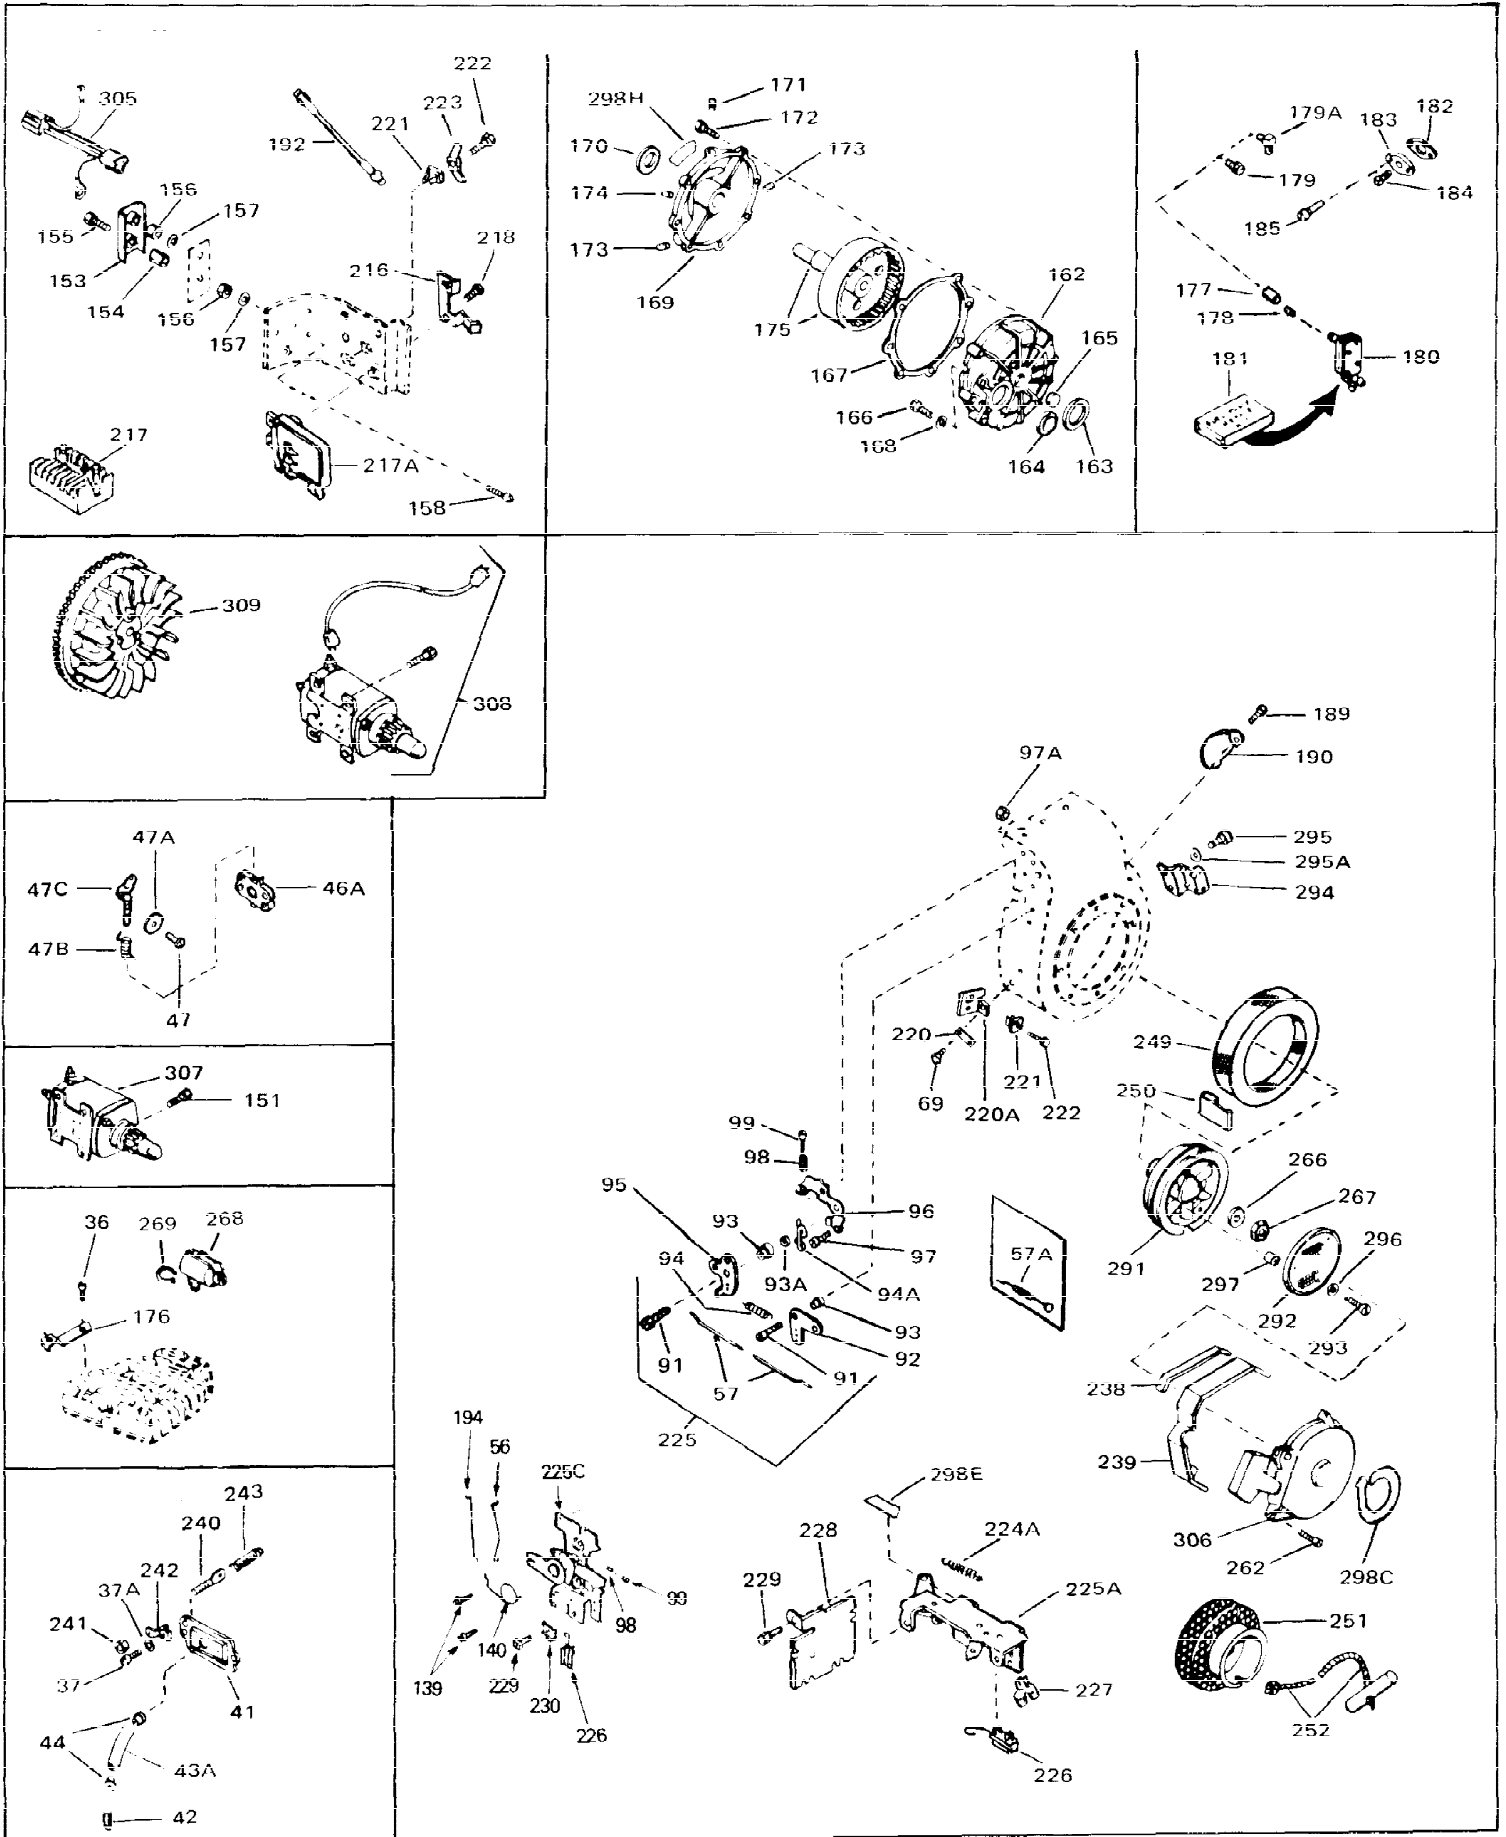

Ref #	Part Number	Qty	Description
36	650694A	0	Screw, Hex flange hd., 5/16-18 x 2
36	650695A	0	Screw, Hex flange hd., 5/16-18 x 2-1/4
36	650697A	0	Screw, Hex flange hd., 5/16-18 x 2-1/2
37	650128	0	Screw
37	650597	0	Screw, Hex washer hd., 10-24 x 5/8
37A	27261	0	Washer, Flat
41	28425	0	Cover, Valve chamber
56	31710	0	Link, Throttle
69	29747A	0	Screw
98	32924	0	Spring, Compression
98	28569	0	Spring, Compression
98	31342	0	Spring, Compression
99	29500	0	Screw, Fil. hd. mach., Sems, 8-32 x 3/4
99	650549	0	Screw
99	650688	0	Screw, Hex hd., 10-32 x 1-5/16" (Drilled
182	32683	0	Gasket, Fuel pump
183	32955	0	Cover, Fuel pump pad
184	9556	0	Plug, Oil drain (Sq. hd. pipe, 1/8-27)
185	30688	0	Screw, Hex hd. Sems, 1/4-20 x 1/2
225	730152	0	Control Assy., Speed
227	33177	0	Terminal
229	28942	0	Screw
230	27793	0	Clip, Conduit
262	29716	0	Screw
266	650815	0	Washer, Belleville
267	8115	0	Nut, Hex
305	33018	0	Harness, Adapter
306	590420	0	Starter, Rewind
308	32386	0	Starter Motor Kit (110-120 Volt)
308	32901	0	Starter Motor Kit (110-120 Volt)
308	33328	0	Starter Motor Kit (110-120 Volt)
308	33328A	0	Starter Motor Kit (110-120 Volt)
308	33518	0	Starter Motor Kit (110-120 Volt)
308	33518A	0	Starter Motor Kit (110-120 Volt)
308	33518B	0	Starter Motor Kit (110-120 Volt)
309	30811A	0	Flywheel