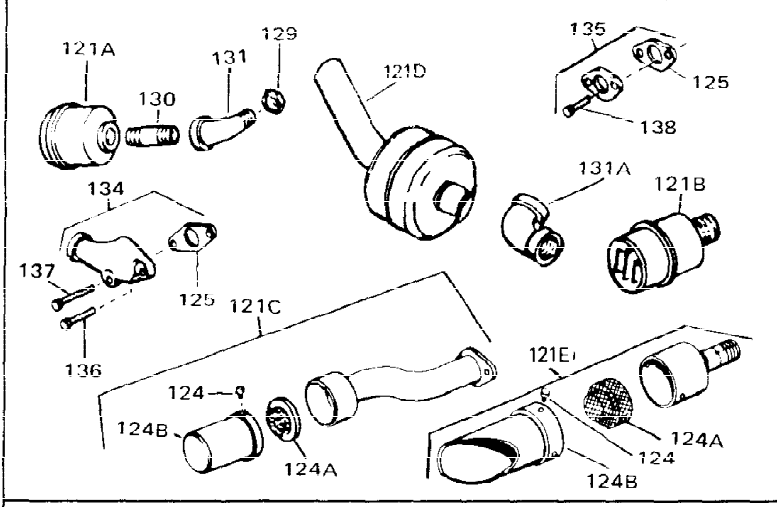

Ref #	Part Number	Qty	Description
35	26073	0	Washer, Connecting rod bolt
35	650570	0	Washer, Flat
35	650691	0	Washer, Flat
36	650694A	0	Screw, Hex flange hd., 5/16-18 x 2
36	650695A	0	Screw, Hex flange hd., 5/16-18 x 2-1/4
36	650697A	0	Screw, Hex flange hd., 5/16-18 x 2-1/2
38	27896	0	Gasket, Breather cover
43	27627	0	Tube, Breather
81	28820	0	Screw
81	30196	0	Screw
81	650521	0	Screw
82	27272	0	Gasket, Air cleaner
84A	31700	0	Element, Air cleaner
86A	34697	0	Elbow, Air cleaner
89A	730128	0	Cleaner Assy., Air
111	33167	0	Bracket, Lower fuel tank
112B	33166A	0	Bracket, Upper fuel tank
113	650561	0	Screw
113A	650665	0	Screw
117B	33053	0	Valve, Fuel strainer & shut-off
121E	391026	0	Muffler
124A	33171	0	Screen, Muffler
124B	33185	0	Cover & Tube, Muffler
124	650578	0	Screw
125	27930	0	Gasket, Exhaust
134	31288	0	Muffler Adapter Kit
135	730130	0	Muffler Adapter Kit
136	6021A	0	Screw, Hex flange hd., 5/16-18 x 1-1/2
137	650697A	0	Screw, Hex flange hd., 5/16-18 x 2-1/2
138	30196	0	Screw
233	34819	0	Elbow Assy., Air cleaner
234	730561	0	Air Cleaner Kit, Dual Element upright,
273	650687	0	Screw, Pan hd. self-tap, 10-32 x 5/16