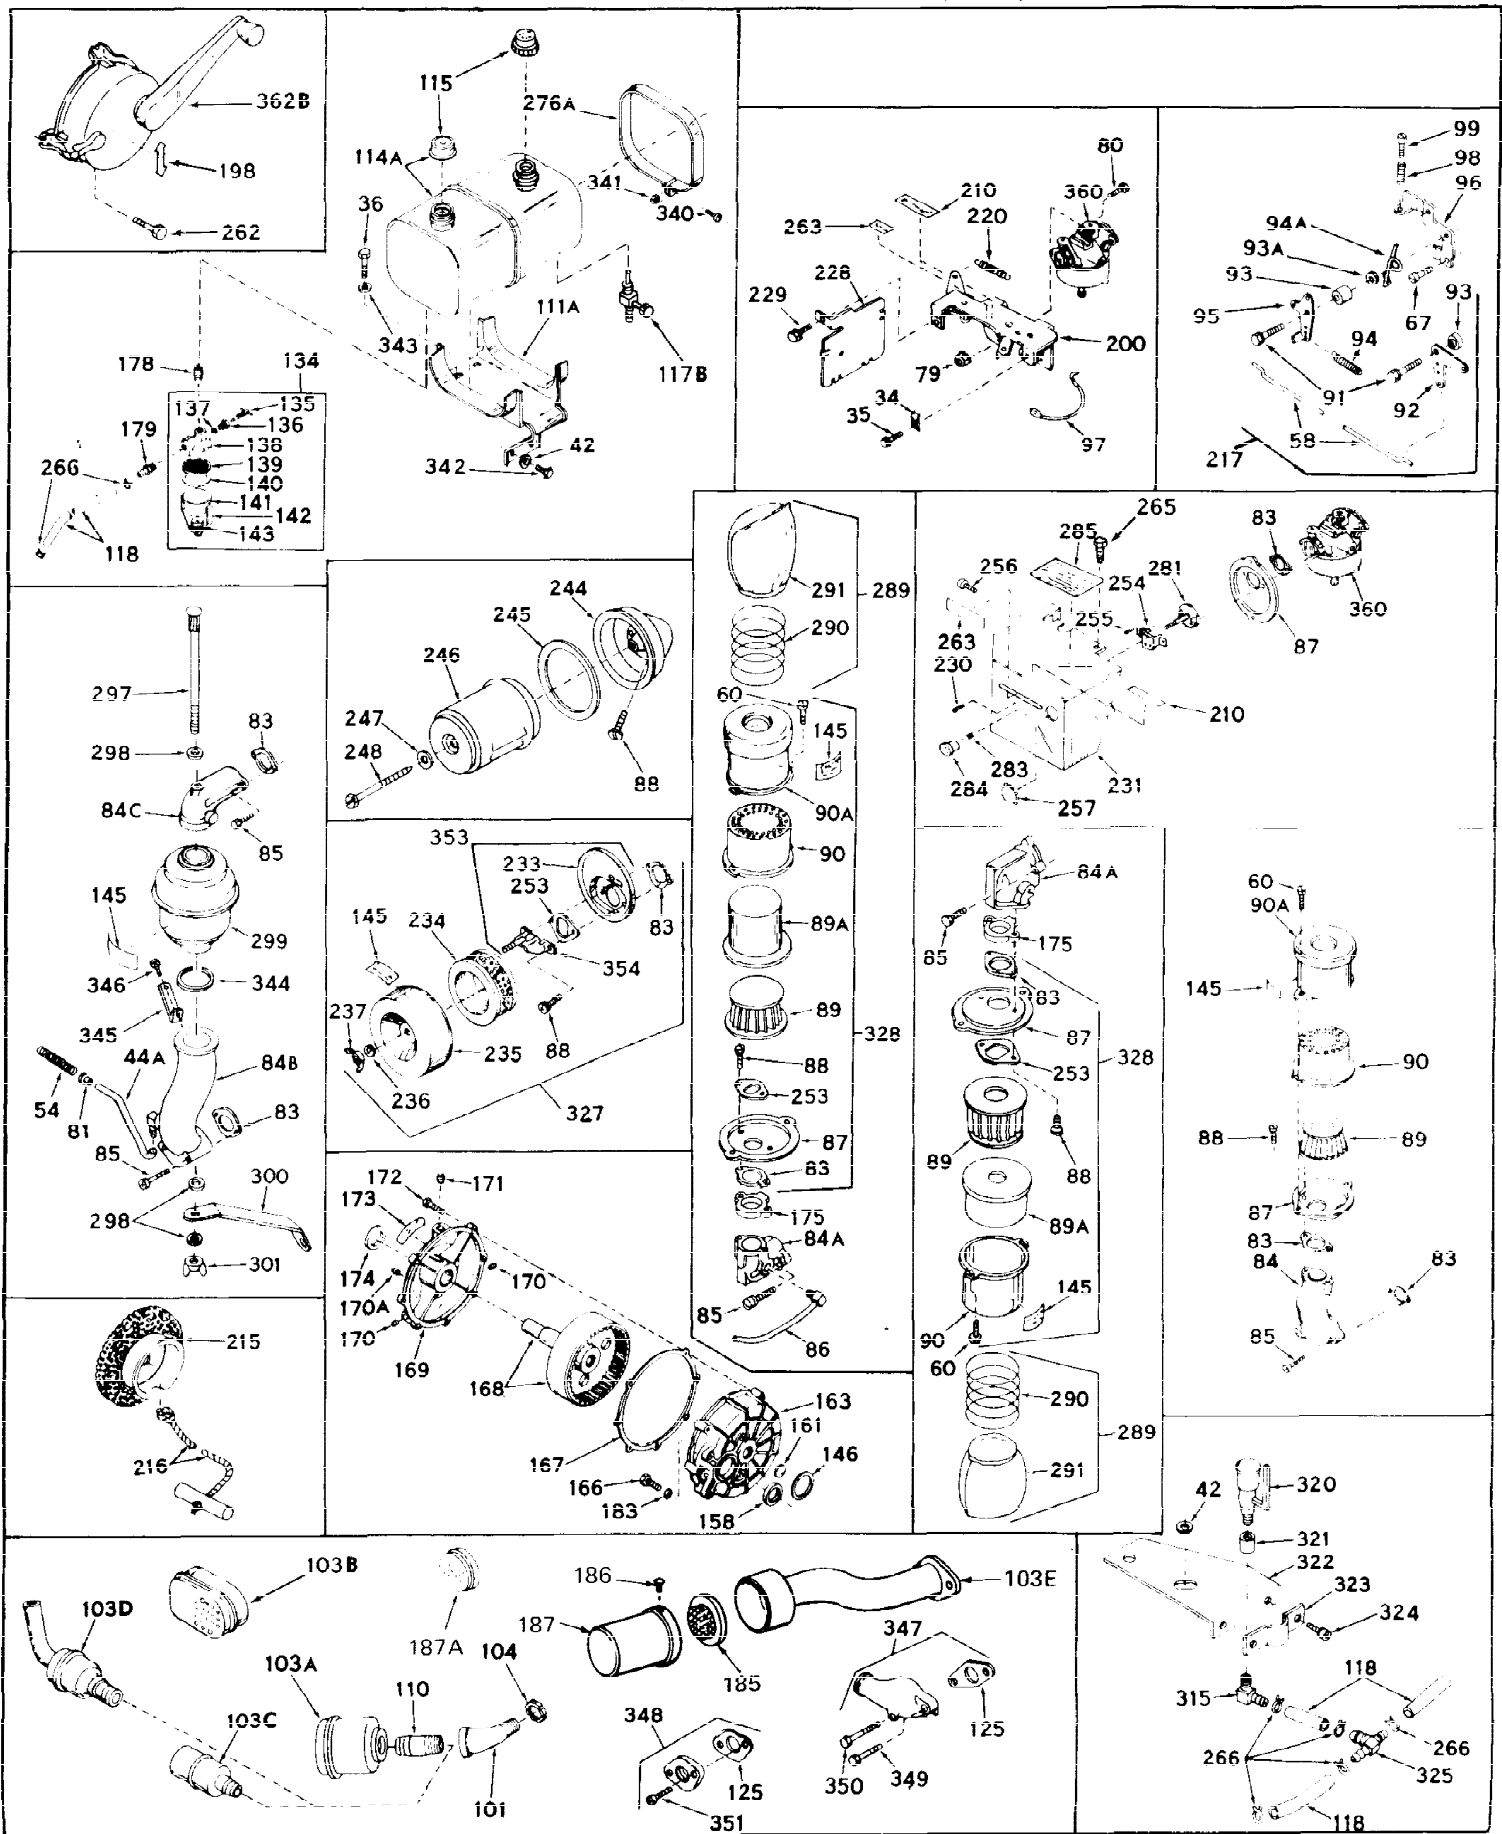

Ref #	Part Number	Qty	Description
34	27793	0	Clip, Conduit
35	28942	0	Screw
36	650694	0	Screw, Hex hd. cap, 5/16-18 x 2
36	650695	0	Screw, Hex hd. cap, 5/16-18 x 2-1/4 (Grade 8
36	650697	0	Screw, Hex hd. cap, 5/16-18 x 2-1/2
42	26073	0	Washer, Connecting rod bolt
44A	32447	0	Tube, Breather
54	28819	0	Spring, Fuel line
54	31778	0	Spring, Coil
60	650152	0	Screw
67	650399	0	Screw, Phil. fil. hd. Sems, 10-32 x 5/8
79	29752	0	Nut
80	650572	0	Screw
81	32446	0	Grommet, Breather tube
83	27272	0	Gasket, Air cleaner
84B	32106A	0	Elbow, Air cleaner
85	29786	0	Screw
85	650163	0	Screw, Fil. hd. Sems, 10-32 x 7/8
85	650416	0	Screw, Rd. hd. Sems, 10-32 x 1
85	650605	0	Screw
88	28820	0	Screw
88	650399	0	Screw, Phil. fil. hd. Sems, 10-32 x 5/8
88	650521	0	Screw
91	30312	0	Screw, Hex washer hd. Sems, 10-32 x 1/2
98	28569	0	Spring, Compression
98	32924	0	Spring, Compression
99	29500	0	Screw, Fil. hd. mach., Sems, 8-32 x 3/4
99	650223	0	Screw, Fil. slotted hd. Sems, 8-32 x 5/8
99	650688	0	Screw, Hex hd., 10-32 x 1-5/16" (Drilled
104	28443	0	Nut, Conduit (1/8" thick)
104	32862	0	Nut, Conduit (1/4" thick)
115	32387A	0	Cap, Fuel filler (Charcoal Plastic) (Spurt
115	33032	0	Cap, Fuel filler (Red Plastic) (Spurt
118	29774	0	Line, Fuel (Braided 8.25")
118	30705	0	Line, Fuel (Braided 16")
118	30962	0	Line, Fuel (Braided 32")
125	27930	0	Gasket, Exhaust
145	31786	0	Decal, Air cleaner
146	28451	0	Gasket, Housing
171	24590	0	Plug, Pipe
215	28301	0	Pulley, Starter
216	590343	0	Rope & Handle Assy., Starter
228	30820	0	Baffle, Heat
229	28942	0	Screw
230	650257	0	Screw, Pan hd. Sems, 8-32 x 5/16
253	30767	0	Spacer, Air cleaner
255	28820	0	Screw
256	650760	0	Screw
257	31291	0	Plug, Cover
262	29716	0	Screw
265	650701	0	Screw, Hex washer hd. shakeproof,
266	26460	0	Clamp, Fuel line
289	730512	0	Kit, Pre-cleaner
290	31667	0	Spring, Pre-cleaner bag
291	31668	0	Bag, Pre-cleaner