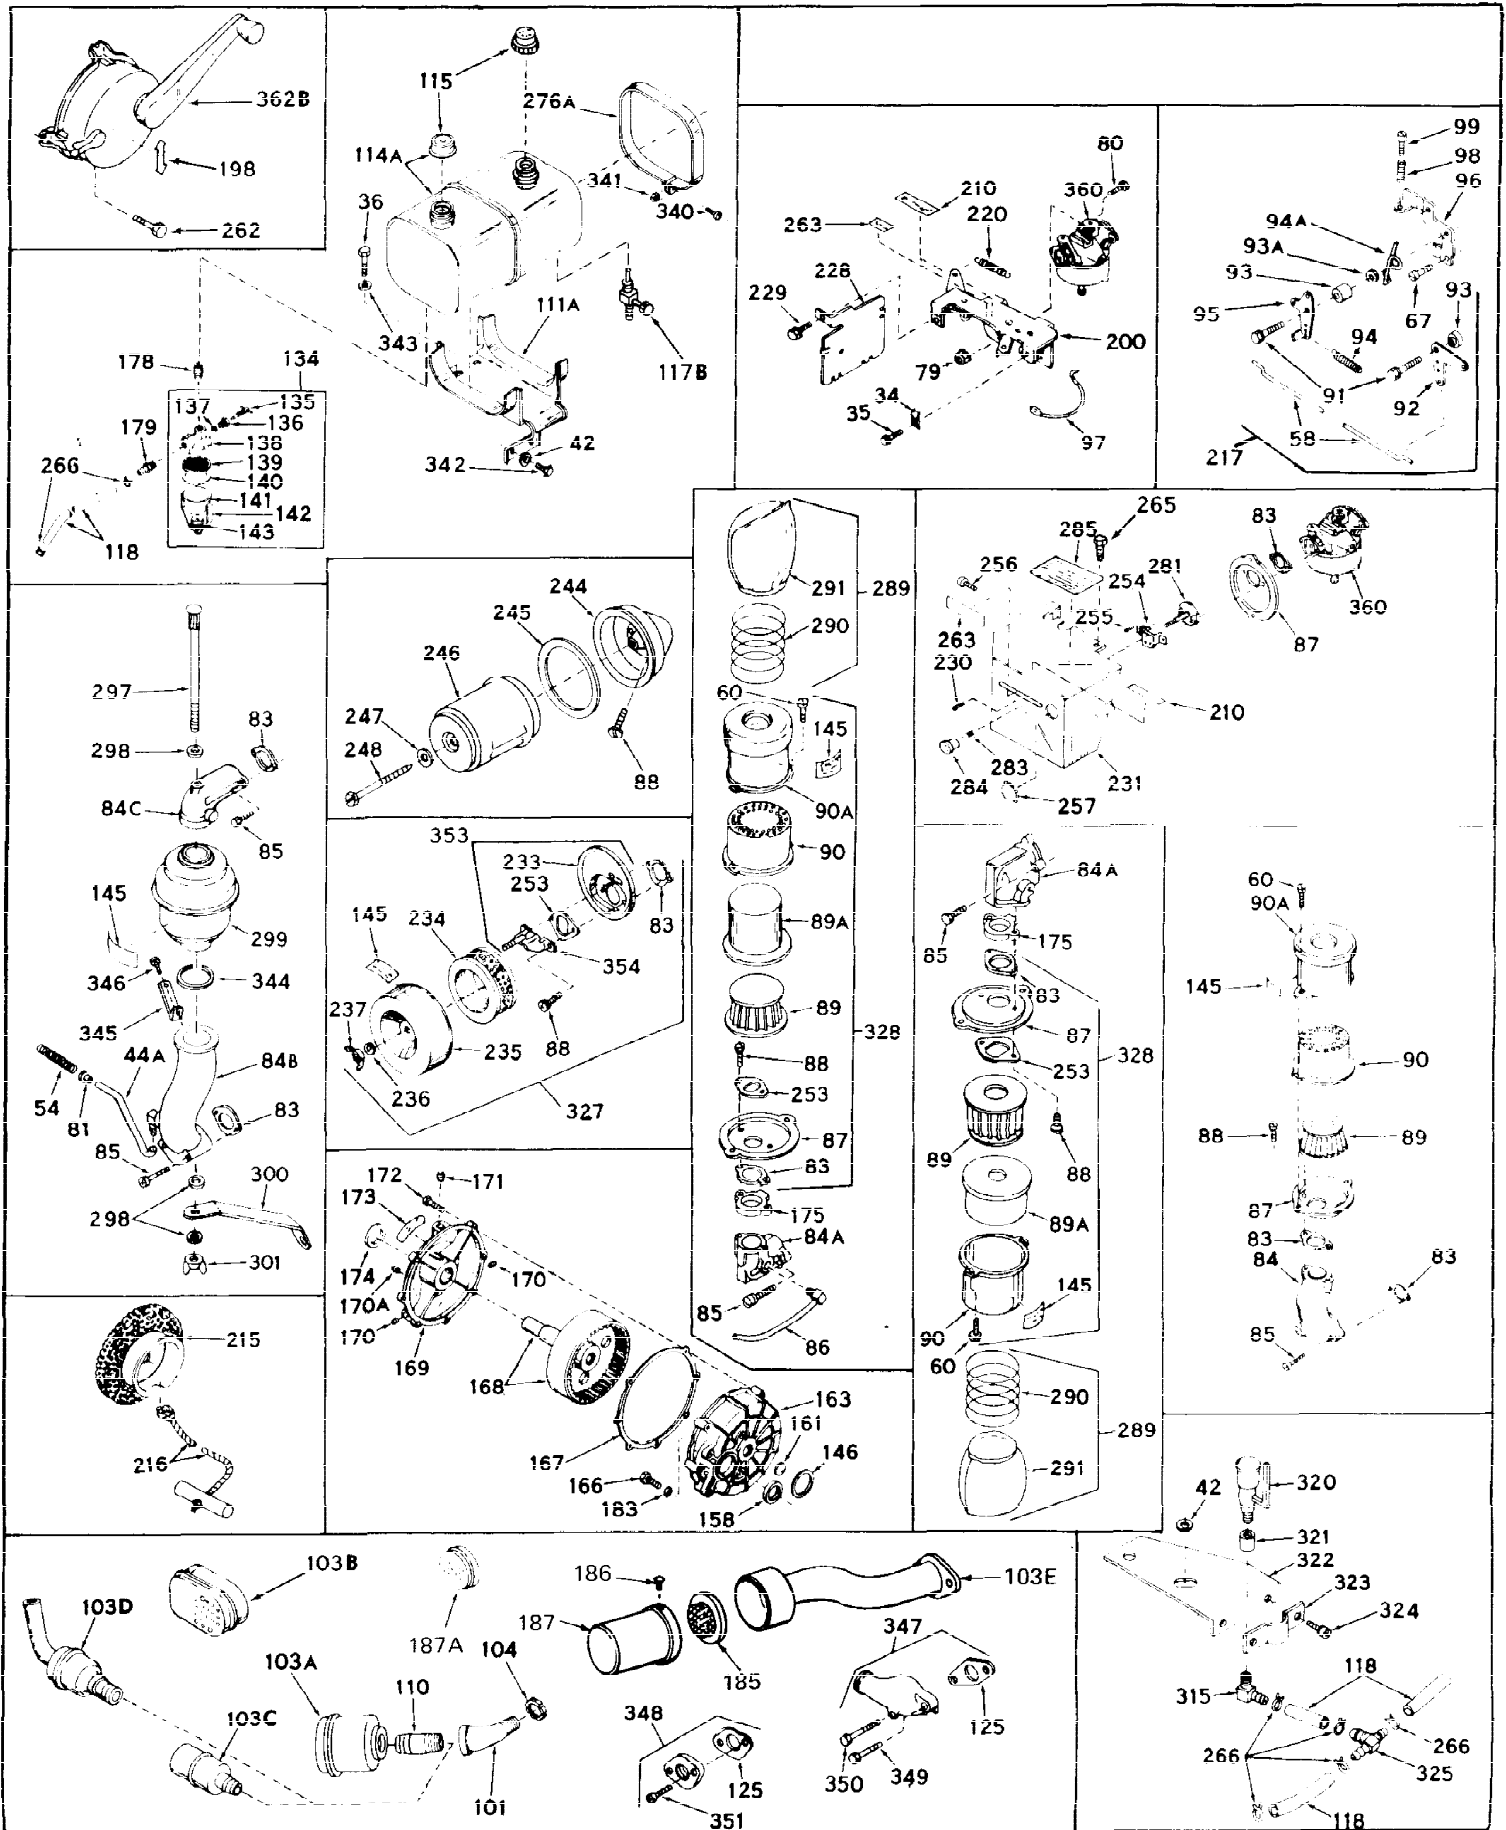

Ref #	Part Number	Qty	Description
34	27793	0	Clip, Conduit
35	28942	0	Screw
36	650694	0	Screw, Hex hd. cap, 5/16-18 x 2
36	650695	0	Screw, Hex hd. cap, 5/16-18 x 2-1/4 (Grade 8
36	650697	0	Screw, Hex hd. cap, 5/16-18 x 2-1/2
42	26073	0	Washer, Connecting rod bolt
54	28819	0	Spring, Fuel line
54	31778	0	Spring, Coil
60	650152	0	Screw
67	650399	0	Screw, Phil. fil. hd. Sems, 10-32 x 5/8
79	29752	0	Nut
80	650572	0	Screw
83	27272	0	Gasket, Air cleaner
85	29786	0	Screw
85	650163	0	Screw, Fil. hd. Sems, 10-32 x 7/8
85	650416	0	Screw, Rd. hd. Sems, 10-32 x 1
85	650605	0	Screw
87	31691	0	Bracket, Air cleaner
88	28820	0	Screw
88	650399	0	Screw, Phil. fil. hd. Sems, 10-32 x 5/8
88	650521	0	Screw
89A	31700	0	Element, Air cleaner
90	31692	0	Body, Air cleaner
91	30312	0	Screw, Hex washer hd. Sems, 10-32 x 1/2
98	28569	0	Spring, Compression
98	32924	0	Spring, Compression
99	29500	0	Screw, Fil. hd. mach., Sems, 8-32 x 3/4
99	650223	0	Screw, Fil. slotted hd. Sems, 8-32 x 5/8
99	650688	0	Screw, Hex hd., 10-32 x 1-5/16" (Drilled
101	30209	0	Elbow, Exhaust (45ø)
103A	29633	0	Muffler
104	28443	0	Nut, Conduit (1/8" thick)
104	32862	0	Nut, Conduit (1/4" thick)
110	30244	0	Nipple, Exhaust pipe (2-1/2")
115	31888	0	Cap, Fuel filler (Kerosene)
115	32387A	0	Cap, Fuel filler (Charcoal Plastic) (Spurt
115	33032	0	Cap, Fuel filler (Red Plastic) (Spurt
118	29774	0	Line, Fuel (Braided 8.25")
118	30705	0	Line, Fuel (Braided 16")
118	30962	0	Line, Fuel (Braided 32")
125	27930	0	Gasket, Exhaust
145	31871	0	Decal, Air cleaner
146	28451	0	Gasket, Housing
171	24590	0	Plug, Pipe
215	28301	0	Pulley, Starter
216	590343	0	Rope & Handle Assy., Starter
228	30820	0	Baffle, Heat
229	28942	0	Screw
230	650257	0	Screw, Pan hd. Sems, 8-32 x 5/16
253	30767	0	Spacer, Air cleaner
255	28820	0	Screw
256	650760	0	Screw
257	31291	0	Plug, Cover
262	29716	0	Screw
265	650701	0	Screw, Hex washer hd. shakeproof,