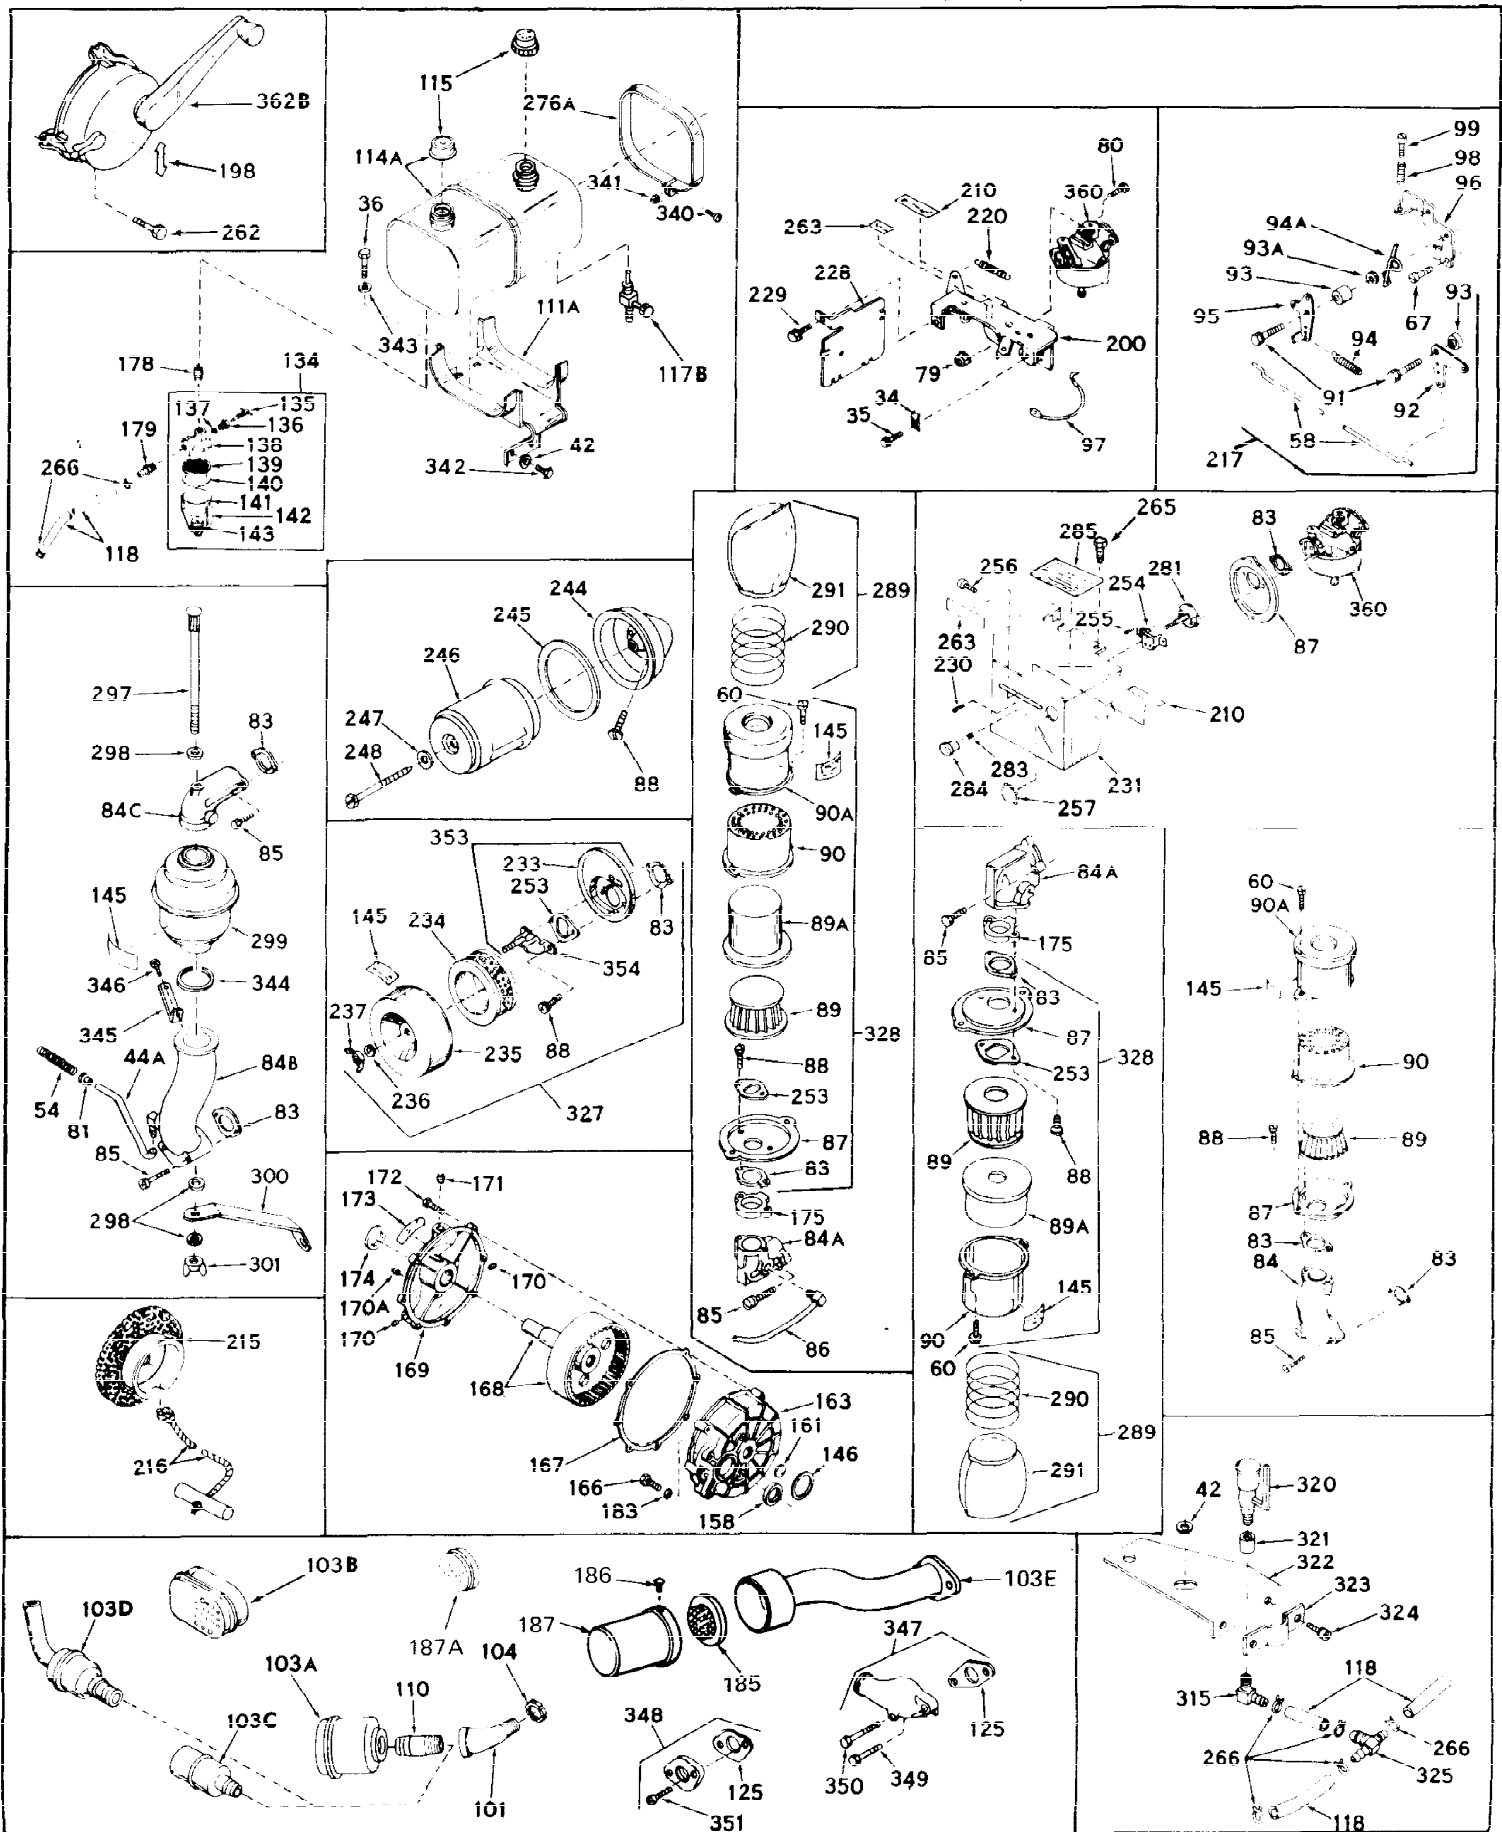

Ref #	Part Number	Qty	Description
238	650489	0	Screw
240	30845A	0	Bolt, Governor adjusting
241	30886A	0	Spring, Governor bolt
253	30767	0	Spacer, Air cleaner
260	29752	0	Nut
260	650116	0	Nut, Lock
260	650456	0	Nut, Lock
261	650168	0	Washer, Flat
262	29716	0	Screw
266	26460	0	Clamp, Fuel line
267	33356	0	Terminal, Ground
268	31584	0	Cup, Spark plug
269	31583	0	Clamp, Wire
270	31461	0	Bushing, Crankshaft
271	31546	0	Bushing, Crankshaft
272	31660	0	Cover, Fuel pump pad
276	31697	0	Strap, Fuel tank
277	29212	0	Screw
277	650451	0	Screw
278	6202	0	Screw
286	27275	0	Clip, Hi-tension wire
286	29443	0	Clip, Fuel line
289	730512	0	Kit, Pre-cleaner
290	31667	0	Spring, Pre-cleaner bag
291	31668	0	Bag, Pre-cleaner
296A	650147	0	Washer, Flat
296	28942	0	Screw
296	650229	0	Screw
305	30547A	0	Contact Assy., Breaker
306	30548A	0	Condenser
307	631021	0	Inlet Needle, Seat & Clip Assy.
309	31855	0	Retainer, Bearing
310	27183	0	Washer, Fiber
311	650580	0	Nut, Lock
318	650583	0	Washer, Flat
328	730127	0	Cleaner Assy., Air (Poly)
335	32130	0	Decal, Long Life
339	32328	0	Bracket, Speed adjusting
352	8274	0	Lockwasher
360	631063A	0	Carburetor
361A	33018	0	Harness, Adapter
361	610689A	0	Magneto, Tecumseh
363	29965	0	Motor, Starter (12 Volt)
363	32468	0	Motor, Starter (12 Volt)
363	32468A	0	Motor, Starter (12 Volt)
363	32468B	0	Motor, Starter (12 Volt)
364	33235	0	Gasket Set