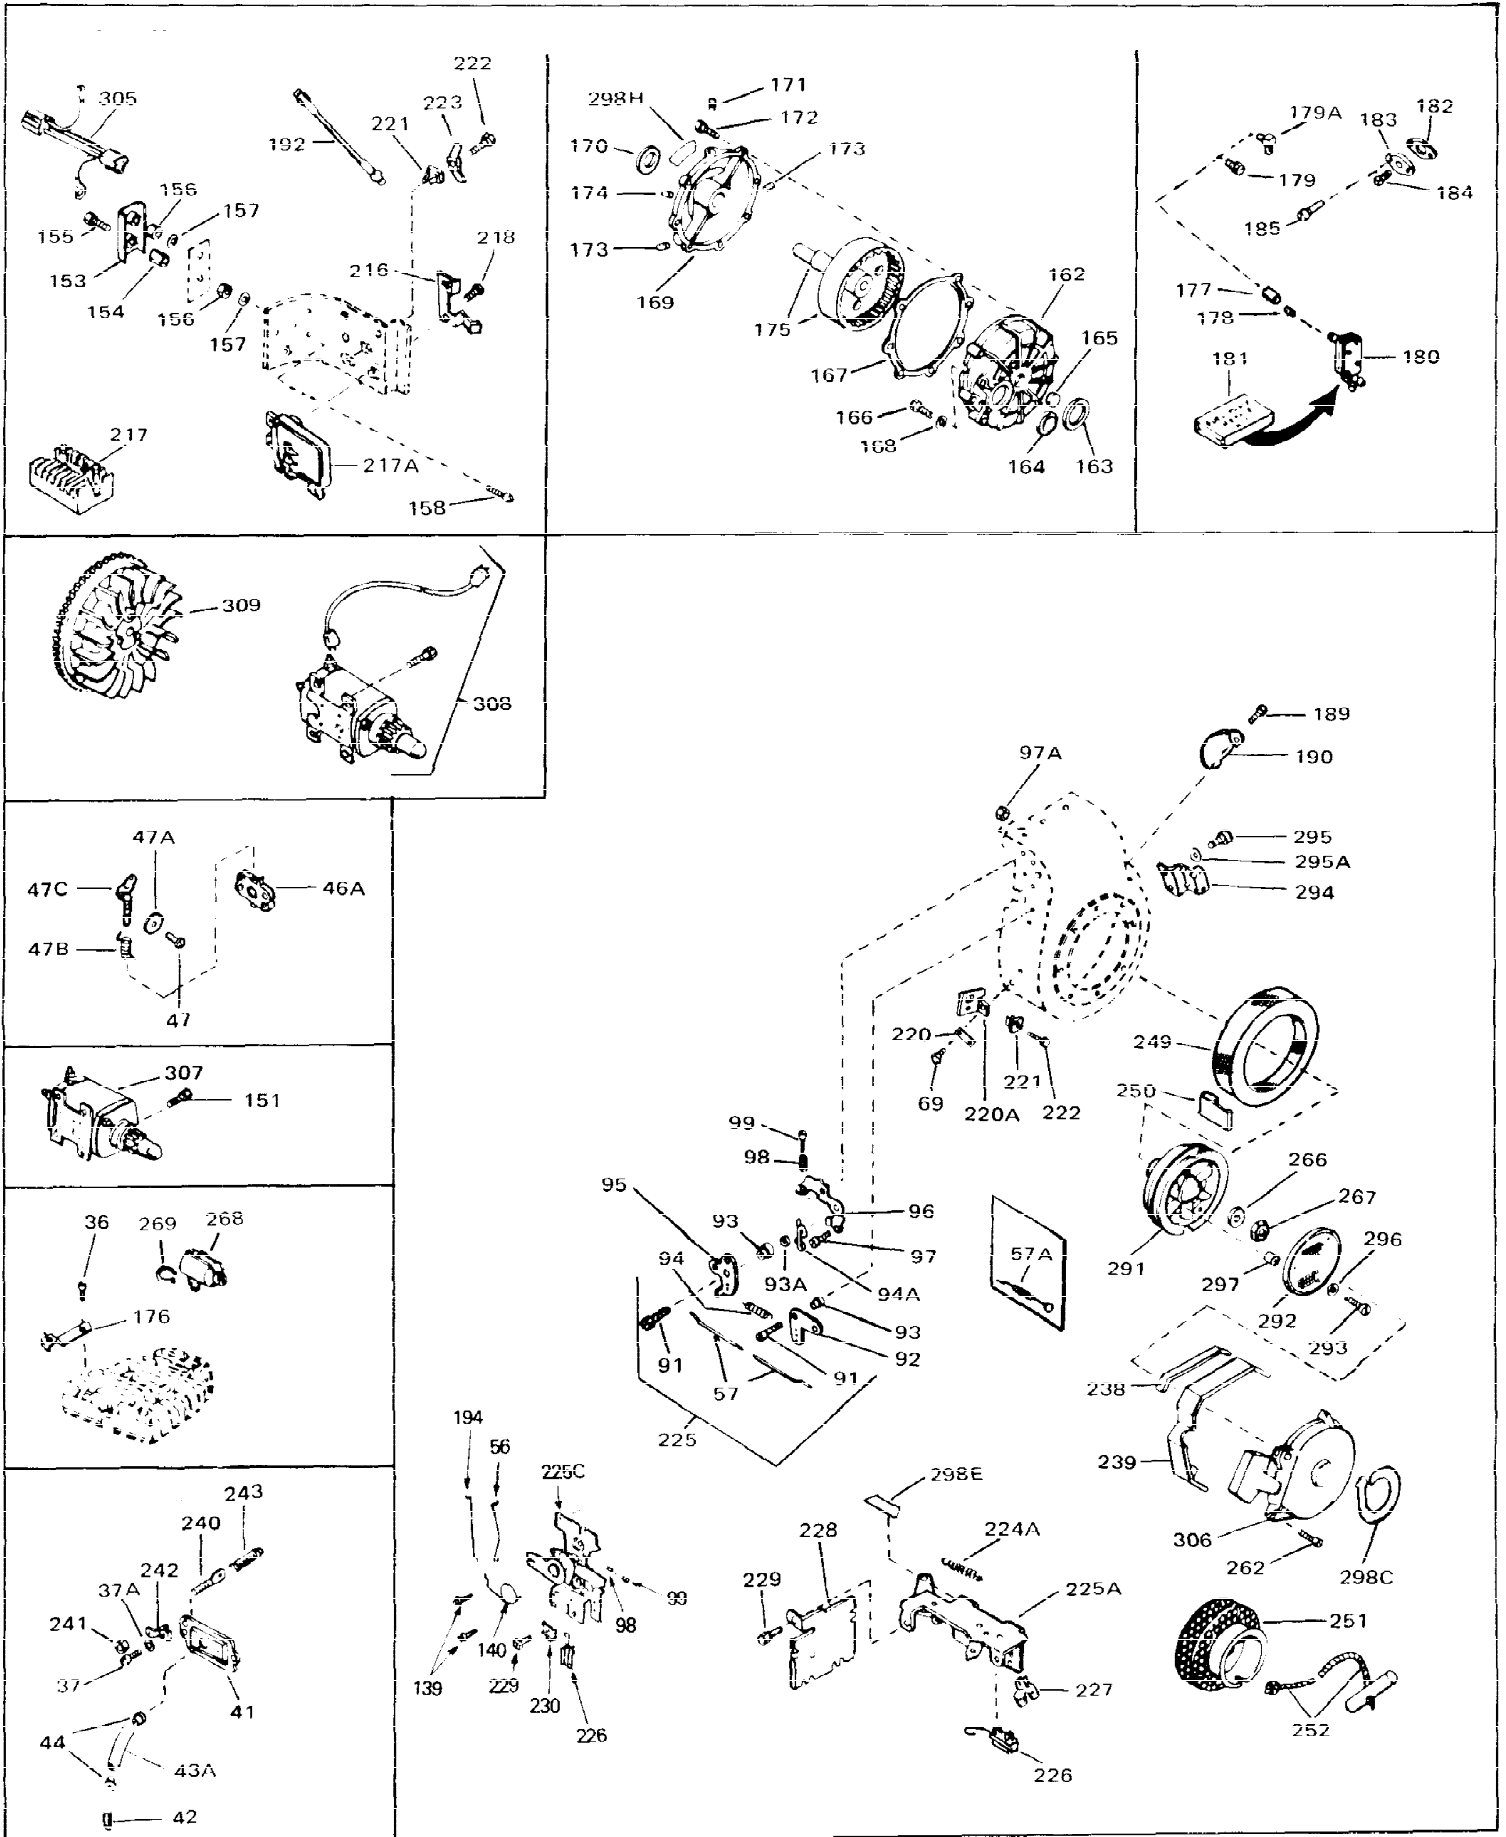

Ref #	Part Number	Qty	Description
36	650694A	0	Screw, Hex flange hd., 5/16-18 x 2
36	650695A	0	Screw, Hex flange hd., 5/16-18 x 2-1/4
36	650697A	0	Screw, Hex flange hd., 5/16-18 x 2-1/2
37	650128	0	Screw
37	650597	0	Screw, Hex washer hd., 10-24 x 5/8
37A	27261	0	Washer, Flat
41	28425	0	Cover, Valve chamber
43A	32447	0	Tube, Breather
44	32446	0	Grommet, Breather tube
56	30824	0	Link, Throttle
69	29747A	0	Screw
98	28569	0	Spring, Compression
98	31342	0	Spring, Compression
98	32924	0	Spring, Compression
99	29500	0	Screw, Fil. hd. mach., Sems, 8-32 x 3/4
99	650549	0	Screw
99	650688	0	Screw, Hex hd., 10-32 x 1-5/16" (Drilled
151	30688	0	Screw, Hex hd. Sems, 1/4-20 x 1/2
153	30064	0	Cover, Rectifier panel
154	30065	0	Nut, Long 5-40
155	30066	0	Screw
156	28728	0	Nut
157	28727	0	Lockwasher
158	28726	0	Screw, Phil. rd. hd., 5-40 x 9/16
182	32683	0	Gasket, Fuel pump
183	32955	0	Cover, Fuel pump pad
184	9556	0	Plug, Oil drain (Sq. hd. pipe, 1/8-27)
185	30688	0	Screw, Hex hd. Sems, 1/4-20 x 1/2
224A	30826	0	Spring, Extension
225	730152	0	Control Assy., Speed
225A	33110A	0	Control Assy., Speed (Remote)
227	33177	0	Terminal
229	28942	0	Screw
230	27793	0	Clip, Conduit
262	29716	0	Screw
266	650815	0	Washer, Belleville
267	8115	0	Nut, Hex
305	33018	0	Harness, Adapter
306	590420	0	Starter, Rewind
307	29965	0	Motor, Starter (12 Volt)
307	32468	0	Motor, Starter (12 Volt)
307	32468A	0	Motor, Starter (12 Volt)
307	32468B	0	Motor, Starter (12 Volt)
307	33606	0	Motor, Starter (12 Volt)
308	32386	0	Starter Motor Kit (110-120 Volt)
308	32901	0	Starter Motor Kit (110-120 Volt)
308	33328	0	Starter Motor Kit (110-120 Volt)
308	33328A	0	Starter Motor Kit (110-120 Volt)
308	33518	0	Starter Motor Kit (110-120 Volt)
308	33518A	0	Starter Motor Kit (110-120 Volt)
308	33518B	0	Starter Motor Kit (110-120 Volt)
309	30811A	0	Flywheel