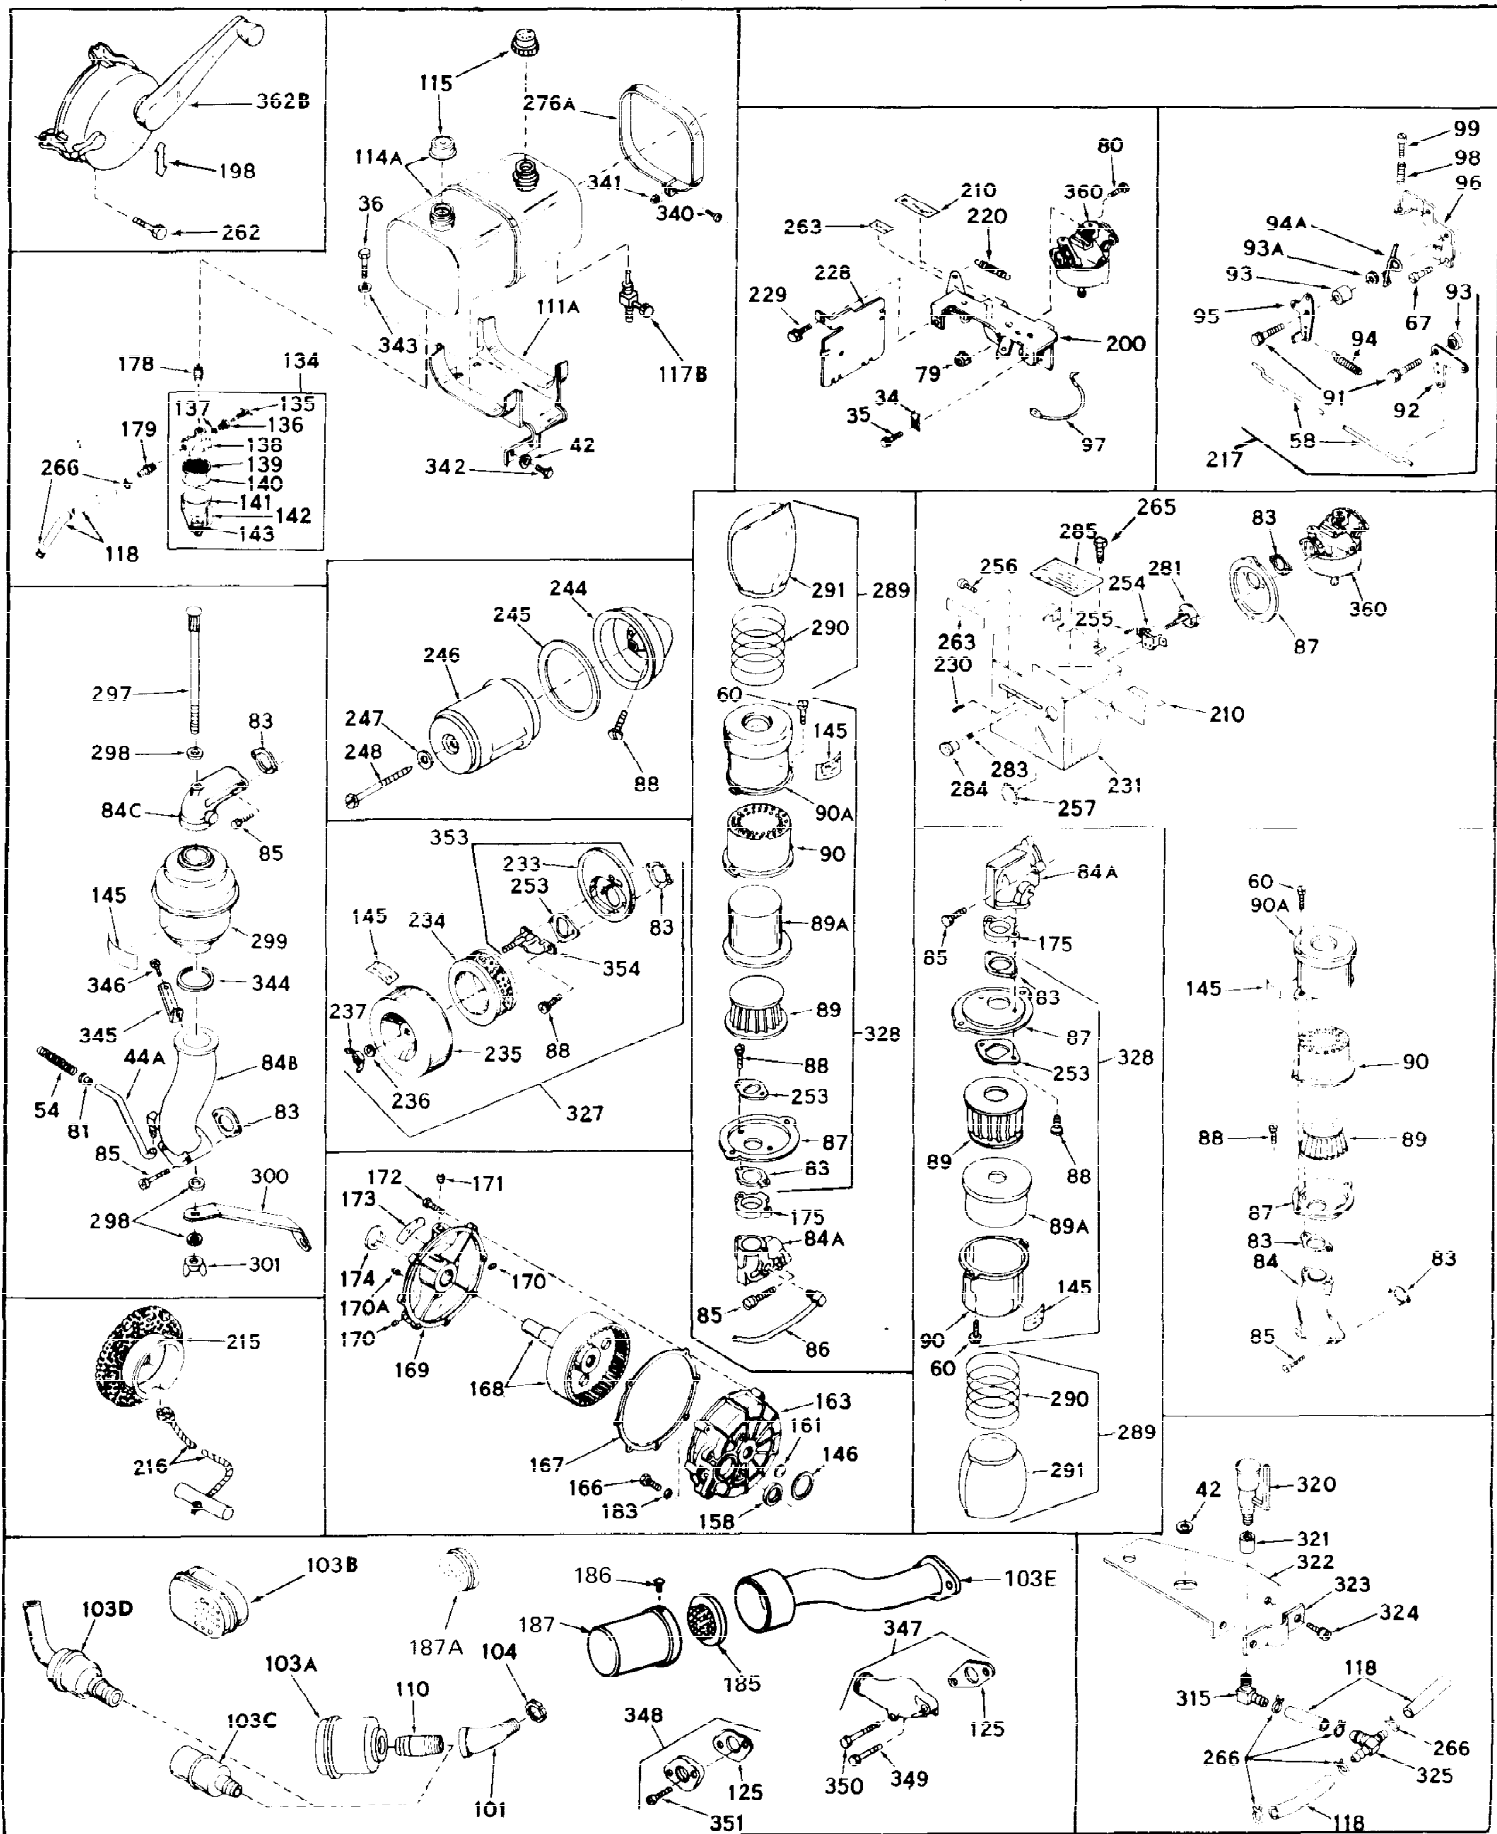

Ref #	Part Number	Qty	Description
34	27793	0	Clip, Conduit
35	28942	0	Screw
36	650694	0	Screw, Hex hd. cap, 5/16-18 x 2
36	650695	0	Screw, Hex hd. cap, 5/16-18 x 2-1/4 (Grade 8)
36	650697	0	Screw, Hex hd. cap, 5/16-18 x 2-1/2
42	26073	0	Washer, Connecting rod bolt
54	28819	0	Spring, Fuel line
54	31778	0	Spring, Coil
60	650152	0	Screw
67	650399	0	Screw, Phil. fil. hd. Sems, 10-32 x 5/8
79	29752	0	Nut
80	650572	0	Screw
83	27272	0	Gasket, Air cleaner
85	29786	0	Screw
85	650163	0	Screw, Fil. hd. Sems, 10-32 x 7/8
85	650416	0	Screw, Rd. hd. Sems, 10-32 x 1
85	650605	0	Screw
87	31691	0	Bracket, Air cleaner
88	28820	0	Screw
88	650399	0	Screw, Phil. fil. hd. Sems, 10-32 x 5/8
88	650521	0	Screw
89A	31700	0	Element, Air cleaner
90	31692	0	Body, Air cleaner
91	30312	0	Screw, Hex washer hd. Sems, 10-32 x 1/2
98	28569	0	Spring, Compression
98	32924	0	Spring, Compression
99	29500	0	Screw, Fil. hd. mach., Sems, 8-32 x 3/4
99	650223	0	Screw, Fil. slotted hd. Sems, 8-32 x 5/8
99	650688	0	Screw, Hex hd., 10-32 x 1-5/16" (Drilled)
101	30209	0	Elbow, Exhaust (45°)
103A	29633	0	Muffler
104	28443	0	Nut, Conduit (1/8" thick)
104	32862	0	Nut, Conduit (1/4" thick)
110	30244	0	Nipple, Exhaust pipe (2-1/2")
115	32387A	0	Cap, Fuel filler (Charcoal Plastic) (Spurt)
115	33032	0	Cap, Fuel filler (Red Plastic) (Spurt)
118	29774	0	Line, Fuel (Braided 8.25")
118	30705	0	Line, Fuel (Braided 16")
118	30962	0	Line, Fuel (Braided 32")
125	27930	0	Gasket, Exhaust
145	31871	0	Decal, Air cleaner
146	28451	0	Gasket, Housing
171	24590	0	Plug, Pipe
215	28301	0	Pulley, Starter
216	590343	0	Rope & Handle Assy., Starter
228	30820	0	Baffle, Heat
229	28942	0	Screw
230	650257	0	Screw, Pan hd. Sems, 8-32 x 5/16
253	30767	0	Spacer, Air cleaner
255	28820	0	Screw
256	650760	0	Screw
257	31291	0	Plug, Cover
262	29716	0	Screw
265	650701	0	Screw, Hex washer hd. shakeproof,
266	26460	0	Clamp, Fuel line