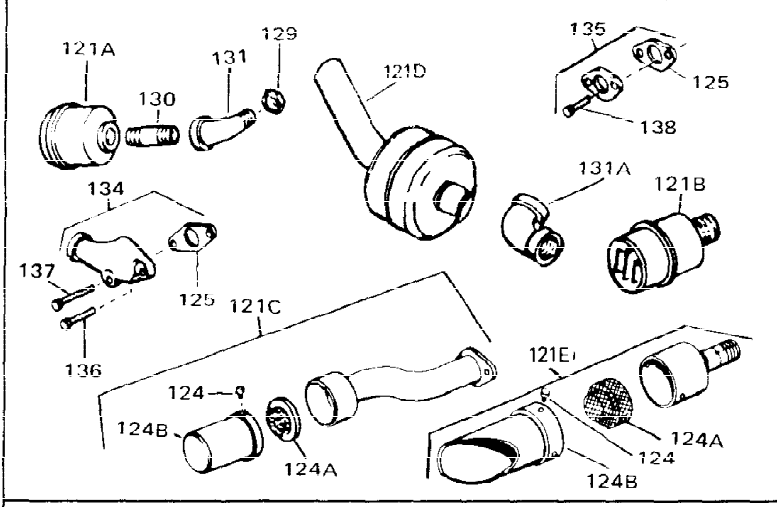

Ref #	Part Number	Qty	Description
35	26073	0	Washer, Connecting rod bolt
35	650570	0	Washer, Flat
35	650691	0	Washer, Flat
36	650694A	0	Screw, Hex flange hd., 5/16-18 x 2
36	650695A	0	Screw, Hex flange hd., 5/16-18 x 2-1/4
36	650697A	0	Screw, Hex flange hd., 5/16-18 x 2-1/2
38	27896	0	Gasket, Breather cover
43	27627	0	Tube, Breather
81	28820	0	Screw
81	30196	0	Screw
81	650521	0	Screw
82	27272	0	Gasket, Air cleaner
84A	31700	0	Element, Air cleaner
86A	34697	0	Elbow, Air cleaner
89A	730128	0	Cleaner Assy., Air
111	33167	0	Bracket, Lower fuel tank
112B	33166A	0	Bracket, Upper fuel tank
113	650561	0	Screw
113A	650665	0	Screw
117B	33053	0	Valve, Fuel strainer & shut-off
121E	391026	0	Muffler
121A	29633	0	Muffler
124A	33171	0	Screen, Muffler
124B	33185	0	Cover & Tube, Muffler
124	650578	0	Screw
125	27930	0	Gasket, Exhaust
129	32862	0	Nut, Conduit (1/4" thick)
130	30244	0	Nipple, Exhaust pipe (2-1/2")
131	30209	0	Elbow, Exhaust (45°)
134	31288	0	Muffler Adapter Kit
135	730130	0	Muffler Adapter Kit
136	6021A	0	Screw, Hex flange hd., 5/16-18 x 1-1/2
137	650697A	0	Screw, Hex flange hd., 5/16-18 x 2-1/2
138	30196	0	Screw
233	34819	0	Elbow Assy., Air cleaner
234	730561	0	Air Cleaner Kit, Dual Element upright,
273	650687	0	Screw, Pan hd. self-tap, 10-32 x 5/16