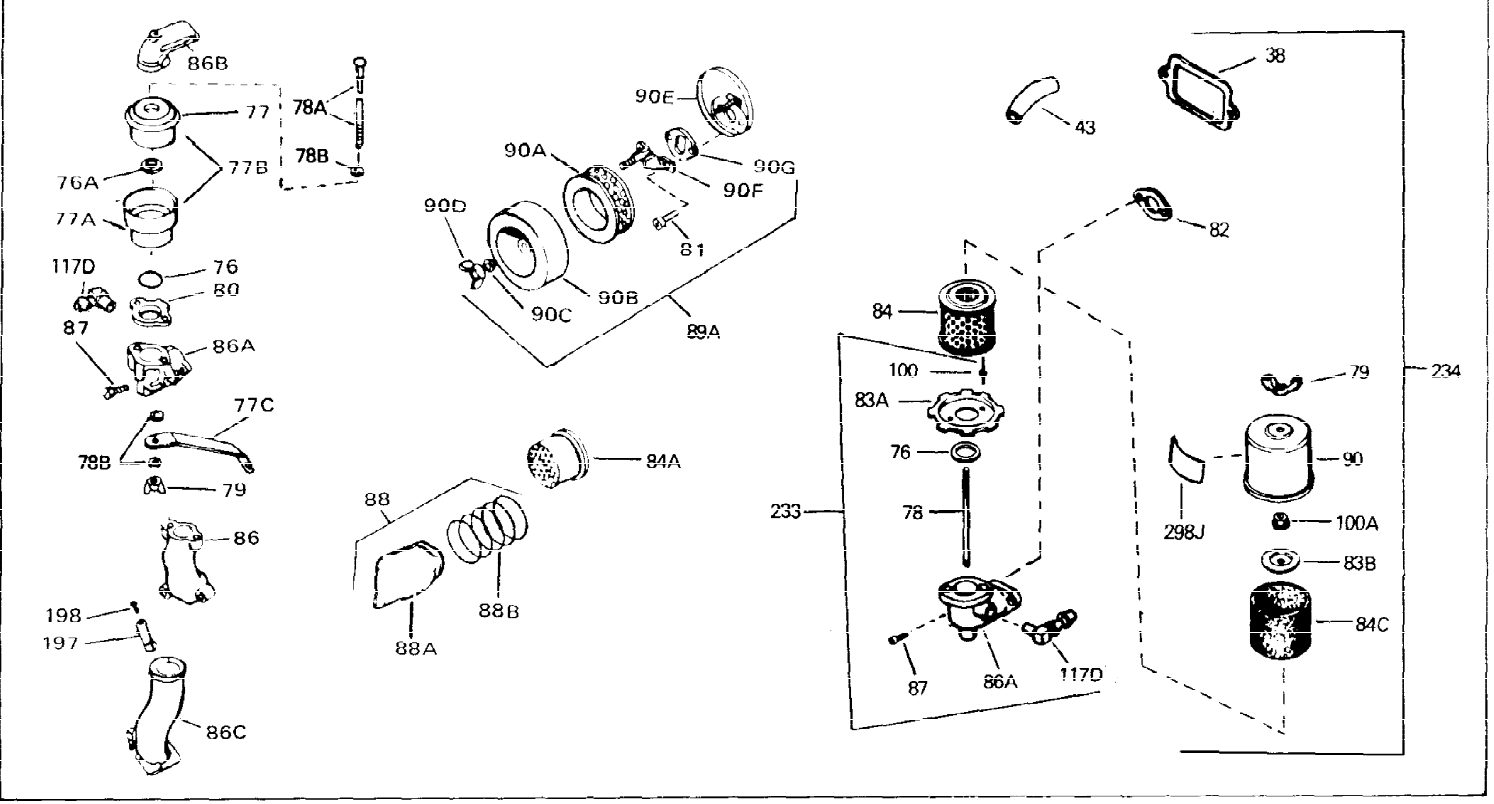

Ref #	Part Number	Qty	Description
35	26073	0	Washer, Connecting rod bolt
35	650570	0	Washer, Flat
35	650691	0	Washer, Flat
36	650694A	0	Screw, Hex flange hd., 5/16-18 x 2
36	650695A	0	Screw, Hex flange hd., 5/16-18 x 2-1/4
36	650697A	0	Screw, Hex flange hd., 5/16-18 x 2-1/2
38	27896	0	Gasket, Breather cover
43	27627	0	Tube, Breather
81	28820	0	Screw
81	30196	0	Screw
81	650521	0	Screw
82	27272	0	Gasket, Air cleaner
84A	31700	0	Element, Air cleaner
86A	34697	0	Elbow, Air cleaner
89A	730128	0	Cleaner Assy., Air
111	33167	0	Bracket, Lower fuel tank
112B	33166A	0	Bracket, Upper fuel tank
113	650561	0	Screw
113A	650665	0	Screw
117B	33053	0	Valve, Fuel strainer & shut-off
121E	391026	0	Muffler
121A	29633	0	Muffler
124A	33171	0	Screen, Muffler
124B	33185	0	Cover & Tube, Muffler
124	650578	0	Screw
125	27930	0	Gasket, Exhaust
129	32862	0	Nut, Conduit (1/4" thick)
130	30244	0	Nipple, Exhaust pipe (2-1/2")
131	30209	0	Elbow, Exhaust (45°)
134	31288	0	Muffler Adapter Kit
135	730130	0	Muffler Adapter Kit
136	6021A	0	Screw, Hex flange hd., 5/16-18 x 1-1/2
137	650697A	0	Screw, Hex flange hd., 5/16-18 x 2-1/2
138	30196	0	Screw
233	34819	0	Elbow Assy., Air cleaner
234	730561	0	Air Cleaner Kit, Dual Element upright,
273	650687	0	Screw, Pan hd. self-tap, 10-32 x 5/16