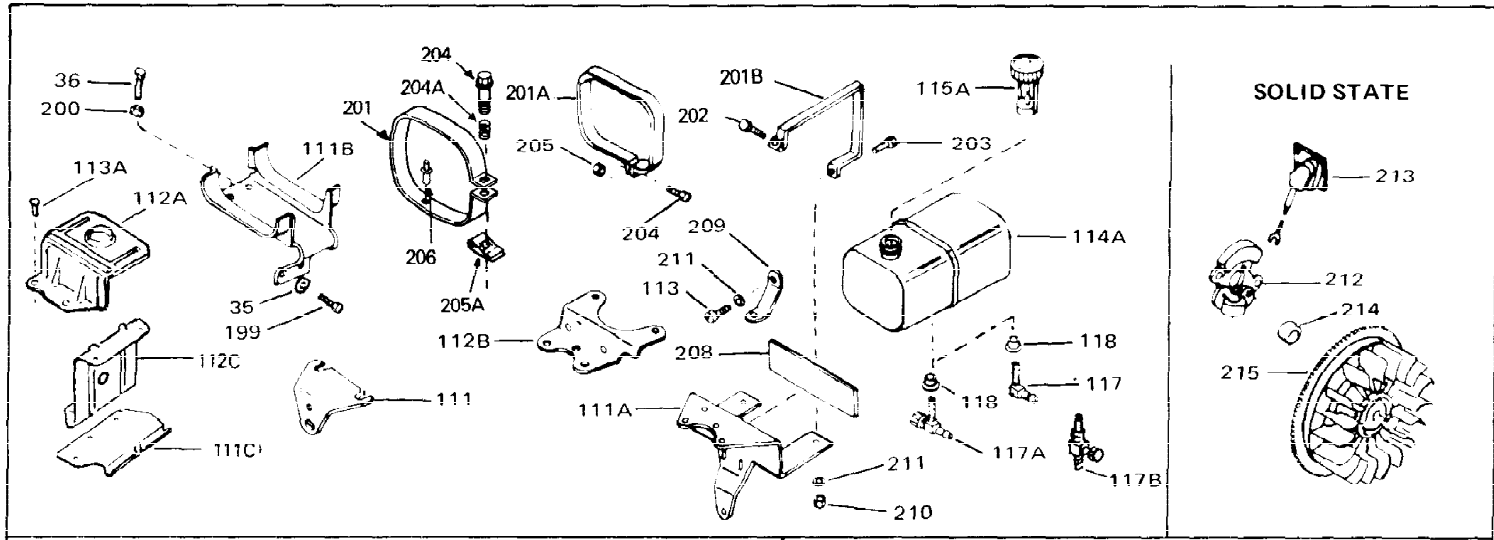

Ref #	Part Number	Qty	Description
35	26073	0	Washer, Connecting rod bolt
35	650570	0	Washer, Flat
35	650691	0	Washer, Flat
36	650694A	0	Screw, Hex flange hd., 5/16-18 x 2
36	650695A	0	Screw, Hex flange hd., 5/16-18 x 2-1/4
36	650697A	0	Screw, Hex flange hd., 5/16-18 x 2-1/2
38	27896	0	Gasket, Breather cover
43	27627	0	Tube, Breather
81	28820	0	Screw
81	30196	0	Screw
81	650521	0	Screw
82	27272	0	Gasket, Air cleaner
84A	31700	0	Element, Air cleaner
86A	34697	0	Elbow, Air cleaner
89A	730128	0	Cleaner Assy., Air
111	33167	0	Bracket, Lower fuel tank
112B	33166A	0	Bracket, Upper fuel tank
113	650561	0	Screw
113A	650665	0	Screw
117B	33053	0	Valve, Fuel strainer & shut-off
121E	391026	0	Muffler
121A	29633	0	Muffler
124A	33171	0	Screen, Muffler
124B	33185	0	Cover & Tube, Muffler
124	650578	0	Screw
125	27930	0	Gasket, Exhaust
129	32862	0	Nut, Conduit (1/4" thick)
130	30244	0	Nipple, Exhaust pipe (2-1/2")
131	30209	0	Elbow, Exhaust (45°)
134	31288	0	Muffler Adapter Kit
135	730130	0	Muffler Adapter Kit
136	6021A	0	Screw, Hex flange hd., 5/16-18 x 1-1/2
137	650697A	0	Screw, Hex flange hd., 5/16-18 x 2-1/2
138	30196	0	Screw
233	34819	0	Elbow Assy., Air cleaner
234	730561	0	Air Cleaner Kit, Dual Element upright,
273	650687	0	Screw, Pan hd. self-tap, 10-32 x 5/16