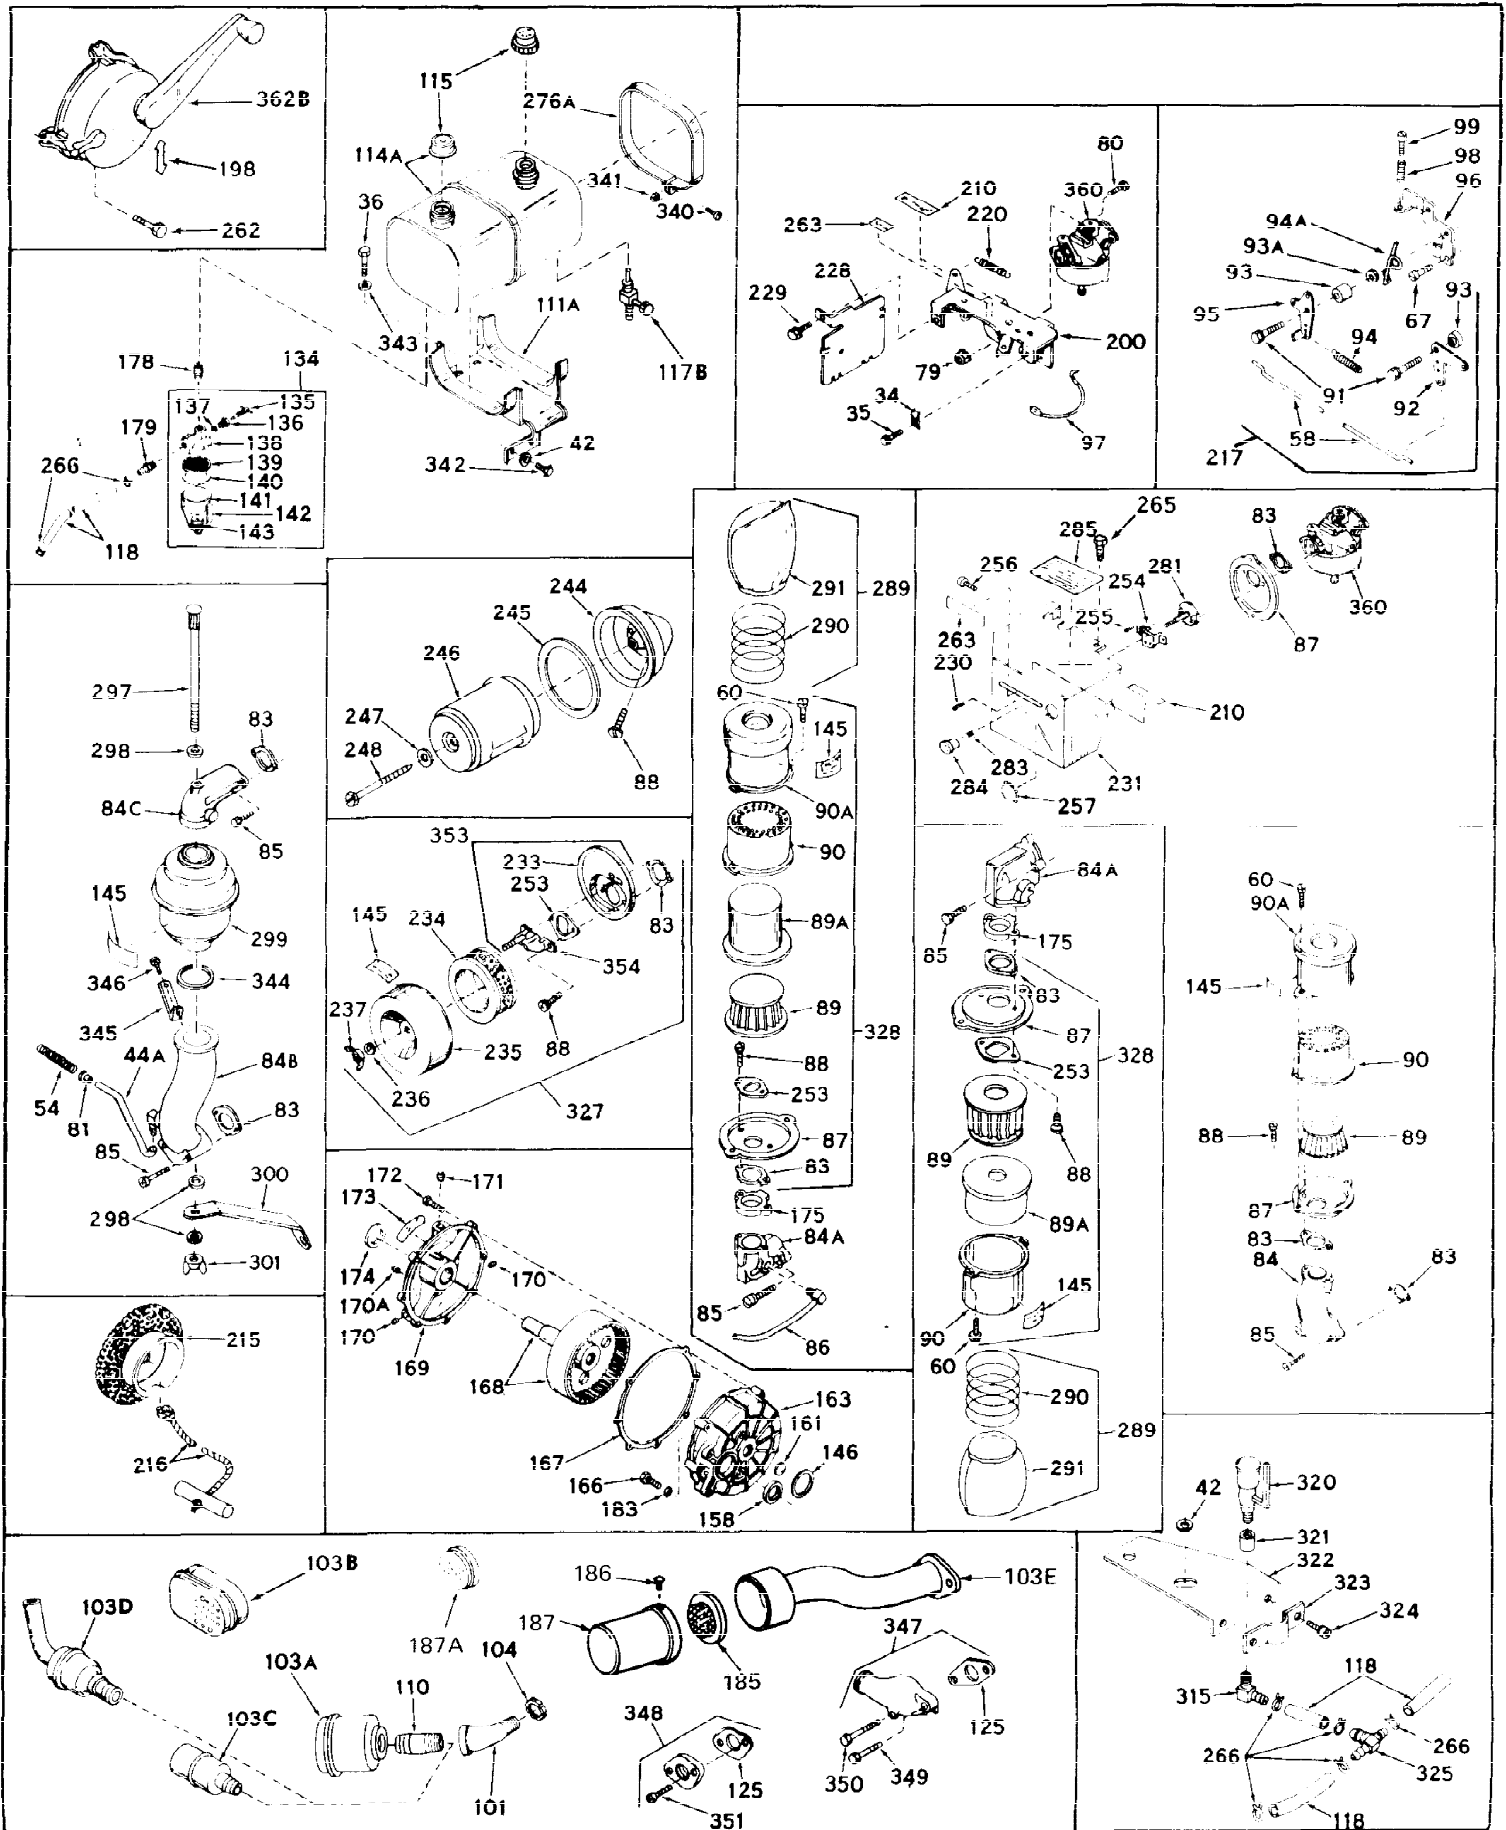

Ref #	Part Number	Qty	Description
34	27793	0	Clip, Conduit
35	28942	0	Screw
36	650694	0	Screw, Hex hd. cap, 5/16-18 x 2
36	650695	0	Screw, Hex hd. cap, 5/16-18 x 2-1/4 (Grade 8)
36	650697	0	Screw, Hex hd. cap, 5/16-18 x 2-1/2
42	26073	0	Washer, Connecting rod bolt
54	28819	0	Spring, Fuel line
54	31778	0	Spring, Coil
60	650152	0	Screw
67	650399	0	Screw, Phil. fil. hd. Sems, 10-32 x 5/8
79	29752	0	Nut
80	650572	0	Screw
83	27272	0	Gasket, Air cleaner
85	29786	0	Screw
85	650163	0	Screw, Fil. hd. Sems, 10-32 x 7/8
85	650416	0	Screw, Rd. hd. Sems, 10-32 x 1
85	650605	0	Screw
87	31691	0	Bracket, Air cleaner
88	28820	0	Screw
88	650399	0	Screw, Phil. fil. hd. Sems, 10-32 x 5/8
88	650521	0	Screw
89A	31700	0	Element, Air cleaner
91	30312	0	Screw, Hex washer hd. Sems, 10-32 x 1/2
98	28569	0	Spring, Compression
98	32924	0	Spring, Compression
99	29500	0	Screw, Fil. hd. mach., Sems, 8-32 x 3/4
99	650223	0	Screw, Fil. slotted hd. Sems, 8-32 x 5/8
99	650688	0	Screw, Hex hd., 10-32 x 1-5/16" (Drilled)
101	30209	0	Elbow, Exhaust (45ø)
103C	31287	0	Muffler
104	28443	0	Nut, Conduit (1/8" thick)
104	32862	0	Nut, Conduit (1/4" thick)
115	32387A	0	Cap, Fuel filler (Charcoal Plastic) (Spurt)
115	33032	0	Cap, Fuel filler (Red Plastic) (Spurt)
118	29774	0	Line, Fuel (Braided 8.25")
118	30705	0	Line, Fuel (Braided 16")
118	30962	0	Line, Fuel (Braided 32")
125	27930	0	Gasket, Exhaust
145	31871	0	Decal, Air cleaner
146	28451	0	Gasket, Housing
171	24590	0	Plug, Pipe
215	28301	0	Pulley, Starter
216	590343	0	Rope & Handle Assy., Starter
228	30820	0	Baffle, Heat
229	28942	0	Screw
230	650257	0	Screw, Pan hd. Sems, 8-32 x 5/16
253	30767	0	Spacer, Air cleaner
255	28820	0	Screw
256	650760	0	Screw
257	31291	0	Plug, Cover
262	29716	0	Screw
265	650701	0	Screw, Hex washer hd. shakeproof,
266	26460	0	Clamp, Fuel line
289	730512	0	Kit, Pre-cleaner
290	31667	0	Spring, Pre-cleaner bag