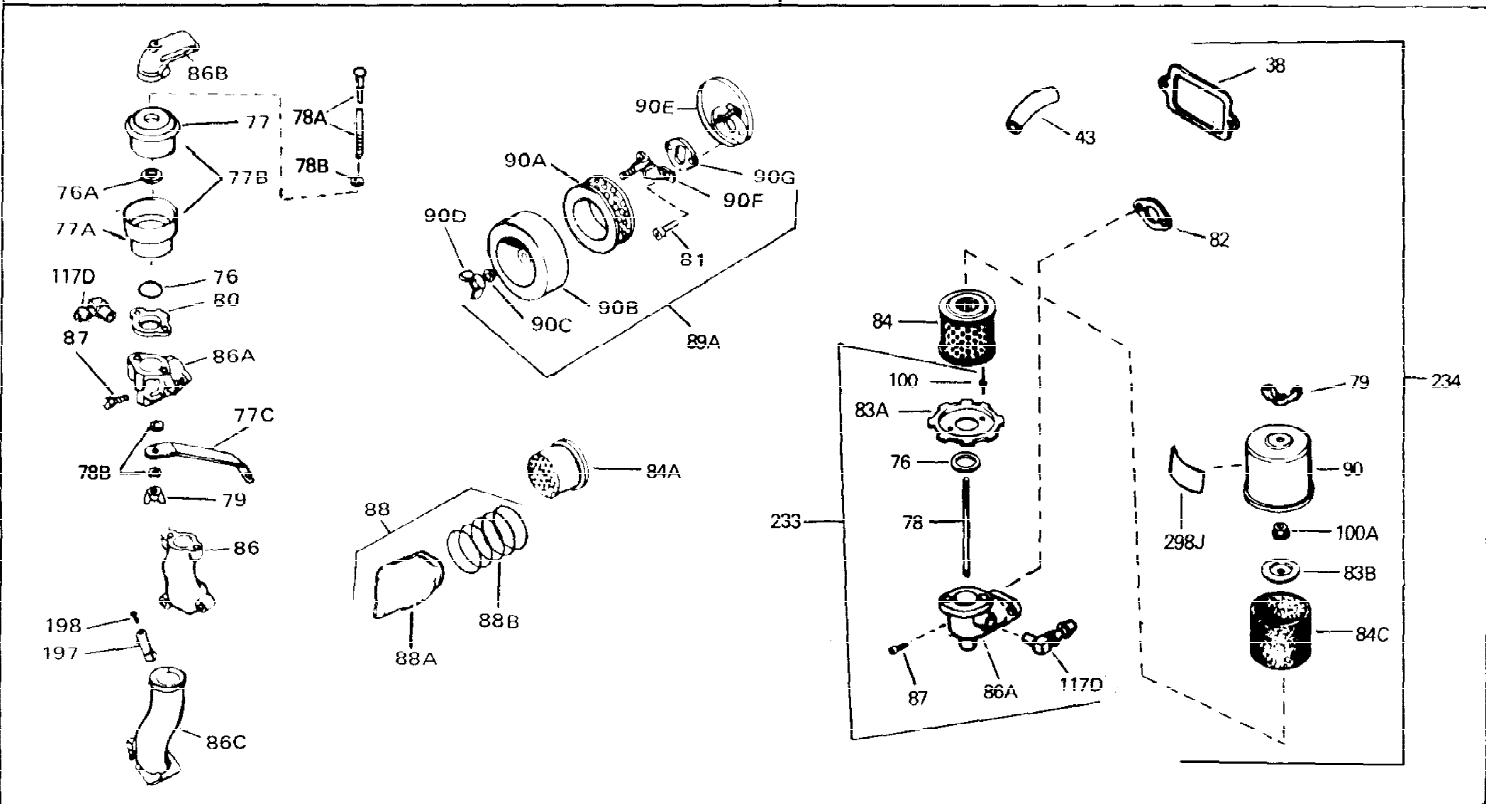

Ref #	Part Number	Qty	Description
35	26073	0	Washer, Connecting rod bolt
35	650570	0	Washer, Flat
35	650691	0	Washer, Flat
36	650694A	0	Screw, Hex flange hd., 5/16-18 x 2
36	650695A	0	Screw, Hex flange hd., 5/16-18 x 2-1/4
36	650697A	0	Screw, Hex flange hd., 5/16-18 x 2-1/2
38	27896	0	Gasket, Breather cover
43	27627	0	Tube, Breather
81	28820	0	Screw
81	30196	0	Screw
81	650521	0	Screw
82	27272	0	Gasket, Air cleaner
86A	34697	0	Elbow, Air cleaner
89A	730128	0	Cleaner Assy., Air
111B	34823	0	Bracket, Lower fuel tank
113	30688	0	Screw, Hex hd. Sems, 1/4-20 x 1/2
114A	33050	0	Tank Assy., Fuel (Dual kerosene & gas) (6
117B	33053	0	Valve, Fuel strainer & shut-off
117A	29683	0	Strainer & Shut-off
121E	391026	0	Muffler
121A	29633	0	Muffler
124A	33171	0	Screen, Muffler
124B	33185	0	Cover & Tube, Muffler
124	650578	0	Screw
125	27930	0	Gasket, Exhaust
129	32862	0	Nut, Conduit (1/4" thick)
130	30244	0	Nipple, Exhaust pipe (2-1/2")
131	30209	0	Elbow, Exhaust (45°)
134	31288	0	Muffler Adapter Kit
135	730130	0	Muffler Adapter Kit
136	6021A	0	Screw, Hex flange hd., 5/16-18 x 1-1/2
137	650697A	0	Screw, Hex flange hd., 5/16-18 x 2-1/2
138	30196	0	Screw
199	29212	0	Screw
200	650570	0	Washer, Flat
201A	31979	0	Strap, Fuel tank
204	650454	0	Screw, Fil. flex hd. 1/4-20 x 3/4
205	650456	0	Nut, Lock
233	34819	0	Elbow Assy., Air cleaner
234	730561	0	Air Cleaner Kit, Dual Element upright,
273	650687	0	Screw, Pan hd. self-tap, 10-32 x 5/16