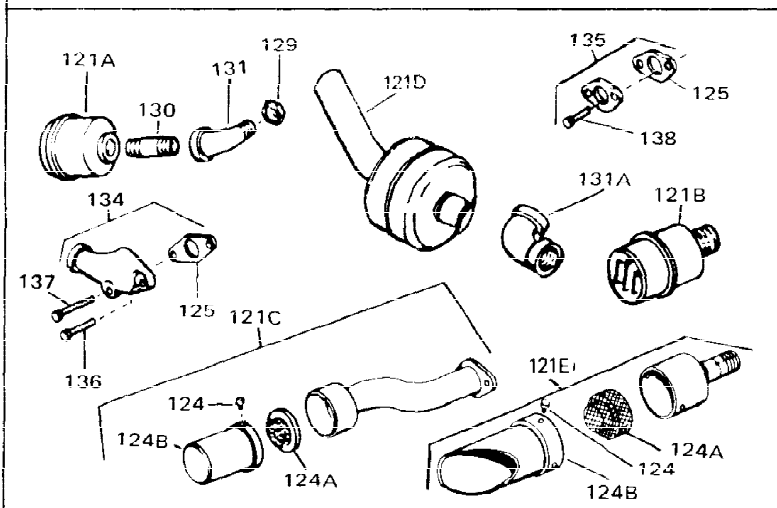

Ref #	Part Number	Qty	Description
35	26073	0	Washer, Connecting rod bolt
35	650570	0	Washer, Flat
35	650691	0	Washer, Flat
36	650694A	0	Screw, Hex flange hd., 5/16-18 x 2
36	650695A	0	Screw, Hex flange hd., 5/16-18 x 2-1/4
36	650697A	0	Screw, Hex flange hd., 5/16-18 x 2-1/2
38	27896	0	Gasket, Breather cover
43	27627	0	Tube, Breather
81	28820	0	Screw
81	30196	0	Screw
81	650521	0	Screw
82	27272	0	Gasket, Air cleaner
86A	34697	0	Elbow, Air cleaner
89A	730128	0	Cleaner Assy., Air
111B	34823	0	Bracket, Lower fuel tank
113	30688	0	Screw, Hex hd. Sems, 1/4-20 x 1/2
114A	33050	0	Tank Assy., Fuel (Dual kerosene & gas) (6
117B	33053	0	Valve, Fuel strainer & shut-off
117A	29683	0	Strainer & Shut-off
121E	391026	0	Muffler
121A	29633	0	Muffler
124A	33171	0	Screen, Muffler
124B	33185	0	Cover & Tube, Muffler
124	650578	0	Screw
125	27930	0	Gasket, Exhaust
129	32862	0	Nut, Conduit (1/4" thick)
130	30244	0	Nipple, Exhaust pipe (2-1/2")
131	30209	0	Elbow, Exhaust (45°)
134	31288	0	Muffler Adapter Kit
135	730130	0	Muffler Adapter Kit
136	6021A	0	Screw, Hex flange hd., 5/16-18 x 1-1/2
137	650697A	0	Screw, Hex flange hd., 5/16-18 x 2-1/2
138	30196	0	Screw
199	29212	0	Screw
200	650570	0	Washer, Flat
201A	31979	0	Strap, Fuel tank
204	650454	0	Screw, Fil. flex hd. 1/4-20 x 3/4
205	650456	0	Nut, Lock
233	34819	0	Elbow Assy., Air cleaner
234	730561	0	Air Cleaner Kit, Dual Element upright,
273	650687	0	Screw, Pan hd. self-tap, 10-32 x 5/16