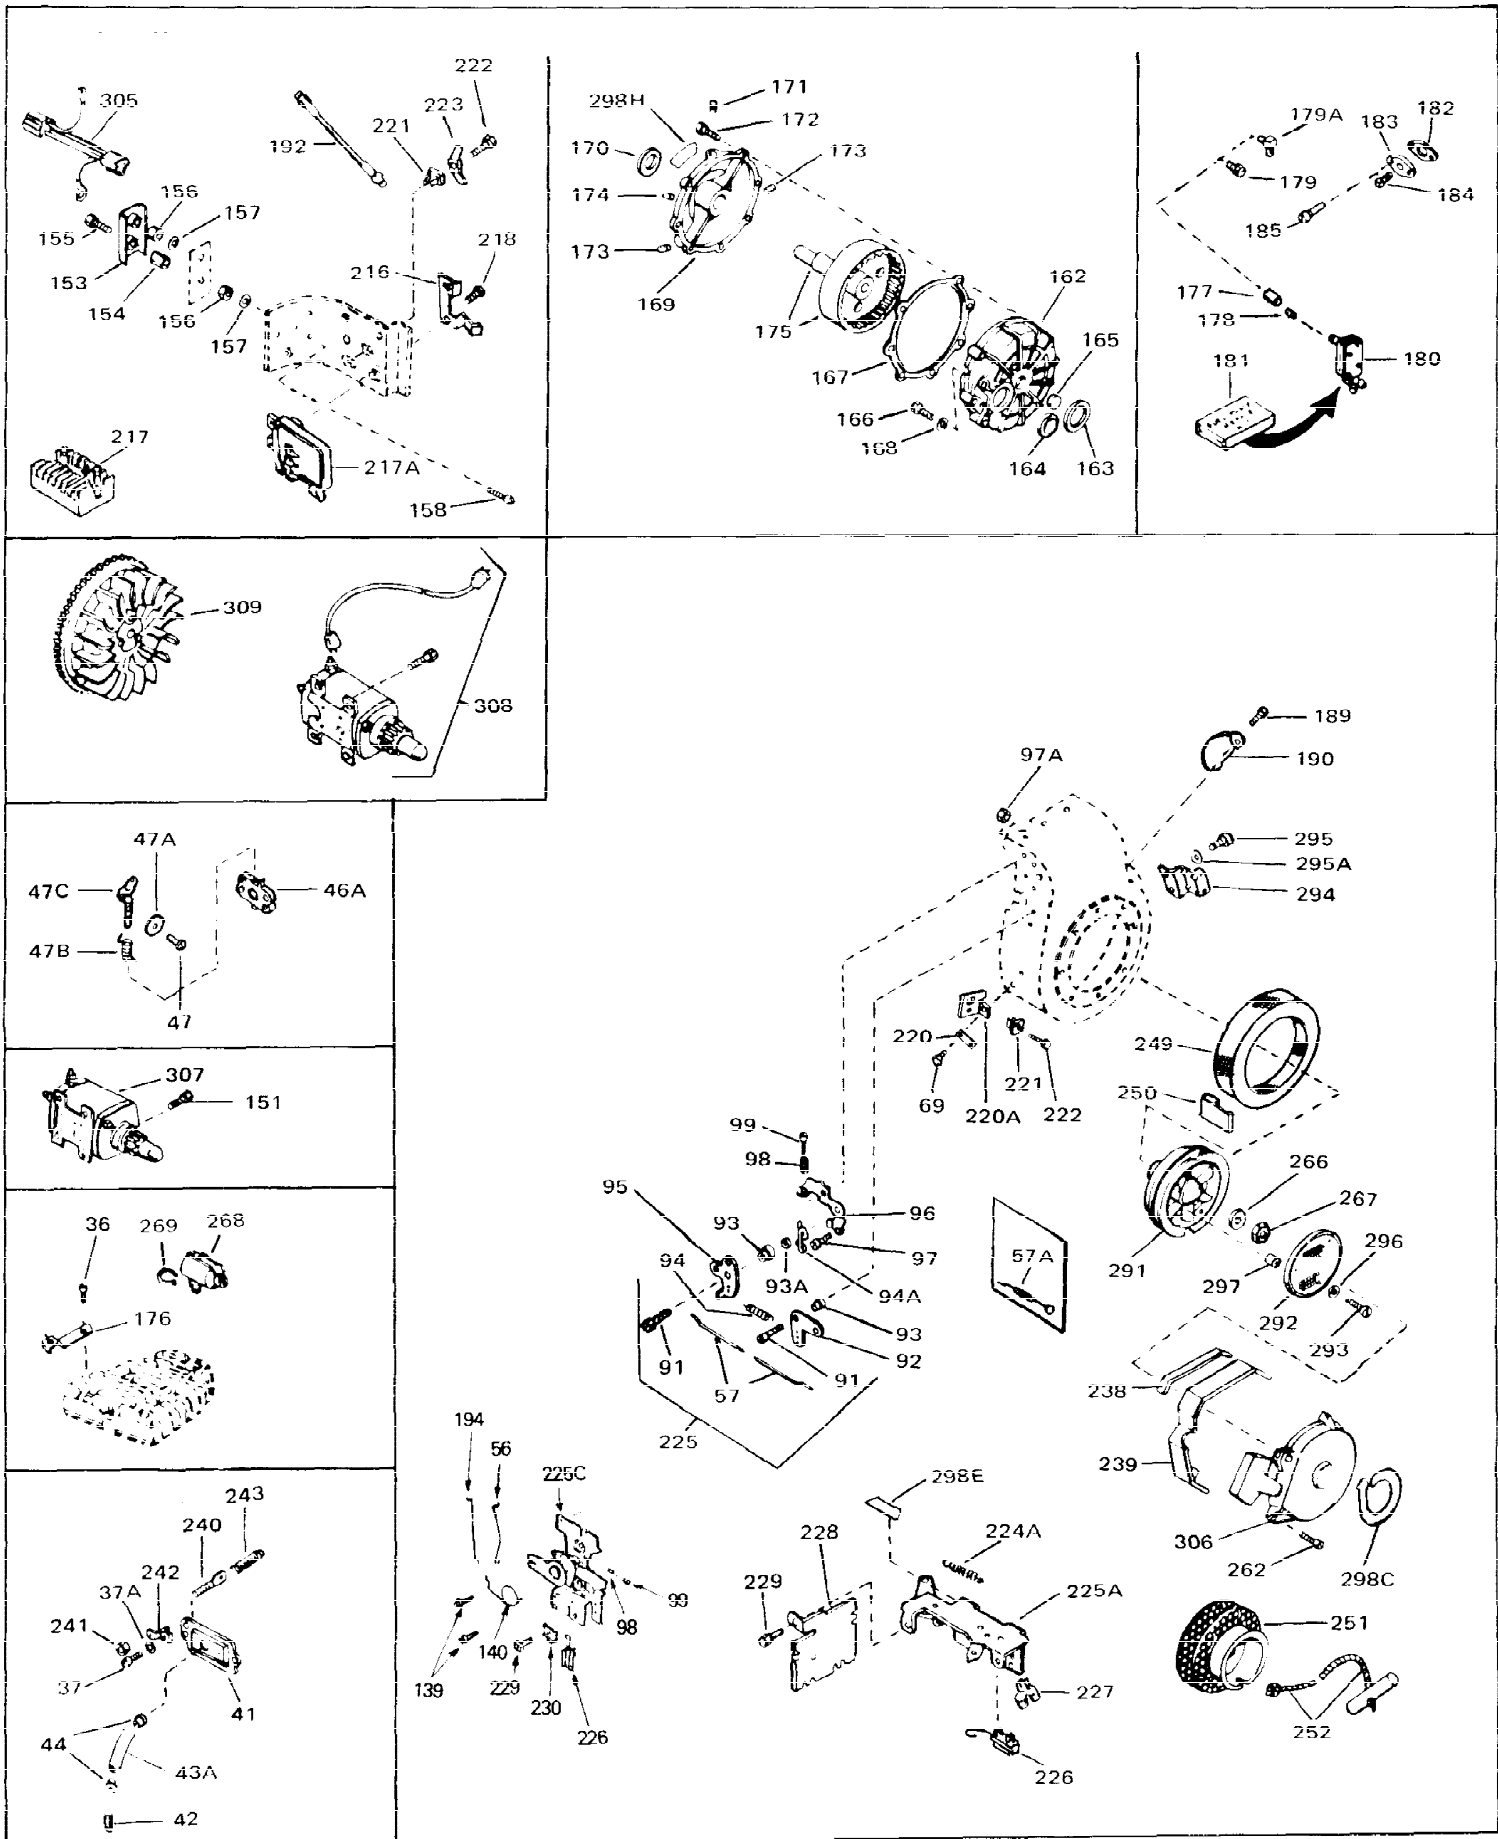

Ref #	Part Number	Qty	Description
36	650694A	0	Screw, Hex flange hd., 5/16-18 x 2
36	650695A	0	Screw, Hex flange hd., 5/16-18 x 2-1/4
36	650697A	0	Screw, Hex flange hd., 5/16-18 x 2-1/2
37	650128	0	Screw
37	650597	0	Screw, Hex washer hd., 10-24 x 5/8
37A	27261	0	Washer, Flat
41	28425	0	Cover, Valve chamber
56	31710	0	Link, Throttle
69	29747A	0	Screw
98	28569	0	Spring, Compression
98	31342	0	Spring, Compression
98	32924	0	Spring, Compression
99	29500	0	Screw, Fil. hd. mach., Sems, 8-32 x 3/4
99	650549	0	Screw
99	650688	0	Screw, Hex hd., 10-32 x 1-5/16" (Drilled
182	32683	0	Gasket, Fuel pump
183	32955	0	Cover, Fuel pump pad
184	9556	0	Plug, Oil drain (Sq. hd. pipe, 1/8-27)
185	30688	0	Screw, Hex hd. Sems, 1/4-20 x 1/2
225	730152	0	Control Assy., Speed
227	33177	0	Terminal
229	28942	0	Screw
230	27793	0	Clip, Conduit
262	29716	0	Screw
266	650815	0	Washer, Belleville
267	8115	0	Nut, Hex
305	33018	0	Harness, Adapter
306	590420	0	Starter, Rewind
308	32386	0	Starter Motor Kit (110-120 Volt)
308	32901	0	Starter Motor Kit (110-120 Volt)
308	33328	0	Starter Motor Kit (110-120 Volt)
308	33328A	0	Starter Motor Kit (110-120 Volt)
308	33518	0	Starter Motor Kit (110-120 Volt)
308	33518A	0	Starter Motor Kit (110-120 Volt)
308	33518B	0	Starter Motor Kit (110-120 Volt)
309	30811A	0	Flywheel